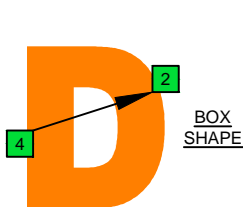

# Dm<sup>6</sup>

**CAGED**  
octaves

minor sixth  
arpeggio  
(box shapes)

D minor sixth arpeggio  
SEMOTONOMETER

www.cagedoctaves.com

Zon Brookes

4Dm2 at 12 - Dm6 arpeggio box shape

[www.cagedoctaves.com/blogozon031.html](http://www.cagedoctaves.com/blogozon031.html)