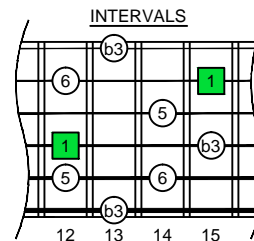

# Dm<sup>6</sup>

**CAGED**  
octaves

minor sixth  
arpeggio  
(box shapes)

D minor sixth arpeggio  
SEMOTONOMETER

www.cagedoctaves.com

Zon Brookes

4Dm2 at 12 - Dm6 arpeggio box shape

[www.cagedoctaves.com/blogozon031.html](http://www.cagedoctaves.com/blogozon031.html)

T 15 | 13 12 14 | 12 15 13 | 13 15 12 | 14 15 12 | 14 12 13 | 15

A 12 | 13 12 14 | 12 15 13 | 13 15 12 | 14 15 12 | 14 12 13 | 12

B 12 | 13 12 14 | 12 15 13 | 13 15 12 | 14 15 12 | 14 12 13 | 12

ENTIRE FINGERBOARD NOTE NAMES

ENTIRE FINGERBOARD INTERVALS