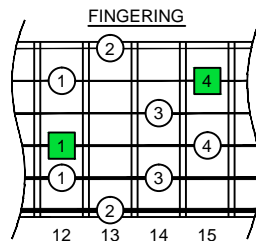

# Dm<sup>6</sup>

**CAGED**  
octaves

minor sixth  
arpeggio  
(box shapes)

D minor sixth arpeggio  
SEMOTONOMETER

www.cagedoctaves.com

Zon Brookes

4Dm2 at 12 - Dm6 arpeggio box shape

[www.cagedoctaves.com/blogozon031.html](http://www.cagedoctaves.com/blogozon031.html)

T 15 | 13 12 14 | 12 15 13 | 13 15 12 | 14 15 12 | 14 12 13 | 15

A 12 | 13 12 14 | 12 15 13 | 13 15 12 | 14 15 12 | 14 12 13 | 12

B 12 | 13 12 14 | 12 15 13 | 13 15 12 | 14 15 12 | 14 12 13 | 12

ENTIRE FINGERBOARD NOTE NAMES

ENTIRE FINGERBOARD INTERVALS