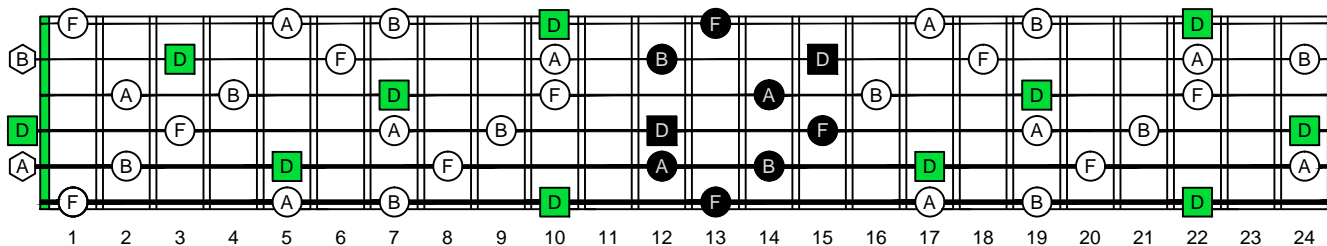

# Dm<sup>6</sup>

**CAGED**  
octaves

minor sixth  
arpeggio  
(box shapes)

D minor sixth arpeggio  
SEMOTONOMETER

www.cagedoctaves.com

Zon Brookes

4Dm2 at 12 - Dm6 arpeggio box shape

[www.cagedoctaves.com/blogozon031.html](http://www.cagedoctaves.com/blogozon031.html)

T 15 | 13 12 14 | 12 15 13 | 13 15 12 | 14 15 12 | 14 12 13 | 15

A 12 | 13 12 14 | 12 15 13 | 13 15 12 | 14 15 12 | 14 12 13 | 12

B 12 | 13 12 14 | 12 15 13 | 13 15 12 | 14 15 12 | 14 12 13 | 12

ENTIRE FINGERBOARD NOTE NAMES

ENTIRE FINGERBOARD INTERVALS