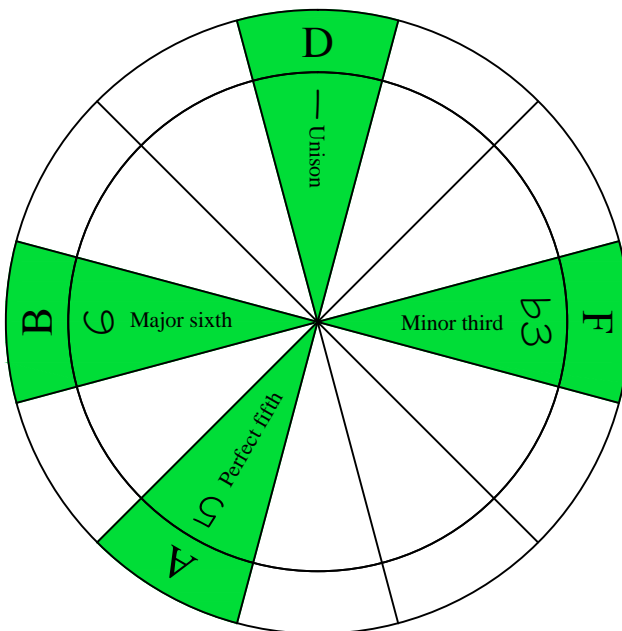

# Dm<sup>6</sup>

**CAGED**  
octaves

minor sixth  
arpeggio  
(box shapes)

D minor sixth arpeggio  
SEMOTONOMETER

www.cagedoctaves.com

Zon Brookes

4Dm2 at 12 - Dm6 arpeggio box shape

[www.cagedoctaves.com/blogozon031.html](http://www.cagedoctaves.com/blogozon031.html)

T 15 | 13 12 14 | 12 15 13 | 13 15 12 | 14 15 12 | 14 12 13 | 15

A 12 | 13 12 14 | 12 15 13 | 13 15 12 | 14 15 12 | 14 12 13 | 12

B 12 | 13 12 14 | 12 15 13 | 13 15 12 | 14 15 12 | 14 12 13 | 12

ENTIRE FINGERBOARD NOTE NAMES

ENTIRE FINGERBOARD INTERVALS