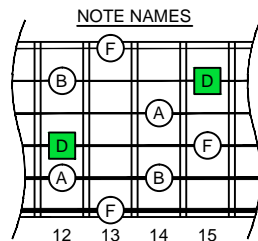

# Dm<sup>6</sup>

**CAGED**  
octaves

minor sixth  
arpeggio  
(box shapes)

D minor sixth arpeggio  
SEMOTONOMETER

www.cagedoctaves.com

Zon Brookes

4Dm2 at 12 - Dm6 arpeggio box shape

[www.cagedoctaves.com/blogozon031.html](http://www.cagedoctaves.com/blogozon031.html)

T 15 | 13 12 14 | 12 15 13 | 13 15 12 | 14 15 12 | 14 12 13 | 15

A 12 | 13 12 14 | 12 15 13 | 13 15 12 | 14 15 12 | 14 12 13 | 12

B 12 | 13 12 14 | 12 15 13 | 13 15 12 | 14 15 12 | 14 12 13 | 12

ENTIRE FINGERBOARD NOTE NAMES