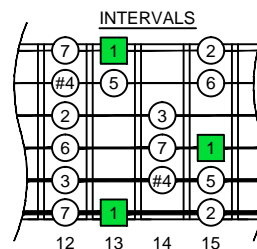

F Lydian mode

CAGED
octaves
(box shapes)

F lydian mode
SEMITONOMETER

BOX SHAPE

www.cagedoctaves.com

Zon Brookes

6E4E1 at 12 - F lydian mode box shape

www.cagedoctaves.com/blogozon041.html

ENTIRE FINGERBOARD NOTE NAMES

ENTIRE FINGERBOARD INTERVALS