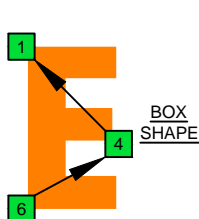

F Lydian mode

CAGED
octaves
(box shapes)

F lydian mode
SEMITONOMETER

BOX SHAPE

www.cagedoctaves.com

Zon Brookes

6E4E1 at 12 - F lydian mode box shape

www.cagedoctaves.com/blogozon041.html

ENTIRE FINGERBOARD NOTE NAMES

ENTIRE FINGERBOARD INTERVALS