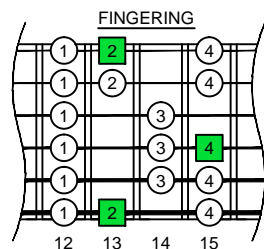

F Lydian mode

CAGED
octaves
(box shapes)

F lydian mode
SEMITONOMETER

BOX SHAPE

www.cagedoctaves.com

Zon Brookes

6E4E1 at 12 - F lydian mode box shape

www.cagedoctaves.com/blogozon041.html

ENTIRE FINGERBOARD NOTE NAMES

ENTIRE FINGERBOARD INTERVALS