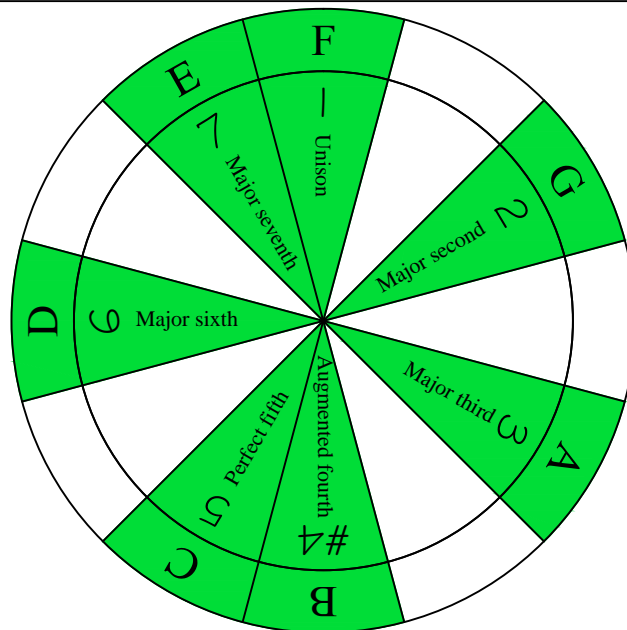

F Lydian mode

CAGED
octaves
(box shapes)

F lydian mode
SEMITONOMETER

BOX SHAPE

www.cagedoctaves.com

Zon Brookes

6E4E1 at 12 - F lydian mode box shape

www.cagedoctaves.com/blogozon041.html

ENTIRE FINGERBOARD NOTE NAMES

ENTIRE FINGERBOARD INTERVALS