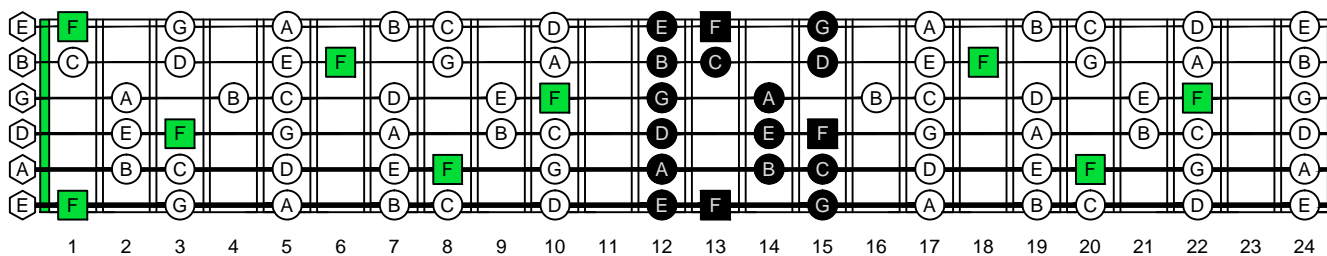

F Lydian mode

CAGED
octaves
(box shapes)

F lydian mode
SEMITONOMETER

BOX SHAPE

www.cagedoctaves.com

Zon Brookes

6E4E1 at 12 - F lydian mode box shape

www.cagedoctaves.com/blogozon041.html

ENTIRE FINGERBOARD NOTE NAMES

ENTIRE FINGERBOARD INTERVALS