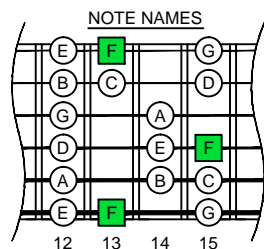

F Lydian mode

CAGED
octaves
(box shapes)

F lydian mode
SEMITONOMETER

BOX SHAPE

www.cagedoctaves.com

Zon Brookes

6E4E1 at 12 - F lydian mode box shape

www.cagedoctaves.com/blogozon041.html

ENTIRE FINGERBOARD NOTE NAMES

ENTIRE FINGERBOARD INTERVALS