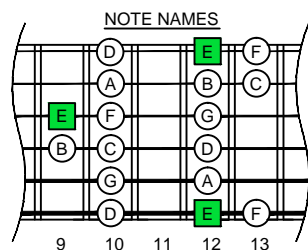

E phrygian mode

CAGED
octaves
(box shapes)

E phrygian mode
SEMITONOMETER

www.cagedoctaves.com

Zon Brookes

6Gm3Gm1 - E phrygian mode box shape

www.cagedoctaves.com/blogozon046.html

ENTIRE FINGERBOARD NOTE NAMES

ENTIRE FINGERBOARD INTERVALS