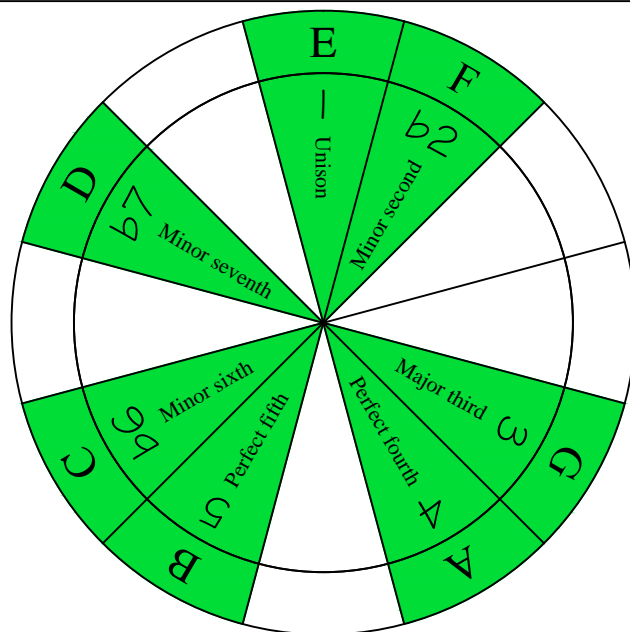

E phrygian mode

CAGED
octaves
(box shapes)

E phrygian mode
SEMITONOMETER

www.cagedoctaves.com

Zon Brookes

6Gm3Gm1 - E phrygian mode box shape

www.cagedoctaves.com/blogozon046.html

ENTIRE FINGERBOARD NOTE NAMES

ENTIRE FINGERBOARD INTERVALS