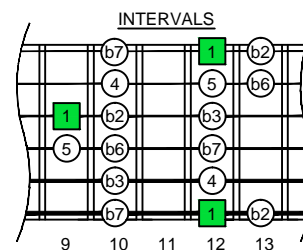

E phrygian mode

CAGED
octaves
(box shapes)

E phrygian mode
SEMITONOMETER

www.cagedoctaves.com

Zon Brookes

6Gm3Gm1 - E phrygian mode box shape

www.cagedoctaves.com/blogozon046.html

ENTIRE FINGERBOARD NOTE NAMES

ENTIRE FINGERBOARD INTERVALS