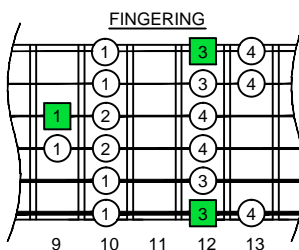

E phrygian mode

CAGED
octaves
(box shapes)

E phrygian mode
SEMITONOMETER

www.cagedoctaves.com

Zon Brookes

6Gm3Gm1 - E phrygian mode box shape

www.cagedoctaves.com/blogozon046.html

ENTIRE FINGERBOARD NOTE NAMES

ENTIRE FINGERBOARD INTERVALS