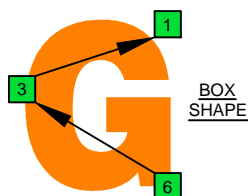

E phrygian mode

CAGED
octaves
(box shapes)

E phrygian mode
SEMITONOMETER

www.cagedoctaves.com

Zon Brookes

6Gm3Gm1 - E phrygian mode box shape

www.cagedoctaves.com/blogozon046.html

ENTIRE FINGERBOARD NOTE NAMES

ENTIRE FINGERBOARD INTERVALS