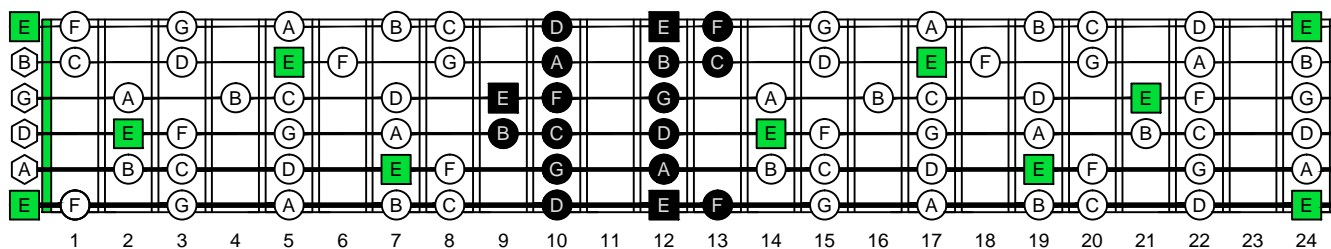

E phrygian mode

CAGED
octaves
(box shapes)

E phrygian mode
SEMITONOMETER

www.cagedoctaves.com

Zon Brookes

6Gm3Gm1 - E phrygian mode box shape

www.cagedoctaves.com/blogozon046.html

ENTIRE FINGERBOARD NOTE NAMES

ENTIRE FINGERBOARD INTERVALS