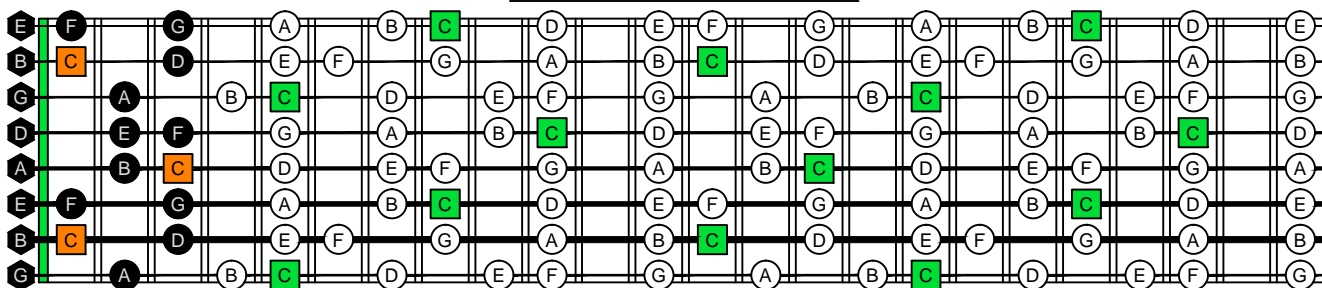

www.cagedoctaves.com

Zon Brookes
7Z5Z2 - C major scale box shape

Zon Brookes 8
8=G

www.cagedoctaves.com/blogozon068.html

♩ = 200

ENTIRE FINGERBOARD NOTE NAMES

ENTIRE FINGERBOARD INTERVALS