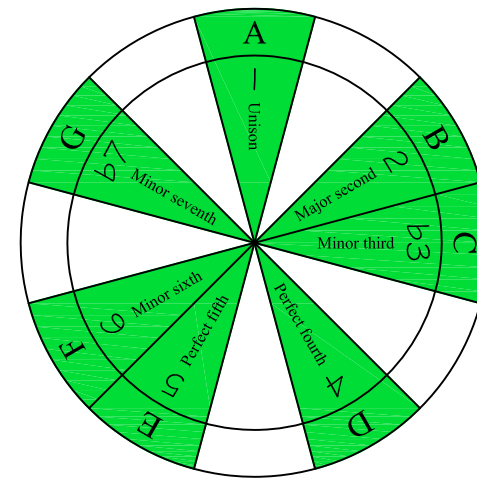

ENTIRE FINGERBOARD NOTE NAMES

ENTIRE FINGERBOARD INTERVALS

# A minor scale AGEDC octaves (box shapes)

A minor scale  
SEMITONOMETER