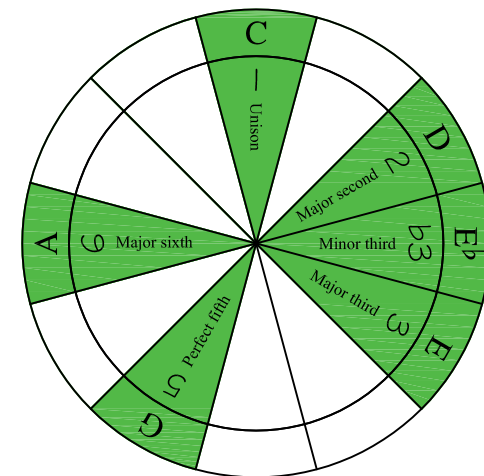

ENTIRE FINGERBOARD OCTAVE SHAPES

ENTIRE FINGERBOARD NOTE NAMES

ENTIRE FINGERBOARD INTERVALS

**C**  
**major blues**  
**scale**  
  
**octaves**  
**(box shapes)**

C major blues scale SEMITONOMETER