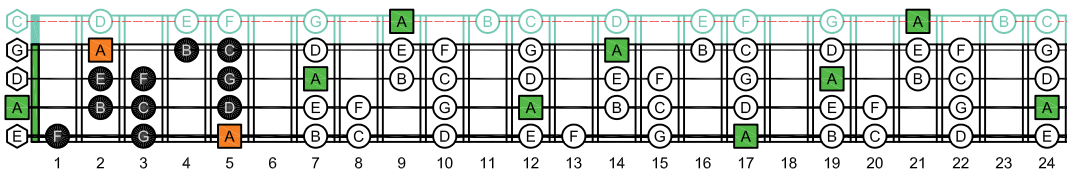

AGEDC4BASS ENTIRE FINGERBOARD OCTAVE SHAPES

AGEDC4BASS A minor scale (aeolian mode) : ENTIRE FINGERBOARD NOTE NAMES

AGEDC4BASS 3 notes per string A minor scale (aeolian mode) 3Am1G box shape : ENTIRE FINGERBOARD NOTE NAMES

AGEDC4BASS 3 notes per string A minor scale (aeolian mode) 4Gm1 box shape : ENTIRE FINGERBOARD NOTE NAMES

AGEDC4BASS 3 notes per string A minor scale (aeolian mode) 4Em2 box shape : ENTIRE FINGERBOARD NOTE NAMES

AGEDC4BASS 3 notes per string A minor scale (aeolian mode) 4Em2dm\* box shape : ENTIRE FINGERBOARD NOTE NAMES

AGEDC4BASS 3 notes per string A minor scale (aeolian mode) 2dm\* box shape : ENTIRE FINGERBOARD NOTE NAMES

AGEDC4BASS 3 notes per string A minor scale (aeolian mode) 3Cm\* box shape : ENTIRE FINGERBOARD NOTE NAMES

AGEDC4BASS 3 notes per string A minor scale (aeolian mode) 3Am1 box shape : ENTIRE FINGERBOARD NOTE NAMES