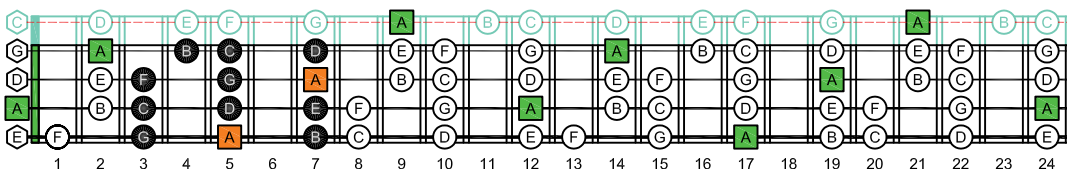

AGEDC4BASS ENTIRE FINGERBOARD OCTAVE SHAPES

AGEDC4BASS A minor scale (aeolian mode) : ENTIRE FINGERBOARD NOTE NAMES

AGEDC4BASS 3 notes per string A minor scale (aeolian mode) 3Am1G box shape : ENTIRE FINGERBOARD NOTE NAMES

AGEDC4BASS 3 notes per string A minor scale (aeolian mode) 4Gm1 box shape : ENTIRE FINGERBOARD NOTE NAMES

AGEDC4BASS 3 notes per string A minor scale (aeolian mode) 4Em2 box shape : ENTIRE FINGERBOARD NOTE NAMES

AGEDC4BASS 3 notes per string A minor scale (aeolian mode) 4Em2dm\* box shape : ENTIRE FINGERBOARD NOTE NAMES

AGEDC4BASS 3 notes per string A minor scale (aeolian mode) 2dm\* box shape : ENTIRE FINGERBOARD NOTE NAMES

AGEDC4BASS 3 notes per string A minor scale (aeolian mode) 3Cm\* box shape : ENTIRE FINGERBOARD NOTE NAMES

AGEDC4BASS 3 notes per string A minor scale (aeolian mode) 3Am1 box shape : ENTIRE FINGERBOARD NOTE NAMES