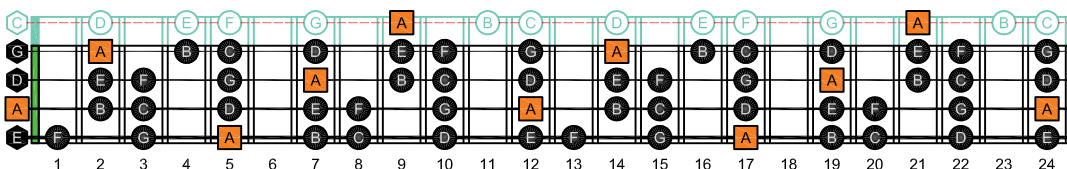

AGEDC4BASS ENTIRE FINGERBOARD OCTAVE SHAPES

AGEDC4BASS A minor scale (aeolian mode) : ENTIRE FINGERBOARD NOTE NAMES

AGEDC4BASS 3 notes per string A minor scale (aeolian mode) 3Am1G box shape : ENTIRE FINGERBOARD NOTE NAMES

AGEDC4BASS 3 notes per string A minor scale (aeolian mode) 4Gm1 box shape : ENTIRE FINGERBOARD NOTE NAMES

AGEDC4BASS 3 notes per string A minor scale (aeolian mode) 4Em2 box shape : ENTIRE FINGERBOARD NOTE NAMES

AGEDC4BASS 3 notes per string A minor scale (aeolian mode) 4Em2dm\* box shape : ENTIRE FINGERBOARD NOTE NAMES

AGEDC4BASS 3 notes per string A minor scale (aeolian mode) 2dm\* box shape : ENTIRE FINGERBOARD NOTE NAMES

AGEDC4BASS 3 notes per string A minor scale (aeolian mode) 3Cm\* box shape : ENTIRE FINGERBOARD NOTE NAMES

AGEDC4BASS 3 notes per string A minor scale (aeolian mode) 3Am1 box shape : ENTIRE FINGERBOARD NOTE NAMES