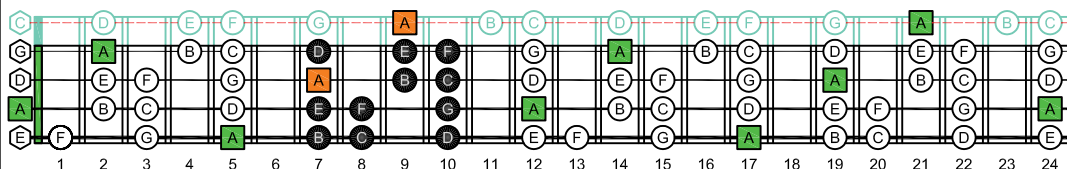

AGEDC4BASS ENTIRE FINGERBOARD OCTAVE SHAPES

AGEDC4BASS A minor scale (aeolian mode) : ENTIRE FINGERBOARD NOTE NAMES

AGEDC4BASS 3 notes per string A minor scale (aeolian mode) 3Am1G box shape : ENTIRE FINGERBOARD NOTE NAMES

AGEDC4BASS 3 notes per string A minor scale (aeolian mode) 4Gm1 box shape : ENTIRE FINGERBOARD NOTE NAMES

AGEDC4BASS 3 notes per string A minor scale (aeolian mode) 4Em2 box shape : ENTIRE FINGERBOARD NOTE NAMES

AGEDC4BASS 3 notes per string A minor scale (aeolian mode) 4Em2dm\* box shape : ENTIRE FINGERBOARD NOTE NAMES

AGEDC4BASS 3 notes per string A minor scale (aeolian mode) 2dm\* box shape : ENTIRE FINGERBOARD NOTE NAMES

AGEDC4BASS 3 notes per string A minor scale (aeolian mode) 3Cm\* box shape : ENTIRE FINGERBOARD NOTE NAMES

AGEDC4BASS 3 notes per string A minor scale (aeolian mode) 3Am1 box shape : ENTIRE FINGERBOARD NOTE NAMES