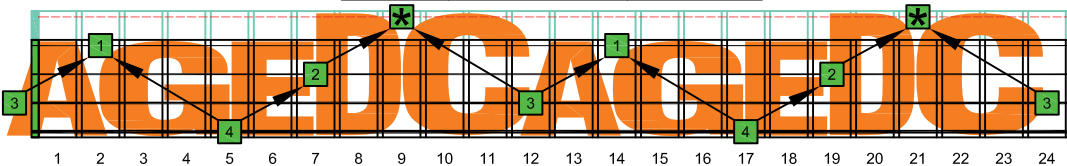

AGEDC4BASS ENTIRE FINGERBOARD OCTAVE SHAPES

AGEDC4BASS A minor scale (aeolian mode) : ENTIRE FINGERBOARD NOTE NAMES

AGEDC4BASS 3 notes per string A minor scale (aeolian mode) 3Am1G box shape : ENTIRE FINGERBOARD NOTE NAMES

AGEDC4BASS 3 notes per string A minor scale (aeolian mode) 4Gm1 box shape : ENTIRE FINGERBOARD NOTE NAMES

AGEDC4BASS 3 notes per string A minor scale (aeolian mode) 4Em2 box shape : ENTIRE FINGERBOARD NOTE NAMES

AGEDC4BASS 3 notes per string A minor scale (aeolian mode) 4Em2dm\* box shape : ENTIRE FINGERBOARD NOTE NAMES

AGEDC4BASS 3 notes per string A minor scale (aeolian mode) 2dm\* box shape : ENTIRE FINGERBOARD NOTE NAMES

AGEDC4BASS 3 notes per string A minor scale (aeolian mode) 3Cm\* box shape : ENTIRE FINGERBOARD NOTE NAMES

AGEDC4BASS 3 notes per string A minor scale (aeolian mode) 3Am1 box shape : ENTIRE FINGERBOARD NOTE NAMES