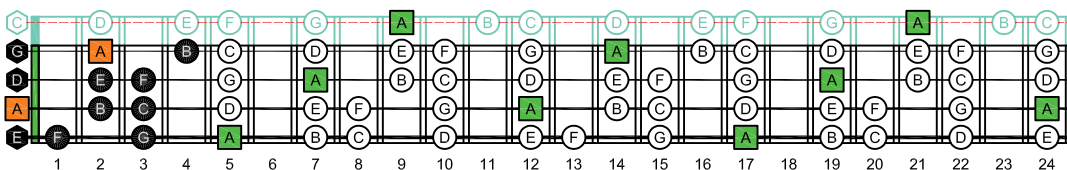

AGEDC4BASS ENTIRE FINGERBOARD OCTAVE SHAPES

AGEDC4BASS A minor scale (aeolian mode) : ENTIRE FINGERBOARD NOTE NAMES

AGEDC4BASS 3 notes per string A minor scale (aeolian mode) 3Am1G box shape : ENTIRE FINGERBOARD NOTE NAMES

AGEDC4BASS 3 notes per string A minor scale (aeolian mode) 4Gm1 box shape : ENTIRE FINGERBOARD NOTE NAMES

AGEDC4BASS 3 notes per string A minor scale (aeolian mode) 4Em2 box shape : ENTIRE FINGERBOARD NOTE NAMES

AGEDC4BASS 3 notes per string A minor scale (aeolian mode) 4Em2dm\* box shape : ENTIRE FINGERBOARD NOTE NAMES

AGEDC4BASS 3 notes per string A minor scale (aeolian mode) 2dm\* box shape : ENTIRE FINGERBOARD NOTE NAMES

AGEDC4BASS 3 notes per string A minor scale (aeolian mode) 3Cm\* box shape : ENTIRE FINGERBOARD NOTE NAMES

AGEDC4BASS 3 notes per string A minor scale (aeolian mode) 3Am1 box shape : ENTIRE FINGERBOARD NOTE NAMES