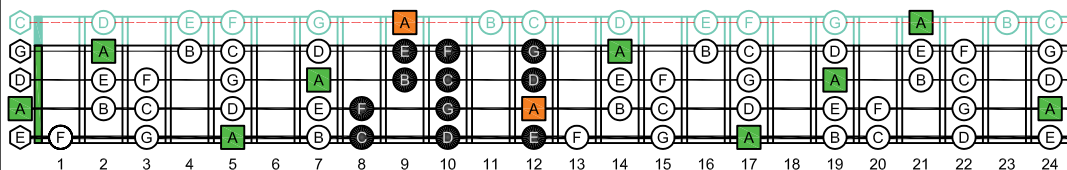

AGEDC4BASS ENTIRE FINGERBOARD OCTAVE SHAPES

AGEDC4BASS A minor scale (aeolian mode) : ENTIRE FINGERBOARD NOTE NAMES

AGEDC4BASS 3 notes per string A minor scale (aeolian mode) 3Am1G box shape : ENTIRE FINGERBOARD NOTE NAMES

AGEDC4BASS 3 notes per string A minor scale (aeolian mode) 4Gm1 box shape : ENTIRE FINGERBOARD NOTE NAMES

AGEDC4BASS 3 notes per string A minor scale (aeolian mode) 4Em2 box shape : ENTIRE FINGERBOARD NOTE NAMES

AGEDC4BASS 3 notes per string A minor scale (aeolian mode) 4Em2dm\* box shape : ENTIRE FINGERBOARD NOTE NAMES

AGEDC4BASS 3 notes per string A minor scale (aeolian mode) 2dm\* box shape : ENTIRE FINGERBOARD NOTE NAMES

AGEDC4BASS 3 notes per string A minor scale (aeolian mode) 3Cm\* box shape : ENTIRE FINGERBOARD NOTE NAMES

AGEDC4BASS 3 notes per string A minor scale (aeolian mode) 3Am1 box shape : ENTIRE FINGERBOARD NOTE NAMES