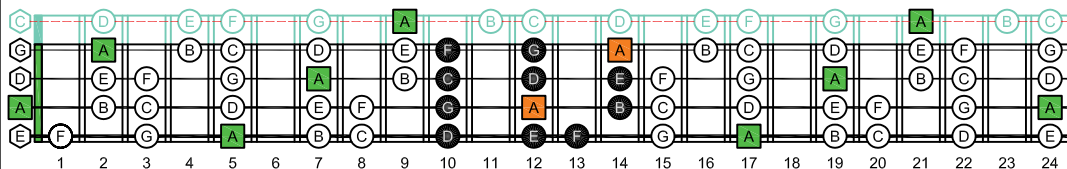

AGEDC4BASS ENTIRE FINGERBOARD OCTAVE SHAPES

AGEDC4BASS A minor scale (aeolian mode) : ENTIRE FINGERBOARD NOTE NAMES

AGEDC4BASS 3 notes per string A minor scale (aeolian mode) 3Am1G box shape : ENTIRE FINGERBOARD NOTE NAMES

AGEDC4BASS 3 notes per string A minor scale (aeolian mode) 4Gm1 box shape : ENTIRE FINGERBOARD NOTE NAMES

AGEDC4BASS 3 notes per string A minor scale (aeolian mode) 4Em2 box shape : ENTIRE FINGERBOARD NOTE NAMES

AGEDC4BASS 3 notes per string A minor scale (aeolian mode) 4Em2dm\* box shape : ENTIRE FINGERBOARD NOTE NAMES

AGEDC4BASS 3 notes per string A minor scale (aeolian mode) 2dm\* box shape : ENTIRE FINGERBOARD NOTE NAMES

AGEDC4BASS 3 notes per string A minor scale (aeolian mode) 3Cm\* box shape : ENTIRE FINGERBOARD NOTE NAMES

AGEDC4BASS 3 notes per string A minor scale (aeolian mode) 3Am1 box shape : ENTIRE FINGERBOARD NOTE NAMES