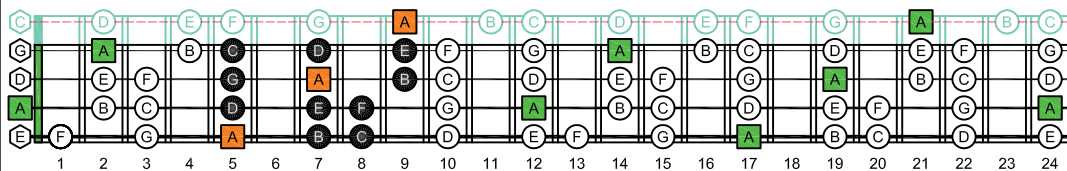

AGEDC4BASS ENTIRE FINGERBOARD OCTAVE SHAPES

AGEDC4BASS A minor scale (aeolian mode) : ENTIRE FINGERBOARD NOTE NAMES

AGEDC4BASS 3 notes per string A minor scale (aeolian mode) 3Am1G box shape : ENTIRE FINGERBOARD NOTE NAMES

AGEDC4BASS 3 notes per string A minor scale (aeolian mode) 4Gm1 box shape : ENTIRE FINGERBOARD NOTE NAMES

AGEDC4BASS 3 notes per string A minor scale (aeolian mode) 4Em2 box shape : ENTIRE FINGERBOARD NOTE NAMES

AGEDC4BASS 3 notes per string A minor scale (aeolian mode) 4Em2dm\* box shape : ENTIRE FINGERBOARD NOTE NAMES

AGEDC4BASS 3 notes per string A minor scale (aeolian mode) 2dm\* box shape : ENTIRE FINGERBOARD NOTE NAMES

AGEDC4BASS 3 notes per string A minor scale (aeolian mode) 3Cm\* box shape : ENTIRE FINGERBOARD NOTE NAMES

AGEDC4BASS 3 notes per string A minor scale (aeolian mode) 3Am1 box shape : ENTIRE FINGERBOARD NOTE NAMES