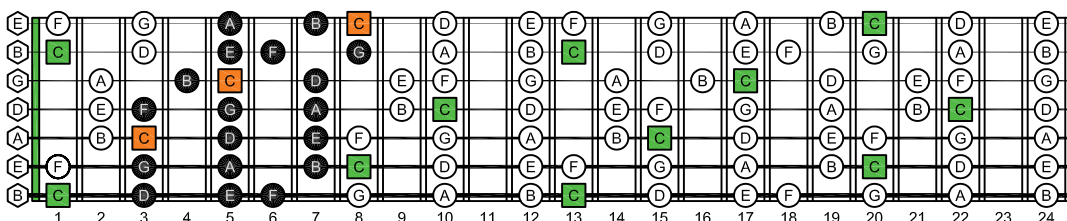

BAGED octaves C natural - FINGERBOARD OCTAVE SHAPES

BAGED octaves (3 notes per string) C major scale (ionian mode) ENTIRE FINGERBOARD NOTE NAMES : 6G3G1 box shape

BAGED octaves C major scale (ionian mode) ENTIRE FINGERBOARD NOTE NAMES

BAGED octaves (3 notes per string) C major scale (ionian mode) ENTIRE FINGERBOARD NOTE NAMES : 6E4E1 box shape

BAGED octaves (3 notes per string) C major scale (ionian mode) ENTIRE FINGERBOARD NOTE NAMES : 7B5B2 box shape

BAGED octaves (3 notes per string) C major scale (ionian mode) ENTIRE FINGERBOARD NOTE NAMES : 6E4D2 box shape

BAGED octaves (3 notes per string) C major scale (ionian mode) ENTIRE FINGERBOARD NOTE NAMES : 7B5A3 box shape

BAGED octaves (3 notes per string) C major scale (ionian mode) ENTIRE FINGERBOARD NOTE NAMES : 7D4D2 box shape

BAGED octaves (3 notes per string) C major scale (ionian mode) ENTIRE FINGERBOARD NOTE NAMES : 5A3G1 box shape