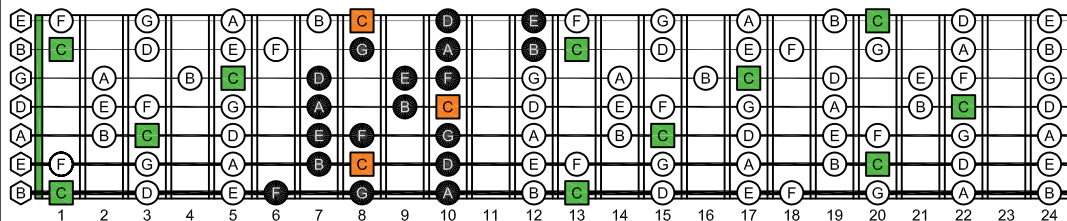

BAGED octaves C natural - FINGERBOARD OCTAVE SHAPES

BAGED octaves (3 notes per string) C major scale (ionian mode) ENTIRE FINGERBOARD NOTE NAMES : 6G3G1 box shape

BAGED octaves C major scale (ionian mode) ENTIRE FINGERBOARD NOTE NAMES

BAGED octaves (3 notes per string) C major scale (ionian mode) ENTIRE FINGERBOARD NOTE NAMES : 6E4E1 box shape

BAGED octaves (3 notes per string) C major scale (ionian mode) ENTIRE FINGERBOARD NOTE NAMES : 7B5B2 box shape

BAGED octaves (3 notes per string) C major scale (ionian mode) ENTIRE FINGERBOARD NOTE NAMES : 6E4D2 box shape

BAGED octaves (3 notes per string) C major scale (ionian mode) ENTIRE FINGERBOARD NOTE NAMES : 7B5A3 box shape

BAGED octaves (3 notes per string) C major scale (ionian mode) ENTIRE FINGERBOARD NOTE NAMES : 7D4D2 box shape

BAGED octaves (3 notes per string) C major scale (ionian mode) ENTIRE FINGERBOARD NOTE NAMES : 5A3G1 box shape