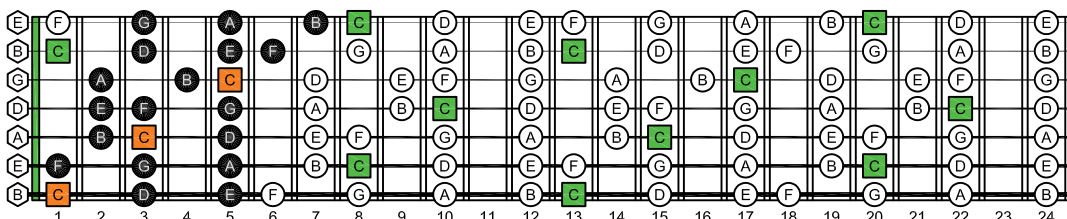

BAGED octaves C natural - FINGERBOARD OCTAVE SHAPES

BAGED octaves (3 notes per string) C major scale (ionian mode) ENTIRE FINGERBOARD NOTE NAMES : 6G3G1 box shape

BAGED octaves C major scale (ionian mode) ENTIRE FINGERBOARD NOTE NAMES

BAGED octaves (3 notes per string) C major scale (ionian mode) ENTIRE FINGERBOARD NOTE NAMES : 6E4E1 box shape

BAGED octaves (3 notes per string) C major scale (ionian mode) ENTIRE FINGERBOARD NOTE NAMES : 7B5B2 box shape

BAGED octaves (3 notes per string) C major scale (ionian mode) ENTIRE FINGERBOARD NOTE NAMES : 6E4D2 box shape

BAGED octaves (3 notes per string) C major scale (ionian mode) ENTIRE FINGERBOARD NOTE NAMES : 7B5A3 box shape

BAGED octaves (3 notes per string) C major scale (ionian mode) ENTIRE FINGERBOARD NOTE NAMES : 7D4D2 box shape

BAGED octaves (3 notes per string) C major scale (ionian mode) ENTIRE FINGERBOARD NOTE NAMES : 5A3G1 box shape