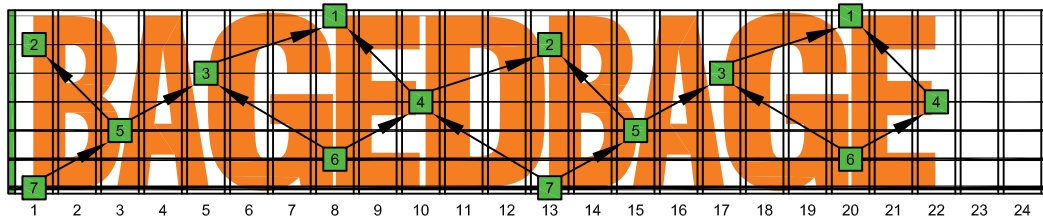

BAGED octaves C natural - FINGERBOARD OCTAVE SHAPES

BAGED octaves (3 notes per string) C major scale (ionian mode) ENTIRE FINGERBOARD NOTE NAMES : 6G3G1 box shape

BAGED octaves C major scale (ionian mode) ENTIRE FINGERBOARD NOTE NAMES

BAGED octaves (3 notes per string) C major scale (ionian mode) ENTIRE FINGERBOARD NOTE NAMES : 6E4E1 box shape

BAGED octaves (3 notes per string) C major scale (ionian mode) ENTIRE FINGERBOARD NOTE NAMES : 7B5B2 box shape

BAGED octaves (3 notes per string) C major scale (ionian mode) ENTIRE FINGERBOARD NOTE NAMES : 6E4D2 box shape

BAGED octaves (3 notes per string) C major scale (ionian mode) ENTIRE FINGERBOARD NOTE NAMES : 7B5A3 box shape

BAGED octaves (3 notes per string) C major scale (ionian mode) ENTIRE FINGERBOARD NOTE NAMES : 7D4D2 box shape

BAGED octaves (3 notes per string) C major scale (ionian mode) ENTIRE FINGERBOARD NOTE NAMES : 5A3G1 box shape