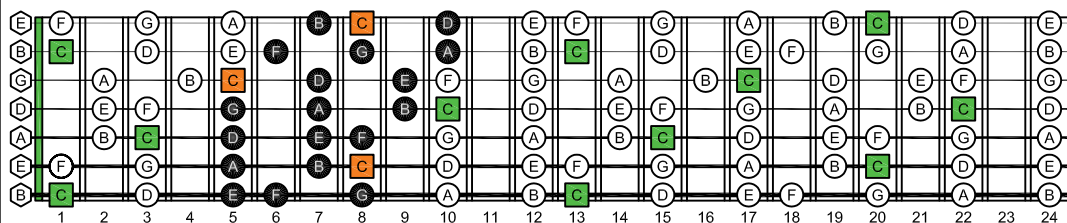

BAGED octaves C natural - FINGERBOARD OCTAVE SHAPES

BAGED octaves (3 notes per string) C major scale (ionian mode) ENTIRE FINGERBOARD NOTE NAMES : 6G3G1 box shape

BAGED octaves C major scale (ionian mode) ENTIRE FINGERBOARD NOTE NAMES

BAGED octaves (3 notes per string) C major scale (ionian mode) ENTIRE FINGERBOARD NOTE NAMES : 6E4E1 box shape

BAGED octaves (3 notes per string) C major scale (ionian mode) ENTIRE FINGERBOARD NOTE NAMES : 7B5B2 box shape

BAGED octaves (3 notes per string) C major scale (ionian mode) ENTIRE FINGERBOARD NOTE NAMES : 6E4D2 box shape

BAGED octaves (3 notes per string) C major scale (ionian mode) ENTIRE FINGERBOARD NOTE NAMES : 7B5A3 box shape

BAGED octaves (3 notes per string) C major scale (ionian mode) ENTIRE FINGERBOARD NOTE NAMES : 7D4D2 box shape

BAGED octaves (3 notes per string) C major scale (ionian mode) ENTIRE FINGERBOARD NOTE NAMES : 5A3G1 box shape