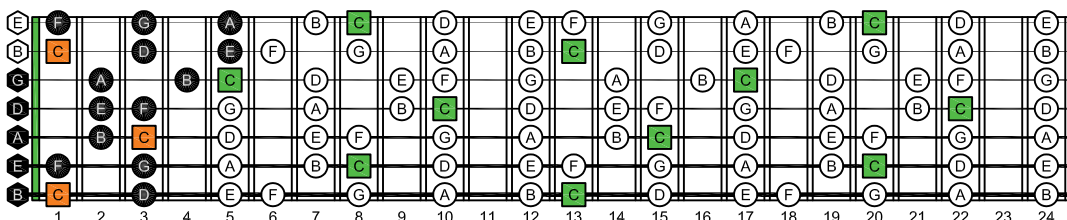

BAGED octaves C natural - FINGERBOARD OCTAVE SHAPES

BAGED octaves (3 notes per string) C major scale (ionian mode) ENTIRE FINGERBOARD NOTE NAMES : 6G3G1 box shape

BAGED octaves C major scale (ionian mode) ENTIRE FINGERBOARD NOTE NAMES

BAGED octaves (3 notes per string) C major scale (ionian mode) ENTIRE FINGERBOARD NOTE NAMES : 6E4E1 box shape

BAGED octaves (3 notes per string) C major scale (ionian mode) ENTIRE FINGERBOARD NOTE NAMES : 7B5B2 box shape

BAGED octaves (3 notes per string) C major scale (ionian mode) ENTIRE FINGERBOARD NOTE NAMES : 6E4D2 box shape

BAGED octaves (3 notes per string) C major scale (ionian mode) ENTIRE FINGERBOARD NOTE NAMES : 7B5A3 box shape

BAGED octaves (3 notes per string) C major scale (ionian mode) ENTIRE FINGERBOARD NOTE NAMES : 7D4D2 box shape

BAGED octaves (3 notes per string) C major scale (ionian mode) ENTIRE FINGERBOARD NOTE NAMES : 5A3G1 box shape