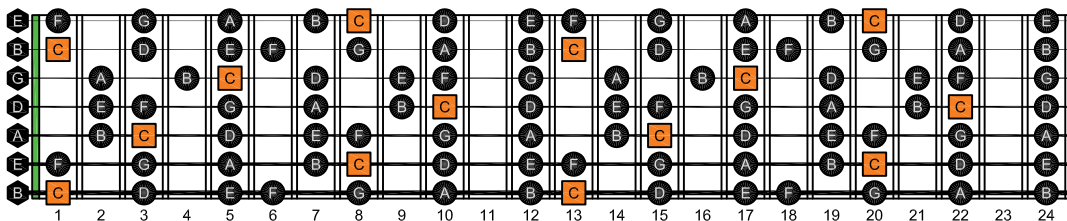

BAGED octaves C natural - FINGERBOARD OCTAVE SHAPES

BAGED octaves (3 notes per string) C major scale (ionian mode) ENTIRE FINGERBOARD NOTE NAMES : 6G3G1 box shape

BAGED octaves C major scale (ionian mode) ENTIRE FINGERBOARD NOTE NAMES

BAGED octaves (3 notes per string) C major scale (ionian mode) ENTIRE FINGERBOARD NOTE NAMES : 6E4E1 box shape

BAGED octaves (3 notes per string) C major scale (ionian mode) ENTIRE FINGERBOARD NOTE NAMES : 7B5B2 box shape

BAGED octaves (3 notes per string) C major scale (ionian mode) ENTIRE FINGERBOARD NOTE NAMES : 6E4D2 box shape

BAGED octaves (3 notes per string) C major scale (ionian mode) ENTIRE FINGERBOARD NOTE NAMES : 7B5A3 box shape

BAGED octaves (3 notes per string) C major scale (ionian mode) ENTIRE FINGERBOARD NOTE NAMES : 7D4D2 box shape

BAGED octaves (3 notes per string) C major scale (ionian mode) ENTIRE FINGERBOARD NOTE NAMES : 5A3G1 box shape