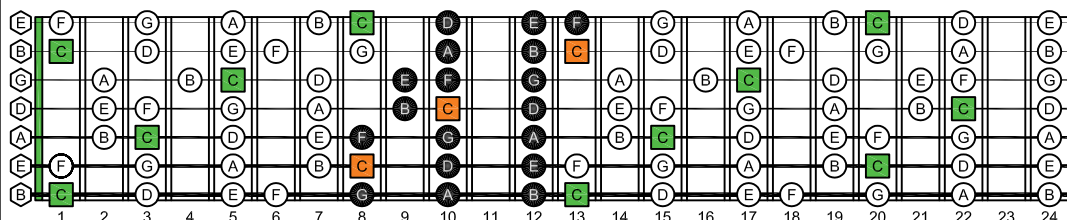

BAGED octaves C natural - FINGERBOARD OCTAVE SHAPES

BAGED octaves (3 notes per string) C major scale (ionian mode) ENTIRE FINGERBOARD NOTE NAMES : 6G3G1 box shape

BAGED octaves C major scale (ionian mode) ENTIRE FINGERBOARD NOTE NAMES

BAGED octaves (3 notes per string) C major scale (ionian mode) ENTIRE FINGERBOARD NOTE NAMES : 6E4E1 box shape

BAGED octaves (3 notes per string) C major scale (ionian mode) ENTIRE FINGERBOARD NOTE NAMES : 7B5B2 box shape

BAGED octaves (3 notes per string) C major scale (ionian mode) ENTIRE FINGERBOARD NOTE NAMES : 6E4D2 box shape

BAGED octaves (3 notes per string) C major scale (ionian mode) ENTIRE FINGERBOARD NOTE NAMES : 7B5A3 box shape

BAGED octaves (3 notes per string) C major scale (ionian mode) ENTIRE FINGERBOARD NOTE NAMES : 7D4D2 box shape

BAGED octaves (3 notes per string) C major scale (ionian mode) ENTIRE FINGERBOARD NOTE NAMES : 5A3G1 box shape