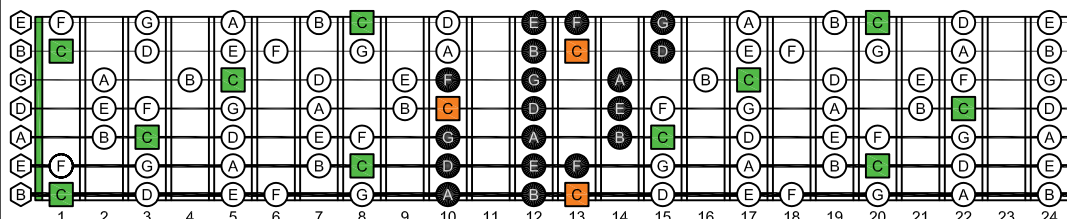

BAGED octaves C natural - FINGERBOARD OCTAVE SHAPES

BAGED octaves (3 notes per string) C major scale (ionian mode) ENTIRE FINGERBOARD NOTE NAMES : 6G3G1 box shape

BAGED octaves C major scale (ionian mode) ENTIRE FINGERBOARD NOTE NAMES

BAGED octaves (3 notes per string) C major scale (ionian mode) ENTIRE FINGERBOARD NOTE NAMES : 6E4E1 box shape

BAGED octaves (3 notes per string) C major scale (ionian mode) ENTIRE FINGERBOARD NOTE NAMES : 7B5B2 box shape

BAGED octaves (3 notes per string) C major scale (ionian mode) ENTIRE FINGERBOARD NOTE NAMES : 6E4D2 box shape

BAGED octaves (3 notes per string) C major scale (ionian mode) ENTIRE FINGERBOARD NOTE NAMES : 7B5A3 box shape

BAGED octaves (3 notes per string) C major scale (ionian mode) ENTIRE FINGERBOARD NOTE NAMES : 7D4D2 box shape

BAGED octaves (3 notes per string) C major scale (ionian mode) ENTIRE FINGERBOARD NOTE NAMES : 5A3G1 box shape