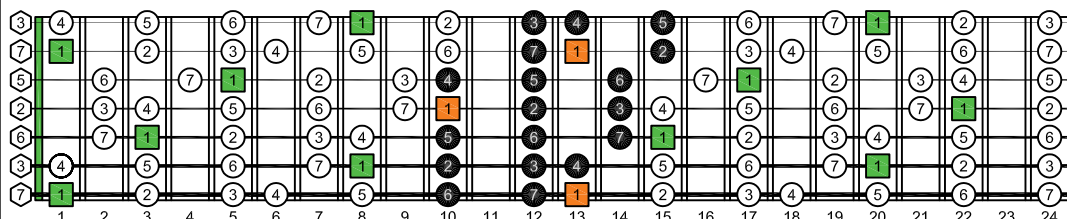

BAGED octaves C natural - FINGERBOARD OCTAVE SHAPES

BAGED octaves (3 notes per string) C major scale (ionian mode) ENTIRE FINGERBOARD INTERVALS : 6G3G1 box shape

BAGED octaves C major scale (ionian mode) ENTIRE FINGERBOARD INTERVALS

BAGED octaves (3 notes per string) C major scale (ionian mode) ENTIRE FINGERBOARD INTERVALS : 6E4E1 box shape

BAGED octaves (3 notes per string) C major scale (ionian mode) ENTIRE FINGERBOARD INTERVALS : 7B5B2 box shape

BAGED octaves (3 notes per string) C major scale (ionian mode) ENTIRE FINGERBOARD INTERVALS : 6E4D2 box shape

BAGED octaves (3 notes per string) C major scale (ionian mode) ENTIRE FINGERBOARD INTERVALS : 7B5A3 box shape

BAGED octaves (3 notes per string) C major scale (ionian mode) ENTIRE FINGERBOARD INTERVALS : 7D4D2 box shape

BAGED octaves (3 notes per string) C major scale (ionian mode) ENTIRE FINGERBOARD INTERVALS : 5A3G1 box shape