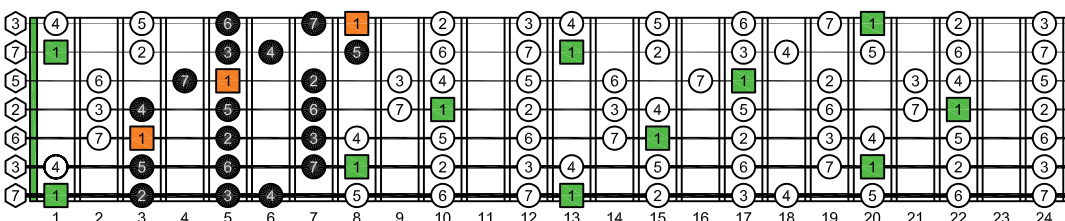

BAGED octaves C natural - FINGERBOARD OCTAVE SHAPES

BAGED octaves (3 notes per string) C major scale (ionian mode) ENTIRE FINGERBOARD INTERVALS : 6G3G1 box shape

BAGED octaves C major scale (ionian mode) ENTIRE FINGERBOARD INTERVALS

BAGED octaves (3 notes per string) C major scale (ionian mode) ENTIRE FINGERBOARD INTERVALS : 6E4E1 box shape

BAGED octaves (3 notes per string) C major scale (ionian mode) ENTIRE FINGERBOARD INTERVALS : 7B5B2 box shape

BAGED octaves (3 notes per string) C major scale (ionian mode) ENTIRE FINGERBOARD INTERVALS : 6E4D2 box shape

BAGED octaves (3 notes per string) C major scale (ionian mode) ENTIRE FINGERBOARD INTERVALS : 7B5A3 box shape

BAGED octaves (3 notes per string) C major scale (ionian mode) ENTIRE FINGERBOARD INTERVALS : 7D4D2 box shape

BAGED octaves (3 notes per string) C major scale (ionian mode) ENTIRE FINGERBOARD INTERVALS : 5A3G1 box shape