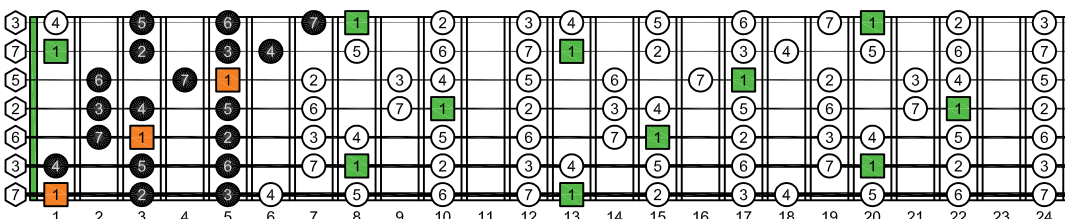

BAGED octaves C natural - FINGERBOARD OCTAVE SHAPES

BAGED octaves (3 notes per string) C major scale (ionian mode) ENTIRE FINGERBOARD INTERVALS : 6G3G1 box shape

BAGED octaves C major scale (ionian mode) ENTIRE FINGERBOARD INTERVALS

BAGED octaves (3 notes per string) C major scale (ionian mode) ENTIRE FINGERBOARD INTERVALS : 6E4E1 box shape

BAGED octaves (3 notes per string) C major scale (ionian mode) ENTIRE FINGERBOARD INTERVALS : 7B5B2 box shape

BAGED octaves (3 notes per string) C major scale (ionian mode) ENTIRE FINGERBOARD INTERVALS : 6E4D2 box shape

BAGED octaves (3 notes per string) C major scale (ionian mode) ENTIRE FINGERBOARD INTERVALS : 7B5A3 box shape

BAGED octaves (3 notes per string) C major scale (ionian mode) ENTIRE FINGERBOARD INTERVALS : 7D4D2 box shape

BAGED octaves (3 notes per string) C major scale (ionian mode) ENTIRE FINGERBOARD INTERVALS : 5A3G1 box shape