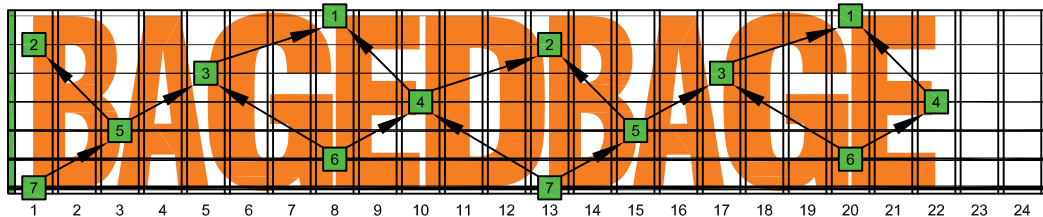

BAGED octaves C natural - FINGERBOARD OCTAVE SHAPES

BAGED octaves (3 notes per string) C major scale (ionian mode) ENTIRE FINGERBOARD INTERVALS : 6G3G1 box shape

BAGED octaves C major scale (ionian mode) ENTIRE FINGERBOARD INTERVALS

BAGED octaves (3 notes per string) C major scale (ionian mode) ENTIRE FINGERBOARD INTERVALS : 6E4E1 box shape

BAGED octaves (3 notes per string) C major scale (ionian mode) ENTIRE FINGERBOARD INTERVALS : 7B5B2 box shape

BAGED octaves (3 notes per string) C major scale (ionian mode) ENTIRE FINGERBOARD INTERVALS : 6E4D2 box shape

BAGED octaves (3 notes per string) C major scale (ionian mode) ENTIRE FINGERBOARD INTERVALS : 7B5A3 box shape

BAGED octaves (3 notes per string) C major scale (ionian mode) ENTIRE FINGERBOARD INTERVALS : 7D4D2 box shape

BAGED octaves (3 notes per string) C major scale (ionian mode) ENTIRE FINGERBOARD INTERVALS : 5A3G1 box shape