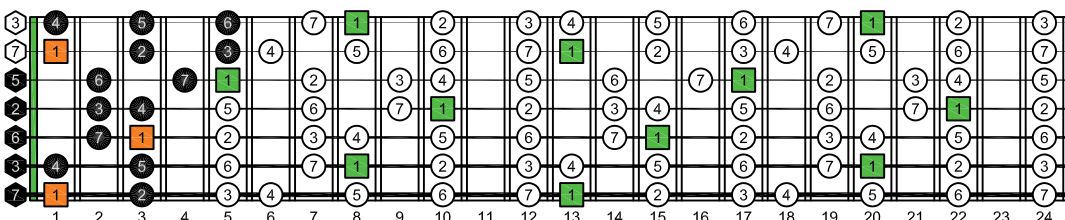

BAGED octaves C natural - FINGERBOARD OCTAVE SHAPES

BAGED octaves (3 notes per string) C major scale (ionian mode) ENTIRE FINGERBOARD INTERVALS : 6G3G1 box shape

BAGED octaves C major scale (ionian mode) ENTIRE FINGERBOARD INTERVALS

BAGED octaves (3 notes per string) C major scale (ionian mode) ENTIRE FINGERBOARD INTERVALS : 6E4E1 box shape

BAGED octaves (3 notes per string) C major scale (ionian mode) ENTIRE FINGERBOARD INTERVALS : 7B5B2 box shape

BAGED octaves (3 notes per string) C major scale (ionian mode) ENTIRE FINGERBOARD INTERVALS : 6E4D2 box shape

BAGED octaves (3 notes per string) C major scale (ionian mode) ENTIRE FINGERBOARD INTERVALS : 7B5A3 box shape

BAGED octaves (3 notes per string) C major scale (ionian mode) ENTIRE FINGERBOARD INTERVALS : 7D4D2 box shape

BAGED octaves (3 notes per string) C major scale (ionian mode) ENTIRE FINGERBOARD INTERVALS : 5A3G1 box shape