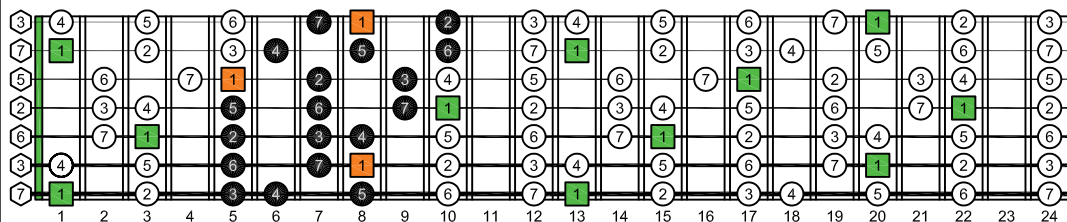

BAGED octaves C natural - FINGERBOARD OCTAVE SHAPES

BAGED octaves (3 notes per string) C major scale (ionian mode) ENTIRE FINGERBOARD INTERVALS : 6G3G1 box shape

BAGED octaves C major scale (ionian mode) ENTIRE FINGERBOARD INTERVALS

BAGED octaves (3 notes per string) C major scale (ionian mode) ENTIRE FINGERBOARD INTERVALS : 6E4E1 box shape

BAGED octaves (3 notes per string) C major scale (ionian mode) ENTIRE FINGERBOARD INTERVALS : 7B5B2 box shape

BAGED octaves (3 notes per string) C major scale (ionian mode) ENTIRE FINGERBOARD INTERVALS : 6E4D2 box shape

BAGED octaves (3 notes per string) C major scale (ionian mode) ENTIRE FINGERBOARD INTERVALS : 7B5A3 box shape

BAGED octaves (3 notes per string) C major scale (ionian mode) ENTIRE FINGERBOARD INTERVALS : 7D4D2 box shape

BAGED octaves (3 notes per string) C major scale (ionian mode) ENTIRE FINGERBOARD INTERVALS : 5A3G1 box shape