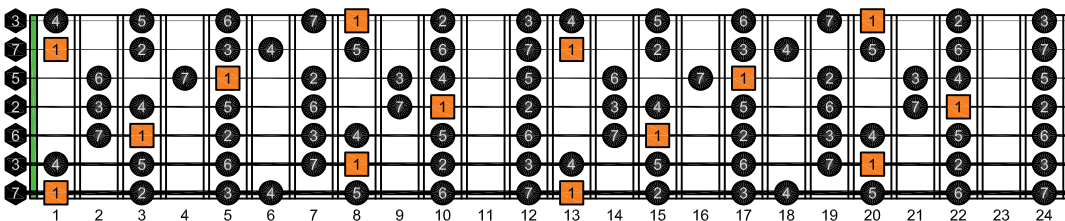

BAGED octaves C natural - FINGERBOARD OCTAVE SHAPES

BAGED octaves (3 notes per string) C major scale (ionian mode) ENTIRE FINGERBOARD INTERVALS : 6G3G1 box shape

BAGED octaves C major scale (ionian mode) ENTIRE FINGERBOARD INTERVALS

BAGED octaves (3 notes per string) C major scale (ionian mode) ENTIRE FINGERBOARD INTERVALS : 6E4E1 box shape

BAGED octaves (3 notes per string) C major scale (ionian mode) ENTIRE FINGERBOARD INTERVALS : 7B5B2 box shape

BAGED octaves (3 notes per string) C major scale (ionian mode) ENTIRE FINGERBOARD INTERVALS : 6E4D2 box shape

BAGED octaves (3 notes per string) C major scale (ionian mode) ENTIRE FINGERBOARD INTERVALS : 7B5A3 box shape

BAGED octaves (3 notes per string) C major scale (ionian mode) ENTIRE FINGERBOARD INTERVALS : 7D4D2 box shape

BAGED octaves (3 notes per string) C major scale (ionian mode) ENTIRE FINGERBOARD INTERVALS : 5A3G1 box shape