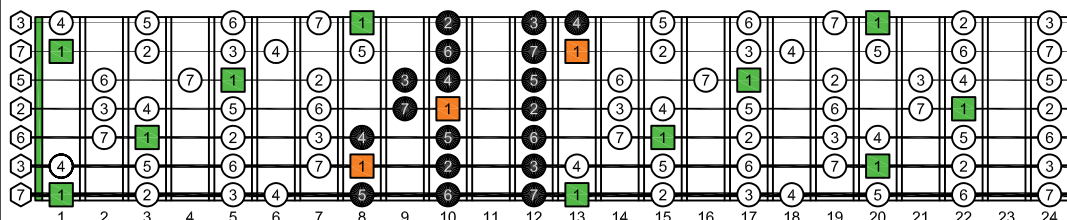

BAGED octaves C natural - FINGERBOARD OCTAVE SHAPES

BAGED octaves (3 notes per string) C major scale (ionian mode) ENTIRE FINGERBOARD INTERVALS : 6G3G1 box shape

BAGED octaves C major scale (ionian mode) ENTIRE FINGERBOARD INTERVALS

BAGED octaves (3 notes per string) C major scale (ionian mode) ENTIRE FINGERBOARD INTERVALS : 6E4E1 box shape

BAGED octaves (3 notes per string) C major scale (ionian mode) ENTIRE FINGERBOARD INTERVALS : 7B5B2 box shape

BAGED octaves (3 notes per string) C major scale (ionian mode) ENTIRE FINGERBOARD INTERVALS : 6E4D2 box shape

BAGED octaves (3 notes per string) C major scale (ionian mode) ENTIRE FINGERBOARD INTERVALS : 7B5A3 box shape

BAGED octaves (3 notes per string) C major scale (ionian mode) ENTIRE FINGERBOARD INTERVALS : 7D4D2 box shape

BAGED octaves (3 notes per string) C major scale (ionian mode) ENTIRE FINGERBOARD INTERVALS : 5A3G1 box shape