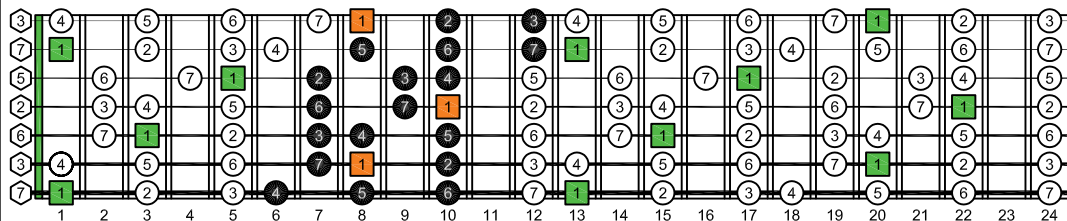

BAGED octaves C natural - FINGERBOARD OCTAVE SHAPES

BAGED octaves (3 notes per string) C major scale (ionian mode) ENTIRE FINGERBOARD INTERVALS : 6G3G1 box shape

BAGED octaves C major scale (ionian mode) ENTIRE FINGERBOARD INTERVALS

BAGED octaves (3 notes per string) C major scale (ionian mode) ENTIRE FINGERBOARD INTERVALS : 6E4E1 box shape

BAGED octaves (3 notes per string) C major scale (ionian mode) ENTIRE FINGERBOARD INTERVALS : 7B5B2 box shape

BAGED octaves (3 notes per string) C major scale (ionian mode) ENTIRE FINGERBOARD INTERVALS : 6E4D2 box shape

BAGED octaves (3 notes per string) C major scale (ionian mode) ENTIRE FINGERBOARD INTERVALS : 7B5A3 box shape

BAGED octaves (3 notes per string) C major scale (ionian mode) ENTIRE FINGERBOARD INTERVALS : 7D4D2 box shape

BAGED octaves (3 notes per string) C major scale (ionian mode) ENTIRE FINGERBOARD INTERVALS : 5A3G1 box shape