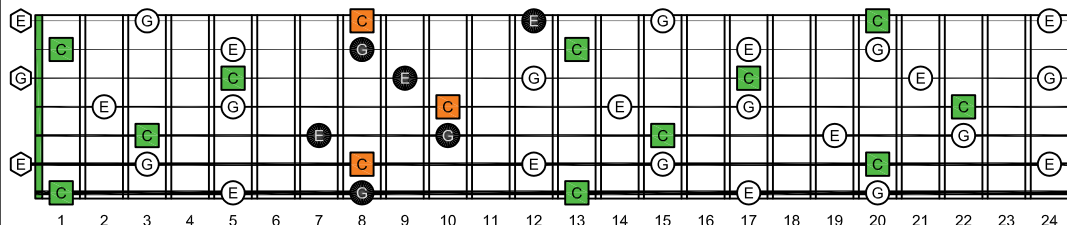

BAGED octaves C natural - FINGERBOARD OCTAVE SHAPES

BAGED octaves (3 notes per string) C major arpeggio ENTIRE FINGERBOARD NOTE NAMES : 6G3G1 box shape

BAGED octaves C major arpeggio ENTIRE FINGERBOARD NOTE NAMES

BAGED octaves (3 notes per string) C major arpeggio ENTIRE FINGERBOARD NOTE NAMES : 6E4E1 box shape

BAGED octaves (3 notes per string) C major arpeggio ENTIRE FINGERBOARD NOTE NAMES : 7B5B2 box shape

BAGED octaves (3 notes per string) C major arpeggio ENTIRE FINGERBOARD NOTE NAMES : 6E4D2 box shape

BAGED octaves (3 notes per string) C major arpeggio ENTIRE FINGERBOARD NOTE NAMES : 7B5A3 box shape

BAGED octaves (3 notes per string) C major arpeggio ENTIRE FINGERBOARD NOTE NAMES : 7D4D2 box shape

BAGED octaves (3 notes per string) C major arpeggio ENTIRE FINGERBOARD NOTE NAMES : 5A3G1 box shape