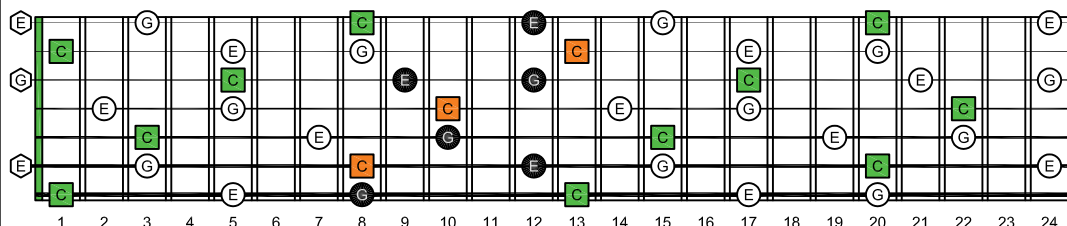

BAGED octaves C natural - FINGERBOARD OCTAVE SHAPES

BAGED octaves (3 notes per string) C major arpeggio ENTIRE FINGERBOARD NOTE NAMES : 6G3G1 box shape

BAGED octaves C major arpeggio ENTIRE FINGERBOARD NOTE NAMES

BAGED octaves (3 notes per string) C major arpeggio ENTIRE FINGERBOARD NOTE NAMES : 6E4E1 box shape

BAGED octaves (3 notes per string) C major arpeggio ENTIRE FINGERBOARD NOTE NAMES : 7B5B2 box shape

BAGED octaves (3 notes per string) C major arpeggio ENTIRE FINGERBOARD NOTE NAMES : 6E4D2 box shape

BAGED octaves (3 notes per string) C major arpeggio ENTIRE FINGERBOARD NOTE NAMES : 7B5A3 box shape

BAGED octaves (3 notes per string) C major arpeggio ENTIRE FINGERBOARD NOTE NAMES : 7D4D2 box shape

BAGED octaves (3 notes per string) C major arpeggio ENTIRE FINGERBOARD NOTE NAMES : 5A3G1 box shape