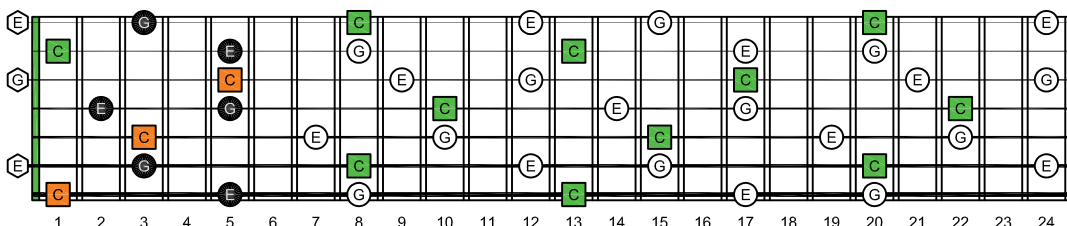

BAGED octaves C natural - FINGERBOARD OCTAVE SHAPES

BAGED octaves (3 notes per string) C major arpeggio ENTIRE FINGERBOARD NOTE NAMES : 6G3G1 box shape

BAGED octaves C major arpeggio ENTIRE FINGERBOARD NOTE NAMES

BAGED octaves (3 notes per string) C major arpeggio ENTIRE FINGERBOARD NOTE NAMES : 6E4E1 box shape

BAGED octaves (3 notes per string) C major arpeggio ENTIRE FINGERBOARD NOTE NAMES : 7B5B2 box shape

BAGED octaves (3 notes per string) C major arpeggio ENTIRE FINGERBOARD NOTE NAMES : 6E4D2 box shape

BAGED octaves (3 notes per string) C major arpeggio ENTIRE FINGERBOARD NOTE NAMES : 7B5A3 box shape

BAGED octaves (3 notes per string) C major arpeggio ENTIRE FINGERBOARD NOTE NAMES : 7D4D2 box shape

BAGED octaves (3 notes per string) C major arpeggio ENTIRE FINGERBOARD NOTE NAMES : 5A3G1 box shape