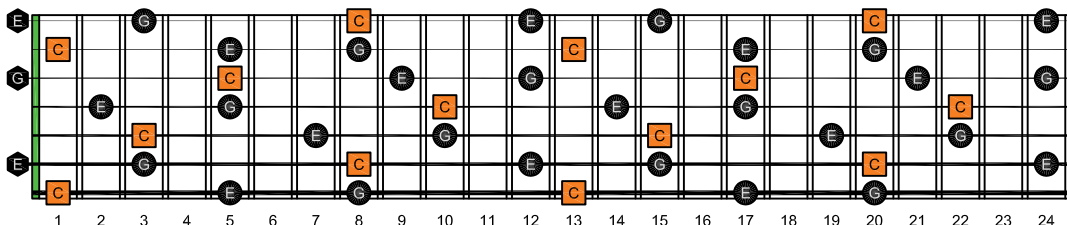

BAGED octaves C natural - FINGERBOARD OCTAVE SHAPES

BAGED octaves (3 notes per string) C major arpeggio ENTIRE FINGERBOARD NOTE NAMES : 6G3G1 box shape

BAGED octaves C major arpeggio ENTIRE FINGERBOARD NOTE NAMES

BAGED octaves (3 notes per string) C major arpeggio ENTIRE FINGERBOARD NOTE NAMES : 6E4E1 box shape

BAGED octaves (3 notes per string) C major arpeggio ENTIRE FINGERBOARD NOTE NAMES : 7B5B2 box shape

BAGED octaves (3 notes per string) C major arpeggio ENTIRE FINGERBOARD NOTE NAMES : 6E4D2 box shape

BAGED octaves (3 notes per string) C major arpeggio ENTIRE FINGERBOARD NOTE NAMES : 7B5A3 box shape

BAGED octaves (3 notes per string) C major arpeggio ENTIRE FINGERBOARD NOTE NAMES : 7D4D2 box shape

BAGED octaves (3 notes per string) C major arpeggio ENTIRE FINGERBOARD NOTE NAMES : 5A3G1 box shape