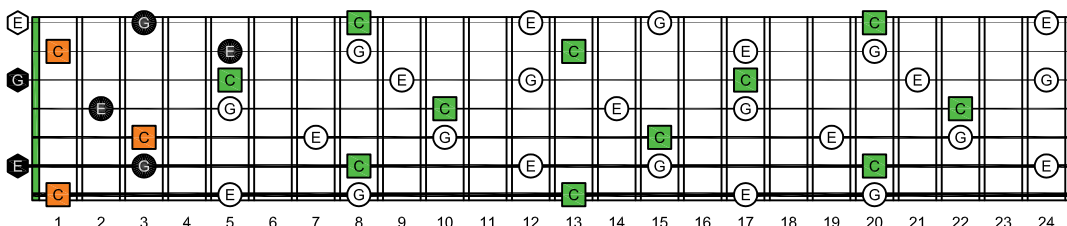

BAGED octaves C natural - FINGERBOARD OCTAVE SHAPES

BAGED octaves (3 notes per string) C major arpeggio ENTIRE FINGERBOARD NOTE NAMES : 6G3G1 box shape

BAGED octaves C major arpeggio ENTIRE FINGERBOARD NOTE NAMES

BAGED octaves (3 notes per string) C major arpeggio ENTIRE FINGERBOARD NOTE NAMES : 6E4E1 box shape

BAGED octaves (3 notes per string) C major arpeggio ENTIRE FINGERBOARD NOTE NAMES : 7B5B2 box shape

BAGED octaves (3 notes per string) C major arpeggio ENTIRE FINGERBOARD NOTE NAMES : 6E4D2 box shape

BAGED octaves (3 notes per string) C major arpeggio ENTIRE FINGERBOARD NOTE NAMES : 7B5A3 box shape

BAGED octaves (3 notes per string) C major arpeggio ENTIRE FINGERBOARD NOTE NAMES : 7D4D2 box shape

BAGED octaves (3 notes per string) C major arpeggio ENTIRE FINGERBOARD NOTE NAMES : 5A3G1 box shape