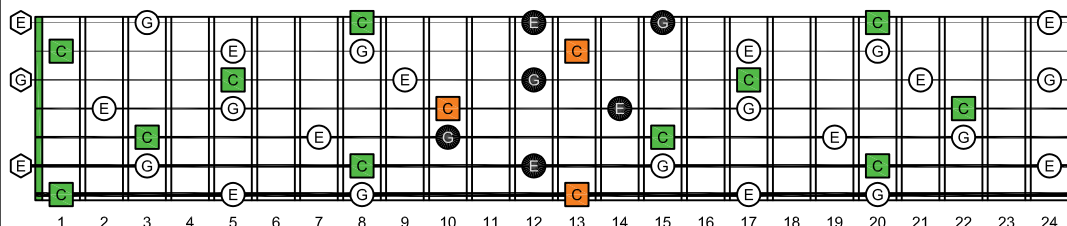

BAGED octaves C natural - FINGERBOARD OCTAVE SHAPES

BAGED octaves (3 notes per string) C major arpeggio ENTIRE FINGERBOARD NOTE NAMES : 6G3G1 box shape

BAGED octaves C major arpeggio ENTIRE FINGERBOARD NOTE NAMES

BAGED octaves (3 notes per string) C major arpeggio ENTIRE FINGERBOARD NOTE NAMES : 6E4E1 box shape

BAGED octaves (3 notes per string) C major arpeggio ENTIRE FINGERBOARD NOTE NAMES : 7B5B2 box shape

BAGED octaves (3 notes per string) C major arpeggio ENTIRE FINGERBOARD NOTE NAMES : 6E4D2 box shape

BAGED octaves (3 notes per string) C major arpeggio ENTIRE FINGERBOARD NOTE NAMES : 7B5A3 box shape

BAGED octaves (3 notes per string) C major arpeggio ENTIRE FINGERBOARD NOTE NAMES : 7D4D2 box shape

BAGED octaves (3 notes per string) C major arpeggio ENTIRE FINGERBOARD NOTE NAMES : 5A3G1 box shape