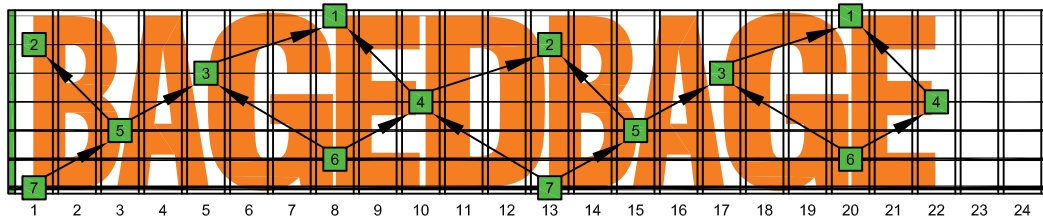

BAGED octaves C natural - FINGERBOARD OCTAVE SHAPES

BAGED octaves (3 notes per string) C major arpeggio ENTIRE FINGERBOARD NOTE NAMES : 6G3G1 box shape

BAGED octaves C major arpeggio ENTIRE FINGERBOARD NOTE NAMES

BAGED octaves (3 notes per string) C major arpeggio ENTIRE FINGERBOARD NOTE NAMES : 6E4E1 box shape

BAGED octaves (3 notes per string) C major arpeggio ENTIRE FINGERBOARD NOTE NAMES : 7B5B2 box shape

BAGED octaves (3 notes per string) C major arpeggio ENTIRE FINGERBOARD NOTE NAMES : 6E4D2 box shape