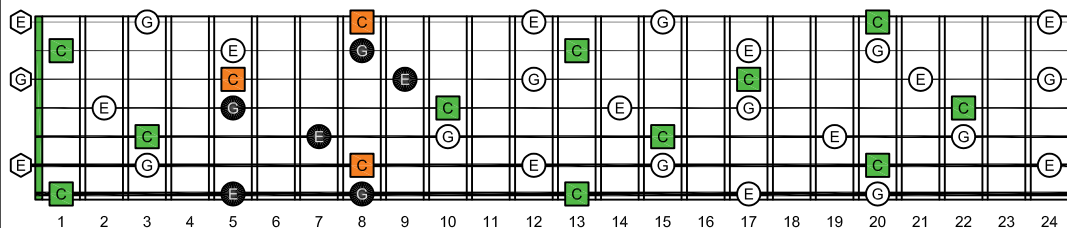

BAGED octaves C natural - FINGERBOARD OCTAVE SHAPES

BAGED octaves (3 notes per string) C major arpeggio ENTIRE FINGERBOARD NOTE NAMES : 6G3G1 box shape

BAGED octaves C major arpeggio ENTIRE FINGERBOARD NOTE NAMES

BAGED octaves (3 notes per string) C major arpeggio ENTIRE FINGERBOARD NOTE NAMES : 6E4E1 box shape

BAGED octaves (3 notes per string) C major arpeggio ENTIRE FINGERBOARD NOTE NAMES : 7B5B2 box shape

BAGED octaves (3 notes per string) C major arpeggio ENTIRE FINGERBOARD NOTE NAMES : 6E4D2 box shape

BAGED octaves (3 notes per string) C major arpeggio ENTIRE FINGERBOARD NOTE NAMES : 7B5A3 box shape

BAGED octaves (3 notes per string) C major arpeggio ENTIRE FINGERBOARD NOTE NAMES : 7D4D2 box shape

BAGED octaves (3 notes per string) C major arpeggio ENTIRE FINGERBOARD NOTE NAMES : 5A3G1 box shape