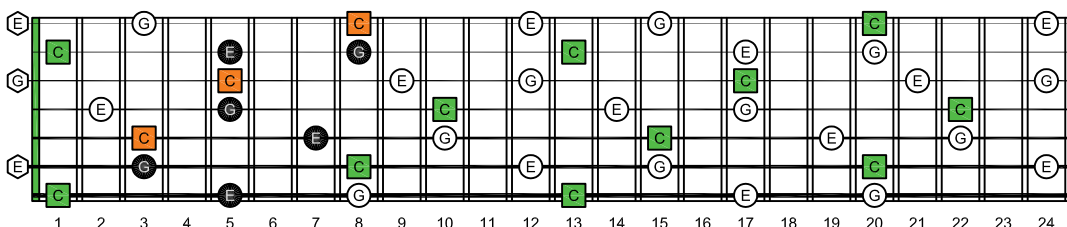

BAGED octaves C natural - FINGERBOARD OCTAVE SHAPES

BAGED octaves (3 notes per string) C major arpeggio ENTIRE FINGERBOARD NOTE NAMES : 6G3G1 box shape

BAGED octaves C major arpeggio ENTIRE FINGERBOARD NOTE NAMES

BAGED octaves (3 notes per string) C major arpeggio ENTIRE FINGERBOARD NOTE NAMES : 6E4E1 box shape

BAGED octaves (3 notes per string) C major arpeggio ENTIRE FINGERBOARD NOTE NAMES : 7B5B2 box shape

BAGED octaves (3 notes per string) C major arpeggio ENTIRE FINGERBOARD NOTE NAMES : 6E4D2 box shape

BAGED octaves (3 notes per string) C major arpeggio ENTIRE FINGERBOARD NOTE NAMES : 7B5A3 box shape

BAGED octaves (3 notes per string) C major arpeggio ENTIRE FINGERBOARD NOTE NAMES : 7D4D2 box shape

BAGED octaves (3 notes per string) C major arpeggio ENTIRE FINGERBOARD NOTE NAMES : 5A3G1 box shape