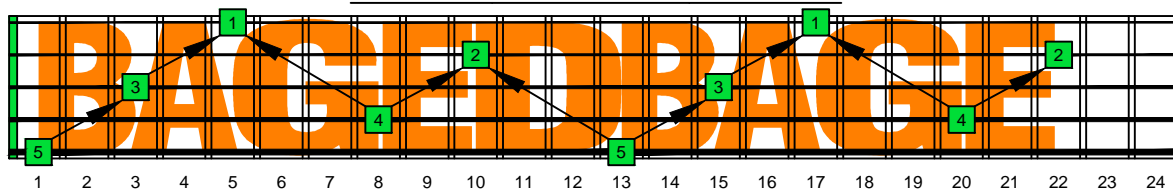

BAGED octaves - ENTIRE FINGERBOARD OCTAVE SHAPES

BAGED octaves C major scale (ionian mode) ENTIRE FINGERBOARD NOTE NAMES

BAGED octaves C major scale (ionian mode) ENTIRE FINGERBOARD NOTE NAMES : 5B3 box shape

BAGED octaves C major scale (ionian mode) ENTIRE FINGERBOARD NOTE NAMES : 3A1 box shape

BAGED octaves C major scale (ionian mode) ENTIRE FINGERBOARD NOTE NAMES : 4G1 box shape

BAGED octaves C major scale (ionian mode) ENTIRE FINGERBOARD NOTE NAMES : 4E2 box shape

BAGED octaves C major scale (ionian mode) ENTIRE FINGERBOARD NOTE NAMES : 5D2 box shape

BAGED octaves C major scale (ionian mode) ENTIRE FINGERBOARD NOTE NAMES : 5B3 box shape at 12