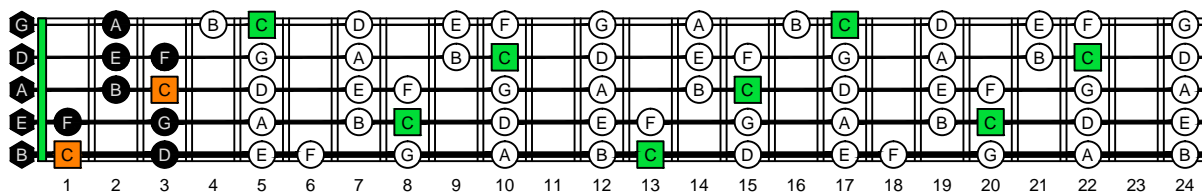

BAGED octaves - ENTIRE FINGERBOARD OCTAVE SHAPES

BAGED octaves C major scale (ionian mode) ENTIRE FINGERBOARD NOTE NAMES

BAGED octaves C major scale (ionian mode) ENTIRE FINGERBOARD NOTE NAMES : 5B3 box shape

BAGED octaves C major scale (ionian mode) ENTIRE FINGERBOARD NOTE NAMES : 3A1 box shape

BAGED octaves C major scale (ionian mode) ENTIRE FINGERBOARD NOTE NAMES : 4G1 box shape

BAGED octaves C major scale (ionian mode) ENTIRE FINGERBOARD NOTE NAMES : 4E2 box shape

BAGED octaves C major scale (ionian mode) ENTIRE FINGERBOARD NOTE NAMES : 5D2 box shape

BAGED octaves C major scale (ionian mode) ENTIRE FINGERBOARD NOTE NAMES : 5B3 box shape at 12