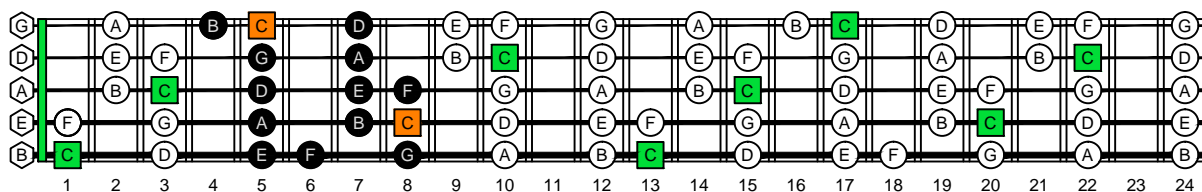

BAGED octaves - ENTIRE FINGERBOARD OCTAVE SHAPES

BAGED octaves C major scale (ionian mode) ENTIRE FINGERBOARD NOTE NAMES

BAGED octaves C major scale (ionian mode) ENTIRE FINGERBOARD NOTE NAMES : 5B3 box shape

BAGED octaves C major scale (ionian mode) ENTIRE FINGERBOARD NOTE NAMES : 3A1 box shape

BAGED octaves C major scale (ionian mode) ENTIRE FINGERBOARD NOTE NAMES : 4G1 box shape

BAGED octaves C major scale (ionian mode) ENTIRE FINGERBOARD NOTE NAMES : 4E2 box shape

BAGED octaves C major scale (ionian mode) ENTIRE FINGERBOARD NOTE NAMES : 5D2 box shape

BAGED octaves C major scale (ionian mode) ENTIRE FINGERBOARD NOTE NAMES : 5B3 box shape at 12