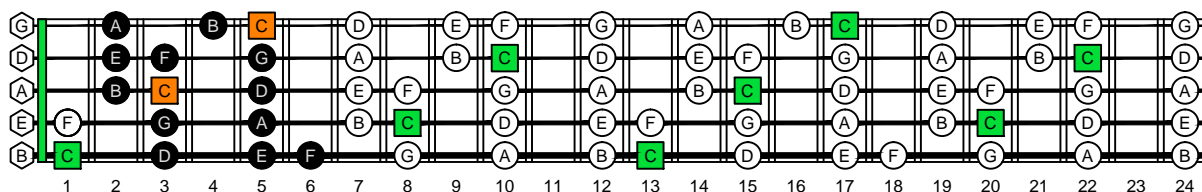

BAGED octaves - ENTIRE FINGERBOARD OCTAVE SHAPES

BAGED octaves C major scale (ionian mode) ENTIRE FINGERBOARD NOTE NAMES

BAGED octaves C major scale (ionian mode) ENTIRE FINGERBOARD NOTE NAMES : 5B3 box shape

BAGED octaves C major scale (ionian mode) ENTIRE FINGERBOARD NOTE NAMES : 3A1 box shape

BAGED octaves C major scale (ionian mode) ENTIRE FINGERBOARD NOTE NAMES : 4G1 box shape

BAGED octaves C major scale (ionian mode) ENTIRE FINGERBOARD NOTE NAMES : 4E2 box shape

BAGED octaves C major scale (ionian mode) ENTIRE FINGERBOARD NOTE NAMES : 5D2 box shape

BAGED octaves C major scale (ionian mode) ENTIRE FINGERBOARD NOTE NAMES : 5B3 box shape at 12