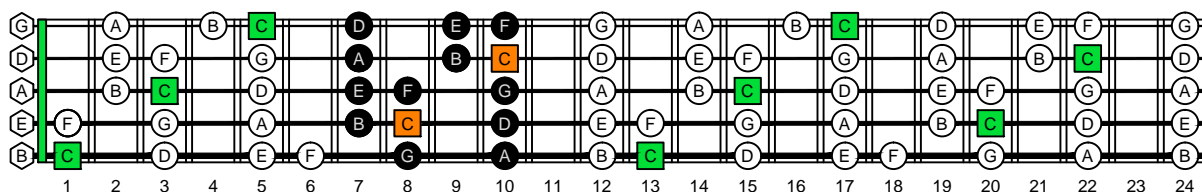

BAGED octaves - ENTIRE FINGERBOARD OCTAVE SHAPES

BAGED octaves C major scale (ionian mode) ENTIRE FINGERBOARD NOTE NAMES

BAGED octaves C major scale (ionian mode) ENTIRE FINGERBOARD NOTE NAMES : 5B3 box shape

BAGED octaves C major scale (ionian mode) ENTIRE FINGERBOARD NOTE NAMES : 3A1 box shape

BAGED octaves C major scale (ionian mode) ENTIRE FINGERBOARD NOTE NAMES : 4G1 box shape

BAGED octaves C major scale (ionian mode) ENTIRE FINGERBOARD NOTE NAMES : 4E2 box shape

BAGED octaves C major scale (ionian mode) ENTIRE FINGERBOARD NOTE NAMES : 5D2 box shape

BAGED octaves C major scale (ionian mode) ENTIRE FINGERBOARD NOTE NAMES : 5B3 box shape at 12