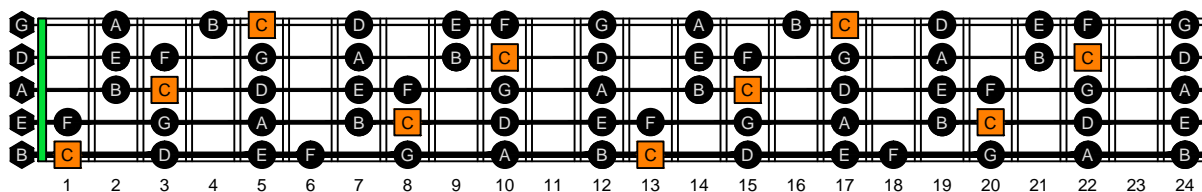

BAGED octaves - ENTIRE FINGERBOARD OCTAVE SHAPES

BAGED octaves C major scale (ionian mode) ENTIRE FINGERBOARD NOTE NAMES

BAGED octaves C major scale (ionian mode) ENTIRE FINGERBOARD NOTE NAMES : 5B3 box shape

BAGED octaves C major scale (ionian mode) ENTIRE FINGERBOARD NOTE NAMES : 3A1 box shape

BAGED octaves C major scale (ionian mode) ENTIRE FINGERBOARD NOTE NAMES : 4G1 box shape

BAGED octaves C major scale (ionian mode) ENTIRE FINGERBOARD NOTE NAMES : 4E2 box shape

BAGED octaves C major scale (ionian mode) ENTIRE FINGERBOARD NOTE NAMES : 5D2 box shape

BAGED octaves C major scale (ionian mode) ENTIRE FINGERBOARD NOTE NAMES : 5B3 box shape at 12