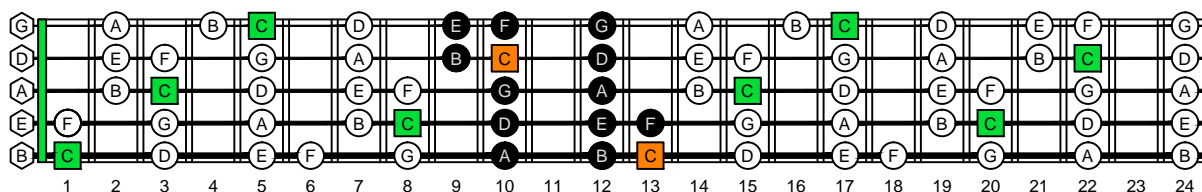

BAGED octaves - ENTIRE FINGERBOARD OCTAVE SHAPES

BAGED octaves C major scale (ionian mode) ENTIRE FINGERBOARD NOTE NAMES

BAGED octaves C major scale (ionian mode) ENTIRE FINGERBOARD NOTE NAMES : 5B3 box shape

BAGED octaves C major scale (ionian mode) ENTIRE FINGERBOARD NOTE NAMES : 3A1 box shape

BAGED octaves C major scale (ionian mode) ENTIRE FINGERBOARD NOTE NAMES : 4G1 box shape

BAGED octaves C major scale (ionian mode) ENTIRE FINGERBOARD NOTE NAMES : 4E2 box shape

BAGED octaves C major scale (ionian mode) ENTIRE FINGERBOARD NOTE NAMES : 5D2 box shape

BAGED octaves C major scale (ionian mode) ENTIRE FINGERBOARD NOTE NAMES : 5B3 box shape at 12