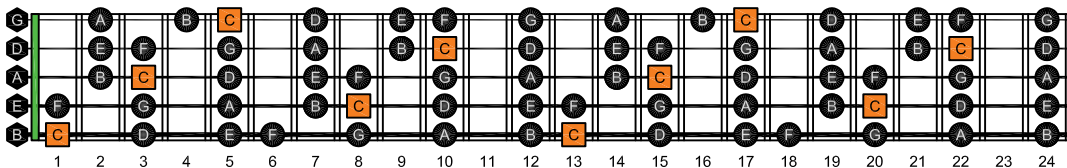

BAGED octaves - ENTIRE FINGERBOARD OCTAVE SHAPES

BAGED octaves C major scale (ionian mode) ENTIRE FINGERBOARD NOTE NAMES

BAGED octaves (3 notes per string) C major scale (ionian mode) ENTIRE FINGERBOARD NOTE NAMES : 4G1 box shape

BAGED octaves (3 notes per string) C major scale (ionian mode) ENTIRE FINGERBOARD NOTE NAMES : 4E2 box shape

BAGED octaves (3 notes per string) C major scale (ionian mode) ENTIRE FINGERBOARD NOTE NAMES : 5B3 box shape

BAGED octaves (3 notes per string) C major scale (ionian mode) ENTIRE FINGERBOARD NOTE NAMES : 4E2D box shape

BAGED octaves (3 notes per string) C major scale (ionian mode) ENTIRE FINGERBOARD NOTE NAMES : 5B3A1 box shape

BAGED octaves (3 notes per string) C major scale (ionian mode) ENTIRE FINGERBOARD NOTE NAMES : 5D2 box shape

BAGED octaves (3 notes per string) C major scale (ionian mode) ENTIRE FINGERBOARD NOTE NAMES : 3A1 box shape