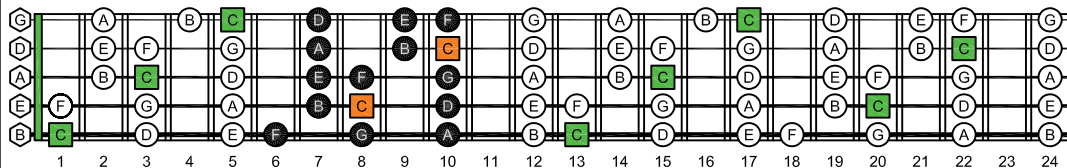

BAGED octaves - ENTIRE FINGERBOARD OCTAVE SHAPES

BAGED octaves C major scale (ionian mode) ENTIRE FINGERBOARD NOTE NAMES

BAGED octaves (3 notes per string) C major scale (ionian mode) ENTIRE FINGERBOARD NOTE NAMES : 4G1 box shape

BAGED octaves (3 notes per string) C major scale (ionian mode) ENTIRE FINGERBOARD NOTE NAMES : 4E2 box shape

BAGED octaves (3 notes per string) C major scale (ionian mode) ENTIRE FINGERBOARD NOTE NAMES : 5B3 box shape

BAGED octaves (3 notes per string) C major scale (ionian mode) ENTIRE FINGERBOARD NOTE NAMES : 4E2D box shape

BAGED octaves (3 notes per string) C major scale (ionian mode) ENTIRE FINGERBOARD NOTE NAMES : 5B3A1 box shape

BAGED octaves (3 notes per string) C major scale (ionian mode) ENTIRE FINGERBOARD NOTE NAMES : 5D2 box shape

BAGED octaves (3 notes per string) C major scale (ionian mode) ENTIRE FINGERBOARD NOTE NAMES : 3A1 box shape