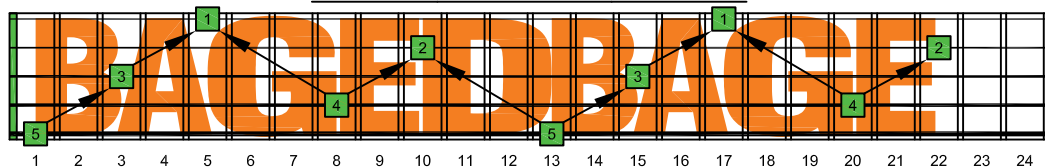

BAGED octaves - ENTIRE FINGERBOARD OCTAVE SHAPES

BAGED octaves C major scale (ionian mode) ENTIRE FINGERBOARD NOTE NAMES

BAGED octaves (3 notes per string) C major scale (ionian mode) ENTIRE FINGERBOARD NOTE NAMES : 4G1 box shape

BAGED octaves (3 notes per string) C major scale (ionian mode) ENTIRE FINGERBOARD NOTE NAMES : 4E2 box shape

BAGED octaves (3 notes per string) C major scale (ionian mode) ENTIRE FINGERBOARD NOTE NAMES : 5B3 box shape

BAGED octaves (3 notes per string) C major scale (ionian mode) ENTIRE FINGERBOARD NOTE NAMES : 4E2D box shape

BAGED octaves (3 notes per string) C major scale (ionian mode) ENTIRE FINGERBOARD NOTE NAMES : 5B3A1 box shape

BAGED octaves (3 notes per string) C major scale (ionian mode) ENTIRE FINGERBOARD NOTE NAMES : 5D2 box shape

BAGED octaves (3 notes per string) C major scale (ionian mode) ENTIRE FINGERBOARD NOTE NAMES : 3A1 box shape