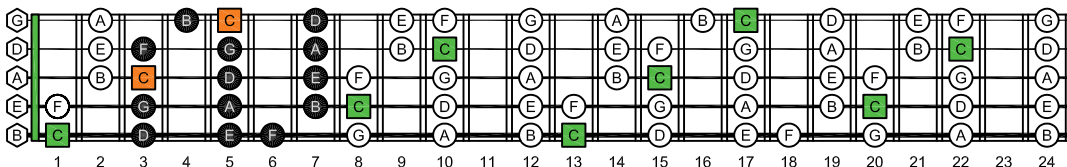

BAGED octaves - ENTIRE FINGERBOARD OCTAVE SHAPES

BAGED octaves C major scale (ionian mode) ENTIRE FINGERBOARD NOTE NAMES

BAGED octaves (3 notes per string) C major scale (ionian mode) ENTIRE FINGERBOARD NOTE NAMES : 4G1 box shape

BAGED octaves (3 notes per string) C major scale (ionian mode) ENTIRE FINGERBOARD NOTE NAMES : 4E2 box shape

BAGED octaves (3 notes per string) C major scale (ionian mode) ENTIRE FINGERBOARD NOTE NAMES : 5B3 box shape

BAGED octaves (3 notes per string) C major scale (ionian mode) ENTIRE FINGERBOARD NOTE NAMES : 4E2D box shape

BAGED octaves (3 notes per string) C major scale (ionian mode) ENTIRE FINGERBOARD NOTE NAMES : 5B3A1 box shape

BAGED octaves (3 notes per string) C major scale (ionian mode) ENTIRE FINGERBOARD NOTE NAMES : 5D2 box shape

BAGED octaves (3 notes per string) C major scale (ionian mode) ENTIRE FINGERBOARD NOTE NAMES : 3A1 box shape