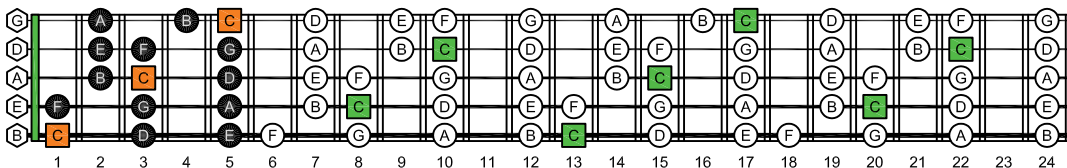

BAGED octaves - ENTIRE FINGERBOARD OCTAVE SHAPES

BAGED octaves C major scale (ionian mode) ENTIRE FINGERBOARD NOTE NAMES

BAGED octaves (3 notes per string) C major scale (ionian mode) ENTIRE FINGERBOARD NOTE NAMES : 4G1 box shape

BAGED octaves (3 notes per string) C major scale (ionian mode) ENTIRE FINGERBOARD NOTE NAMES : 4E2 box shape

BAGED octaves (3 notes per string) C major scale (ionian mode) ENTIRE FINGERBOARD NOTE NAMES : 5B3 box shape

BAGED octaves (3 notes per string) C major scale (ionian mode) ENTIRE FINGERBOARD NOTE NAMES : 4E2D box shape

BAGED octaves (3 notes per string) C major scale (ionian mode) ENTIRE FINGERBOARD NOTE NAMES : 5B3A1 box shape

BAGED octaves (3 notes per string) C major scale (ionian mode) ENTIRE FINGERBOARD NOTE NAMES : 5D2 box shape

BAGED octaves (3 notes per string) C major scale (ionian mode) ENTIRE FINGERBOARD NOTE NAMES : 3A1 box shape