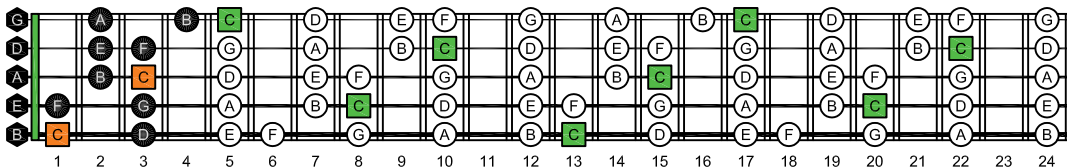

BAGED octaves - ENTIRE FINGERBOARD OCTAVE SHAPES

BAGED octaves C major scale (ionian mode) ENTIRE FINGERBOARD NOTE NAMES

BAGED octaves (3 notes per string) C major scale (ionian mode) ENTIRE FINGERBOARD NOTE NAMES : 4G1 box shape

BAGED octaves (3 notes per string) C major scale (ionian mode) ENTIRE FINGERBOARD NOTE NAMES : 4E2 box shape

BAGED octaves (3 notes per string) C major scale (ionian mode) ENTIRE FINGERBOARD NOTE NAMES : 5B3 box shape

BAGED octaves (3 notes per string) C major scale (ionian mode) ENTIRE FINGERBOARD NOTE NAMES : 4E2D box shape

BAGED octaves (3 notes per string) C major scale (ionian mode) ENTIRE FINGERBOARD NOTE NAMES : 5B3A1 box shape

BAGED octaves (3 notes per string) C major scale (ionian mode) ENTIRE FINGERBOARD NOTE NAMES : 5D2 box shape

BAGED octaves (3 notes per string) C major scale (ionian mode) ENTIRE FINGERBOARD NOTE NAMES : 3A1 box shape