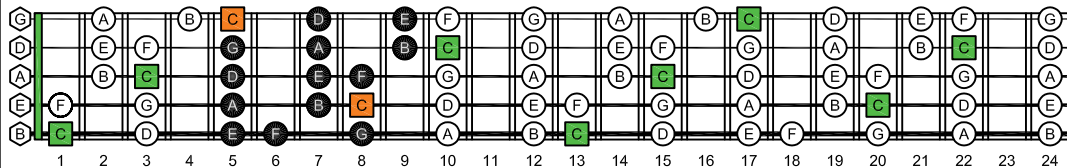

BAGED octaves - ENTIRE FINGERBOARD OCTAVE SHAPES

BAGED octaves C major scale (ionian mode) ENTIRE FINGERBOARD NOTE NAMES

BAGED octaves (3 notes per string) C major scale (ionian mode) ENTIRE FINGERBOARD NOTE NAMES : 4G1 box shape

BAGED octaves (3 notes per string) C major scale (ionian mode) ENTIRE FINGERBOARD NOTE NAMES : 4E2 box shape

BAGED octaves (3 notes per string) C major scale (ionian mode) ENTIRE FINGERBOARD NOTE NAMES : 5B3 box shape

BAGED octaves (3 notes per string) C major scale (ionian mode) ENTIRE FINGERBOARD NOTE NAMES : 4E2D box shape

BAGED octaves (3 notes per string) C major scale (ionian mode) ENTIRE FINGERBOARD NOTE NAMES : 5B3A1 box shape

BAGED octaves (3 notes per string) C major scale (ionian mode) ENTIRE FINGERBOARD NOTE NAMES : 5D2 box shape

BAGED octaves (3 notes per string) C major scale (ionian mode) ENTIRE FINGERBOARD NOTE NAMES : 3A1 box shape