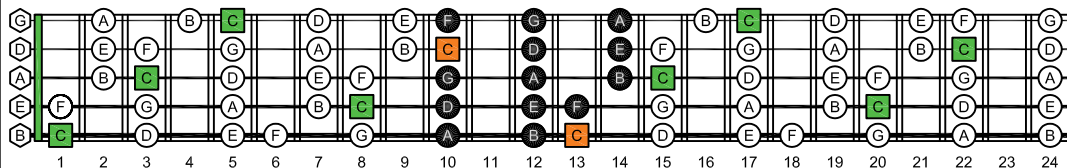

BAGED octaves - ENTIRE FINGERBOARD OCTAVE SHAPES

BAGED octaves C major scale (ionian mode) ENTIRE FINGERBOARD NOTE NAMES

BAGED octaves (3 notes per string) C major scale (ionian mode) ENTIRE FINGERBOARD NOTE NAMES : 4G1 box shape

BAGED octaves (3 notes per string) C major scale (ionian mode) ENTIRE FINGERBOARD NOTE NAMES : 4E2 box shape

BAGED octaves (3 notes per string) C major scale (ionian mode) ENTIRE FINGERBOARD NOTE NAMES : 5B3 box shape

BAGED octaves (3 notes per string) C major scale (ionian mode) ENTIRE FINGERBOARD NOTE NAMES : 4E2D box shape

BAGED octaves (3 notes per string) C major scale (ionian mode) ENTIRE FINGERBOARD NOTE NAMES : 5B3A1 box shape

BAGED octaves (3 notes per string) C major scale (ionian mode) ENTIRE FINGERBOARD NOTE NAMES : 5D2 box shape

BAGED octaves (3 notes per string) C major scale (ionian mode) ENTIRE FINGERBOARD NOTE NAMES : 3A1 box shape