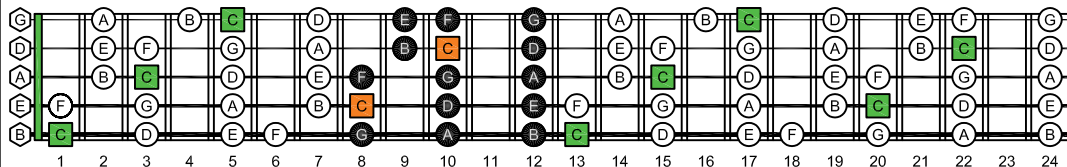

BAGED octaves - ENTIRE FINGERBOARD OCTAVE SHAPES

BAGED octaves C major scale (ionian mode) ENTIRE FINGERBOARD NOTE NAMES

BAGED octaves (3 notes per string) C major scale (ionian mode) ENTIRE FINGERBOARD NOTE NAMES : 4G1 box shape

BAGED octaves (3 notes per string) C major scale (ionian mode) ENTIRE FINGERBOARD NOTE NAMES : 4E2 box shape

BAGED octaves (3 notes per string) C major scale (ionian mode) ENTIRE FINGERBOARD NOTE NAMES : 5B3 box shape

BAGED octaves (3 notes per string) C major scale (ionian mode) ENTIRE FINGERBOARD NOTE NAMES : 4E2D box shape

BAGED octaves (3 notes per string) C major scale (ionian mode) ENTIRE FINGERBOARD NOTE NAMES : 5B3A1 box shape

BAGED octaves (3 notes per string) C major scale (ionian mode) ENTIRE FINGERBOARD NOTE NAMES : 5D2 box shape

BAGED octaves (3 notes per string) C major scale (ionian mode) ENTIRE FINGERBOARD NOTE NAMES : 3A1 box shape