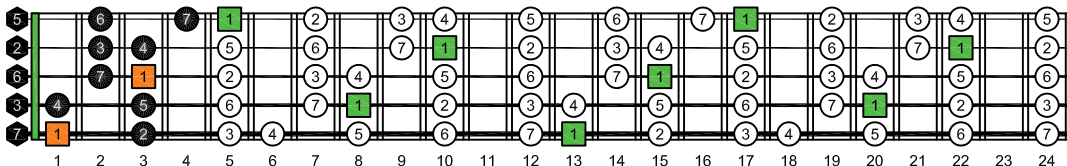

BAGED octaves - ENTIRE FINGERBOARD OCTAVE SHAPES

BAGED octaves C major scale (ionian mode) ENTIRE FINGERBOARD INTERVALS

BAGED octaves (3 notes per string) C major scale (ionian mode) ENTIRE FINGERBOARD INTERVALS : 4G1 box shape

BAGED octaves (3 notes per string) C major scale (ionian mode) ENTIRE FINGERBOARD INTERVALS : 4E2 box shape

BAGED octaves (3 notes per string) C major scale (ionian mode) ENTIRE FINGERBOARD INTERVALS : 5B3 box shape

BAGED octaves (3 notes per string) C major scale (ionian mode) ENTIRE FINGERBOARD INTERVALS : 4E2D box shape

BAGED octaves (3 notes per string) C major scale (ionian mode) ENTIRE FINGERBOARD INTERVALS : 5B3A1 box shape

BAGED octaves (3 notes per string) C major scale (ionian mode) ENTIRE FINGERBOARD INTERVALS : 5D2 box shape

BAGED octaves (3 notes per string) C major scale (ionian mode) ENTIRE FINGERBOARD INTERVALS : 3A1 box shape