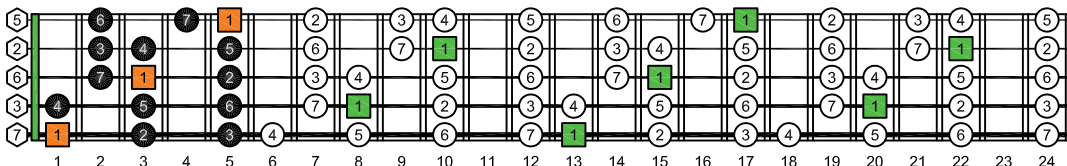

BAGED octaves - ENTIRE FINGERBOARD OCTAVE SHAPES

BAGED octaves C major scale (ionian mode) ENTIRE FINGERBOARD INTERVALS

BAGED octaves (3 notes per string) C major scale (ionian mode) ENTIRE FINGERBOARD INTERVALS : 4G1 box shape

BAGED octaves (3 notes per string) C major scale (ionian mode) ENTIRE FINGERBOARD INTERVALS : 4E2 box shape

BAGED octaves (3 notes per string) C major scale (ionian mode) ENTIRE FINGERBOARD INTERVALS : 5B3 box shape

BAGED octaves (3 notes per string) C major scale (ionian mode) ENTIRE FINGERBOARD INTERVALS : 4E2D box shape

BAGED octaves (3 notes per string) C major scale (ionian mode) ENTIRE FINGERBOARD INTERVALS : 5B3A1 box shape

BAGED octaves (3 notes per string) C major scale (ionian mode) ENTIRE FINGERBOARD INTERVALS : 5D2 box shape

BAGED octaves (3 notes per string) C major scale (ionian mode) ENTIRE FINGERBOARD INTERVALS : 3A1 box shape