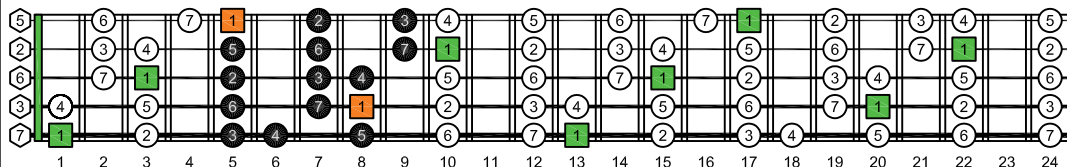

BAGED octaves - ENTIRE FINGERBOARD OCTAVE SHAPES

BAGED octaves C major scale (ionian mode) ENTIRE FINGERBOARD INTERVALS

BAGED octaves (3 notes per string) C major scale (ionian mode) ENTIRE FINGERBOARD INTERVALS : 4G1 box shape

BAGED octaves (3 notes per string) C major scale (ionian mode) ENTIRE FINGERBOARD INTERVALS : 4E2 box shape

BAGED octaves (3 notes per string) C major scale (ionian mode) ENTIRE FINGERBOARD INTERVALS : 5B3 box shape

BAGED octaves (3 notes per string) C major scale (ionian mode) ENTIRE FINGERBOARD INTERVALS : 4E2D box shape

BAGED octaves (3 notes per string) C major scale (ionian mode) ENTIRE FINGERBOARD INTERVALS : 5B3A1 box shape

BAGED octaves (3 notes per string) C major scale (ionian mode) ENTIRE FINGERBOARD INTERVALS : 5D2 box shape

BAGED octaves (3 notes per string) C major scale (ionian mode) ENTIRE FINGERBOARD INTERVALS : 3A1 box shape