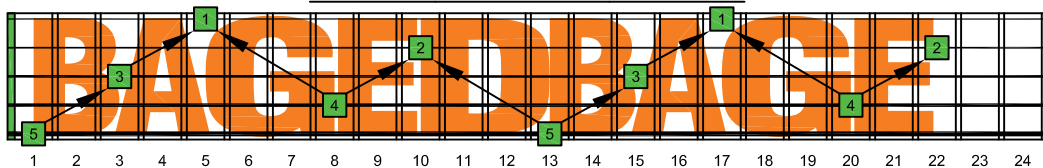

BAGED octaves - ENTIRE FINGERBOARD OCTAVE SHAPES

BAGED octaves C major scale (ionian mode) ENTIRE FINGERBOARD INTERVALS

BAGED octaves (3 notes per string) C major scale (ionian mode) ENTIRE FINGERBOARD INTERVALS : 4G1 box shape

BAGED octaves (3 notes per string) C major scale (ionian mode) ENTIRE FINGERBOARD INTERVALS : 4E2 box shape

BAGED octaves (3 notes per string) C major scale (ionian mode) ENTIRE FINGERBOARD INTERVALS : 5B3 box shape

BAGED octaves (3 notes per string) C major scale (ionian mode) ENTIRE FINGERBOARD INTERVALS : 4E2D box shape

BAGED octaves (3 notes per string) C major scale (ionian mode) ENTIRE FINGERBOARD INTERVALS : 5B3A1 box shape

BAGED octaves (3 notes per string) C major scale (ionian mode) ENTIRE FINGERBOARD INTERVALS : 5D2 box shape

BAGED octaves (3 notes per string) C major scale (ionian mode) ENTIRE FINGERBOARD INTERVALS : 3A1 box shape