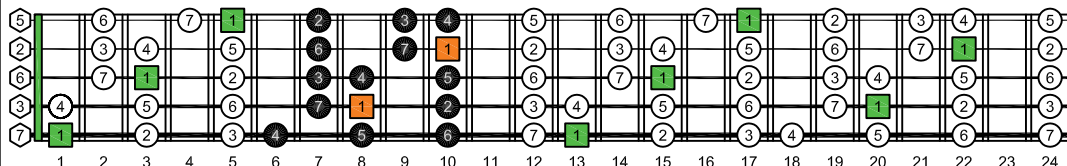

BAGED octaves - ENTIRE FINGERBOARD OCTAVE SHAPES

BAGED octaves C major scale (ionian mode) ENTIRE FINGERBOARD INTERVALS

BAGED octaves (3 notes per string) C major scale (ionian mode) ENTIRE FINGERBOARD INTERVALS : 4G1 box shape

BAGED octaves (3 notes per string) C major scale (ionian mode) ENTIRE FINGERBOARD INTERVALS : 4E2 box shape

BAGED octaves (3 notes per string) C major scale (ionian mode) ENTIRE FINGERBOARD INTERVALS : 5B3 box shape

BAGED octaves (3 notes per string) C major scale (ionian mode) ENTIRE FINGERBOARD INTERVALS : 4E2D box shape

BAGED octaves (3 notes per string) C major scale (ionian mode) ENTIRE FINGERBOARD INTERVALS : 5B3A1 box shape

BAGED octaves (3 notes per string) C major scale (ionian mode) ENTIRE FINGERBOARD INTERVALS : 5D2 box shape

BAGED octaves (3 notes per string) C major scale (ionian mode) ENTIRE FINGERBOARD INTERVALS : 3A1 box shape