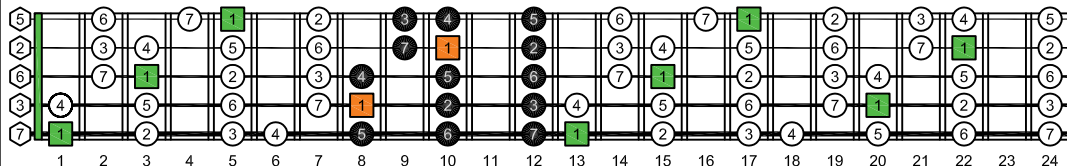

BAGED octaves - ENTIRE FINGERBOARD OCTAVE SHAPES

BAGED octaves C major scale (ionian mode) ENTIRE FINGERBOARD INTERVALS

BAGED octaves (3 notes per string) C major scale (ionian mode) ENTIRE FINGERBOARD INTERVALS : 4G1 box shape

BAGED octaves (3 notes per string) C major scale (ionian mode) ENTIRE FINGERBOARD INTERVALS : 4E2 box shape

BAGED octaves (3 notes per string) C major scale (ionian mode) ENTIRE FINGERBOARD INTERVALS : 5B3 box shape

BAGED octaves (3 notes per string) C major scale (ionian mode) ENTIRE FINGERBOARD INTERVALS : 4E2D box shape

BAGED octaves (3 notes per string) C major scale (ionian mode) ENTIRE FINGERBOARD INTERVALS : 5B3A1 box shape

BAGED octaves (3 notes per string) C major scale (ionian mode) ENTIRE FINGERBOARD INTERVALS : 5D2 box shape

BAGED octaves (3 notes per string) C major scale (ionian mode) ENTIRE FINGERBOARD INTERVALS : 3A1 box shape