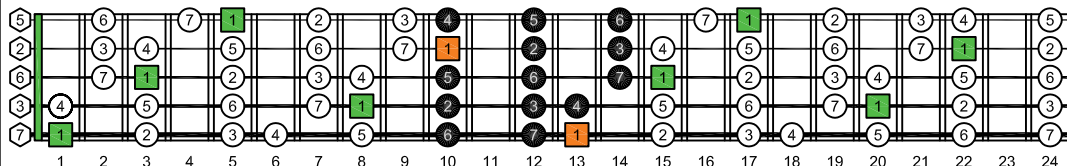

BAGED octaves - ENTIRE FINGERBOARD OCTAVE SHAPES

BAGED octaves C major scale (ionian mode) ENTIRE FINGERBOARD INTERVALS

BAGED octaves (3 notes per string) C major scale (ionian mode) ENTIRE FINGERBOARD INTERVALS : 4G1 box shape

BAGED octaves (3 notes per string) C major scale (ionian mode) ENTIRE FINGERBOARD INTERVALS : 4E2 box shape

BAGED octaves (3 notes per string) C major scale (ionian mode) ENTIRE FINGERBOARD INTERVALS : 5B3 box shape

BAGED octaves (3 notes per string) C major scale (ionian mode) ENTIRE FINGERBOARD INTERVALS : 4E2D box shape

BAGED octaves (3 notes per string) C major scale (ionian mode) ENTIRE FINGERBOARD INTERVALS : 5B3A1 box shape

BAGED octaves (3 notes per string) C major scale (ionian mode) ENTIRE FINGERBOARD INTERVALS : 5D2 box shape

BAGED octaves (3 notes per string) C major scale (ionian mode) ENTIRE FINGERBOARD INTERVALS : 3A1 box shape