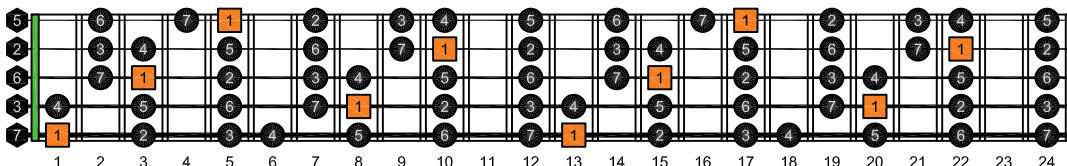

BAGED octaves - ENTIRE FINGERBOARD OCTAVE SHAPES

BAGED octaves C major scale (ionian mode) ENTIRE FINGERBOARD INTERVALS

BAGED octaves (3 notes per string) C major scale (ionian mode) ENTIRE FINGERBOARD INTERVALS : 4G1 box shape

BAGED octaves (3 notes per string) C major scale (ionian mode) ENTIRE FINGERBOARD INTERVALS : 4E2 box shape

BAGED octaves (3 notes per string) C major scale (ionian mode) ENTIRE FINGERBOARD INTERVALS : 5B3 box shape

BAGED octaves (3 notes per string) C major scale (ionian mode) ENTIRE FINGERBOARD INTERVALS : 4E2D box shape

BAGED octaves (3 notes per string) C major scale (ionian mode) ENTIRE FINGERBOARD INTERVALS : 5B3A1 box shape

BAGED octaves (3 notes per string) C major scale (ionian mode) ENTIRE FINGERBOARD INTERVALS : 5D2 box shape

BAGED octaves (3 notes per string) C major scale (ionian mode) ENTIRE FINGERBOARD INTERVALS : 3A1 box shape