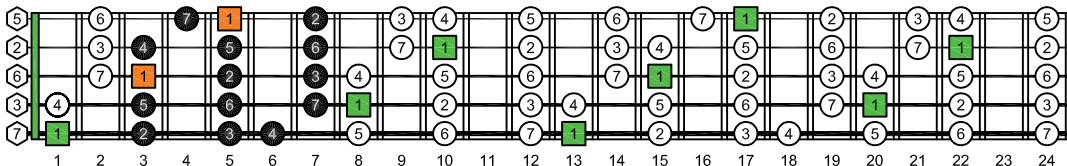

BAGED octaves - ENTIRE FINGERBOARD OCTAVE SHAPES

BAGED octaves C major scale (ionian mode) ENTIRE FINGERBOARD INTERVALS

BAGED octaves (3 notes per string) C major scale (ionian mode) ENTIRE FINGERBOARD INTERVALS : 4G1 box shape

BAGED octaves (3 notes per string) C major scale (ionian mode) ENTIRE FINGERBOARD INTERVALS : 4E2 box shape

BAGED octaves (3 notes per string) C major scale (ionian mode) ENTIRE FINGERBOARD INTERVALS : 5B3 box shape

BAGED octaves (3 notes per string) C major scale (ionian mode) ENTIRE FINGERBOARD INTERVALS : 4E2D box shape

BAGED octaves (3 notes per string) C major scale (ionian mode) ENTIRE FINGERBOARD INTERVALS : 5B3A1 box shape

BAGED octaves (3 notes per string) C major scale (ionian mode) ENTIRE FINGERBOARD INTERVALS : 5D2 box shape

BAGED octaves (3 notes per string) C major scale (ionian mode) ENTIRE FINGERBOARD INTERVALS : 3A1 box shape