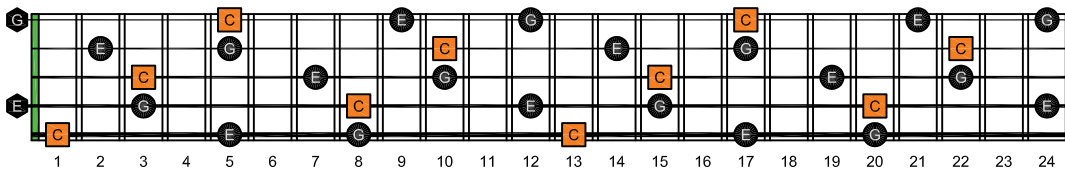

BAGED octaves - ENTIRE FINGERBOARD OCTAVE SHAPES

BAGED octaves C major arpeggio : ENTIRE FINGERBOARD NOTE NAMES

BAGED octaves (3 notes per string) C major arpeggio ENTIRE FINGERBOARD NOTE NAMES : 5B3 box shape

BAGED octaves (3 notes per string) C major arpeggio ENTIRE FINGERBOARD NOTE NAMES : 5B3A1 box shape

BAGED octaves (3 notes per string) C major arpeggio ENTIRE FINGERBOARD NOTE NAMES : 3A1 box shape

BAGED octaves (3 notes per string) C major arpeggio ENTIRE FINGERBOARD NOTE NAMES : 4G1 box shape

BAGED octaves (3 notes per string) C major arpeggio ENTIRE FINGERBOARD NOTE NAMES : 4E2 box shape

BAGED octaves (3 notes per string) C major arpeggio ENTIRE FINGERBOARD NOTE NAMES : 4E2D box shape

BAGED octaves (3 notes per string) C major arpeggio ENTIRE FINGERBOARD NOTE NAMES : 5D2 box shape

BAGED octaves (3 notes per string) C major arpeggio ENTIRE FINGERBOARD NOTE NAMES : 5B3 box shape at 12