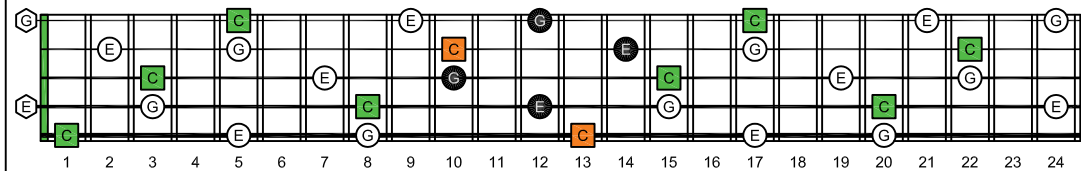

BAGED octaves - ENTIRE FINGERBOARD OCTAVE SHAPES

BAGED octaves C major arpeggio : ENTIRE FINGERBOARD NOTE NAMES

BAGED octaves (3 notes per string) C major arpeggio ENTIRE FINGERBOARD NOTE NAMES : 5B3 box shape

BAGED octaves (3 notes per string) C major arpeggio ENTIRE FINGERBOARD NOTE NAMES : 5B3A1 box shape

BAGED octaves (3 notes per string) C major arpeggio ENTIRE FINGERBOARD NOTE NAMES : 3A1 box shape

BAGED octaves (3 notes per string) C major arpeggio ENTIRE FINGERBOARD NOTE NAMES : 4G1 box shape

BAGED octaves (3 notes per string) C major arpeggio ENTIRE FINGERBOARD NOTE NAMES : 4E2 box shape

BAGED octaves (3 notes per string) C major arpeggio ENTIRE FINGERBOARD NOTE NAMES : 4E2D box shape

BAGED octaves (3 notes per string) C major arpeggio ENTIRE FINGERBOARD NOTE NAMES : 5D2 box shape