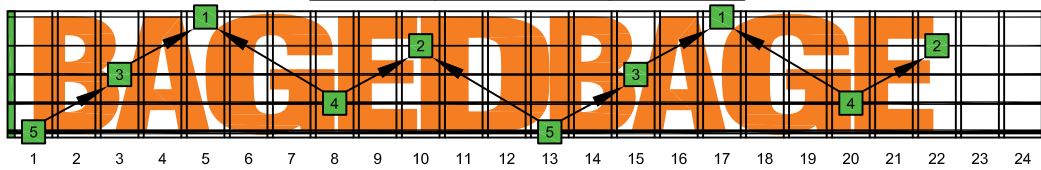

BAGED octaves - ENTIRE FINGERBOARD OCTAVE SHAPES

BAGED octaves C major arpeggio : ENTIRE FINGERBOARD NOTE NAMES

BAGED octaves (3 notes per string) C major arpeggio ENTIRE FINGERBOARD NOTE NAMES : 5B3 box shape

BAGED octaves (3 notes per string) C major arpeggio ENTIRE FINGERBOARD NOTE NAMES : 5B3A1 box shape

BAGED octaves (3 notes per string) C major arpeggio ENTIRE FINGERBOARD NOTE NAMES : 3A1 box shape

BAGED octaves (3 notes per string) C major arpeggio ENTIRE FINGERBOARD NOTE NAMES : 4G1 box shape