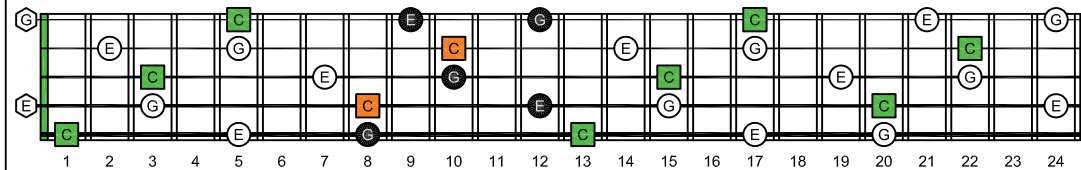

BAGED octaves - ENTIRE FINGERBOARD OCTAVE SHAPES

BAGED octaves C major arpeggio : ENTIRE FINGERBOARD NOTE NAMES

BAGED octaves (3 notes per string) C major arpeggio ENTIRE FINGERBOARD NOTE NAMES : 5B3 box shape

BAGED octaves (3 notes per string) C major arpeggio ENTIRE FINGERBOARD NOTE NAMES : 5B3A1 box shape

BAGED octaves (3 notes per string) C major arpeggio ENTIRE FINGERBOARD NOTE NAMES : 3A1 box shape

BAGED octaves (3 notes per string) C major arpeggio ENTIRE FINGERBOARD NOTE NAMES : 4G1 box shape

BAGED octaves (3 notes per string) C major arpeggio ENTIRE FINGERBOARD NOTE NAMES : 4E2 box shape

BAGED octaves (3 notes per string) C major arpeggio ENTIRE FINGERBOARD NOTE NAMES : 4E2D box shape

BAGED octaves (3 notes per string) C major arpeggio ENTIRE FINGERBOARD NOTE NAMES : 5D2 box shape