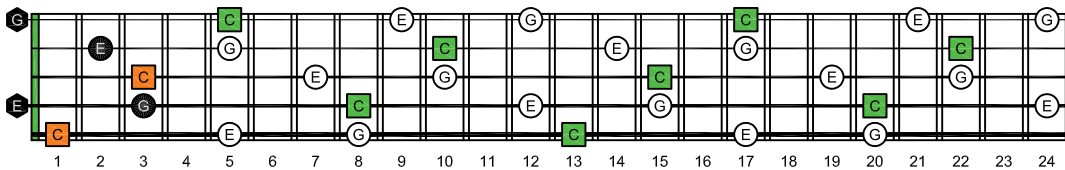

BAGED octaves - ENTIRE FINGERBOARD OCTAVE SHAPES

BAGED octaves C major arpeggio : ENTIRE FINGERBOARD NOTE NAMES

BAGED octaves (3 notes per string) C major arpeggio ENTIRE FINGERBOARD NOTE NAMES : 5B3 box shape

BAGED octaves (3 notes per string) C major arpeggio ENTIRE FINGERBOARD NOTE NAMES : 5B3A1 box shape

BAGED octaves (3 notes per string) C major arpeggio ENTIRE FINGERBOARD NOTE NAMES : 3A1 box shape

BAGED octaves (3 notes per string) C major arpeggio ENTIRE FINGERBOARD NOTE NAMES : 4G1 box shape

BAGED octaves (3 notes per string) C major arpeggio ENTIRE FINGERBOARD NOTE NAMES : 4E2 box shape

BAGED octaves (3 notes per string) C major arpeggio ENTIRE FINGERBOARD NOTE NAMES : 4E2D box shape

BAGED octaves (3 notes per string) C major arpeggio ENTIRE FINGERBOARD NOTE NAMES : 5D2 box shape