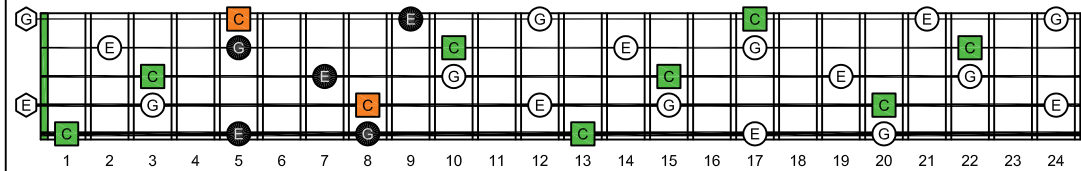

BAGED octaves - ENTIRE FINGERBOARD OCTAVE SHAPES

BAGED octaves C major arpeggio : ENTIRE FINGERBOARD NOTE NAMES

BAGED octaves (3 notes per string) C major arpeggio ENTIRE FINGERBOARD NOTE NAMES : 5B3 box shape

BAGED octaves (3 notes per string) C major arpeggio ENTIRE FINGERBOARD NOTE NAMES : 5B3A1 box shape

BAGED octaves (3 notes per string) C major arpeggio ENTIRE FINGERBOARD NOTE NAMES : 3A1 box shape

BAGED octaves (3 notes per string) C major arpeggio ENTIRE FINGERBOARD NOTE NAMES : 4G1 box shape

BAGED octaves (3 notes per string) C major arpeggio ENTIRE FINGERBOARD NOTE NAMES : 4E2 box shape

BAGED octaves (3 notes per string) C major arpeggio ENTIRE FINGERBOARD NOTE NAMES : 4E2D box shape

BAGED octaves (3 notes per string) C major arpeggio ENTIRE FINGERBOARD NOTE NAMES : 5D2 box shape