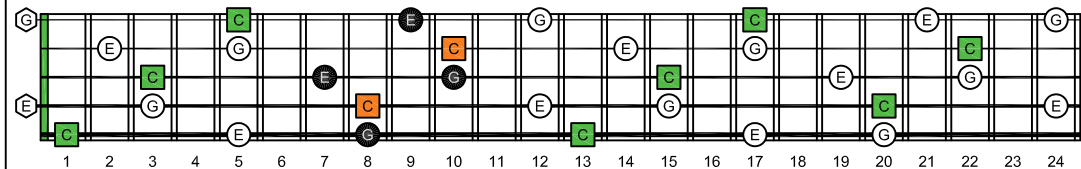

BAGED octaves - ENTIRE FINGERBOARD OCTAVE SHAPES

BAGED octaves C major arpeggio : ENTIRE FINGERBOARD NOTE NAMES

BAGED octaves (3 notes per string) C major arpeggio ENTIRE FINGERBOARD NOTE NAMES : 5B3 box shape

BAGED octaves (3 notes per string) C major arpeggio ENTIRE FINGERBOARD NOTE NAMES : 5B3A1 box shape

BAGED octaves (3 notes per string) C major arpeggio ENTIRE FINGERBOARD NOTE NAMES : 3A1 box shape

BAGED octaves (3 notes per string) C major arpeggio ENTIRE FINGERBOARD NOTE NAMES : 4G1 box shape

BAGED octaves (3 notes per string) C major arpeggio ENTIRE FINGERBOARD NOTE NAMES : 4E2 box shape

BAGED octaves (3 notes per string) C major arpeggio ENTIRE FINGERBOARD NOTE NAMES : 4E2D box shape

BAGED octaves (3 notes per string) C major arpeggio ENTIRE FINGERBOARD NOTE NAMES : 5D2 box shape