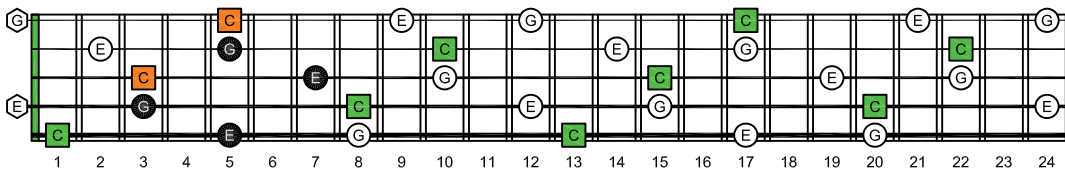

BAGED octaves - ENTIRE FINGERBOARD OCTAVE SHAPES

BAGED octaves C major arpeggio : ENTIRE FINGERBOARD NOTE NAMES

BAGED octaves (3 notes per string) C major arpeggio ENTIRE FINGERBOARD NOTE NAMES : 5B3 box shape

BAGED octaves (3 notes per string) C major arpeggio ENTIRE FINGERBOARD NOTE NAMES : 5B3A1 box shape

BAGED octaves (3 notes per string) C major arpeggio ENTIRE FINGERBOARD NOTE NAMES : 3A1 box shape

BAGED octaves (3 notes per string) C major arpeggio ENTIRE FINGERBOARD NOTE NAMES : 4G1 box shape

BAGED octaves (3 notes per string) C major arpeggio ENTIRE FINGERBOARD NOTE NAMES : 4E2 box shape

BAGED octaves (3 notes per string) C major arpeggio ENTIRE FINGERBOARD NOTE NAMES : 4E2D box shape

BAGED octaves (3 notes per string) C major arpeggio ENTIRE FINGERBOARD NOTE NAMES : 5D2 box shape