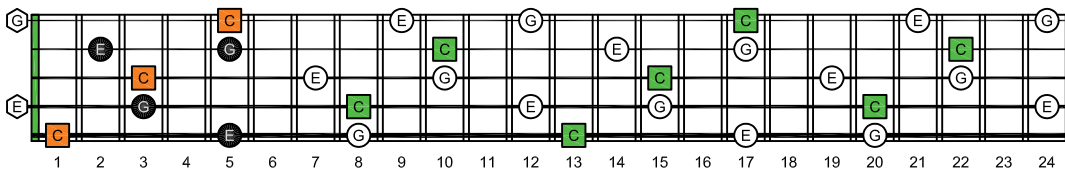

BAGED octaves - ENTIRE FINGERBOARD OCTAVE SHAPES

BAGED octaves C major arpeggio : ENTIRE FINGERBOARD NOTE NAMES

BAGED octaves (3 notes per string) C major arpeggio ENTIRE FINGERBOARD NOTE NAMES : 5B3 box shape

BAGED octaves (3 notes per string) C major arpeggio ENTIRE FINGERBOARD NOTE NAMES : 5B3A1 box shape

BAGED octaves (3 notes per string) C major arpeggio ENTIRE FINGERBOARD NOTE NAMES : 3A1 box shape

BAGED octaves (3 notes per string) C major arpeggio ENTIRE FINGERBOARD NOTE NAMES : 4G1 box shape

BAGED octaves (3 notes per string) C major arpeggio ENTIRE FINGERBOARD NOTE NAMES : 4E2 box shape

BAGED octaves (3 notes per string) C major arpeggio ENTIRE FINGERBOARD NOTE NAMES : 4E2D box shape

BAGED octaves (3 notes per string) C major arpeggio ENTIRE FINGERBOARD NOTE NAMES : 5D2 box shape