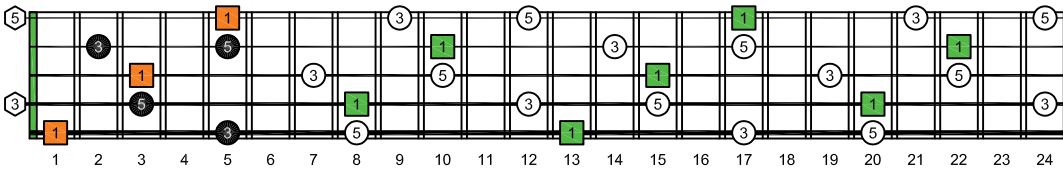

BAGED octaves - ENTIRE FINGERBOARD OCTAVE SHAPES

BAGED octaves C major arpeggio : ENTIRE FINGERBOARD INTERVALS

BAGED octaves (3 notes per string) C major arpeggio ENTIRE FINGERBOARD INTERVALS : 5B3 box shape

BAGED octaves (3 notes per string) C major arpeggio ENTIRE FINGERBOARD INTERVALS : 5B3A1 box shape

BAGED octaves (3 notes per string) C major arpeggio ENTIRE FINGERBOARD INTERVALS : 3A1 box shape

BAGED octaves (3 notes per string) C major arpeggio ENTIRE FINGERBOARD INTERVALS : 4G1 box shape

BAGED octaves (3 notes per string) C major arpeggio ENTIRE FINGERBOARD INTERVALS : 4E2 box shape

BAGED octaves (3 notes per string) C major arpeggio ENTIRE FINGERBOARD INTERVALS : 4E2D box shape

BAGED octaves (3 notes per string) C major arpeggio ENTIRE FINGERBOARD INTERVALS : 5D2 box shape

BAGED octaves (3 notes per string) C major arpeggio ENTIRE FINGERBOARD INTERVALS : 5B3 box shape at 12