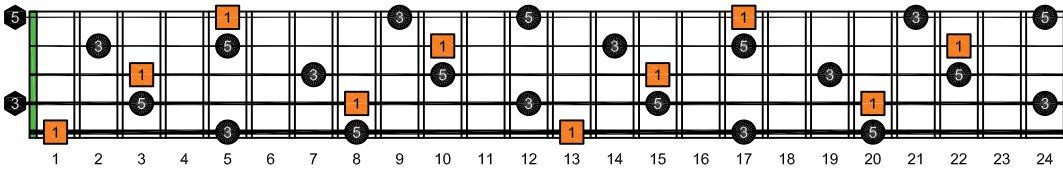

BAGED octaves - ENTIRE FINGERBOARD OCTAVE SHAPES

BAGED octaves C major arpeggio : ENTIRE FINGERBOARD INTERVALS

BAGED octaves (3 notes per string) C major arpeggio ENTIRE FINGERBOARD INTERVALS : 5B3 box shape

BAGED octaves (3 notes per string) C major arpeggio ENTIRE FINGERBOARD INTERVALS : 5B3A1 box shape

BAGED octaves (3 notes per string) C major arpeggio ENTIRE FINGERBOARD INTERVALS : 3A1 box shape

BAGED octaves (3 notes per string) C major arpeggio ENTIRE FINGERBOARD INTERVALS : 4G1 box shape

BAGED octaves (3 notes per string) C major arpeggio ENTIRE FINGERBOARD INTERVALS : 4E2 box shape

BAGED octaves (3 notes per string) C major arpeggio ENTIRE FINGERBOARD INTERVALS : 4E2D box shape

BAGED octaves (3 notes per string) C major arpeggio ENTIRE FINGERBOARD INTERVALS : 5D2 box shape

BAGED octaves (3 notes per string) C major arpeggio ENTIRE FINGERBOARD INTERVALS : 5B3 box shape at 12