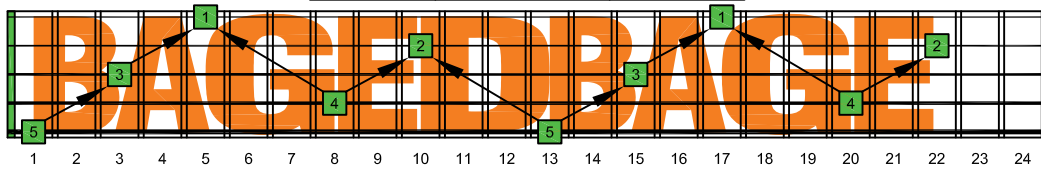

BAGED octaves - ENTIRE FINGERBOARD OCTAVE SHAPES

BAGED octaves C major arpeggio : ENTIRE FINGERBOARD INTERVALS

BAGED octaves (3 notes per string) C major arpeggio ENTIRE FINGERBOARD INTERVALS : 5B3 box shape

BAGED octaves (3 notes per string) C major arpeggio ENTIRE FINGERBOARD INTERVALS : 5B3A1 box shape

BAGED octaves (3 notes per string) C major arpeggio ENTIRE FINGERBOARD INTERVALS : 3A1 box shape

BAGED octaves (3 notes per string) C major arpeggio ENTIRE FINGERBOARD INTERVALS : 4G1 box shape

BAGED octaves (3 notes per string) C major arpeggio ENTIRE FINGERBOARD INTERVALS : 4E2 box shape

BAGED octaves (3 notes per string) C major arpeggio ENTIRE FINGERBOARD INTERVALS : 4E2D box shape

BAGED octaves (3 notes per string) C major arpeggio ENTIRE FINGERBOARD INTERVALS : 5D2 box shape