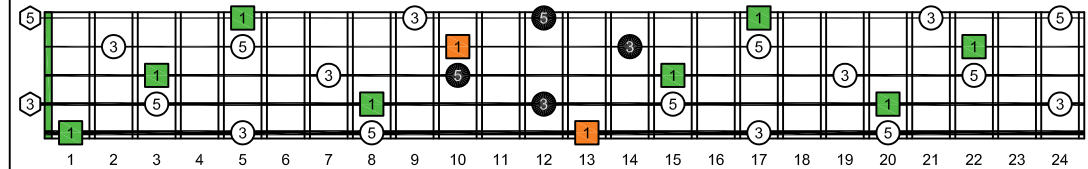

BAGED octaves - ENTIRE FINGERBOARD OCTAVE SHAPES

BAGED octaves C major arpeggio : ENTIRE FINGERBOARD INTERVALS

BAGED octaves (3 notes per string) C major arpeggio ENTIRE FINGERBOARD INTERVALS : 5B3 box shape

BAGED octaves (3 notes per string) C major arpeggio ENTIRE FINGERBOARD INTERVALS : 5B3A1 box shape

BAGED octaves (3 notes per string) C major arpeggio ENTIRE FINGERBOARD INTERVALS : 3A1 box shape

BAGED octaves (3 notes per string) C major arpeggio ENTIRE FINGERBOARD INTERVALS : 4G1 box shape

BAGED octaves (3 notes per string) C major arpeggio ENTIRE FINGERBOARD INTERVALS : 4E2 box shape

BAGED octaves (3 notes per string) C major arpeggio ENTIRE FINGERBOARD INTERVALS : 4E2D box shape

BAGED octaves (3 notes per string) C major arpeggio ENTIRE FINGERBOARD INTERVALS : 5D2 box shape

BAGED octaves (3 notes per string) C major arpeggio ENTIRE FINGERBOARD INTERVALS : 5B3 box shape at 12