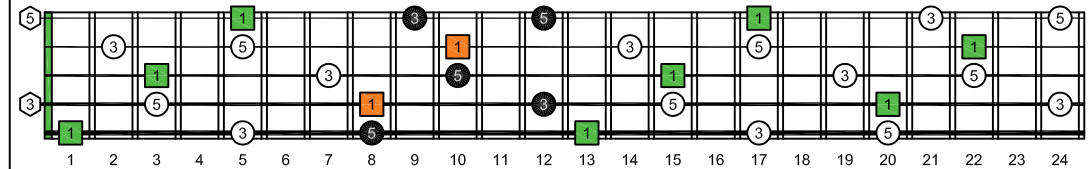

BAGED octaves - ENTIRE FINGERBOARD OCTAVE SHAPES

BAGED octaves C major arpeggio : ENTIRE FINGERBOARD INTERVALS

BAGED octaves (3 notes per string) C major arpeggio ENTIRE FINGERBOARD INTERVALS : 5B3 box shape

BAGED octaves (3 notes per string) C major arpeggio ENTIRE FINGERBOARD INTERVALS : 5B3A1 box shape

BAGED octaves (3 notes per string) C major arpeggio ENTIRE FINGERBOARD INTERVALS : 3A1 box shape

BAGED octaves (3 notes per string) C major arpeggio ENTIRE FINGERBOARD INTERVALS : 4G1 box shape

BAGED octaves (3 notes per string) C major arpeggio ENTIRE FINGERBOARD INTERVALS : 4E2 box shape

BAGED octaves (3 notes per string) C major arpeggio ENTIRE FINGERBOARD INTERVALS : 4E2D box shape

BAGED octaves (3 notes per string) C major arpeggio ENTIRE FINGERBOARD INTERVALS : 5D2 box shape

BAGED octaves (3 notes per string) C major arpeggio ENTIRE FINGERBOARD INTERVALS : 5B3 box shape at 12