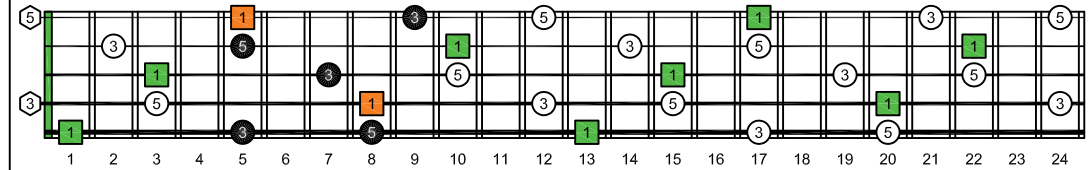

BAGED octaves - ENTIRE FINGERBOARD OCTAVE SHAPES

BAGED octaves C major arpeggio : ENTIRE FINGERBOARD INTERVALS

BAGED octaves (3 notes per string) C major arpeggio ENTIRE FINGERBOARD INTERVALS : 5B3 box shape

BAGED octaves (3 notes per string) C major arpeggio ENTIRE FINGERBOARD INTERVALS : 5B3A1 box shape

BAGED octaves (3 notes per string) C major arpeggio ENTIRE FINGERBOARD INTERVALS : 3A1 box shape

BAGED octaves (3 notes per string) C major arpeggio ENTIRE FINGERBOARD INTERVALS : 4G1 box shape

BAGED octaves (3 notes per string) C major arpeggio ENTIRE FINGERBOARD INTERVALS : 4E2 box shape

BAGED octaves (3 notes per string) C major arpeggio ENTIRE FINGERBOARD INTERVALS : 4E2D box shape

BAGED octaves (3 notes per string) C major arpeggio ENTIRE FINGERBOARD INTERVALS : 5D2 box shape

BAGED octaves (3 notes per string) C major arpeggio ENTIRE FINGERBOARD INTERVALS : 5B3 box shape at 12