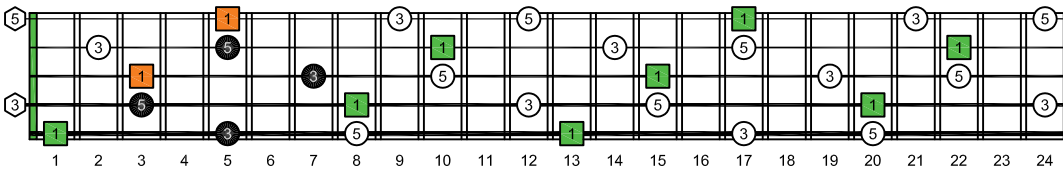

BAGED octaves - ENTIRE FINGERBOARD OCTAVE SHAPES

BAGED octaves C major arpeggio : ENTIRE FINGERBOARD INTERVALS

BAGED octaves (3 notes per string) C major arpeggio ENTIRE FINGERBOARD INTERVALS : 5B3 box shape

BAGED octaves (3 notes per string) C major arpeggio ENTIRE FINGERBOARD INTERVALS : 5B3A1 box shape

BAGED octaves (3 notes per string) C major arpeggio ENTIRE FINGERBOARD INTERVALS : 3A1 box shape

BAGED octaves (3 notes per string) C major arpeggio ENTIRE FINGERBOARD INTERVALS : 4G1 box shape

BAGED octaves (3 notes per string) C major arpeggio ENTIRE FINGERBOARD INTERVALS : 4E2 box shape

BAGED octaves (3 notes per string) C major arpeggio ENTIRE FINGERBOARD INTERVALS : 4E2D box shape

BAGED octaves (3 notes per string) C major arpeggio ENTIRE FINGERBOARD INTERVALS : 5D2 box shape

BAGED octaves (3 notes per string) C major arpeggio ENTIRE FINGERBOARD INTERVALS : 5B3 box shape at 12