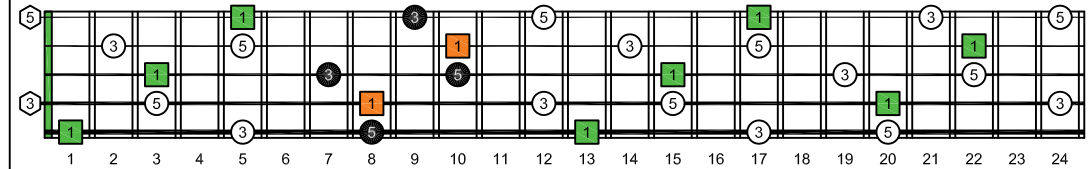

BAGED octaves - ENTIRE FINGERBOARD OCTAVE SHAPES

BAGED octaves C major arpeggio : ENTIRE FINGERBOARD INTERVALS

BAGED octaves (3 notes per string) C major arpeggio ENTIRE FINGERBOARD INTERVALS : 5B3 box shape

BAGED octaves (3 notes per string) C major arpeggio ENTIRE FINGERBOARD INTERVALS : 5B3A1 box shape

BAGED octaves (3 notes per string) C major arpeggio ENTIRE FINGERBOARD INTERVALS : 3A1 box shape

BAGED octaves (3 notes per string) C major arpeggio ENTIRE FINGERBOARD INTERVALS : 4G1 box shape

BAGED octaves (3 notes per string) C major arpeggio ENTIRE FINGERBOARD INTERVALS : 4E2 box shape

BAGED octaves (3 notes per string) C major arpeggio ENTIRE FINGERBOARD INTERVALS : 4E2D box shape

BAGED octaves (3 notes per string) C major arpeggio ENTIRE FINGERBOARD INTERVALS : 5D2 box shape

BAGED octaves (3 notes per string) C major arpeggio ENTIRE FINGERBOARD INTERVALS : 5B3 box shape at 12