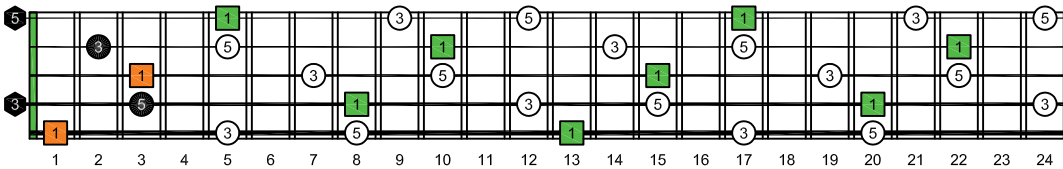

BAGED octaves - ENTIRE FINGERBOARD OCTAVE SHAPES

BAGED octaves C major arpeggio : ENTIRE FINGERBOARD INTERVALS

BAGED octaves (3 notes per string) C major arpeggio ENTIRE FINGERBOARD INTERVALS : 5B3 box shape

BAGED octaves (3 notes per string) C major arpeggio ENTIRE FINGERBOARD INTERVALS : 5B3A1 box shape

BAGED octaves (3 notes per string) C major arpeggio ENTIRE FINGERBOARD INTERVALS : 3A1 box shape

BAGED octaves (3 notes per string) C major arpeggio ENTIRE FINGERBOARD INTERVALS : 4G1 box shape

BAGED octaves (3 notes per string) C major arpeggio ENTIRE FINGERBOARD INTERVALS : 4E2 box shape

BAGED octaves (3 notes per string) C major arpeggio ENTIRE FINGERBOARD INTERVALS : 4E2D box shape

BAGED octaves (3 notes per string) C major arpeggio ENTIRE FINGERBOARD INTERVALS : 5D2 box shape

BAGED octaves (3 notes per string) C major arpeggio ENTIRE FINGERBOARD INTERVALS : 5B3 box shape at 12