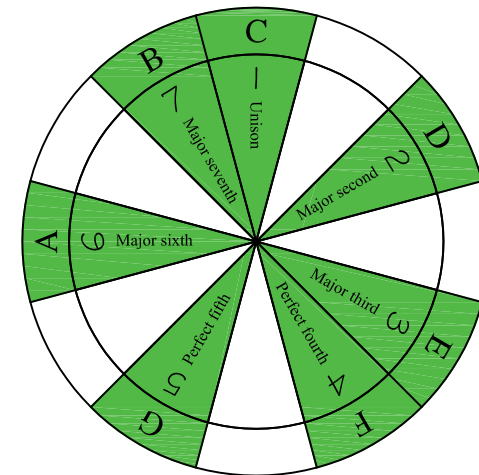

ENTIRE FINGERBOARD NOTE NAMES

ENTIRE FINGERBOARD INTERVALS

C major scale SEMITONOMETER