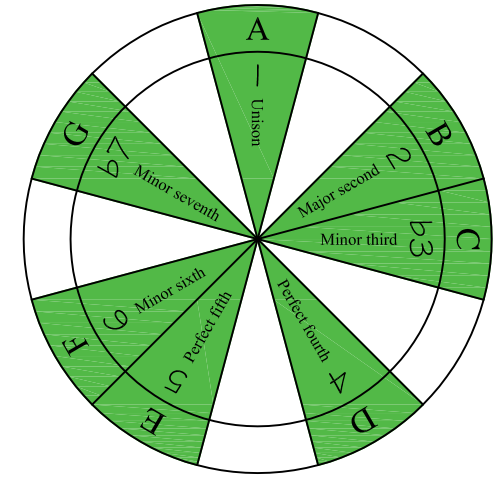

ENTIRE FINGERBOARD NOTE NAMES

ENTIRE FINGERBOARD INTERVALS

# A minor scale AGEDC octaves (box shapes)

A minor scale  
SEMITONOMETER