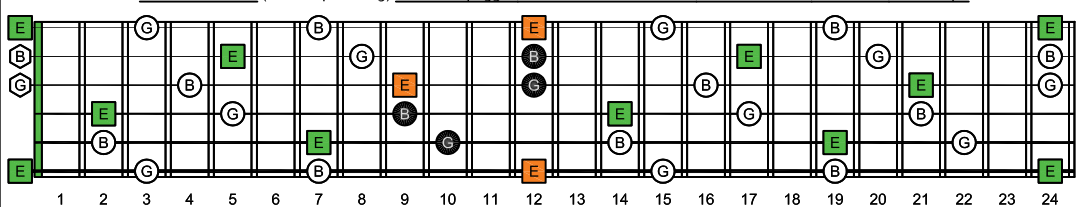

EDCAG octaves E natural - FINGERBOARD OCTAVE SHAPES

EDCAG octaves E minor arpeggio : ENTIRE FINGERBOARD NOTE NAMES

EDCAG octaves (3 notes per string) E minor arpeggio ENTIRE FINGERBOARD NOTE NAMES : 6Em4Dm2 box shape

EDCAG octaves (3 notes per string) E minor arpeggio ENTIRE FINGERBOARD NOTE NAMES : 4Dm2 box shape

EDCAG octaves (3 notes per string) E minor arpeggio ENTIRE FINGERBOARD NOTE NAMES : 5Cm2 box shape

EDCAG octaves (3 notes per string) E minor arpeggio ENTIRE FINGERBOARD NOTE NAMES : 5Am3 box shape

EDCAG octaves (3 notes per string) E minor arpeggio ENTIRE FINGERBOARD NOTE NAMES : 5Am3Gm1 box shape

EDCAG octaves (3 notes per string) E minor arpeggio ENTIRE FINGERBOARD NOTE NAMES : 6Gm3Gm1 box shape

EDCAG octaves (3 notes per string) E minor arpeggio ENTIRE FINGERBOARD NOTE NAMES : 6Em4Em1 box shape

EDCAG octaves (3 notes per string) E minor arpeggio ENTIRE FINGERBOARD NOTE NAMES : 6Em4Dm2 box shape at 12