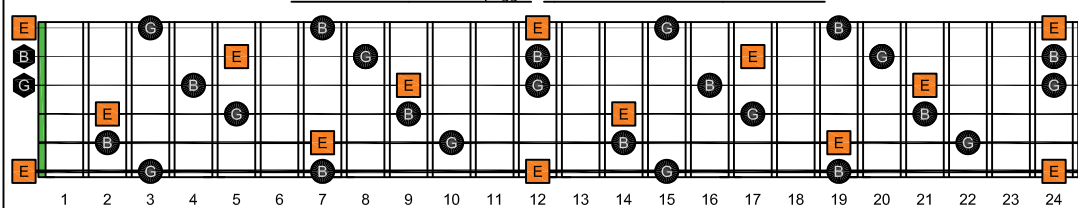

EDCAG octaves E natural - FINGERBOARD OCTAVE SHAPES

EDCAG octaves E minor arpeggio : ENTIRE FINGERBOARD NOTE NAMES

EDCAG octaves (3 notes per string) E minor arpeggio ENTIRE FINGERBOARD NOTE NAMES : 6Em4Dm2 box shape

EDCAG octaves (3 notes per string) E minor arpeggio ENTIRE FINGERBOARD NOTE NAMES : 4Dm2 box shape

EDCAG octaves (3 notes per string) E minor arpeggio ENTIRE FINGERBOARD NOTE NAMES : 5Cm2 box shape

EDCAG octaves (3 notes per string) E minor arpeggio ENTIRE FINGERBOARD NOTE NAMES : 5Am3 box shape

EDCAG octaves (3 notes per string) E minor arpeggio ENTIRE FINGERBOARD NOTE NAMES : 5Am3Gm1 box shape

EDCAG octaves (3 notes per string) E minor arpeggio ENTIRE FINGERBOARD NOTE NAMES : 6Gm3Gm1 box shape

EDCAG octaves (3 notes per string) E minor arpeggio ENTIRE FINGERBOARD NOTE NAMES : 6Em4Em1 box shape

EDCAG octaves (3 notes per string) E minor arpeggio ENTIRE FINGERBOARD NOTE NAMES : 6Em4Dm2 box shape at 12