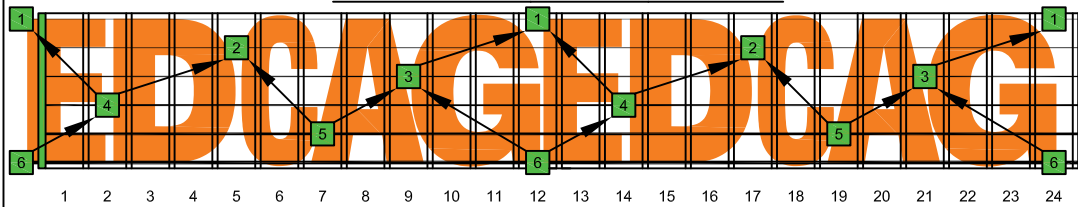

EDCAG octaves E natural - FINGERBOARD OCTAVE SHAPES

EDCAG octaves E minor arpeggio : ENTIRE FINGERBOARD NOTE NAMES

EDCAG octaves (3 notes per string) E minor arpeggio ENTIRE FINGERBOARD NOTE NAMES : 6Em4Dm2 box shape

EDCAG octaves (3 notes per string) E minor arpeggio ENTIRE FINGERBOARD NOTE NAMES : 4Dm2 box shape

EDCAG octaves (3 notes per string) E minor arpeggio ENTIRE FINGERBOARD NOTE NAMES : 5Cm2 box shape

EDCAG octaves (3 notes per string) E minor arpeggio ENTIRE FINGERBOARD NOTE NAMES : 5Am3 box shape

EDCAG octaves (3 notes per string) E minor arpeggio ENTIRE FINGERBOARD NOTE NAMES : 5Am3Gm1 box shape

EDCAG octaves (3 notes per string) E minor arpeggio ENTIRE FINGERBOARD NOTE NAMES : 6Gm3Gm1 box shape

EDCAG octaves (3 notes per string) E minor arpeggio ENTIRE FINGERBOARD NOTE NAMES : 6Em4Em1 box shape

EDCAG octaves (3 notes per string) E minor arpeggio ENTIRE FINGERBOARD NOTE NAMES : 6Em4Dm2 box shape at 12