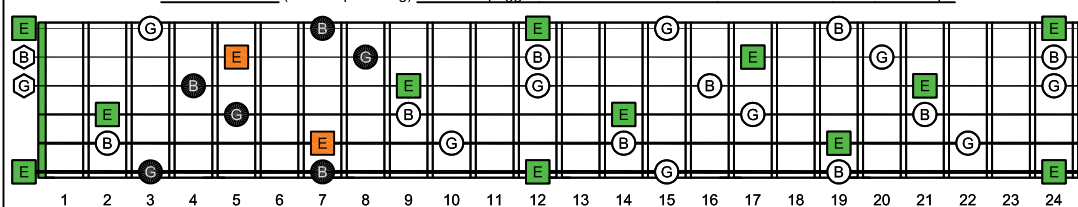

EDCAG octaves E natural - FINGERBOARD OCTAVE SHAPES

EDCAG octaves E minor arpeggio : ENTIRE FINGERBOARD NOTE NAMES

EDCAG octaves (3 notes per string) E minor arpeggio ENTIRE FINGERBOARD NOTE NAMES : 6Em4Dm2 box shape

EDCAG octaves (3 notes per string) E minor arpeggio ENTIRE FINGERBOARD NOTE NAMES : 4Dm2 box shape

EDCAG octaves (3 notes per string) E minor arpeggio ENTIRE FINGERBOARD NOTE NAMES : 5Cm2 box shape

EDCAG octaves (3 notes per string) E minor arpeggio ENTIRE FINGERBOARD NOTE NAMES : 5Am3 box shape

EDCAG octaves (3 notes per string) E minor arpeggio ENTIRE FINGERBOARD NOTE NAMES : 5Am3Gm1 box shape

EDCAG octaves (3 notes per string) E minor arpeggio ENTIRE FINGERBOARD NOTE NAMES : 6Gm3Gm1 box shape

EDCAG octaves (3 notes per string) E minor arpeggio ENTIRE FINGERBOARD NOTE NAMES : 6Em4Em1 box shape

EDCAG octaves (3 notes per string) E minor arpeggio ENTIRE FINGERBOARD NOTE NAMES : 6Em4Dm2 box shape at 12