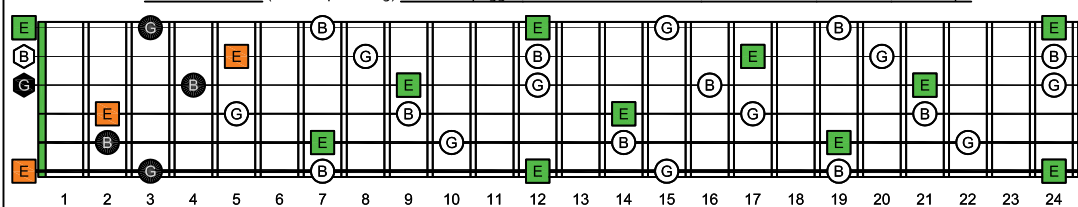

EDCAG octaves E natural - FINGERBOARD OCTAVE SHAPES

EDCAG octaves E minor arpeggio : ENTIRE FINGERBOARD NOTE NAMES

EDCAG octaves (3 notes per string) E minor arpeggio ENTIRE FINGERBOARD NOTE NAMES : 6Em4Dm2 box shape

EDCAG octaves (3 notes per string) E minor arpeggio ENTIRE FINGERBOARD NOTE NAMES : 4Dm2 box shape

EDCAG octaves (3 notes per string) E minor arpeggio ENTIRE FINGERBOARD NOTE NAMES : 5Cm2 box shape

EDCAG octaves (3 notes per string) E minor arpeggio ENTIRE FINGERBOARD NOTE NAMES : 5Am3 box shape

EDCAG octaves (3 notes per string) E minor arpeggio ENTIRE FINGERBOARD NOTE NAMES : 5Am3Gm1 box shape

EDCAG octaves (3 notes per string) E minor arpeggio ENTIRE FINGERBOARD NOTE NAMES : 6Gm3Gm1 box shape

EDCAG octaves (3 notes per string) E minor arpeggio ENTIRE FINGERBOARD NOTE NAMES : 6Em4Em1 box shape

EDCAG octaves (3 notes per string) E minor arpeggio ENTIRE FINGERBOARD NOTE NAMES : 6Em4Dm2 box shape at 12