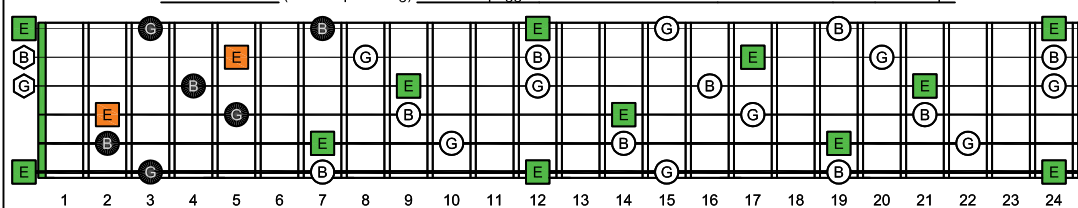

EDCAG octaves E natural - FINGERBOARD OCTAVE SHAPES

EDCAG octaves E minor arpeggio : ENTIRE FINGERBOARD NOTE NAMES

EDCAG octaves (3 notes per string) E minor arpeggio ENTIRE FINGERBOARD NOTE NAMES : 6Em4Dm2 box shape

EDCAG octaves (3 notes per string) E minor arpeggio ENTIRE FINGERBOARD NOTE NAMES : 4Dm2 box shape

EDCAG octaves (3 notes per string) E minor arpeggio ENTIRE FINGERBOARD NOTE NAMES : 5Cm2 box shape

EDCAG octaves (3 notes per string) E minor arpeggio ENTIRE FINGERBOARD NOTE NAMES : 5Am3 box shape

EDCAG octaves (3 notes per string) E minor arpeggio ENTIRE FINGERBOARD NOTE NAMES : 5Am3Gm1 box shape

EDCAG octaves (3 notes per string) E minor arpeggio ENTIRE FINGERBOARD NOTE NAMES : 6Gm3Gm1 box shape

EDCAG octaves (3 notes per string) E minor arpeggio ENTIRE FINGERBOARD NOTE NAMES : 6Em4Em1 box shape

EDCAG octaves (3 notes per string) E minor arpeggio ENTIRE FINGERBOARD NOTE NAMES : 6Em4Dm2 box shape at 12