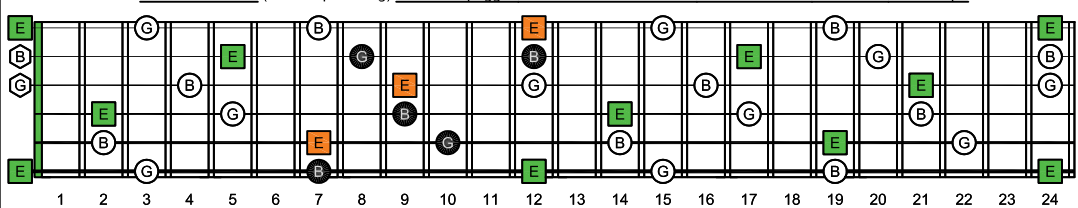

EDCAG octaves E natural - FINGERBOARD OCTAVE SHAPES

EDCAG octaves E minor arpeggio : ENTIRE FINGERBOARD NOTE NAMES

EDCAG octaves (3 notes per string) E minor arpeggio ENTIRE FINGERBOARD NOTE NAMES : 6Em4Dm2 box shape

EDCAG octaves (3 notes per string) E minor arpeggio ENTIRE FINGERBOARD NOTE NAMES : 4Dm2 box shape

EDCAG octaves (3 notes per string) E minor arpeggio ENTIRE FINGERBOARD NOTE NAMES : 5Cm2 box shape

EDCAG octaves (3 notes per string) E minor arpeggio ENTIRE FINGERBOARD NOTE NAMES : 5Am3 box shape

EDCAG octaves (3 notes per string) E minor arpeggio ENTIRE FINGERBOARD NOTE NAMES : 5Am3Gm1 box shape

EDCAG octaves (3 notes per string) E minor arpeggio ENTIRE FINGERBOARD NOTE NAMES : 6Gm3Gm1 box shape

EDCAG octaves (3 notes per string) E minor arpeggio ENTIRE FINGERBOARD NOTE NAMES : 6Em4Em1 box shape

EDCAG octaves (3 notes per string) E minor arpeggio ENTIRE FINGERBOARD NOTE NAMES : 6Em4Dm2 box shape at 12