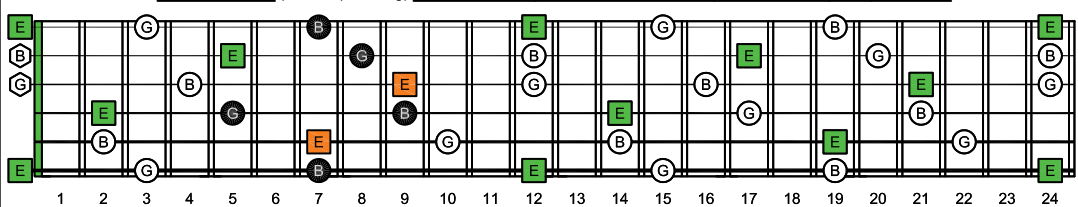

EDCAG octaves E natural - FINGERBOARD OCTAVE SHAPES

EDCAG octaves E minor arpeggio : ENTIRE FINGERBOARD NOTE NAMES

EDCAG octaves (3 notes per string) E minor arpeggio ENTIRE FINGERBOARD NOTE NAMES : 6Em4Dm2 box shape

EDCAG octaves (3 notes per string) E minor arpeggio ENTIRE FINGERBOARD NOTE NAMES : 4Dm2 box shape

EDCAG octaves (3 notes per string) E minor arpeggio ENTIRE FINGERBOARD NOTE NAMES : 5Cm2 box shape

EDCAG octaves (3 notes per string) E minor arpeggio ENTIRE FINGERBOARD NOTE NAMES : 5Am3 box shape

EDCAG octaves (3 notes per string) E minor arpeggio ENTIRE FINGERBOARD NOTE NAMES : 5Am3Gm1 box shape

EDCAG octaves (3 notes per string) E minor arpeggio ENTIRE FINGERBOARD NOTE NAMES : 6Gm3Gm1 box shape

EDCAG octaves (3 notes per string) E minor arpeggio ENTIRE FINGERBOARD NOTE NAMES : 6Em4Em1 box shape

EDCAG octaves (3 notes per string) E minor arpeggio ENTIRE FINGERBOARD NOTE NAMES : 6Em4Dm2 box shape at 12