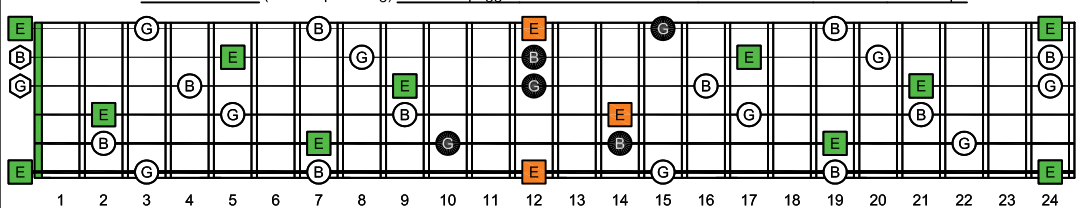

EDCAG octaves E natural - FINGERBOARD OCTAVE SHAPES

EDCAG octaves E minor arpeggio : ENTIRE FINGERBOARD NOTE NAMES

EDCAG octaves (3 notes per string) E minor arpeggio ENTIRE FINGERBOARD NOTE NAMES : 6Em4Dm2 box shape

EDCAG octaves (3 notes per string) E minor arpeggio ENTIRE FINGERBOARD NOTE NAMES : 4Dm2 box shape

EDCAG octaves (3 notes per string) E minor arpeggio ENTIRE FINGERBOARD NOTE NAMES : 5Cm2 box shape

EDCAG octaves (3 notes per string) E minor arpeggio ENTIRE FINGERBOARD NOTE NAMES : 5Am3 box shape

EDCAG octaves (3 notes per string) E minor arpeggio ENTIRE FINGERBOARD NOTE NAMES : 5Am3Gm1 box shape

EDCAG octaves (3 notes per string) E minor arpeggio ENTIRE FINGERBOARD NOTE NAMES : 6Gm3Gm1 box shape

EDCAG octaves (3 notes per string) E minor arpeggio ENTIRE FINGERBOARD NOTE NAMES : 6Em4Em1 box shape

EDCAG octaves (3 notes per string) E minor arpeggio ENTIRE FINGERBOARD NOTE NAMES : 6Em4Dm2 box shape at 12