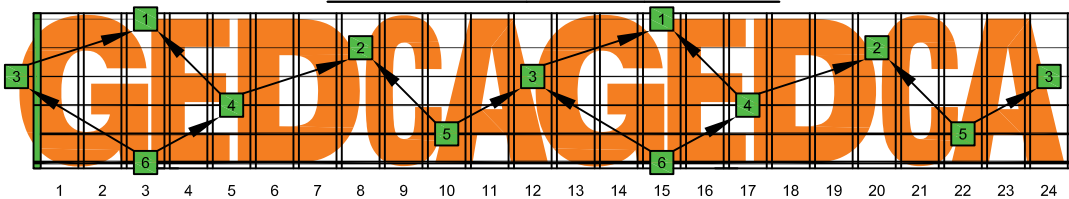

GEDCA octaves G natural - FINGERBOARD OCTAVE SHAPES

GEDCA octaves G major arpeggio : ENTIRE FINGERBOARD NOTE NAMES

GEDCA octaves (3 notes per string) G major arpeggio ENTIRE FINGERBOARD NOTE NAMES : 6G3G1 box shape

GEDCA octaves (3 notes per string) G major arpeggio ENTIRE FINGERBOARD NOTE NAMES : 6E4E1 box shape

GEDCA octaves (3 notes per string) G major arpeggio ENTIRE FINGERBOARD NOTE NAMES : 6E4D2 box shape

GEDCA octaves (3 notes per string) G major arpeggio ENTIRE FINGERBOARD NOTE NAMES : 4D2 box shape

GEDCA octaves (3 notes per string) G major arpeggio ENTIRE FINGERBOARD NOTE NAMES : 5C2 box shape

GEDCA octaves (3 notes per string) G major arpeggio ENTIRE FINGERBOARD NOTE NAMES : 5A3 box shape

GEDCA octaves (3 notes per string) G major arpeggio ENTIRE FINGERBOARD NOTE NAMES : 5A3G1 box shape