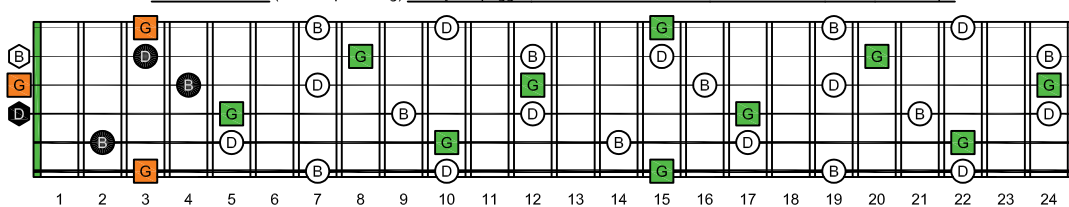

GEDCA octaves G natural - FINGERBOARD OCTAVE SHAPES

GEDCA octaves G major arpeggio : ENTIRE FINGERBOARD NOTE NAMES

GEDCA octaves (3 notes per string) G major arpeggio ENTIRE FINGERBOARD NOTE NAMES : 6G3G1 box shape

GEDCA octaves (3 notes per string) G major arpeggio ENTIRE FINGERBOARD NOTE NAMES : 6E4E1 box shape

GEDCA octaves (3 notes per string) G major arpeggio ENTIRE FINGERBOARD NOTE NAMES : 6E4D2 box shape

GEDCA octaves (3 notes per string) G major arpeggio ENTIRE FINGERBOARD NOTE NAMES : 4D2 box shape

GEDCA octaves (3 notes per string) G major arpeggio ENTIRE FINGERBOARD NOTE NAMES : 5C2 box shape

GEDCA octaves (3 notes per string) G major arpeggio ENTIRE FINGERBOARD NOTE NAMES : 5A3 box shape

GEDCA octaves (3 notes per string) G major arpeggio ENTIRE FINGERBOARD NOTE NAMES : 5A3G1 box shape

GEDCA octaves (3 notes per string) G major arpeggio ENTIRE FINGERBOARD NOTE NAMES : 6G3G1 box shape at 12