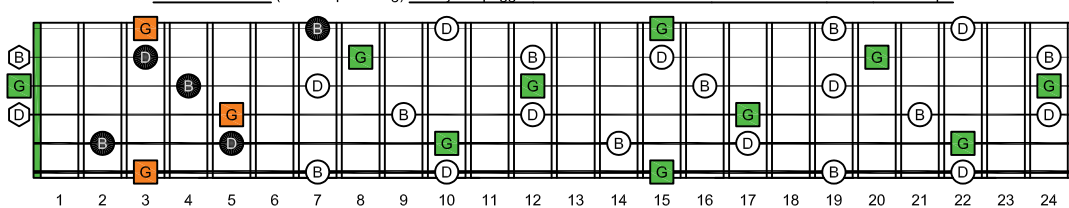

GEDCA octaves G natural - FINGERBOARD OCTAVE SHAPES

GEDCA octaves G major arpeggio : ENTIRE FINGERBOARD NOTE NAMES

GEDCA octaves (3 notes per string) G major arpeggio ENTIRE FINGERBOARD NOTE NAMES : 6G3G1 box shape

GEDCA octaves (3 notes per string) G major arpeggio ENTIRE FINGERBOARD NOTE NAMES : 6E4E1 box shape

GEDCA octaves (3 notes per string) G major arpeggio ENTIRE FINGERBOARD NOTE NAMES : 6E4D2 box shape

GEDCA octaves (3 notes per string) G major arpeggio ENTIRE FINGERBOARD NOTE NAMES : 4D2 box shape

GEDCA octaves (3 notes per string) G major arpeggio ENTIRE FINGERBOARD NOTE NAMES : 5C2 box shape

GEDCA octaves (3 notes per string) G major arpeggio ENTIRE FINGERBOARD NOTE NAMES : 5A3 box shape

GEDCA octaves (3 notes per string) G major arpeggio ENTIRE FINGERBOARD NOTE NAMES : 5A3G1 box shape

GEDCA octaves (3 notes per string) G major arpeggio ENTIRE FINGERBOARD NOTE NAMES : 6G3G1 box shape at 12