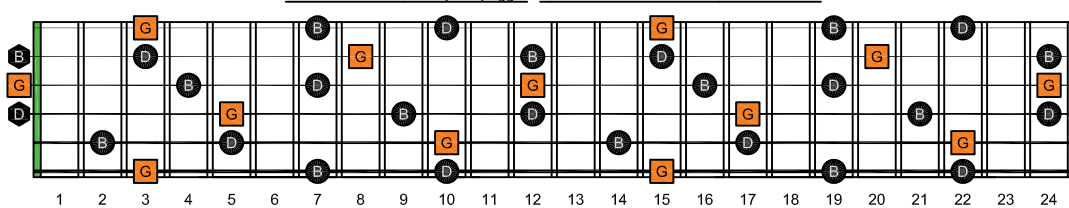

GEDCA octaves G natural - FINGERBOARD OCTAVE SHAPES

GEDCA octaves G major arpeggio : ENTIRE FINGERBOARD NOTE NAMES

GEDCA octaves (3 notes per string) G major arpeggio ENTIRE FINGERBOARD NOTE NAMES : 6G3G1 box shape

GEDCA octaves (3 notes per string) G major arpeggio ENTIRE FINGERBOARD NOTE NAMES : 6E4E1 box shape

GEDCA octaves (3 notes per string) G major arpeggio ENTIRE FINGERBOARD NOTE NAMES : 6E4D2 box shape

GEDCA octaves (3 notes per string) G major arpeggio ENTIRE FINGERBOARD NOTE NAMES : 4D2 box shape

GEDCA octaves (3 notes per string) G major arpeggio ENTIRE FINGERBOARD NOTE NAMES : 5C2 box shape

GEDCA octaves (3 notes per string) G major arpeggio ENTIRE FINGERBOARD NOTE NAMES : 5A3 box shape

GEDCA octaves (3 notes per string) G major arpeggio ENTIRE FINGERBOARD NOTE NAMES : 5A3G1 box shape

GEDCA octaves (3 notes per string) G major arpeggio ENTIRE FINGERBOARD NOTE NAMES : 6G3G1 box shape at 12