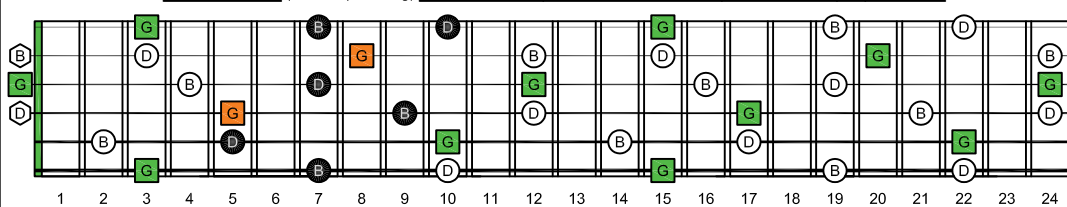

GEDCA octaves G natural - FINGERBOARD OCTAVE SHAPES

GEDCA octaves G major arpeggio : ENTIRE FINGERBOARD NOTE NAMES

GEDCA octaves (3 notes per string) G major arpeggio ENTIRE FINGERBOARD NOTE NAMES : 6G3G1 box shape

GEDCA octaves (3 notes per string) G major arpeggio ENTIRE FINGERBOARD NOTE NAMES : 6E4E1 box shape

GEDCA octaves (3 notes per string) G major arpeggio ENTIRE FINGERBOARD NOTE NAMES : 6E4D2 box shape

GEDCA octaves (3 notes per string) G major arpeggio ENTIRE FINGERBOARD NOTE NAMES : 4D2 box shape

GEDCA octaves (3 notes per string) G major arpeggio ENTIRE FINGERBOARD NOTE NAMES : 5C2 box shape

GEDCA octaves (3 notes per string) G major arpeggio ENTIRE FINGERBOARD NOTE NAMES : 5A3 box shape

GEDCA octaves (3 notes per string) G major arpeggio ENTIRE FINGERBOARD NOTE NAMES : 5A3G1 box shape

GEDCA octaves (3 notes per string) G major arpeggio ENTIRE FINGERBOARD NOTE NAMES : 6G3G1 box shape at 12