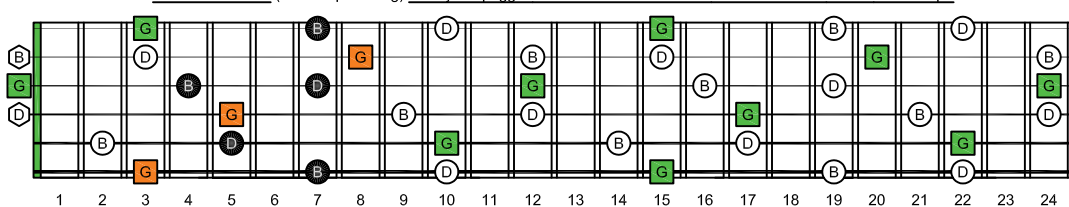

GEDCA octaves G natural - FINGERBOARD OCTAVE SHAPES

GEDCA octaves G major arpeggio : ENTIRE FINGERBOARD NOTE NAMES

GEDCA octaves (3 notes per string) G major arpeggio ENTIRE FINGERBOARD NOTE NAMES : 6G3G1 box shape

GEDCA octaves (3 notes per string) G major arpeggio ENTIRE FINGERBOARD NOTE NAMES : 6E4E1 box shape

GEDCA octaves (3 notes per string) G major arpeggio ENTIRE FINGERBOARD NOTE NAMES : 6E4D2 box shape

GEDCA octaves (3 notes per string) G major arpeggio ENTIRE FINGERBOARD NOTE NAMES : 4D2 box shape

GEDCA octaves (3 notes per string) G major arpeggio ENTIRE FINGERBOARD NOTE NAMES : 5C2 box shape

GEDCA octaves (3 notes per string) G major arpeggio ENTIRE FINGERBOARD NOTE NAMES : 5A3 box shape

GEDCA octaves (3 notes per string) G major arpeggio ENTIRE FINGERBOARD NOTE NAMES : 5A3G1 box shape

GEDCA octaves (3 notes per string) G major arpeggio ENTIRE FINGERBOARD NOTE NAMES : 6G3G1 box shape at 12