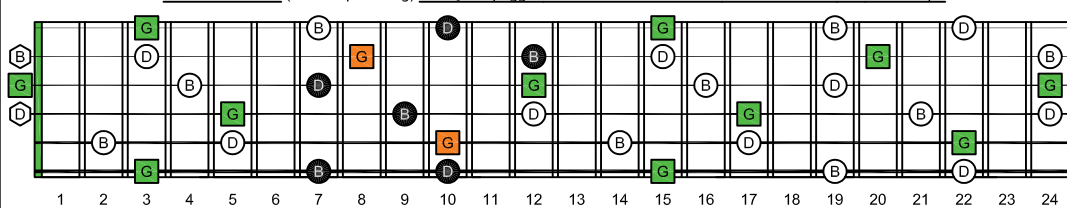

GEDCA octaves G natural - FINGERBOARD OCTAVE SHAPES

GEDCA octaves G major arpeggio : ENTIRE FINGERBOARD NOTE NAMES

GEDCA octaves (3 notes per string) G major arpeggio ENTIRE FINGERBOARD NOTE NAMES : 6G3G1 box shape

GEDCA octaves (3 notes per string) G major arpeggio ENTIRE FINGERBOARD NOTE NAMES : 6E4E1 box shape

GEDCA octaves (3 notes per string) G major arpeggio ENTIRE FINGERBOARD NOTE NAMES : 6E4D2 box shape

GEDCA octaves (3 notes per string) G major arpeggio ENTIRE FINGERBOARD NOTE NAMES : 4D2 box shape

GEDCA octaves (3 notes per string) G major arpeggio ENTIRE FINGERBOARD NOTE NAMES : 5C2 box shape

GEDCA octaves (3 notes per string) G major arpeggio ENTIRE FINGERBOARD NOTE NAMES : 5A3 box shape

GEDCA octaves (3 notes per string) G major arpeggio ENTIRE FINGERBOARD NOTE NAMES : 5A3G1 box shape