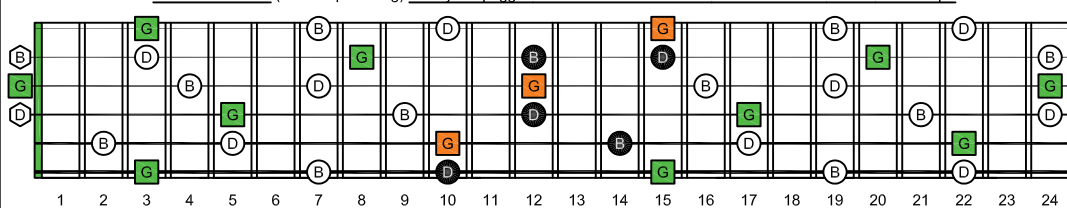

GEDCA octaves G natural - FINGERBOARD OCTAVE SHAPES

GEDCA octaves G major arpeggio : ENTIRE FINGERBOARD NOTE NAMES

GEDCA octaves (3 notes per string) G major arpeggio ENTIRE FINGERBOARD NOTE NAMES : 6G3G1 box shape

GEDCA octaves (3 notes per string) G major arpeggio ENTIRE FINGERBOARD NOTE NAMES : 6E4E1 box shape

GEDCA octaves (3 notes per string) G major arpeggio ENTIRE FINGERBOARD NOTE NAMES : 6E4D2 box shape

GEDCA octaves (3 notes per string) G major arpeggio ENTIRE FINGERBOARD NOTE NAMES : 4D2 box shape

GEDCA octaves (3 notes per string) G major arpeggio ENTIRE FINGERBOARD NOTE NAMES : 5C2 box shape

GEDCA octaves (3 notes per string) G major arpeggio ENTIRE FINGERBOARD NOTE NAMES : 5A3 box shape

GEDCA octaves (3 notes per string) G major arpeggio ENTIRE FINGERBOARD NOTE NAMES : 5A3G1 box shape