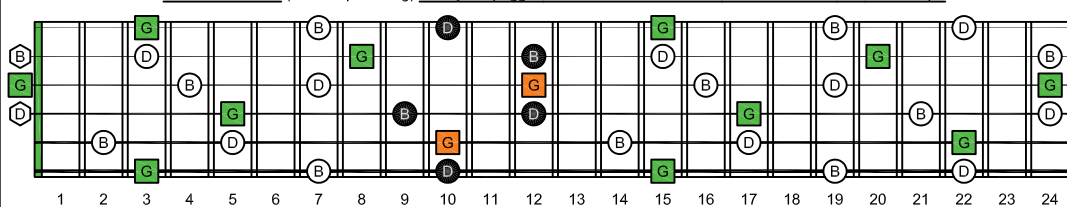

GEDCA octaves G natural - FINGERBOARD OCTAVE SHAPES

GEDCA octaves G major arpeggio : ENTIRE FINGERBOARD NOTE NAMES

GEDCA octaves (3 notes per string) G major arpeggio ENTIRE FINGERBOARD NOTE NAMES : 6G3G1 box shape

GEDCA octaves (3 notes per string) G major arpeggio ENTIRE FINGERBOARD NOTE NAMES : 6E4E1 box shape

GEDCA octaves (3 notes per string) G major arpeggio ENTIRE FINGERBOARD NOTE NAMES : 6E4D2 box shape

GEDCA octaves (3 notes per string) G major arpeggio ENTIRE FINGERBOARD NOTE NAMES : 4D2 box shape

GEDCA octaves (3 notes per string) G major arpeggio ENTIRE FINGERBOARD NOTE NAMES : 5C2 box shape

GEDCA octaves (3 notes per string) G major arpeggio ENTIRE FINGERBOARD NOTE NAMES : 5A3 box shape

GEDCA octaves (3 notes per string) G major arpeggio ENTIRE FINGERBOARD NOTE NAMES : 5A3G1 box shape