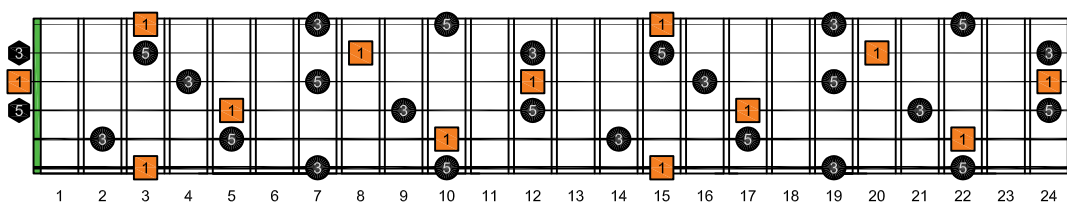

GEDCA octaves G natural - FINGERBOARD OCTAVE SHAPES

GEDCA octaves G major arpeggio : ENTIRE FINGERBOARD INTERVALS

EDCAG octaves (3 notes per string) G major arpeggio ENTIRE FINGERBOARD INTERVALS : 6G3G1 box shape

EDCAG octaves (3 notes per string) G major arpeggio ENTIRE FINGERBOARD INTERVALS : 6E4E1 box shape

EDCAG octaves (3 notes per string) G major arpeggio ENTIRE FINGERBOARD INTERVALS : 6E4D2 box shape

EDCAG octaves (3 notes per string) G major arpeggio ENTIRE FINGERBOARD INTERVALS : 4D2 box shape

EDCAG octaves (3 notes per string) G major arpeggio ENTIRE FINGERBOARD INTERVALS : 5C2 box shape

EDCAG octaves (3 notes per string) G major arpeggio ENTIRE FINGERBOARD INTERVALS : 5A3 box shape

EDCAG octaves (3 notes per string) G major arpeggio ENTIRE FINGERBOARD INTERVALS : 5A3G1 box shape

EDCAG octaves (3 notes per string) G major arpeggio ENTIRE FINGERBOARD INTERVALS : 6G3G1 box shape at 12