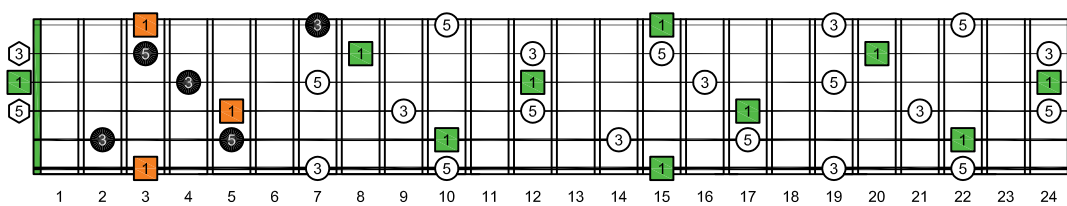

GEDCA octaves G natural - FINGERBOARD OCTAVE SHAPES

GEDCA octaves G major arpeggio : ENTIRE FINGERBOARD INTERVALS

EDCAG octaves (3 notes per string) G major arpeggio ENTIRE FINGERBOARD INTERVALS : 6G3G1 box shape

EDCAG octaves (3 notes per string) G major arpeggio ENTIRE FINGERBOARD INTERVALS : 6E4E1 box shape

EDCAG octaves (3 notes per string) G major arpeggio ENTIRE FINGERBOARD INTERVALS : 6E4D2 box shape

EDCAG octaves (3 notes per string) G major arpeggio ENTIRE FINGERBOARD INTERVALS : 4D2 box shape

EDCAG octaves (3 notes per string) G major arpeggio ENTIRE FINGERBOARD INTERVALS : 5C2 box shape

EDCAG octaves (3 notes per string) G major arpeggio ENTIRE FINGERBOARD INTERVALS : 5A3 box shape

EDCAG octaves (3 notes per string) G major arpeggio ENTIRE FINGERBOARD INTERVALS : 5A3G1 box shape

EDCAG octaves (3 notes per string) G major arpeggio ENTIRE FINGERBOARD INTERVALS : 6G3G1 box shape at 12