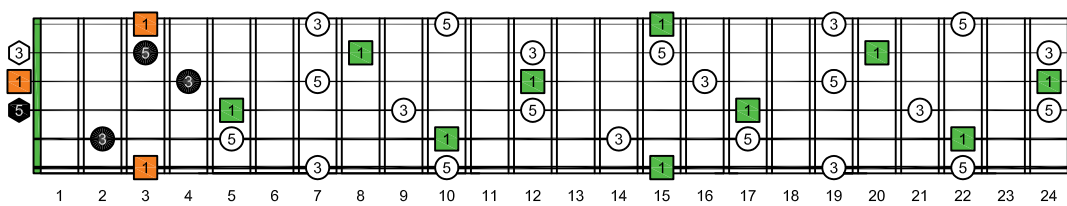

GEDCA octaves G natural - FINGERBOARD OCTAVE SHAPES

GEDCA octaves G major arpeggio : ENTIRE FINGERBOARD INTERVALS

EDCAG octaves (3 notes per string) G major arpeggio ENTIRE FINGERBOARD INTERVALS : 6G3G1 box shape

EDCAG octaves (3 notes per string) G major arpeggio ENTIRE FINGERBOARD INTERVALS : 6E4E1 box shape

EDCAG octaves (3 notes per string) G major arpeggio ENTIRE FINGERBOARD INTERVALS : 6E4D2 box shape

EDCAG octaves (3 notes per string) G major arpeggio ENTIRE FINGERBOARD INTERVALS : 4D2 box shape

EDCAG octaves (3 notes per string) G major arpeggio ENTIRE FINGERBOARD INTERVALS : 5C2 box shape

EDCAG octaves (3 notes per string) G major arpeggio ENTIRE FINGERBOARD INTERVALS : 5A3 box shape

EDCAG octaves (3 notes per string) G major arpeggio ENTIRE FINGERBOARD INTERVALS : 5A3G1 box shape

EDCAG octaves (3 notes per string) G major arpeggio ENTIRE FINGERBOARD INTERVALS : 6G3G1 box shape at 12