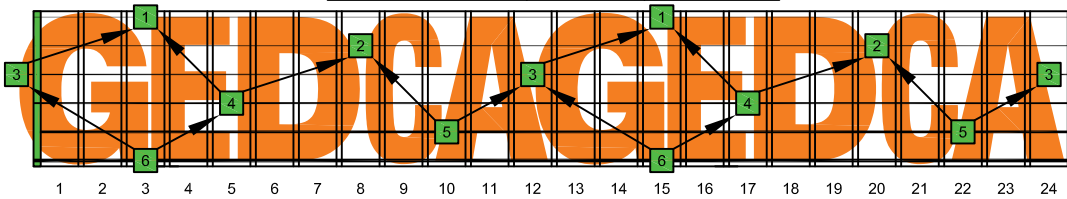

GEDCA octaves G natural - FINGERBOARD OCTAVE SHAPES

GEDCA octaves G major arpeggio : ENTIRE FINGERBOARD INTERVALS

EDCAG octaves (3 notes per string) G major arpeggio ENTIRE FINGERBOARD INTERVALS : 6G3G1 box shape

EDCAG octaves (3 notes per string) G major arpeggio ENTIRE FINGERBOARD INTERVALS : 6E4E1 box shape

EDCAG octaves (3 notes per string) G major arpeggio ENTIRE FINGERBOARD INTERVALS : 6E4D2 box shape

EDCAG octaves (3 notes per string) G major arpeggio ENTIRE FINGERBOARD INTERVALS : 4D2 box shape

EDCAG octaves (3 notes per string) G major arpeggio ENTIRE FINGERBOARD INTERVALS : 5C2 box shape

EDCAG octaves (3 notes per string) G major arpeggio ENTIRE FINGERBOARD INTERVALS : 5A3 box shape

EDCAG octaves (3 notes per string) G major arpeggio ENTIRE FINGERBOARD INTERVALS : 5A3G1 box shape

EDCAG octaves (3 notes per string) G major arpeggio ENTIRE FINGERBOARD INTERVALS : 6G3G1 box shape at 12