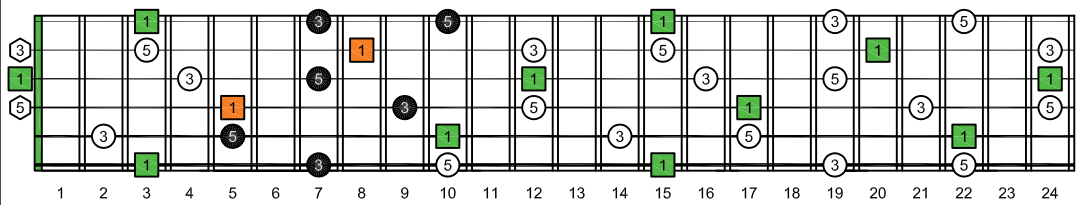

GEDCA octaves G natural - FINGERBOARD OCTAVE SHAPES

GEDCA octaves G major arpeggio : ENTIRE FINGERBOARD INTERVALS

EDCAG octaves (3 notes per string) G major arpeggio ENTIRE FINGERBOARD INTERVALS : 6G3G1 box shape

EDCAG octaves (3 notes per string) G major arpeggio ENTIRE FINGERBOARD INTERVALS : 6E4E1 box shape

EDCAG octaves (3 notes per string) G major arpeggio ENTIRE FINGERBOARD INTERVALS : 6E4D2 box shape

EDCAG octaves (3 notes per string) G major arpeggio ENTIRE FINGERBOARD INTERVALS : 4D2 box shape

EDCAG octaves (3 notes per string) G major arpeggio ENTIRE FINGERBOARD INTERVALS : 5C2 box shape

EDCAG octaves (3 notes per string) G major arpeggio ENTIRE FINGERBOARD INTERVALS : 5A3 box shape

EDCAG octaves (3 notes per string) G major arpeggio ENTIRE FINGERBOARD INTERVALS : 5A3G1 box shape

EDCAG octaves (3 notes per string) G major arpeggio ENTIRE FINGERBOARD INTERVALS : 6G3G1 box shape at 12