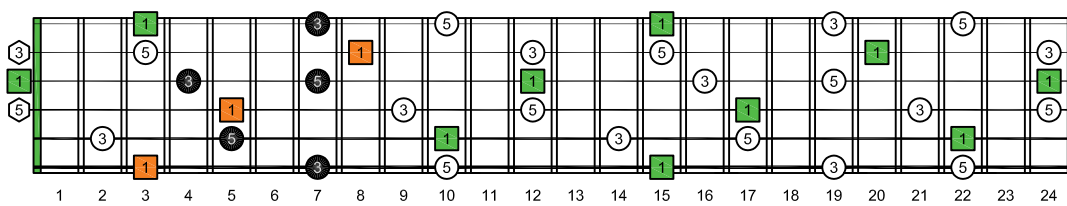

GEDCA octaves G natural - FINGERBOARD OCTAVE SHAPES

GEDCA octaves G major arpeggio : ENTIRE FINGERBOARD INTERVALS

EDCAG octaves (3 notes per string) G major arpeggio ENTIRE FINGERBOARD INTERVALS : 6G3G1 box shape

EDCAG octaves (3 notes per string) G major arpeggio ENTIRE FINGERBOARD INTERVALS : 6E4E1 box shape

EDCAG octaves (3 notes per string) G major arpeggio ENTIRE FINGERBOARD INTERVALS : 6E4D2 box shape

EDCAG octaves (3 notes per string) G major arpeggio ENTIRE FINGERBOARD INTERVALS : 4D2 box shape

EDCAG octaves (3 notes per string) G major arpeggio ENTIRE FINGERBOARD INTERVALS : 5C2 box shape

EDCAG octaves (3 notes per string) G major arpeggio ENTIRE FINGERBOARD INTERVALS : 5A3 box shape

EDCAG octaves (3 notes per string) G major arpeggio ENTIRE FINGERBOARD INTERVALS : 5A3G1 box shape

EDCAG octaves (3 notes per string) G major arpeggio ENTIRE FINGERBOARD INTERVALS : 6G3G1 box shape at 12