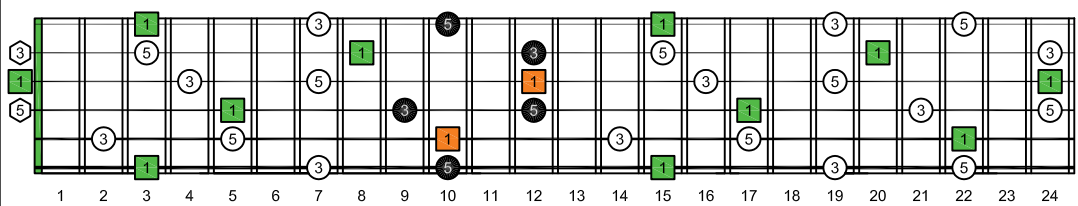

GEDCA octaves G natural - FINGERBOARD OCTAVE SHAPES

GEDCA octaves G major arpeggio : ENTIRE FINGERBOARD INTERVALS

EDCAG octaves (3 notes per string) G major arpeggio ENTIRE FINGERBOARD INTERVALS : 6G3G1 box shape

EDCAG octaves (3 notes per string) G major arpeggio ENTIRE FINGERBOARD INTERVALS : 6E4E1 box shape

EDCAG octaves (3 notes per string) G major arpeggio ENTIRE FINGERBOARD INTERVALS : 6E4D2 box shape

EDCAG octaves (3 notes per string) G major arpeggio ENTIRE FINGERBOARD INTERVALS : 4D2 box shape

EDCAG octaves (3 notes per string) G major arpeggio ENTIRE FINGERBOARD INTERVALS : 5C2 box shape

EDCAG octaves (3 notes per string) G major arpeggio ENTIRE FINGERBOARD INTERVALS : 5A3 box shape

EDCAG octaves (3 notes per string) G major arpeggio ENTIRE FINGERBOARD INTERVALS : 5A3G1 box shape

EDCAG octaves (3 notes per string) G major arpeggio ENTIRE FINGERBOARD INTERVALS : 6G3G1 box shape at 12