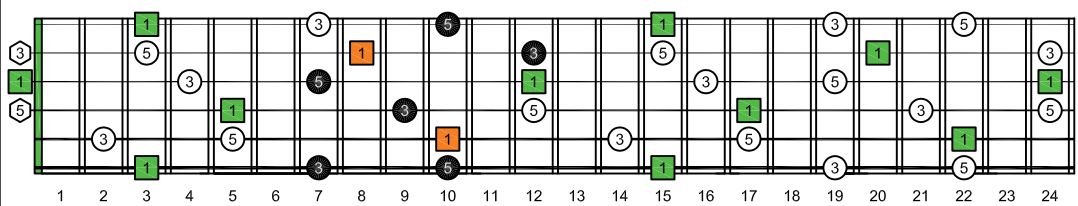

GEDCA octaves G natural - FINGERBOARD OCTAVE SHAPES

GEDCA octaves G major arpeggio : ENTIRE FINGERBOARD INTERVALS

EDCAG octaves (3 notes per string) G major arpeggio ENTIRE FINGERBOARD INTERVALS : 6G3G1 box shape

EDCAG octaves (3 notes per string) G major arpeggio ENTIRE FINGERBOARD INTERVALS : 6E4E1 box shape

EDCAG octaves (3 notes per string) G major arpeggio ENTIRE FINGERBOARD INTERVALS : 6E4D2 box shape

EDCAG octaves (3 notes per string) G major arpeggio ENTIRE FINGERBOARD INTERVALS : 4D2 box shape

EDCAG octaves (3 notes per string) G major arpeggio ENTIRE FINGERBOARD INTERVALS : 5C2 box shape

EDCAG octaves (3 notes per string) G major arpeggio ENTIRE FINGERBOARD INTERVALS : 5A3 box shape

EDCAG octaves (3 notes per string) G major arpeggio ENTIRE FINGERBOARD INTERVALS : 5A3G1 box shape

EDCAG octaves (3 notes per string) G major arpeggio ENTIRE FINGERBOARD INTERVALS : 6G3G1 box shape at 12