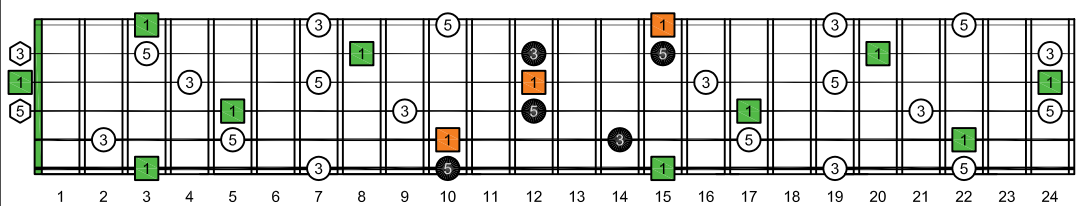

GEDCA octaves G natural - FINGERBOARD OCTAVE SHAPES

GEDCA octaves G major arpeggio : ENTIRE FINGERBOARD INTERVALS

EDCAG octaves (3 notes per string) G major arpeggio ENTIRE FINGERBOARD INTERVALS : 6G3G1 box shape

EDCAG octaves (3 notes per string) G major arpeggio ENTIRE FINGERBOARD INTERVALS : 6E4E1 box shape

EDCAG octaves (3 notes per string) G major arpeggio ENTIRE FINGERBOARD INTERVALS : 6E4D2 box shape

EDCAG octaves (3 notes per string) G major arpeggio ENTIRE FINGERBOARD INTERVALS : 4D2 box shape

EDCAG octaves (3 notes per string) G major arpeggio ENTIRE FINGERBOARD INTERVALS : 5C2 box shape

EDCAG octaves (3 notes per string) G major arpeggio ENTIRE FINGERBOARD INTERVALS : 5A3 box shape

EDCAG octaves (3 notes per string) G major arpeggio ENTIRE FINGERBOARD INTERVALS : 5A3G1 box shape

EDCAG octaves (3 notes per string) G major arpeggio ENTIRE FINGERBOARD INTERVALS : 6G3G1 box shape at 12