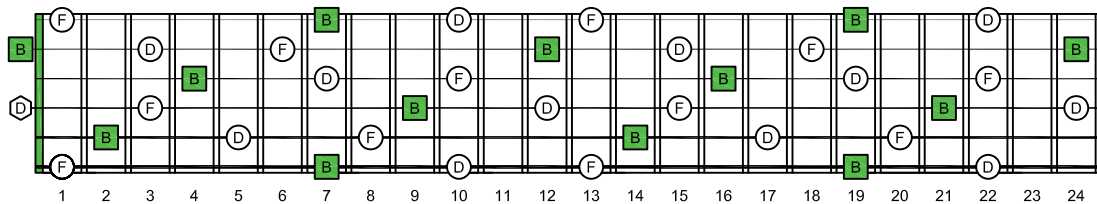

ENTIRE FINGERBOARD NOTE NAMES

ENTIRE FINGERBOARD INTERVALS

Bdim
diminished
arpeggio
CAGED
octaves
box shapes
(3nps)

B diminished arpeggio
SEMITONOMETER