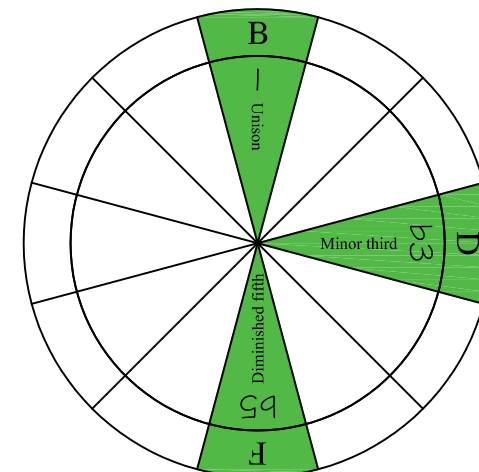

ENTIRE FINGERBOARD NOTE NAMES

ENTIRE FINGERBOARD INTERVALS

Bdim
diminished
arpeggio
CAGED
octaves
box shapes
(3nps)

B diminished arpeggio
SEMITONOMETER