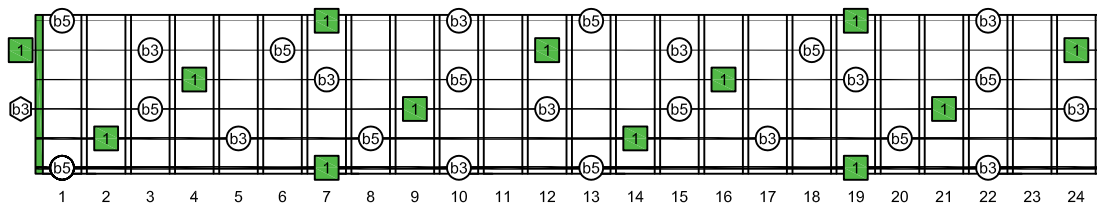

ENTIRE FINGERBOARD NOTE NAMES

ENTIRE FINGERBOARD INTERVALS

Bdim
diminished
arpeggio
CAGED
octaves
box shapes
(3nps)

B diminished arpeggio
SEMITONOMETER