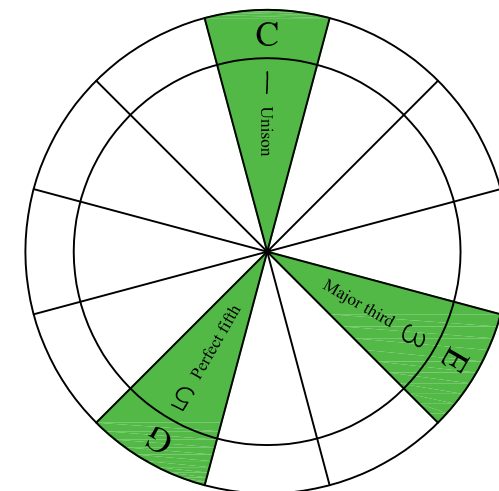

ENTIRE FINGERBOARD NOTE NAMES

ENTIRE FINGERBOARD INTERVALS

C  
 major arpeggio  
**BAGED**  
 octaves  
 box shapes  
 (3nps)

C major arpeggio  
SEMITOMETER

**BA** 7B5A3 BOX SHAPE  
**AG** 8A5A3G1 BOX SHAPE  
**G** 8G6G3G1 BOX SHAPE  
**GE** 8G6E4E1 BOX SHAPE  
**ED** 6E4D2 BOX SHAPE  
**D** 7D4D2 BOX SHAPE  
**B** 7B5B2 BOX SHAPE  
**BA** 7B5A3 at 12 BOX SHAPE