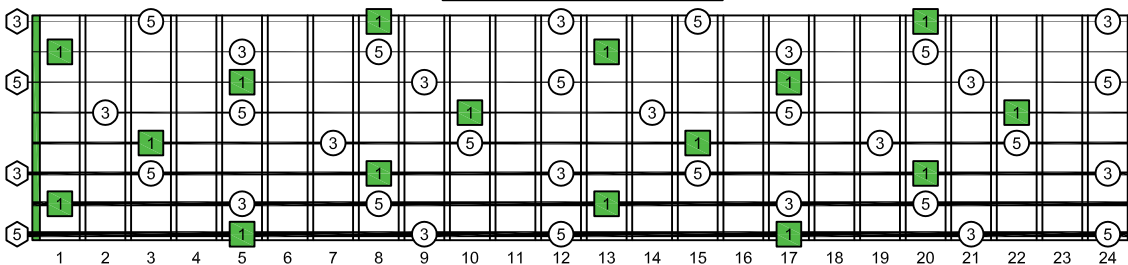

ENTIRE FINGERBOARD NOTE NAMES

ENTIRE FINGERBOARD INTERVALS

C  
 major arpeggio  
**BAGED**  
 octaves  
 box shapes  
 (3nps)

C major arpeggio  
SEMITOMETER

**BA** 7B5A3 BOX SHAPE  
**AG** 8A5A3G1 BOX SHAPE  
**G** 8G6G3G1 BOX SHAPE  
**GE** 8G6E4E1 BOX SHAPE  
**ED** 6E4D2 BOX SHAPE  
**D** 7D4D2 BOX SHAPE  
**B** 7B5B2 BOX SHAPE  
**BA** 7B5A3 at 12 BOX SHAPE