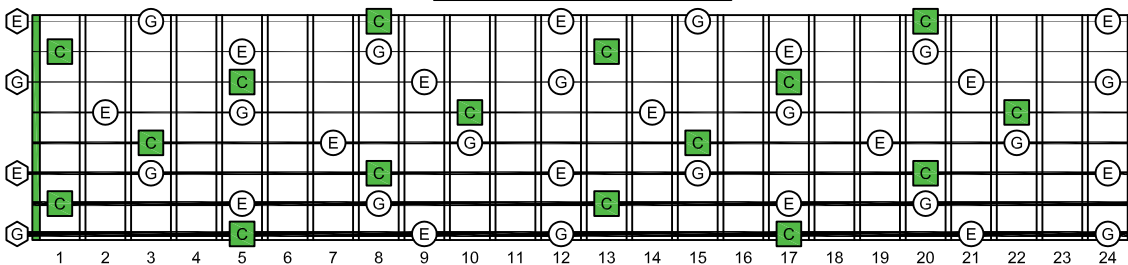

ENTIRE FINGERBOARD NOTE NAMES

ENTIRE FINGERBOARD INTERVALS

C  
 major arpeggio  
**BAGED**  
 octaves  
 box shapes  
 (3nps)

C major arpeggio  
SEMITOMETER

**BA** 7B5A3 BOX SHAPE  
**AG** 8A5A3G1 BOX SHAPE  
**G** 8G6G3G1 BOX SHAPE  
**GE** 8G6E4E1 BOX SHAPE  
**ED** 6E4D2 BOX SHAPE  
**D** 7D4D2 BOX SHAPE  
**B** 7B5B2 BOX SHAPE  
**BA** 7B5A3 at 12 BOX SHAPE