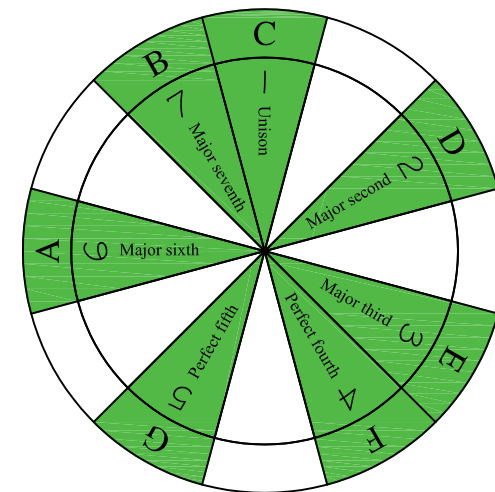

ENTIRE FINGERBOARD NOTE NAMES

ENTIRE FINGERBOARD INTERVALS

C
ionian mode
BAGED
octaves
box shapes
(3nps)

C ionian mode (major scale)
SEMITONOMETER

BA
7B5A3
BOX
SHAPE
(3nps)

AG
8A5A3G1
BOX
SHAPE
(3nps)

G
8G6G3G1
BOX
SHAPE
(3nps)

GE
8G6E4E1
BOX
SHAPE
(3nps)

ED
6E4D2
BOX
SHAPE
(3nps)

D
7D4D2
BOX
SHAPE
(3nps)

B
7B5B2
BOX
SHAPE
(3nps)

BA
7B5A3 at 12
BOX
SHAPE
(3nps)