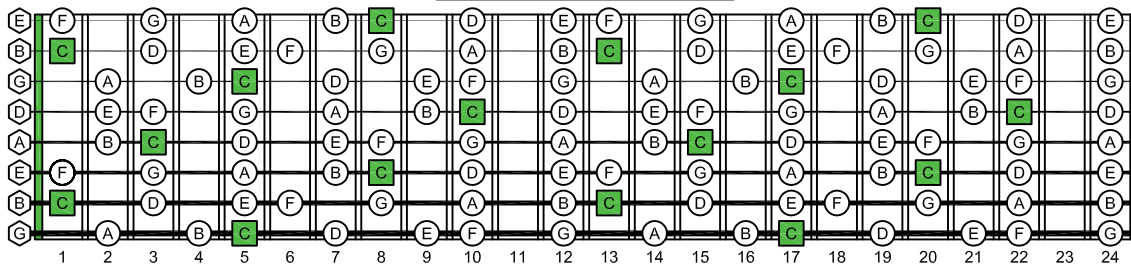

ENTIRE FINGERBOARD NOTE NAMES

ENTIRE FINGERBOARD INTERVALS

C
ionian mode
BAGED
octaves
box shapes
(3nps)

C ionian mode (major scale)
SEMITONOMETER

BA
7B5A3
BOX
SHAPE
(3nps)

AG
8A5A3G1
BOX
SHAPE
(3nps)

G
8G6G3G1
BOX
SHAPE
(3nps)

GE
8G6E4E1
BOX
SHAPE
(3nps)

ED
6E4D2
BOX
SHAPE
(3nps)

D
7D4D2
BOX
SHAPE
(3nps)

B
7B5B2
BOX
SHAPE
(3nps)

BA
7B5A3 at 12
BOX
SHAPE
(3nps)