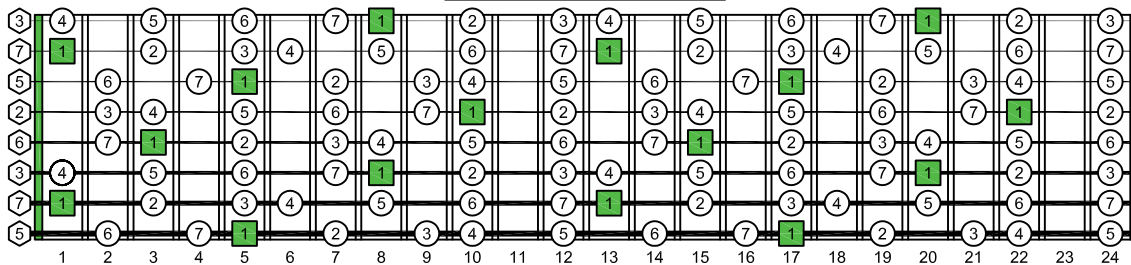

ENTIRE FINGERBOARD NOTE NAMES

ENTIRE FINGERBOARD INTERVALS

C
ionian mode
BAGED
octaves
box shapes
(3nps)

C ionian mode (major scale)
SEMITONOMETER

BA
7B5A3
BOX
SHAPE
(3nps)

AG
8A5A3G1
BOX
SHAPE
(3nps)

G
8G6G3G1
BOX
SHAPE
(3nps)

GE
8G6E4E1
BOX
SHAPE
(3nps)

ED
6E4D2
BOX
SHAPE
(3nps)

D
7D4D2
BOX
SHAPE
(3nps)

B
7B5B2
BOX
SHAPE
(3nps)

BA
7B5A3 at 12
BOX
SHAPE
(3nps)