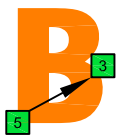

**BAGED octaves (Low B : 5-string bass) C natural - ENTIRE FINGERBOARD OCTAVE SHAPES**

**C**  
**BAGED**  
**octaves**  
**BEADG: Low B tuning**  
**5-string bass**

Musical notation for the BAGED octave exercise in 2/4 time, E-Bass 5. The staff shows notes for frets 1 through 12. Below the staff, string numbers are provided for each fret:

1	2	3	4	5	6	7	8	9	10	11	12
A	5	5	10	10	15	15	10	10	5	5	3
B	3	3	8	8	13	13	8	8	3	3	1

**5B3**  
OCTAVE

**3A1**  
OCTAVE

**4G1**  
OCTAVE

**4E2**  
OCTAVE

**5D2**  
OCTAVE

**5B3 at 12**  
OCTAVE

**FINGERING**