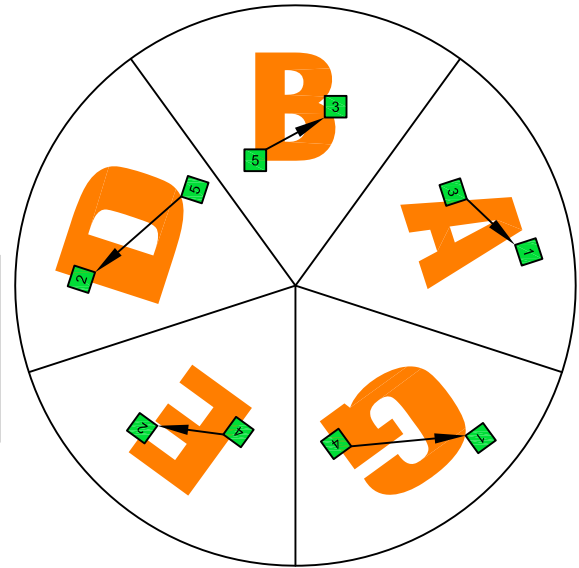

**BAGED octaves (Low B : 5-string bass) C natural - ENTIRE FINGERBOARD OCTAVE SHAPES**

**C**  
**BAGED**  
**octaves**  
**BEADG: Low B tuning**  
**5-string bass**

Musical notation for the BAGED octave exercise in 2/4 time, E-Bass 5. The staff shows notes for frets 1 through 12. Below the staff, string numbers are provided for each fret:

1	2	3	4	5	6	7	8	9	10	11	12
A	5	5	10	10	15	15	10	10	5	5	3
B	3	3	8	8	13	13	8	8	3	3	1

**5B3**  
OCTAVE

**3A1**  
OCTAVE

**4G1**  
OCTAVE

**4E2**  
OCTAVE

**5D2**  
OCTAVE

**5B3 at 12**  
OCTAVE

**FINGERING**

**STRING NUMBERS**

**FINGERING**

**STRING NUMBERS**

**FINGERING**

**STRING NUMBERS**

**FINGERING**

**STRING NUMBERS**

**FINGERING**