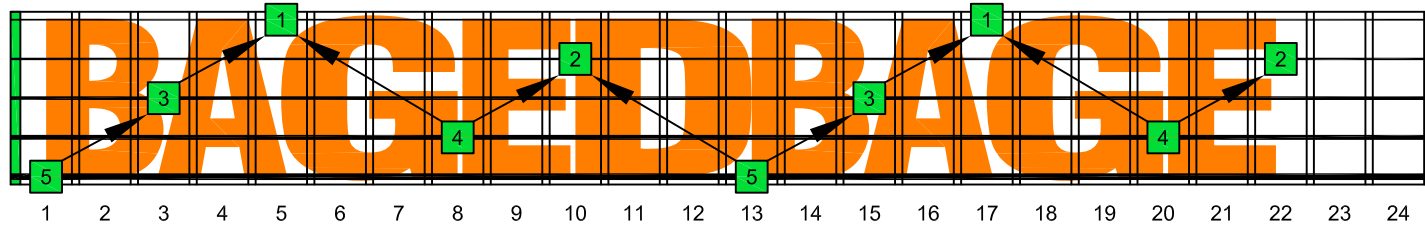

**BAGED octaves (Low B : 5-string bass) C natural - ENTIRE FINGERBOARD OCTAVE SHAPES**

**C**  
**BAGED**  
**octaves**  
**BEADG: Low B tuning**  
**5-string bass**

Musical notation for the BAGED octave exercise in 2/4 time, E-Bass 5. The staff shows notes for frets 1 through 12. Below the staff, string numbers are provided for each fret:

1	2	3	4	5	6	7	8	9	10	11	12
A	5	5	10	10	15	15	10	10	5	5	3
B	3	3	8	8	13	13	8	8	3	3	1

**5B3**  
OCTAVE

**3A1**  
OCTAVE

**4G1**  
OCTAVE

**4E2**  
OCTAVE

**5D2**  
OCTAVE

**5B3 at 12**  
OCTAVE

**FINGERING**