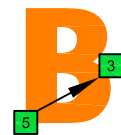

**BAGED octaves (Low B : 5-string bass) C natural - ENTIRE FINGERBOARD OCTAVE SHAPES**

**C**  
**BAGED**  
**octaves**  
**BEADG: Low B tuning**  
**5-string bass**

Musical notation for the BAGED octave exercise in 2/4 time, E-Bass 5. The staff shows notes for frets 1 through 12. Below the staff, string numbers are provided for each fret:

1	2	3	4	5	6	7	8	9	10	11	12
A	5	5	10	10	15	15	10	10	5	5	3
B	3	3	8	8	13	13	8	8	3	3	1

**5B3**  
OCTAVE

**3A1**  
OCTAVE

**4G1**  
OCTAVE

**4E2**  
OCTAVE

**5D2**  
OCTAVE

**5B3 at 12**  
OCTAVE

**FINGERING**

**STRING NUMBERS**

**FINGERING**

**STRING NUMBERS**

**FINGERING**

**STRING NUMBERS**

**FINGERING**

**STRING NUMBERS**

**FINGERING**