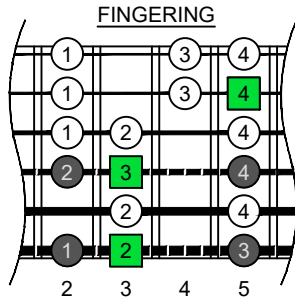

C
major scale
(ionian mode)
CAGED
octaves
box shapes
 6-string bass
 Drop A : AEADGC

C major scale (ionian mode)
SEMITONOMETER

www.cagedoctaves.com

Zon Brookes

CAGED octaves (6-string bass : Drop A - AEADGC) C major scale (ionian mode) : 6A4A2 box shape

CAGED octaves (6-string bass : Drop A - AEADGC) C major scale (ionian mode) ENTIRE FINGERBOARD NOTE NAMES : 6A4A2 box shape

CAGED octaves (6-string bass : Drop A - AEADGC) C major scale (ionian mode) ENTIRE FINGERBOARD INTERVALS : 6A4A2 box shape