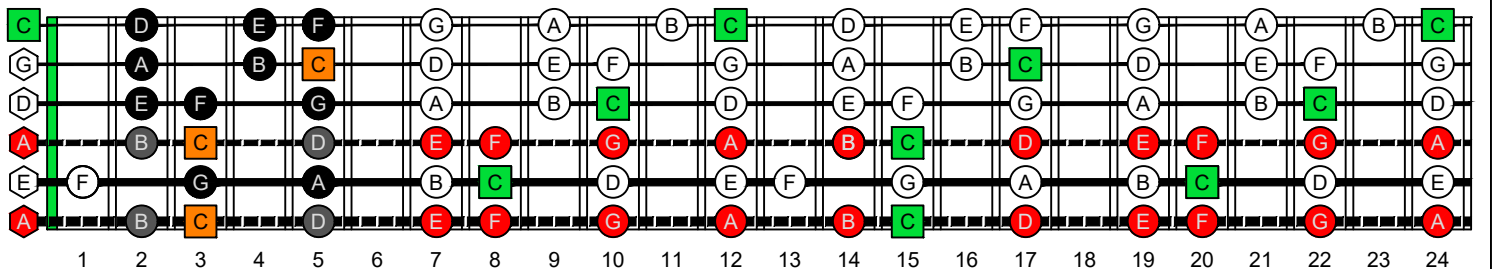

C
major scale
(ionian mode)
CAGED
octaves
box shapes
 6-string bass
 Drop A : AEADGC

C major scale (ionian mode)
SEMITONOMETER

www.cagedoctaves.com

Zon Brookes

CAGED octaves (6-string bass : Drop A - AEADGC) C major scale (ionian mode) : 6A4A2 box shape

CAGED octaves (6-string bass : Drop A - AEADGC) C major scale (ionian mode) ENTIRE FINGERBOARD NOTE NAMES : 6A4A2 box shape

CAGED octaves (6-string bass : Drop A - AEADGC) C major scale (ionian mode) ENTIRE FINGERBOARD INTERVALS : 6A4A2 box shape