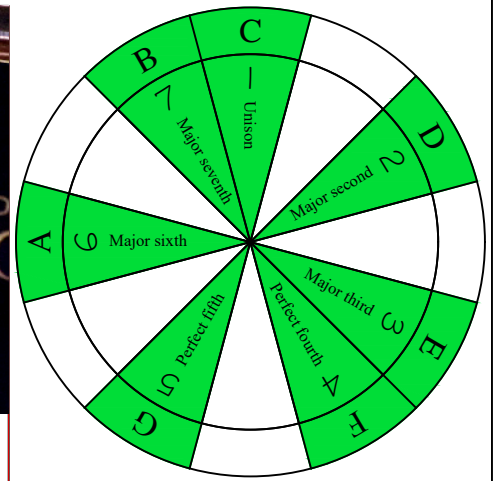

C
major scale
(ionian mode)
CAGED
octaves
box shapes
 6-string bass
 Drop A : AEADGC

C major scale (ionian mode)
SEMITONOMETER

www.cagedoctaves.com

Zon Brookes

CAGED octaves (6-string bass : Drop A - AEADGC) C major scale (ionian mode) : 6A4A2 box shape

CAGED octaves (6-string bass : Drop A - AEADGC) C major scale (ionian mode) ENTIRE FINGERBOARD NOTE NAMES : 6A4A2 box shape

CAGED octaves (6-string bass : Drop A - AEADGC) C major scale (ionian mode) ENTIRE FINGERBOARD INTERVALS : 6A4A2 box shape