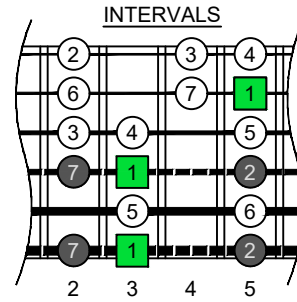

C
major scale
(ionian mode)
CAGED
octaves
box shapes
 6-string bass
 Drop A : AEADGC

C major scale (ionian mode)
SEMITONOMETER

www.cagedoctaves.com

Zon Brookes

CAGED octaves (6-string bass : Drop A - AEADGC) C major scale (ionian mode) : 6A4A2 box shape

CAGED octaves (6-string bass : Drop A - AEADGC) C major scale (ionian mode) ENTIRE FINGERBOARD NOTE NAMES : 6A4A2 box shape

CAGED octaves (6-string bass : Drop A - AEADGC) C major scale (ionian mode) ENTIRE FINGERBOARD INTERVALS : 6A4A2 box shape