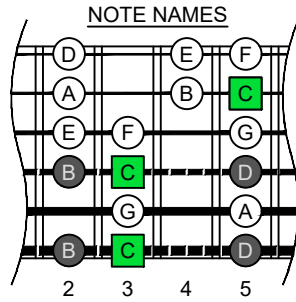

C
major scale
(ionian mode)
CAGED
octaves
box shapes
 6-string bass
 Drop A : AEADGC

C major scale (ionian mode)
SEMITONOMETER

www.cagedoctaves.com

Zon Brookes

CAGED octaves (6-string bass : Drop A - AEADGC) C major scale (ionian mode) : 6A4A2 box shape

CAGED octaves (6-string bass : Drop A - AEADGC) C major scale (ionian mode) ENTIRE FINGERBOARD NOTE NAMES : 6A4A2 box shape

CAGED octaves (6-string bass : Drop A - AEADGC) C major scale (ionian mode) ENTIRE FINGERBOARD INTERVALS : 6A4A2 box shape