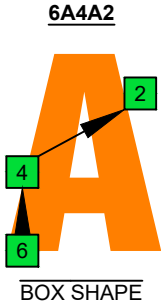

C
major scale
(ionian mode)
CAGED
octaves
box shapes
 6-string bass
 Drop A : AEADGC

C major scale (ionian mode)
SEMITONOMETER

www.cagedoctaves.com

Zon Brookes

CAGED octaves (6-string bass : Drop A - AEADGC) C major scale (ionian mode) : 6A4A2 box shape

CAGED octaves (6-string bass : Drop A - AEADGC) C major scale (ionian mode) ENTIRE FINGERBOARD NOTE NAMES : 6A4A2 box shape

CAGED octaves (6-string bass : Drop A - AEADGC) C major scale (ionian mode) ENTIRE FINGERBOARD INTERVALS : 6A4A2 box shape