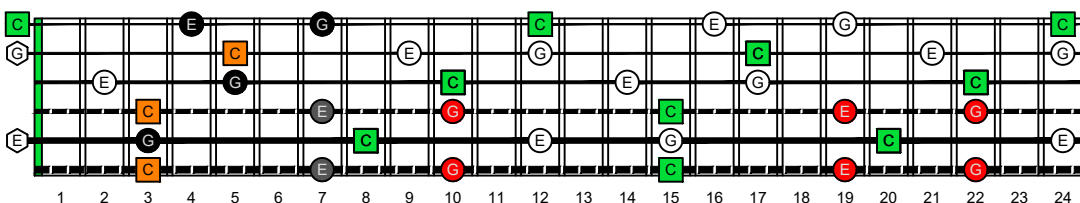

CAGED octaves (6-string bass : Drop A - AEADGC) **C natural** - ENTIRE FINGERBOARD NOTE NAMES

CAGED octaves (6-string bass : Drop A - AEADGC) **C major arpeggio** - ENTIRE FINGERBOARD NOTE NAMES

CAGED octaves (6-string bass : Drop A - AEADGC) **C major arpeggio** ENTIRE FINGERBOARD NOTE NAMES : **6C4C1** box shape (3nps)

CAGED octaves (6-string bass : Drop A - AEADGC) **C major arpeggio** ENTIRE FINGERBOARD NOTE NAMES : **6A4A2** box shape (3nps)

CAGED octaves (6-string bass : Drop A - AEADGC) **C major arpeggio** ENTIRE FINGERBOARD NOTE NAMES : **6A4A2G** box shape (3nps)

CAGED octaves (6-string bass : Drop A - AEADGC) **C major arpeggio** ENTIRE FINGERBOARD NOTE NAMES : **5G2** box shape (3nps)

CAGED octaves (6-string bass : Drop A - AEADGC) **C major arpeggio** ENTIRE FINGERBOARD NOTE NAMES : **4E2** box shape (3nps)

CAGED octaves (6-string bass : Drop A - AEADGC) **C major arpeggio** ENTIRE FINGERBOARD NOTE NAMES : **5E3D1** box shape (3nps)

CAGED octaves (6-string bass : Drop A - AEADGC) **C major arpeggio** ENTIRE FINGERBOARD NOTE NAMES : **3D1** box shape (3nps)