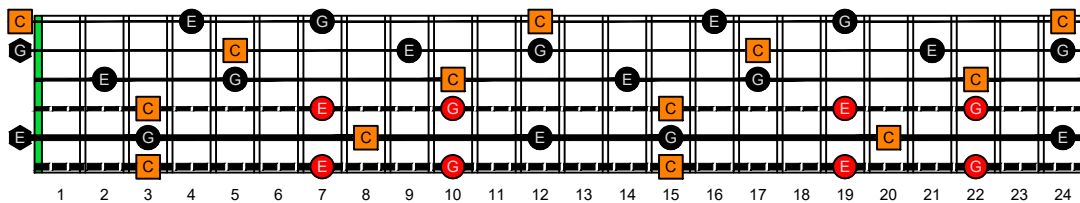

CAGED octaves (6-string bass : Drop A - AEADGC) **C natural** - ENTIRE FINGERBOARD NOTE NAMES

CAGED octaves (6-string bass : Drop A - AEADGC) **C major arpeggio** - ENTIRE FINGERBOARD NOTE NAMES

CAGED octaves (6-string bass : Drop A - AEADGC) **C major arpeggio** ENTIRE FINGERBOARD NOTE NAMES : **6C4C1** box shape (3nps)

CAGED octaves (6-string bass : Drop A - AEADGC) **C major arpeggio** ENTIRE FINGERBOARD NOTE NAMES : **6A4A2** box shape (3nps)

CAGED octaves (6-string bass : Drop A - AEADGC) **C major arpeggio** ENTIRE FINGERBOARD NOTE NAMES : **6A4A2G** box shape (3nps)

CAGED octaves (6-string bass : Drop A - AEADGC) **C major arpeggio** ENTIRE FINGERBOARD NOTE NAMES : **5G2** box shape (3nps)

CAGED octaves (6-string bass : Drop A - AEADGC) **C major arpeggio** ENTIRE FINGERBOARD NOTE NAMES : **4E2** box shape (3nps)

CAGED octaves (6-string bass : Drop A - AEADGC) **C major arpeggio** ENTIRE FINGERBOARD NOTE NAMES : **5E3D1** box shape (3nps)

CAGED octaves (6-string bass : Drop A - AEADGC) **C major arpeggio** ENTIRE FINGERBOARD NOTE NAMES : **3D1** box shape (3nps)