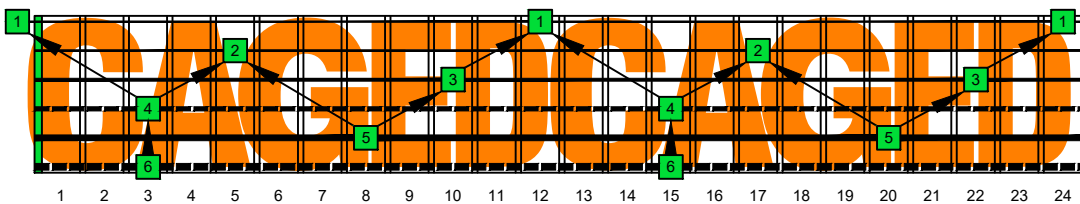

CAGED octaves (6-string bass : Drop A - AEADGC) **C natural** - ENTIRE FINGERBOARD NOTE NAMES

CAGED octaves (6-string bass : Drop A - AEADGC) **C major arpeggio** - ENTIRE FINGERBOARD NOTE NAMES

CAGED octaves (6-string bass : Drop A - AEADGC) **C major arpeggio** ENTIRE FINGERBOARD NOTE NAMES : **6C4C1** box shape (3nps)

CAGED octaves (6-string bass : Drop A - AEADGC) **C major arpeggio** ENTIRE FINGERBOARD NOTE NAMES : **6A4A2** box shape (3nps)

CAGED octaves (6-string bass : Drop A - AEADGC) **C major arpeggio** ENTIRE FINGERBOARD NOTE NAMES : **6A4A2G** box shape (3nps)

CAGED octaves (6-string bass : Drop A - AEADGC) **C major arpeggio** ENTIRE FINGERBOARD NOTE NAMES : **5G2** box shape (3nps)

CAGED octaves (6-string bass : Drop A - AEADGC) **C major arpeggio** ENTIRE FINGERBOARD NOTE NAMES : **4E2** box shape (3nps)