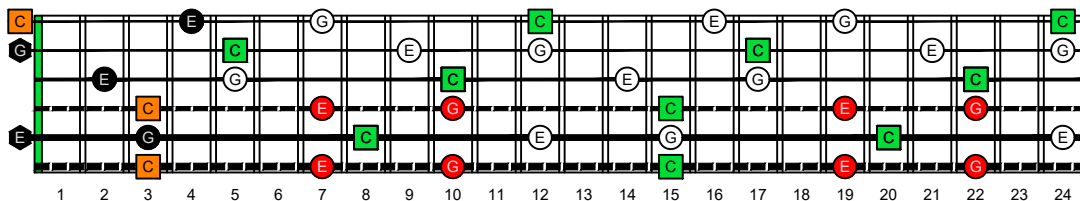

CAGED octaves (6-string bass : Drop A - AEADGC) **C natural** - ENTIRE FINGERBOARD NOTE NAMES

CAGED octaves (6-string bass : Drop A - AEADGC) **C major arpeggio** - ENTIRE FINGERBOARD NOTE NAMES

CAGED octaves (6-string bass : Drop A - AEADGC) **C major arpeggio** ENTIRE FINGERBOARD NOTE NAMES : **6C4C1** box shape (3nps)

CAGED octaves (6-string bass : Drop A - AEADGC) **C major arpeggio** ENTIRE FINGERBOARD NOTE NAMES : **6A4A2** box shape (3nps)

CAGED octaves (6-string bass : Drop A - AEADGC) **C major arpeggio** ENTIRE FINGERBOARD NOTE NAMES : **6A4A2G** box shape (3nps)

CAGED octaves (6-string bass : Drop A - AEADGC) **C major arpeggio** ENTIRE FINGERBOARD NOTE NAMES : **5G2** box shape (3nps)

CAGED octaves (6-string bass : Drop A - AEADGC) **C major arpeggio** ENTIRE FINGERBOARD NOTE NAMES : **4E2** box shape (3nps)

CAGED octaves (6-string bass : Drop A - AEADGC) **C major arpeggio** ENTIRE FINGERBOARD NOTE NAMES : **5E3D1** box shape (3nps)

CAGED octaves (6-string bass : Drop A - AEADGC) **C major arpeggio** ENTIRE FINGERBOARD NOTE NAMES : **3D1** box shape (3nps)