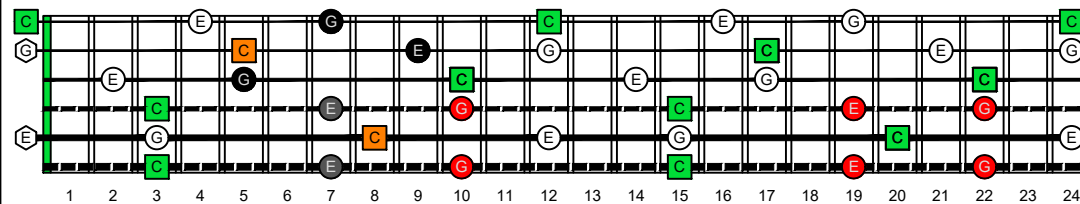

CAGED octaves (6-string bass : Drop A - AEADGC) **C natural** - ENTIRE FINGERBOARD NOTE NAMES

CAGED octaves (6-string bass : Drop A - AEADGC) **C major arpeggio** - ENTIRE FINGERBOARD NOTE NAMES

CAGED octaves (6-string bass : Drop A - AEADGC) **C major arpeggio** ENTIRE FINGERBOARD NOTE NAMES : **6C4C1** box shape (3nps)

CAGED octaves (6-string bass : Drop A - AEADGC) **C major arpeggio** ENTIRE FINGERBOARD NOTE NAMES : **6A4A2** box shape (3nps)

CAGED octaves (6-string bass : Drop A - AEADGC) **C major arpeggio** ENTIRE FINGERBOARD NOTE NAMES : **6A4A2G** box shape (3nps)

CAGED octaves (6-string bass : Drop A - AEADGC) **C major arpeggio** ENTIRE FINGERBOARD NOTE NAMES : **5G2** box shape (3nps)

CAGED octaves (6-string bass : Drop A - AEADGC) **C major arpeggio** ENTIRE FINGERBOARD NOTE NAMES : **4E2** box shape (3nps)

CAGED octaves (6-string bass : Drop A - AEADGC) **C major arpeggio** ENTIRE FINGERBOARD NOTE NAMES : **5E3D1** box shape (3nps)

CAGED octaves (6-string bass : Drop A - AEADGC) **C major arpeggio** ENTIRE FINGERBOARD NOTE NAMES : **3D1** box shape (3nps)