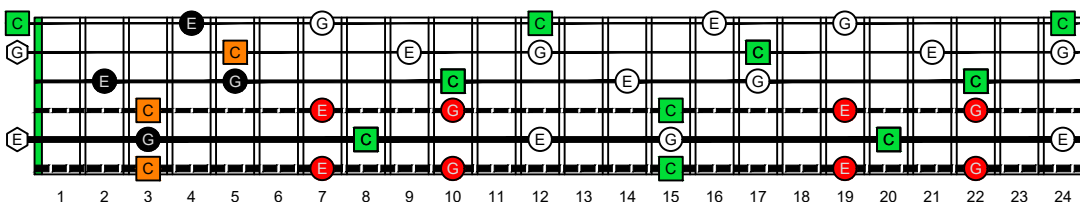

CAGED octaves (6-string bass : Drop A - AEADGC) **C natural** - ENTIRE FINGERBOARD NOTE NAMES

CAGED octaves (6-string bass : Drop A - AEADGC) **C major arpeggio** - ENTIRE FINGERBOARD NOTE NAMES

CAGED octaves (6-string bass : Drop A - AEADGC) **C major arpeggio** ENTIRE FINGERBOARD NOTE NAMES : **6C4C1** box shape (3nps)

CAGED octaves (6-string bass : Drop A - AEADGC) **C major arpeggio** ENTIRE FINGERBOARD NOTE NAMES : **6A4A2** box shape (3nps)

CAGED octaves (6-string bass : Drop A - AEADGC) **C major arpeggio** ENTIRE FINGERBOARD NOTE NAMES : **6A4A2G** box shape (3nps)

CAGED octaves (6-string bass : Drop A - AEADGC) **C major arpeggio** ENTIRE FINGERBOARD NOTE NAMES : **5G2** box shape (3nps)

CAGED octaves (6-string bass : Drop A - AEADGC) **C major arpeggio** ENTIRE FINGERBOARD NOTE NAMES : **4E2** box shape (3nps)

CAGED octaves (6-string bass : Drop A - AEADGC) **C major arpeggio** ENTIRE FINGERBOARD NOTE NAMES : **5E3D1** box shape (3nps)

CAGED octaves (6-string bass : Drop A - AEADGC) **C major arpeggio** ENTIRE FINGERBOARD NOTE NAMES : **3D1** box shape (3nps)