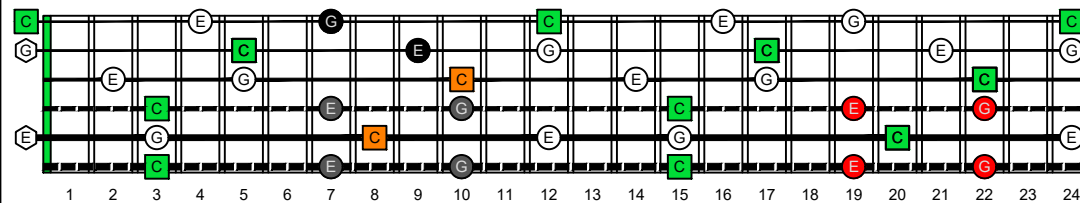

CAGED octaves (6-string bass : Drop A - AEADGC) **C natural** - ENTIRE FINGERBOARD NOTE NAMES

CAGED octaves (6-string bass : Drop A - AEADGC) **C major arpeggio** - ENTIRE FINGERBOARD NOTE NAMES

CAGED octaves (6-string bass : Drop A - AEADGC) **C major arpeggio** ENTIRE FINGERBOARD NOTE NAMES : **6C4C1** box shape (3nps)

CAGED octaves (6-string bass : Drop A - AEADGC) **C major arpeggio** ENTIRE FINGERBOARD NOTE NAMES : **6A4A2** box shape (3nps)

CAGED octaves (6-string bass : Drop A - AEADGC) **C major arpeggio** ENTIRE FINGERBOARD NOTE NAMES : **6A4A2G** box shape (3nps)

CAGED octaves (6-string bass : Drop A - AEADGC) **C major arpeggio** ENTIRE FINGERBOARD NOTE NAMES : **5G2** box shape (3nps)

CAGED octaves (6-string bass : Drop A - AEADGC) **C major arpeggio** ENTIRE FINGERBOARD NOTE NAMES : **4E2** box shape (3nps)

CAGED octaves (6-string bass : Drop A - AEADGC) **C major arpeggio** ENTIRE FINGERBOARD NOTE NAMES : **5E3D1** box shape (3nps)

CAGED octaves (6-string bass : Drop A - AEADGC) **C major arpeggio** ENTIRE FINGERBOARD NOTE NAMES : **3D1** box shape (3nps)