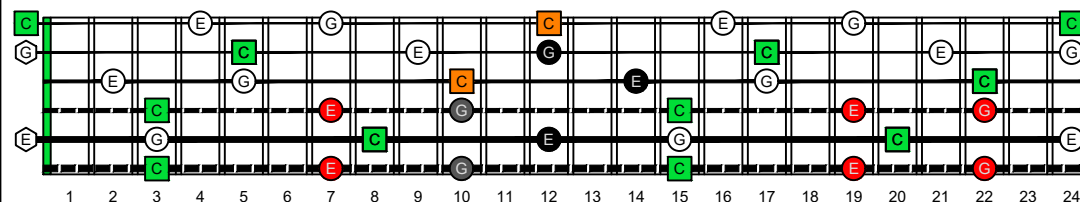

CAGED octaves (6-string bass : Drop A - AEADGC) **C natural** - ENTIRE FINGERBOARD NOTE NAMES

CAGED octaves (6-string bass : Drop A - AEADGC) **C major arpeggio** - ENTIRE FINGERBOARD NOTE NAMES

CAGED octaves (6-string bass : Drop A - AEADGC) **C major arpeggio** ENTIRE FINGERBOARD NOTE NAMES : **6C4C1** box shape (3nps)

CAGED octaves (6-string bass : Drop A - AEADGC) **C major arpeggio** ENTIRE FINGERBOARD NOTE NAMES : **6A4A2** box shape (3nps)

CAGED octaves (6-string bass : Drop A - AEADGC) **C major arpeggio** ENTIRE FINGERBOARD NOTE NAMES : **6A4A2G** box shape (3nps)

CAGED octaves (6-string bass : Drop A - AEADGC) **C major arpeggio** ENTIRE FINGERBOARD NOTE NAMES : **5G2** box shape (3nps)

CAGED octaves (6-string bass : Drop A - AEADGC) **C major arpeggio** ENTIRE FINGERBOARD NOTE NAMES : **4E2** box shape (3nps)

CAGED octaves (6-string bass : Drop A - AEADGC) **C major arpeggio** ENTIRE FINGERBOARD NOTE NAMES : **5E3D1** box shape (3nps)

CAGED octaves (6-string bass : Drop A - AEADGC) **C major arpeggio** ENTIRE FINGERBOARD NOTE NAMES : **3D1** box shape (3nps)