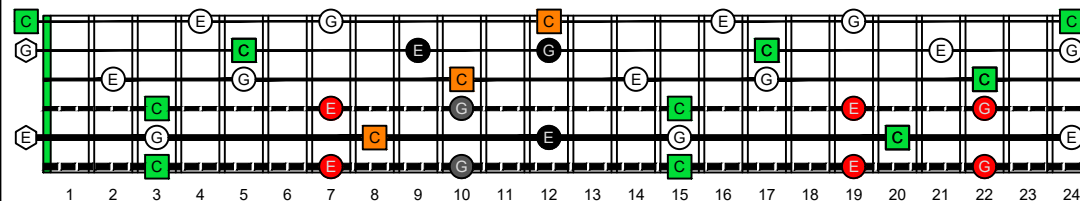

CAGED octaves (6-string bass : Drop A - AEADGC) **C natural** - ENTIRE FINGERBOARD NOTE NAMES

CAGED octaves (6-string bass : Drop A - AEADGC) **C major arpeggio** - ENTIRE FINGERBOARD NOTE NAMES

CAGED octaves (6-string bass : Drop A - AEADGC) **C major arpeggio** ENTIRE FINGERBOARD NOTE NAMES : **6C4C1** box shape (3nps)

CAGED octaves (6-string bass : Drop A - AEADGC) **C major arpeggio** ENTIRE FINGERBOARD NOTE NAMES : **6A4A2** box shape (3nps)

CAGED octaves (6-string bass : Drop A - AEADGC) **C major arpeggio** ENTIRE FINGERBOARD NOTE NAMES : **6A4A2G** box shape (3nps)

CAGED octaves (6-string bass : Drop A - AEADGC) **C major arpeggio** ENTIRE FINGERBOARD NOTE NAMES : **5G2** box shape (3nps)

CAGED octaves (6-string bass : Drop A - AEADGC) **C major arpeggio** ENTIRE FINGERBOARD NOTE NAMES : **4E2** box shape (3nps)

CAGED octaves (6-string bass : Drop A - AEADGC) **C major arpeggio** ENTIRE FINGERBOARD NOTE NAMES : **5E3D1** box shape (3nps)

CAGED octaves (6-string bass : Drop A - AEADGC) **C major arpeggio** ENTIRE FINGERBOARD NOTE NAMES : **3D1** box shape (3nps)