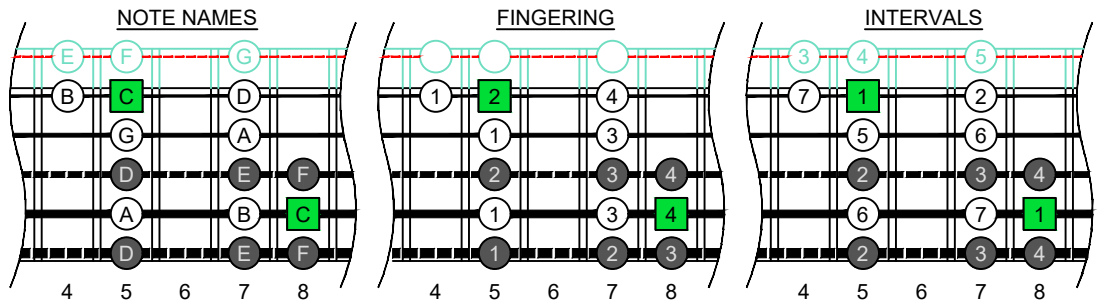

**C**  
major scale  
(ionian mode)  
**CAGED**  
octaves  
box shapes  
5-string bass  
Drop A : AEADG

**C major scale (ionian mode)**  
**SEMITONOMETER**

4G1

BOX SHAPE

www.cagedoctaves.com

Zon Brookes

CAGED octaves (5-string bass : Drop A - AEADG) C major scale (ionian mode) : 4G1 box shape

**CAGED octaves (5-string bass : Drop A - AEADG) C major scale (ionian mode) ENTIRE FINGERBOARD NOTE NAMES : 4G1 box shape**

**CAGED octaves (5-string bass : Drop A - AEADG) C major scale (ionian mode) ENTIRE FINGERBOARD INTERVALS : 4G1 box shape**