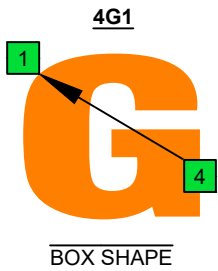

**C**  
major scale  
(ionian mode)  
**CAGED**  
octaves  
box shapes  
5-string bass  
Drop A : AEADG

**C major scale (ionian mode)**  
**SEMITONOMETER**

4G1

BOX SHAPE

www.cagedoctaves.com

Zon Brookes

CAGED octaves (5-string bass : Drop A - AEADG) C major scale (ionian mode) : 4G1 box shape

**CAGED octaves (5-string bass : Drop A - AEADG) C major scale (ionian mode) ENTIRE FINGERBOARD NOTE NAMES : 4G1 box shape**

**CAGED octaves (5-string bass : Drop A - AEADG) C major scale (ionian mode) ENTIRE FINGERBOARD INTERVALS : 4G1 box shape**