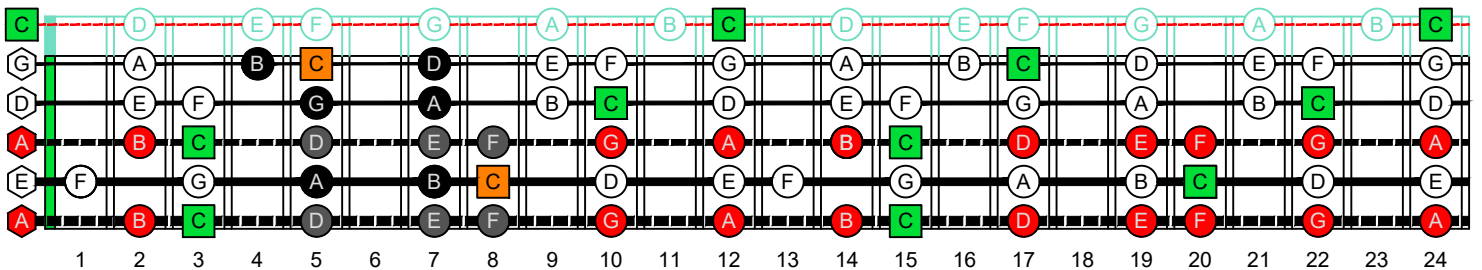

**C**  
major scale  
(ionian mode)  
**CAGED**  
octaves  
box shapes  
5-string bass  
Drop A : AEADG

**C major scale (ionian mode)**  
**SEMITONOMETER**

4G1

BOX SHAPE

www.cagedoctaves.com

Zon Brookes

CAGED octaves (5-string bass : Drop A - AEADG) C major scale (ionian mode) : 4G1 box shape

**CAGED octaves (5-string bass : Drop A - AEADG) C major scale (ionian mode) ENTIRE FINGERBOARD NOTE NAMES : 4G1 box shape**

**CAGED octaves (5-string bass : Drop A - AEADG) C major scale (ionian mode) ENTIRE FINGERBOARD INTERVALS : 4G1 box shape**