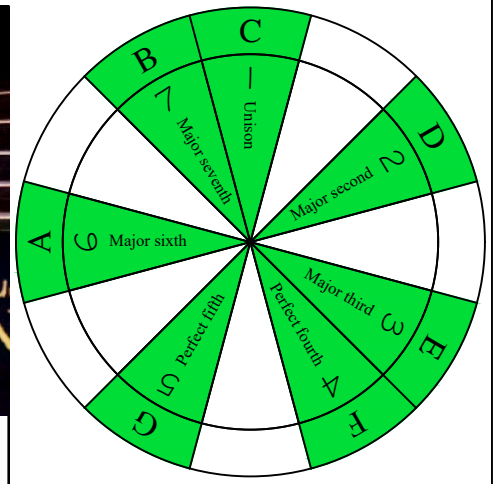

**C**  
major scale  
(ionian mode)  
**CAGED**  
octaves  
box shapes  
5-string bass  
Drop A : AEADG

**C major scale (ionian mode)**  
**SEMITONOMETER**

4G1

BOX SHAPE

www.cagedoctaves.com

Zon Brookes

CAGED octaves (5-string bass : Drop A - AEADG) C major scale (ionian mode) : 4G1 box shape

**CAGED octaves (5-string bass : Drop A - AEADG) C major scale (ionian mode) ENTIRE FINGERBOARD NOTE NAMES : 4G1 box shape**

**CAGED octaves (5-string bass : Drop A - AEADG) C major scale (ionian mode) ENTIRE FINGERBOARD INTERVALS : 4G1 box shape**