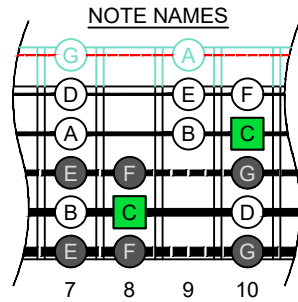

C major scale (ionian mode)

CAGED
octaves
box shapes
5-string bass
Drop A : AEADG

C major scale (ionian mode)
SEMITONOMETER

www.cagedoctaves.com

Zon Brookes

CAGED octaves (5-string bass : Drop A - AEADG) C major scale (ionian mode) : 4E2 box shape

CAGED octaves (5-string bass : Drop A - AEADG) C major scale (ionian mode) ENTIRE FINGERBOARD NOTE NAMES : 4E2 box shape

CAGED octaves (5-string bass : Drop A - AEADG) C major scale (ionian mode) ENTIRE FINGERBOARD INTERVALS : 4E2 box shape