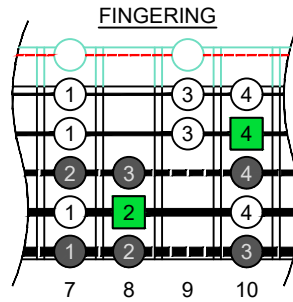

C major scale (ionian mode)

CAGED
octaves
box shapes
5-string bass
Drop A : AEADG

C major scale (ionian mode)
SEMITONOMETER

www.cagedoctaves.com

Zon Brookes

CAGED octaves (5-string bass : Drop A - AEADG) C major scale (ionian mode) : 4E2 box shape

CAGED octaves (5-string bass : Drop A - AEADG) C major scale (ionian mode) ENTIRE FINGERBOARD NOTE NAMES : 4E2 box shape

CAGED octaves (5-string bass : Drop A - AEADG) C major scale (ionian mode) ENTIRE FINGERBOARD INTERVALS : 4E2 box shape