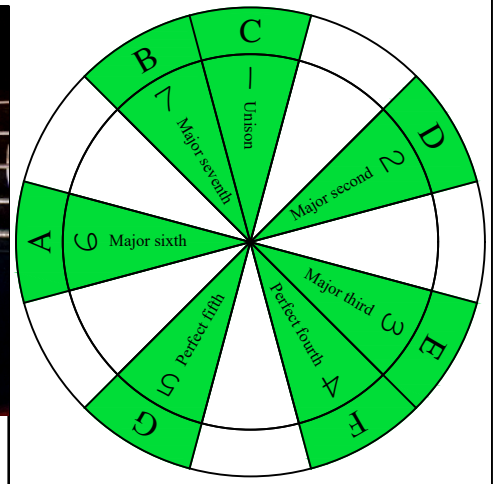

C major scale (ionian mode)

CAGED
octaves
box shapes
5-string bass
Drop A : AEADG

C major scale (ionian mode)
SEMITONOMETER

www.cagedoctaves.com

Zon Brookes

CAGED octaves (5-string bass : Drop A - AEADG) C major scale (ionian mode) : 4E2 box shape

CAGED octaves (5-string bass : Drop A - AEADG) C major scale (ionian mode) ENTIRE FINGERBOARD NOTE NAMES : 4E2 box shape

CAGED octaves (5-string bass : Drop A - AEADG) C major scale (ionian mode) ENTIRE FINGERBOARD INTERVALS : 4E2 box shape