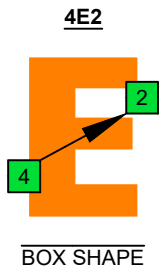

C major scale (ionian mode)

CAGED
octaves
box shapes
5-string bass
Drop A : AEADG

C major scale (ionian mode)
SEMITONOMETER

www.cagedoctaves.com

Zon Brookes

CAGED octaves (5-string bass : Drop A - AEADG) C major scale (ionian mode) : 4E2 box shape

CAGED octaves (5-string bass : Drop A - AEADG) C major scale (ionian mode) ENTIRE FINGERBOARD NOTE NAMES : 4E2 box shape

CAGED octaves (5-string bass : Drop A - AEADG) C major scale (ionian mode) ENTIRE FINGERBOARD INTERVALS : 4E2 box shape