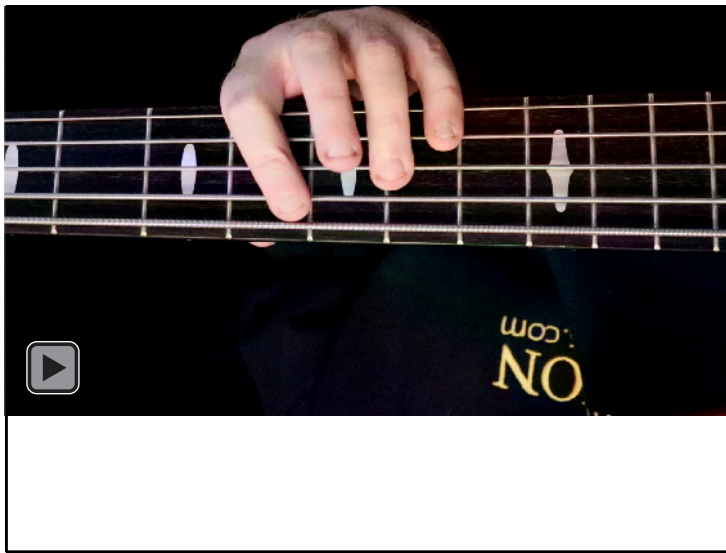

C major scale (ionian mode)

CAGED
octaves
box shapes
5-string bass
Drop A : AEADG

C major scale (ionian mode)
SEMITONOMETER

www.cagedoctaves.com

Zon Brookes

CAGED octaves (5-string bass : Drop A - AEADG) C major scale (ionian mode) : 4E2 box shape

CAGED octaves (5-string bass : Drop A - AEADG) C major scale (ionian mode) ENTIRE FINGERBOARD NOTE NAMES : 4E2 box shape

CAGED octaves (5-string bass : Drop A - AEADG) C major scale (ionian mode) ENTIRE FINGERBOARD INTERVALS : 4E2 box shape