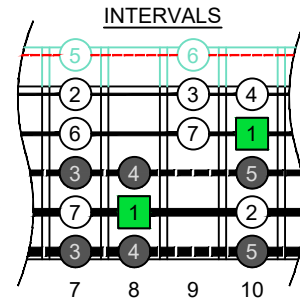

C major scale (ionian mode)

CAGED
octaves
box shapes
5-string bass
Drop A : AEADG

C major scale (ionian mode)
SEMITONOMETER

www.cagedoctaves.com

Zon Brookes

CAGED octaves (5-string bass : Drop A - AEADG) C major scale (ionian mode) : 4E2 box shape

CAGED octaves (5-string bass : Drop A - AEADG) C major scale (ionian mode) ENTIRE FINGERBOARD NOTE NAMES : 4E2 box shape

CAGED octaves (5-string bass : Drop A - AEADG) C major scale (ionian mode) ENTIRE FINGERBOARD INTERVALS : 4E2 box shape