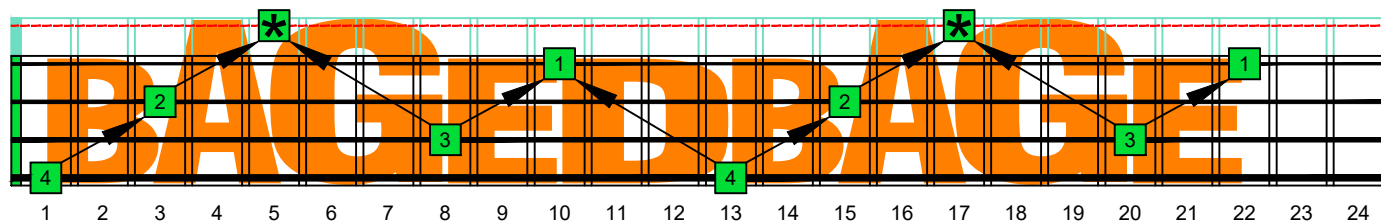

el.bs.

1 2 3 4 5 6 7 8 9 10 11 12

3 3 8 8 10 10 15 15 10 10 8 8 3 3

1 13 13 13 8 8 3 1

BAGED4BASS (4-string bass : B0 standard - BEAD) C natural - ENTIRE FINGERBOARD OCTAVE SHAPES

4B2 **2A*** **3G*** **3E1** **4D1** **4B2 at 12**