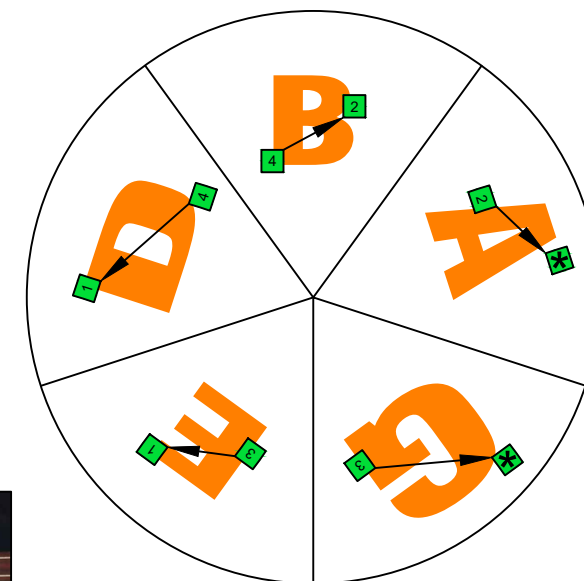

el.bs.

1 2 3 4 5 6 7 8 9 10 11 12

3 3 8 8 10 10 15 15 10 10 8 8 3 3

1 13 13 13 8 8 3 1

BAGED4BASS (4-string bass : B0 standard - BEAD) C natural - ENTIRE FINGERBOARD OCTAVE SHAPES

4B2 **2A*** **3G*** **3E1** **4D1** **4B2 at 12**