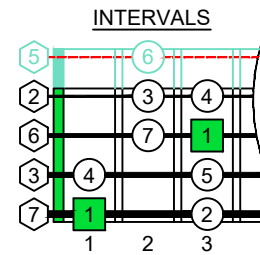

C
 major scale
 (ionian mode)
BAGED
BASS
 box shapes
 4-string bass
 B0 standard : BEAD

C major scale (ionian mode)
 SEMITONOMETER

www.cagedoctaves.com

Zon Brookes

BAGED4BASS (4-string bass : B0 standard - BEAD) C major scale (ionian mode) : 4B2 box shape

BAGED4BASS (4-string bass : B0 standard - BEAD) **C major scale (ionian mode)** ENTIRE FINGERBOARD NOTE NAMES : **4B2** box shape

BAGED4BASS (4-string bass : B0 standard - BEAD) **C major scale (ionian mode)** ENTIRE FINGERBOARD INTERVALS : **4B2** box shape