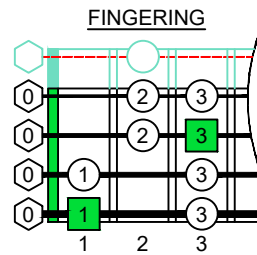

C
 major scale
 (ionian mode)
BAGED
BASS
 box shapes
 4-string bass
 B0 standard : BEAD

C major scale (ionian mode)
 SEMITONOMETER

www.cagedoctaves.com

Zon Brookes

BAGED4BASS (4-string bass : B0 standard - BEAD) C major scale (ionian mode) : 4B2 box shape

BAGED4BASS (4-string bass : B0 standard - BEAD) **C major scale (ionian mode)** ENTIRE FINGERBOARD NOTE NAMES : **4B2** box shape

BAGED4BASS (4-string bass : B0 standard - BEAD) **C major scale (ionian mode)** ENTIRE FINGERBOARD INTERVALS : **4B2** box shape