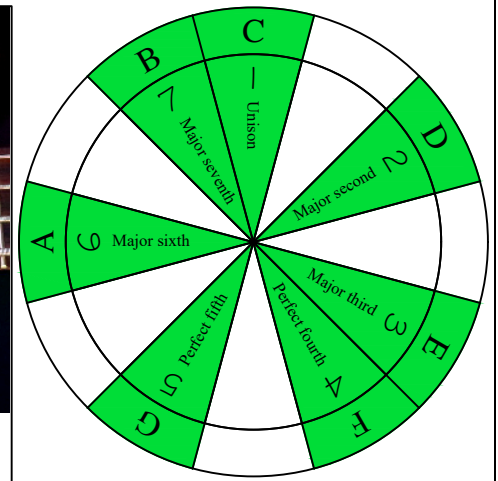

C
 major scale
 (ionian mode)
BAGED
BASS
 box shapes
 4-string bass
 B0 standard : BEAD

C major scale (ionian mode)
 SEMITONOMETER

www.cagedoctaves.com

Zon Brookes

BAGED4BASS (4-string bass : B0 standard - BEAD) C major scale (ionian mode) : 4B2 box shape

BAGED4BASS (4-string bass : B0 standard - BEAD) **C major scale (ionian mode)** ENTIRE FINGERBOARD NOTE NAMES : **4B2** box shape

BAGED4BASS (4-string bass : B0 standard - BEAD) **C major scale (ionian mode)** ENTIRE FINGERBOARD INTERVALS : **4B2** box shape