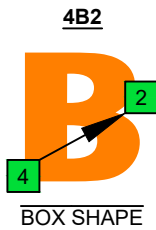

C
 major scale
 (ionian mode)
BAGED
BASS
 box shapes
 4-string bass
 B0 standard : BEAD

C major scale (ionian mode)
 SEMITONOMETER

www.cagedoctaves.com

Zon Brookes

BAGED4BASS (4-string bass : B0 standard - BEAD) C major scale (ionian mode) : 4B2 box shape

BAGED4BASS (4-string bass : B0 standard - BEAD) **C major scale (ionian mode)** ENTIRE FINGERBOARD NOTE NAMES : **4B2** box shape

BAGED4BASS (4-string bass : B0 standard - BEAD) **C major scale (ionian mode)** ENTIRE FINGERBOARD INTERVALS : **4B2** box shape