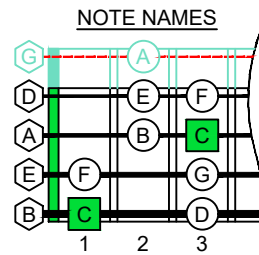

C
 major scale
 (ionian mode)
BAGED
BASS
 box shapes
 4-string bass
 B0 standard : BEAD

C major scale (ionian mode)
 SEMITONOMETER

www.cagedoctaves.com

Zon Brookes

BAGED4BASS (4-string bass : B0 standard - BEAD) C major scale (ionian mode) : 4B2 box shape

BAGED4BASS (4-string bass : B0 standard - BEAD) **C major scale (ionian mode)** ENTIRE FINGERBOARD NOTE NAMES : **4B2** box shape

BAGED4BASS (4-string bass : B0 standard - BEAD) **C major scale (ionian mode)** ENTIRE FINGERBOARD INTERVALS : **4B2** box shape