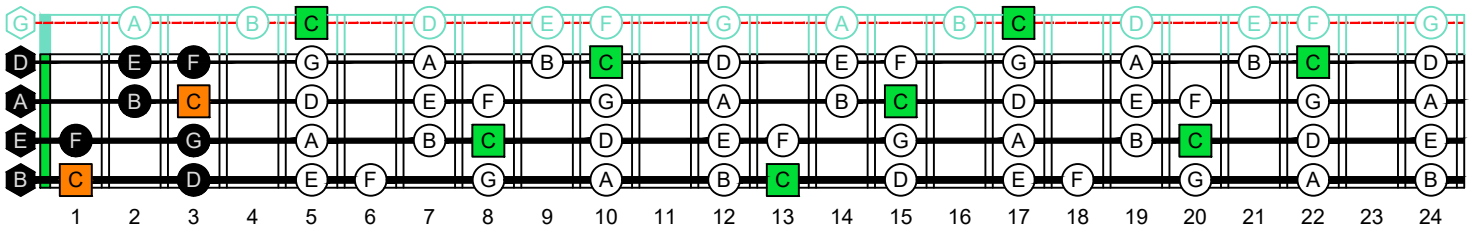

C
 major scale
 (ionian mode)
BAGED
BASS
 box shapes
 4-string bass
 B0 standard : BEAD

C major scale (ionian mode)
 SEMITONOMETER

www.cagedoctaves.com

Zon Brookes

BAGED4BASS (4-string bass : B0 standard - BEAD) C major scale (ionian mode) : 4B2 box shape

BAGED4BASS (4-string bass : B0 standard - BEAD) **C major scale (ionian mode)** ENTIRE FINGERBOARD NOTE NAMES : **4B2** box shape

BAGED4BASS (4-string bass : B0 standard - BEAD) **C major scale (ionian mode)** ENTIRE FINGERBOARD INTERVALS : **4B2** box shape