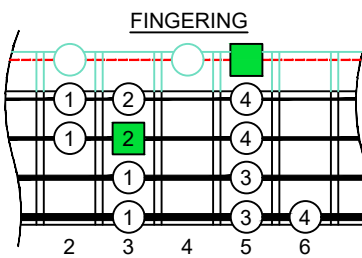

C
 major scale
 (ionian mode)
BAGED
BASS
 box shapes
 4-string bass
 B0 standard : BEAD

www.cagedoctaves.com

Zon Brookes

BAGED4BASS (4-string bass : B0 standard - BEAD) C major scale (ionian mode) : 2A* box shape

BAGED4BASS (4-string bass : B0 standard - BEAD) **C major scale (ionian mode)** ENTIRE FINGERBOARD NOTE NAMES : **2A*** box shape

BAGED4BASS (4-string bass : B0 standard - BEAD) **C major scale (ionian mode)** ENTIRE FINGERBOARD INTERVALS : **2A*** box shape