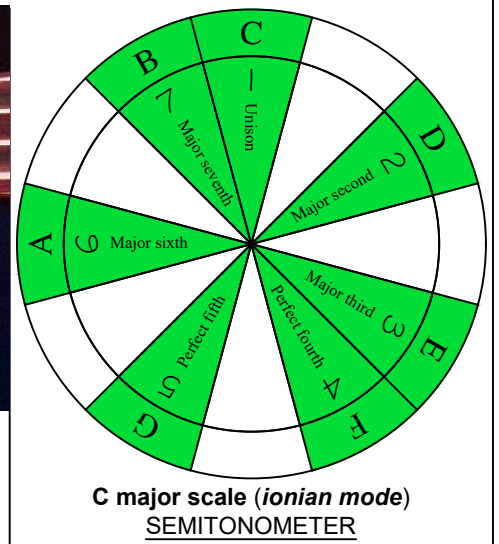

C
 major scale
 (ionian mode)
BAGED
BASS
 box shapes
 4-string bass
 B0 standard : BEAD

www.cagedoctaves.com

Zon Brookes

BAGED4BASS (4-string bass : B0 standard - BEAD) C major scale (ionian mode) : 2A* box shape

BAGED4BASS (4-string bass : B0 standard - BEAD) **C major scale (ionian mode)** ENTIRE FINGERBOARD NOTE NAMES : **2A*** box shape

BAGED4BASS (4-string bass : B0 standard - BEAD) **C major scale (ionian mode)** ENTIRE FINGERBOARD INTERVALS : **2A*** box shape