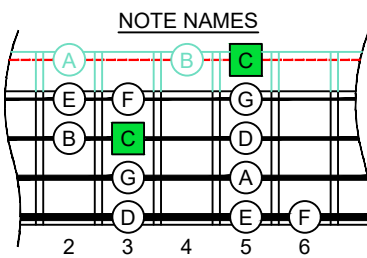

C
 major scale
 (ionian mode)
BAGED
BASS
 box shapes
 4-string bass
 B0 standard : BEAD

www.cagedoctaves.com

Zon Brookes

BAGED4BASS (4-string bass : B0 standard - BEAD) C major scale (ionian mode) : 2A* box shape

BAGED4BASS (4-string bass : B0 standard - BEAD) **C major scale (ionian mode)** ENTIRE FINGERBOARD NOTE NAMES : **2A*** box shape

BAGED4BASS (4-string bass : B0 standard - BEAD) **C major scale (ionian mode)** ENTIRE FINGERBOARD INTERVALS : **2A*** box shape