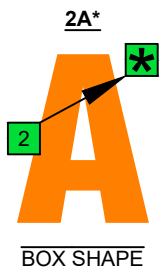

C
 major scale
 (ionian mode)
BAGED
BASS
 box shapes
 4-string bass
 B0 standard : BEAD

www.cagedoctaves.com

Zon Brookes

BAGED4BASS (4-string bass : B0 standard - BEAD) C major scale (ionian mode) : 2A* box shape

BAGED4BASS (4-string bass : B0 standard - BEAD) **C major scale (ionian mode)** ENTIRE FINGERBOARD NOTE NAMES : **2A*** box shape

BAGED4BASS (4-string bass : B0 standard - BEAD) **C major scale (ionian mode)** ENTIRE FINGERBOARD INTERVALS : **2A*** box shape