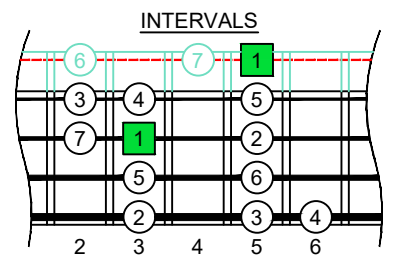

C
 major scale
 (ionian mode)
BAGED
BASS
 box shapes
 4-string bass
 B0 standard : BEAD

www.cagedoctaves.com

Zon Brookes

BAGED4BASS (4-string bass : B0 standard - BEAD) C major scale (ionian mode) : 2A* box shape

BAGED4BASS (4-string bass : B0 standard - BEAD) **C major scale (ionian mode)** ENTIRE FINGERBOARD NOTE NAMES : **2A*** box shape

BAGED4BASS (4-string bass : B0 standard - BEAD) **C major scale (ionian mode)** ENTIRE FINGERBOARD INTERVALS : **2A*** box shape