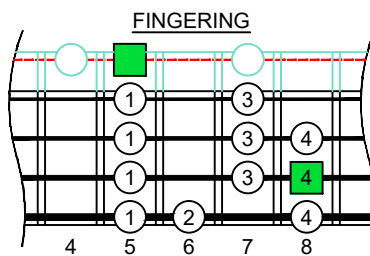

C
major scale
(ionian mode)
BAGED
BASS
box shapes
 4-string bass
 B0 standard : BEAD

www.cagedoctaves.com

Zon Brookes

BAGED4BASS (4-string bass : B0 standard - BEAD) C major scale (ionian mode) : 3G* box shape

BAGED4BASS (4-string bass : B0 standard - BEAD) **C major scale (ionian mode) ENTIRE FINGERBOARD NOTE NAMES : 3G* box shape**

BAGED4BASS (4-string bass : B0 standard - BEAD) **C major scale (ionian mode) ENTIRE FINGERBOARD INTERVALS : 3G* box shape**