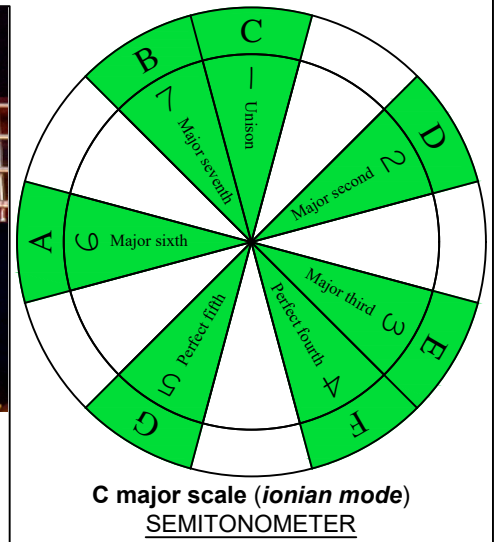

C
major scale
(ionian mode)
BAGED
BASS
box shapes
 4-string bass
 B0 standard : BEAD

www.cagedoctaves.com

Zon Brookes

BAGED4BASS (4-string bass : B0 standard - BEAD) C major scale (ionian mode) : 3G* box shape

BAGED4BASS (4-string bass : B0 standard - BEAD) **C major scale (ionian mode) ENTIRE FINGERBOARD NOTE NAMES : 3G* box shape**

BAGED4BASS (4-string bass : B0 standard - BEAD) **C major scale (ionian mode) ENTIRE FINGERBOARD INTERVALS : 3G* box shape**