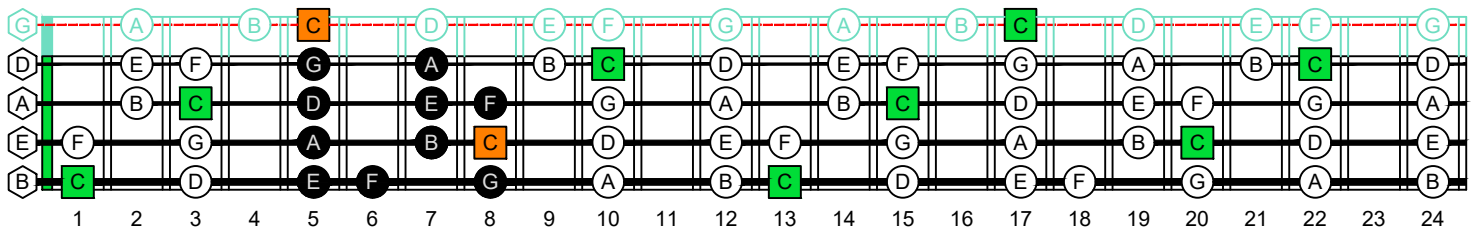

C
major scale
(ionian mode)
BAGED
BASS
box shapes
 4-string bass
 B0 standard : BEAD

www.cagedoctaves.com

Zon Brookes

BAGED4BASS (4-string bass : B0 standard - BEAD) C major scale (ionian mode) : 3G* box shape

BAGED4BASS (4-string bass : B0 standard - BEAD) **C major scale (ionian mode) ENTIRE FINGERBOARD NOTE NAMES : 3G* box shape**

BAGED4BASS (4-string bass : B0 standard - BEAD) **C major scale (ionian mode) ENTIRE FINGERBOARD INTERVALS : 3G* box shape**