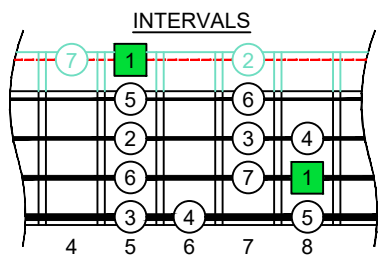

C
major scale
(ionian mode)
BAGED
BASS
box shapes
 4-string bass
 B0 standard : BEAD

www.cagedoctaves.com

Zon Brookes

BAGED4BASS (4-string bass : B0 standard - BEAD) C major scale (ionian mode) : 3G* box shape

BAGED4BASS (4-string bass : B0 standard - BEAD) **C major scale (ionian mode) ENTIRE FINGERBOARD NOTE NAMES : 3G* box shape**

BAGED4BASS (4-string bass : B0 standard - BEAD) **C major scale (ionian mode) ENTIRE FINGERBOARD INTERVALS : 3G* box shape**