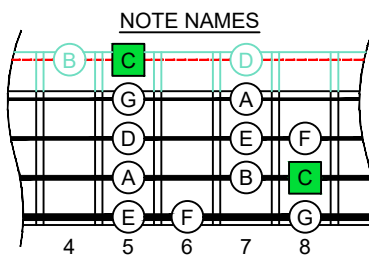

C
major scale
(ionian mode)
BAGED
BASS
box shapes
 4-string bass
 B0 standard : BEAD

www.cagedoctaves.com

Zon Brookes

BAGED4BASS (4-string bass : B0 standard - BEAD) C major scale (ionian mode) : 3G* box shape

BAGED4BASS (4-string bass : B0 standard - BEAD) **C major scale (ionian mode) ENTIRE FINGERBOARD NOTE NAMES : 3G* box shape**

BAGED4BASS (4-string bass : B0 standard - BEAD) **C major scale (ionian mode) ENTIRE FINGERBOARD INTERVALS : 3G* box shape**