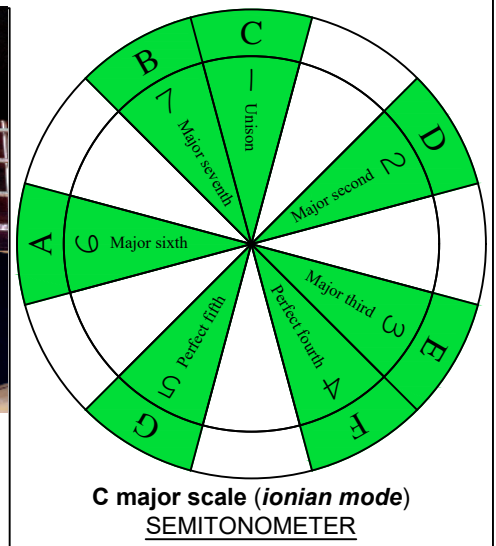

**C**  
 major scale  
*(ionian mode)*  
**BAGED**  
**BASS**  
 box shapes  
 4-string bass  
 B0 standard : BEAD

www.cagedoctaves.com

Zon Brookes

BAGED4BASS (4-string bass : B0 standard - BEAD) C major scale (ionian mode) : 3E1 box shape

**BAGED4BASS** (4-string bass : B0 standard - BEAD) **C major scale (ionian mode)** ENTIRE FINGERBOARD NOTE NAMES : **3E1** box shape

**BAGED4BASS** (4-string bass : B0 standard - BEAD) **C major scale (ionian mode)** ENTIRE FINGERBOARD INTERVALS : **3E1** box shape