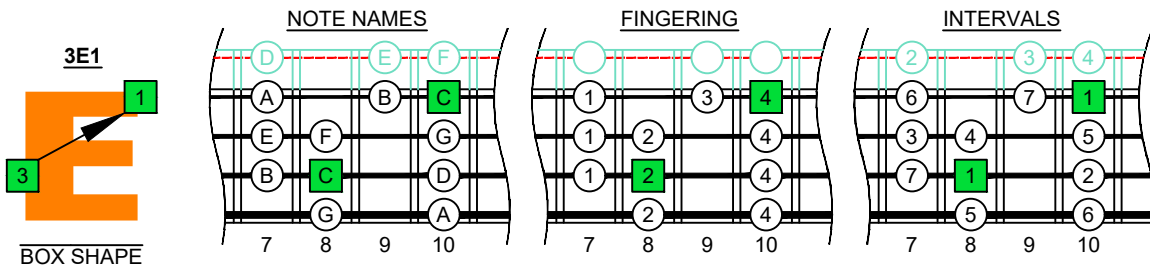

**C**  
 major scale  
*(ionian mode)*  
**BAGED**  
**BASS**  
 box shapes  
 4-string bass  
 B0 standard : BEAD

www.cagedoctaves.com

Zon Brookes

BAGED4BASS (4-string bass : B0 standard - BEAD) C major scale (ionian mode) : 3E1 box shape

**BAGED4BASS** (4-string bass : B0 standard - BEAD) **C major scale (ionian mode)** ENTIRE FINGERBOARD NOTE NAMES : **3E1** box shape

**BAGED4BASS** (4-string bass : B0 standard - BEAD) **C major scale (ionian mode)** ENTIRE FINGERBOARD INTERVALS : **3E1** box shape