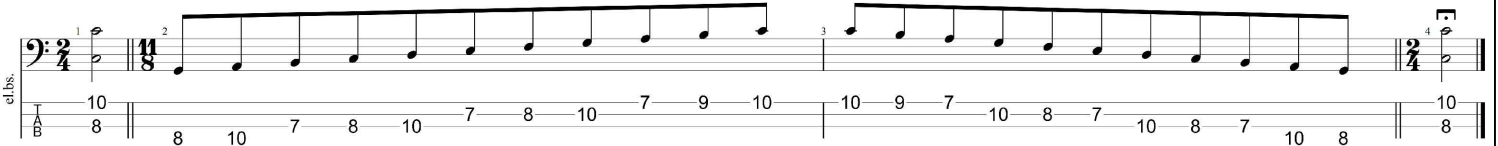

**C**  
 major scale  
*(ionian mode)*  
**BAGED**  
**BASS**  
 box shapes  
 4-string bass  
 B0 standard : BEAD

www.cagedoctaves.com

Zon Brookes

BAGED4BASS (4-string bass : B0 standard - BEAD) C major scale (ionian mode) : 3E1 box shape

**BAGED4BASS** (4-string bass : B0 standard - BEAD) **C major scale (ionian mode)** ENTIRE FINGERBOARD NOTE NAMES : **3E1** box shape

**BAGED4BASS** (4-string bass : B0 standard - BEAD) **C major scale (ionian mode)** ENTIRE FINGERBOARD INTERVALS : **3E1** box shape