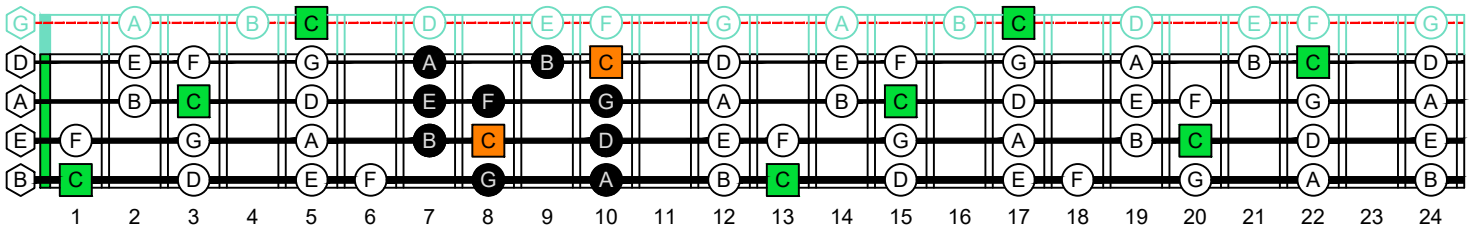

**C**  
 major scale  
*(ionian mode)*  
**BAGED**  
**BASS**  
 box shapes  
 4-string bass  
 B0 standard : BEAD

www.cagedoctaves.com

Zon Brookes

BAGED4BASS (4-string bass : B0 standard - BEAD) C major scale (ionian mode) : 3E1 box shape

**BAGED4BASS** (4-string bass : B0 standard - BEAD) **C major scale (ionian mode)** ENTIRE FINGERBOARD NOTE NAMES : **3E1** box shape

**BAGED4BASS** (4-string bass : B0 standard - BEAD) **C major scale (ionian mode)** ENTIRE FINGERBOARD INTERVALS : **3E1** box shape