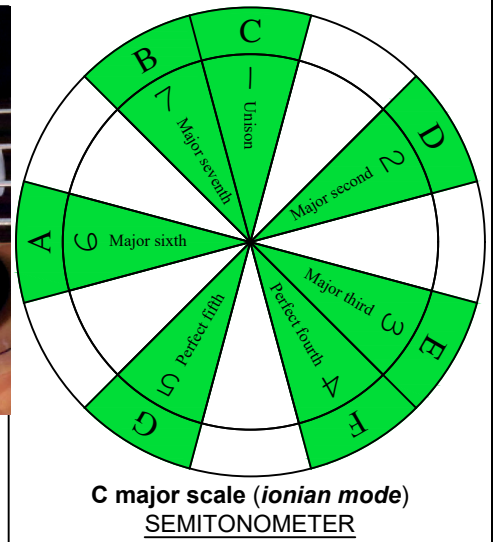

**C**  
**major scale**  
*(ionian mode)*  
**BAGED**  
**BASS**  
**box shapes**  
 4-string bass  
 B0 standard : BEAD

www.cagedoctaves.com

Zon Brookes

BAGED4BASS (4-string bass : B0 standard - BEAD) C major scale (ionian mode) : 4D1 box shape

**BAGED4BASS** (4-string bass : B0 standard - BEAD) **C major scale (ionian mode)** ENTIRE FINGERBOARD NOTE NAMES : **4D1** box shape

**BAGED4BASS** (4-string bass : B0 standard - BEAD) **C major scale (ionian mode)** ENTIRE FINGERBOARD INTERVALS : **4D1** box shape