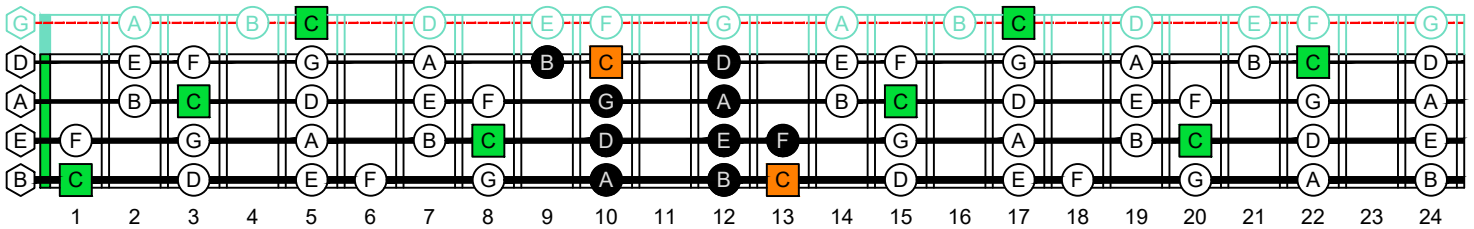

**C**  
**major scale**  
*(ionian mode)*  
**BAGED**  
**BASS**  
**box shapes**  
 4-string bass  
 B0 standard : BEAD

www.cagedoctaves.com

Zon Brookes

BAGED4BASS (4-string bass : B0 standard - BEAD) C major scale (ionian mode) : 4D1 box shape

**BAGED4BASS** (4-string bass : B0 standard - BEAD) **C major scale (ionian mode)** ENTIRE FINGERBOARD NOTE NAMES : **4D1** box shape

**BAGED4BASS** (4-string bass : B0 standard - BEAD) **C major scale (ionian mode)** ENTIRE FINGERBOARD INTERVALS : **4D1** box shape