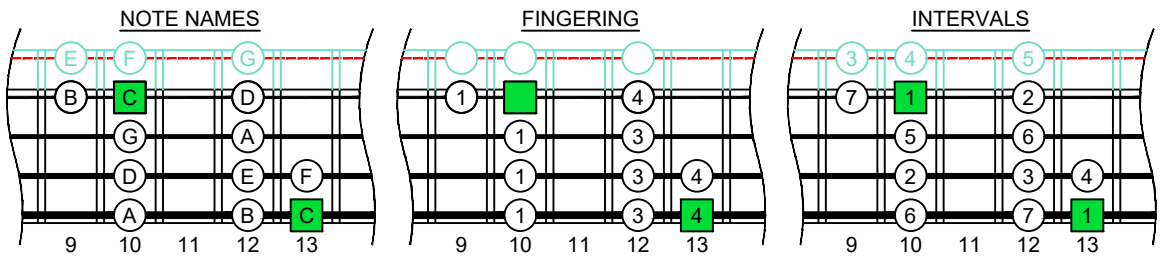

**C**  
**major scale**  
*(ionian mode)*  
**BAGED**  
**BASS**  
**box shapes**  
 4-string bass  
 B0 standard : BEAD

www.cagedoctaves.com

Zon Brookes

BAGED4BASS (4-string bass : B0 standard - BEAD) C major scale (ionian mode) : 4D1 box shape

**BAGED4BASS** (4-string bass : B0 standard - BEAD) **C major scale (ionian mode)** ENTIRE FINGERBOARD NOTE NAMES : **4D1** box shape

**BAGED4BASS** (4-string bass : B0 standard - BEAD) **C major scale (ionian mode)** ENTIRE FINGERBOARD INTERVALS : **4D1** box shape