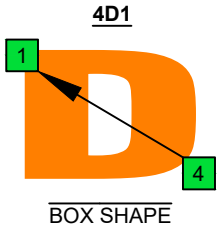

**C**  
**major scale**  
*(ionian mode)*  
**BAGED**  
**BASS**  
**box shapes**  
 4-string bass  
 B0 standard : BEAD

www.cagedoctaves.com

Zon Brookes

BAGED4BASS (4-string bass : B0 standard - BEAD) C major scale (ionian mode) : 4D1 box shape

**BAGED4BASS** (4-string bass : B0 standard - BEAD) **C major scale (ionian mode)** ENTIRE FINGERBOARD NOTE NAMES : **4D1** box shape

**BAGED4BASS** (4-string bass : B0 standard - BEAD) **C major scale (ionian mode)** ENTIRE FINGERBOARD INTERVALS : **4D1** box shape