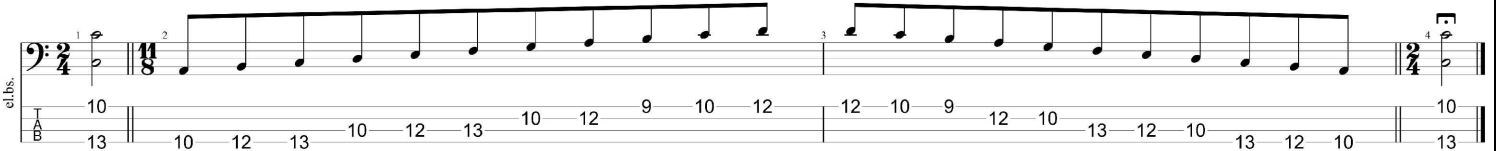

**C**  
**major scale**  
*(ionian mode)*  
**BAGED**  
**BASS**  
**box shapes**  
 4-string bass  
 B0 standard : BEAD

www.cagedoctaves.com

Zon Brookes

BAGED4BASS (4-string bass : B0 standard - BEAD) C major scale (ionian mode) : 4D1 box shape

**BAGED4BASS** (4-string bass : B0 standard - BEAD) **C major scale (ionian mode)** ENTIRE FINGERBOARD NOTE NAMES : **4D1** box shape

**BAGED4BASS** (4-string bass : B0 standard - BEAD) **C major scale (ionian mode)** ENTIRE FINGERBOARD INTERVALS : **4D1** box shape