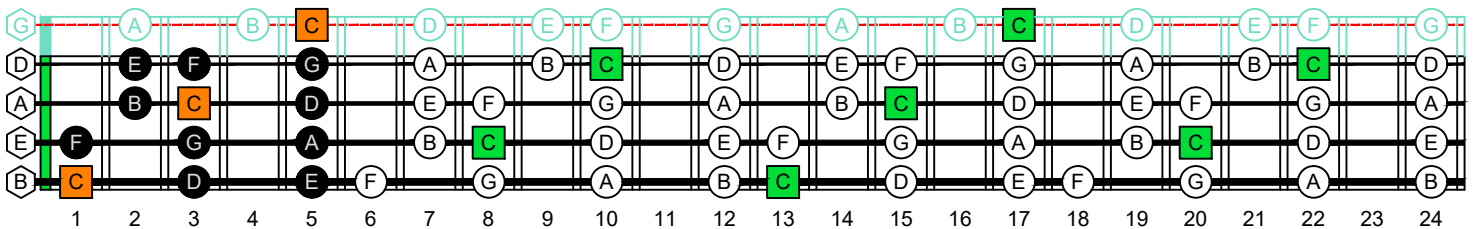

C
 major scale
 (ionian mode)
BAGED
BASS
 box shapes
 (3nps)
 4-string bass
 B0 standard : BEAD

4B2A*
 BOX SHAPE

NOTE NAMES

FINGERING

INTERVALS

www.cagedoctaves.com

Zon Brookes

BAGED4BASS (4-string bass : B0 standard - BEAD) C major scale (ionian mode) : 4B2A* box shape

BAGED4BASS (4-string bass : B0 standard - BEAD) **C major scale (ionian mode)** ENTIRE FINGERBOARD NOTE NAMES : **4B2A*** box shape (3nps)

BAGED4BASS (4-string bass : B0 standard - BEAD) **C major scale (ionian mode)** ENTIRE FINGERBOARD INTERVALS : **4B2A*** box shape (3nps)