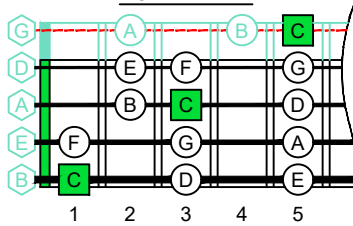

C
 major scale
 (ionian mode)
BAGED
BASS
 box shapes
 (3nps)
 4-string bass
 B0 standard : BEAD

4B2A*
 BOX SHAPE

NOTE NAMES

FINGERING

INTERVALS

www.cagedoctaves.com

Zon Brookes

BAGED4BASS (4-string bass : B0 standard - BEAD) C major scale (ionian mode) : 4B2A* box shape

BAGED4BASS (4-string bass : B0 standard - BEAD) **C major scale (ionian mode)** ENTIRE FINGERBOARD NOTE NAMES : **4B2A*** box shape (3nps)

BAGED4BASS (4-string bass : B0 standard - BEAD) **C major scale (ionian mode)** ENTIRE FINGERBOARD INTERVALS : **4B2A*** box shape (3nps)