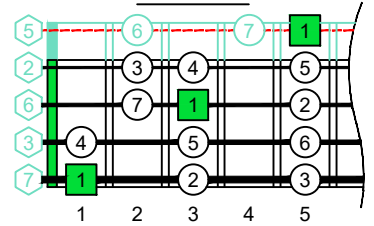

C
 major scale
 (ionian mode)
BAGED
BASS
 box shapes
 (3nps)
 4-string bass
 B0 standard : BEAD

4B2A*
 BOX SHAPE

NOTE NAMES

FINGERING

INTERVALS

www.cagedoctaves.com

Zon Brookes

BAGED4BASS (4-string bass : B0 standard - BEAD) C major scale (ionian mode) : 4B2A* box shape

BAGED4BASS (4-string bass : B0 standard - BEAD) **C major scale (ionian mode)** ENTIRE FINGERBOARD NOTE NAMES : **4B2A*** box shape (3nps)

BAGED4BASS (4-string bass : B0 standard - BEAD) **C major scale (ionian mode)** ENTIRE FINGERBOARD INTERVALS : **4B2A*** box shape (3nps)