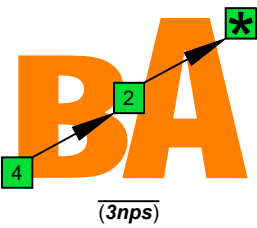

C
 major scale
 (ionian mode)
BAGED
BASS
 box shapes
 (3nps)
 4-string bass
 B0 standard : BEAD

4B2A*
 BOX SHAPE

NOTE NAMES

FINGERING

INTERVALS

www.cagedoctaves.com

Zon Brookes

BAGED4BASS (4-string bass : B0 standard - BEAD) C major scale (ionian mode) : 4B2A* box shape

BAGED4BASS (4-string bass : B0 standard - BEAD) **C major scale (ionian mode)** ENTIRE FINGERBOARD NOTE NAMES : **4B2A*** box shape (3nps)

BAGED4BASS (4-string bass : B0 standard - BEAD) **C major scale (ionian mode)** ENTIRE FINGERBOARD INTERVALS : **4B2A*** box shape (3nps)