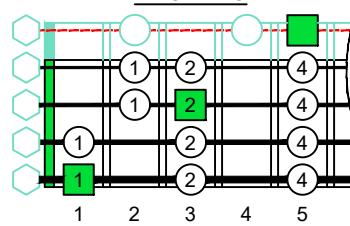

C
 major scale
 (ionian mode)
BAGED
BASS
 box shapes
 (3nps)
 4-string bass
 B0 standard : BEAD

4B2A*
 BOX SHAPE

NOTE NAMES

FINGERING

INTERVALS

www.cagedoctaves.com

Zon Brookes

BAGED4BASS (4-string bass : B0 standard - BEAD) C major scale (ionian mode) : 4B2A* box shape

BAGED4BASS (4-string bass : B0 standard - BEAD) **C major scale (ionian mode)** ENTIRE FINGERBOARD NOTE NAMES : **4B2A*** box shape (3nps)

BAGED4BASS (4-string bass : B0 standard - BEAD) **C major scale (ionian mode)** ENTIRE FINGERBOARD INTERVALS : **4B2A*** box shape (3nps)