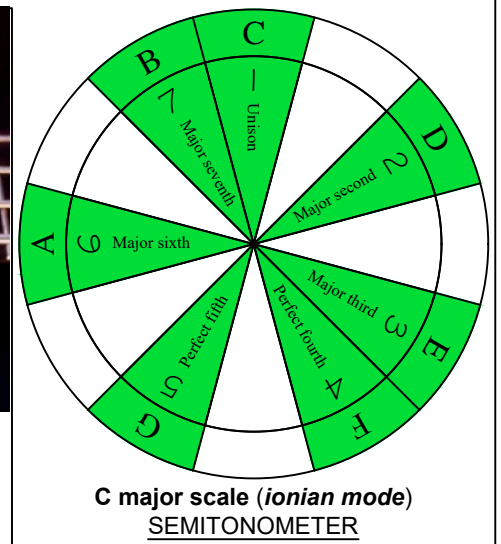

C
 major scale
 (ionian mode)
BAGED
BASS
 box shapes
 (3nps)
 4-string bass
 B0 standard : BEAD

4B2A*
 BOX SHAPE

NOTE NAMES

FINGERING

INTERVALS

www.cagedoctaves.com

Zon Brookes

BAGED4BASS (4-string bass : B0 standard - BEAD) C major scale (ionian mode) : 4B2A* box shape

BAGED4BASS (4-string bass : B0 standard - BEAD) **C major scale (ionian mode)** ENTIRE FINGERBOARD NOTE NAMES : **4B2A*** box shape (3nps)

BAGED4BASS (4-string bass : B0 standard - BEAD) **C major scale (ionian mode)** ENTIRE FINGERBOARD INTERVALS : **4B2A*** box shape (3nps)