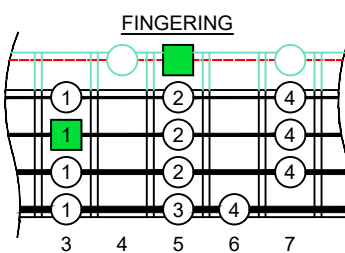

**C**  
 major scale  
 (ionian mode)  
**BAGED**  
**BASS**  
 box shapes  
 (3nps)  
 4-string bass  
 B0 standard : BEAD

www.cagedoctaves.com

Zon Brookes

BAGED4BASS (4-string bass : B0 standard - BEAD) C major scale (ionian mode) : 2A\* box shape (3nps)

**BAGED4BASS** (4-string bass : B0 standard - BEAD) **C major scale (ionian mode)** ENTIRE FINGERBOARD NOTE NAMES : **2A\*** box shape (3nps)

**BAGED4BASS** (4-string bass : B0 standard - BEAD) **C major scale (ionian mode)** ENTIRE FINGERBOARD INTERVALS : **2A\*** box shape (3nps)