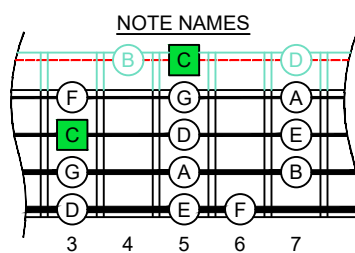

**C**  
 major scale  
 (ionian mode)  
**BAGED**  
**BASS**  
 box shapes  
 (3nps)  
 4-string bass  
 B0 standard : BEAD

www.cagedoctaves.com

Zon Brookes

BAGED4BASS (4-string bass : B0 standard - BEAD) C major scale (ionian mode) : 2A\* box shape (3nps)

**BAGED4BASS** (4-string bass : B0 standard - BEAD) **C major scale (ionian mode)** ENTIRE FINGERBOARD NOTE NAMES : **2A\*** box shape (3nps)

**BAGED4BASS** (4-string bass : B0 standard - BEAD) **C major scale (ionian mode)** ENTIRE FINGERBOARD INTERVALS : **2A\*** box shape (3nps)