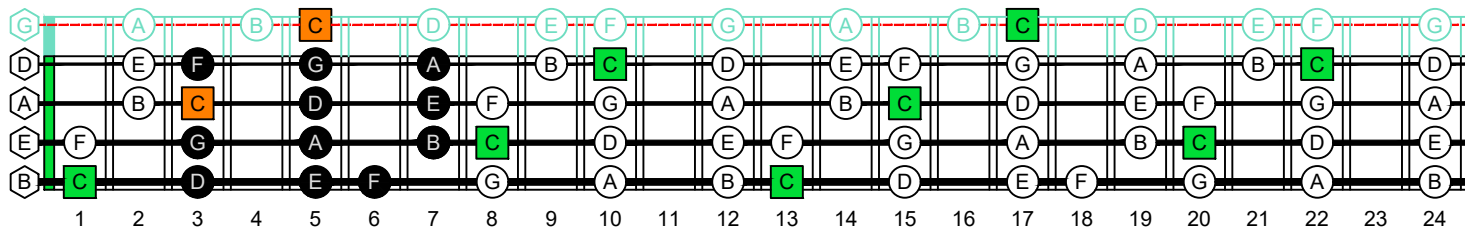

**C**  
 major scale  
 (ionian mode)  
**BAGED**  
**BASS**  
 box shapes  
 (3nps)  
 4-string bass  
 B0 standard : BEAD

www.cagedoctaves.com

Zon Brookes

BAGED4BASS (4-string bass : B0 standard - BEAD) C major scale (ionian mode) : 2A\* box shape (3nps)

**BAGED4BASS** (4-string bass : B0 standard - BEAD) **C major scale (ionian mode)** ENTIRE FINGERBOARD NOTE NAMES : **2A\*** box shape (3nps)

**BAGED4BASS** (4-string bass : B0 standard - BEAD) **C major scale (ionian mode)** ENTIRE FINGERBOARD INTERVALS : **2A\*** box shape (3nps)