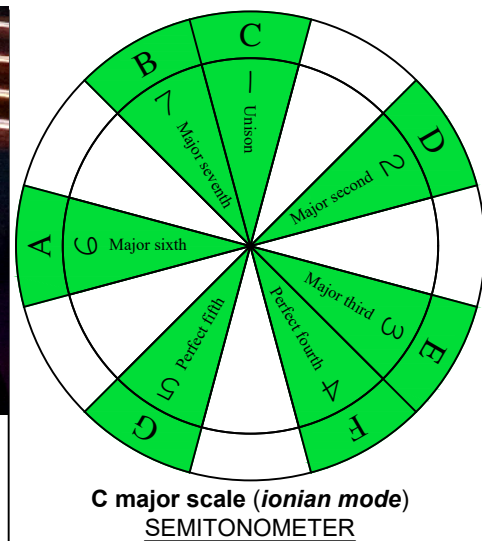

**C**  
 major scale  
 (ionian mode)  
**BAGED**  
**BASS**  
 box shapes  
 (3nps)  
 4-string bass  
 B0 standard : BEAD

www.cagedoctaves.com

Zon Brookes

BAGED4BASS (4-string bass : B0 standard - BEAD) C major scale (ionian mode) : 2A\* box shape (3nps)

**BAGED4BASS** (4-string bass : B0 standard - BEAD) **C major scale (ionian mode)** ENTIRE FINGERBOARD NOTE NAMES : **2A\*** box shape (3nps)

**BAGED4BASS** (4-string bass : B0 standard - BEAD) **C major scale (ionian mode)** ENTIRE FINGERBOARD INTERVALS : **2A\*** box shape (3nps)