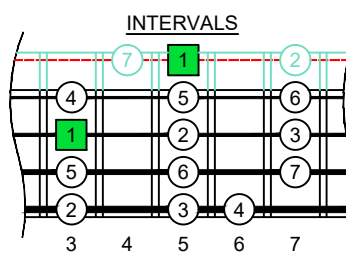

**C**  
 major scale  
 (ionian mode)  
**BAGED**  
**BASS**  
 box shapes  
 (3nps)  
 4-string bass  
 B0 standard : BEAD

www.cagedoctaves.com

Zon Brookes

BAGED4BASS (4-string bass : B0 standard - BEAD) C major scale (ionian mode) : 2A\* box shape (3nps)

**BAGED4BASS** (4-string bass : B0 standard - BEAD) **C major scale (ionian mode)** ENTIRE FINGERBOARD NOTE NAMES : **2A\*** box shape (3nps)

**BAGED4BASS** (4-string bass : B0 standard - BEAD) **C major scale (ionian mode)** ENTIRE FINGERBOARD INTERVALS : **2A\*** box shape (3nps)