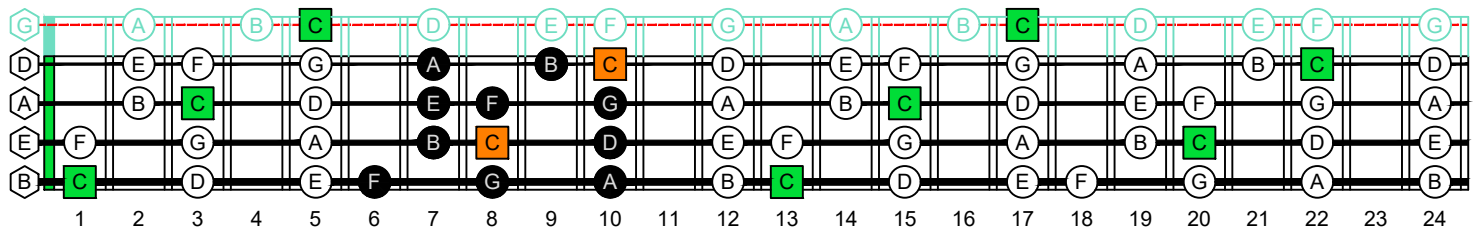

C
 major scale
 (ionian mode)
BAGED
BASS
 box shapes
 (3nps)
 4-string bass
 B0 standard : BEAD

www.cagedoctaves.com

Zon Brookes

BAGED4BASS (4-string bass : B0 standard - BEAD) C major scale (ionian mode) : 3E1 box shape (3nps)

BAGED4BASS (4-string bass : B0 standard - BEAD) **C major scale (ionian mode)** ENTIRE FINGERBOARD NOTE NAMES : **3E1** box shape (3nps)

BAGED4BASS (4-string bass : B0 standard - BEAD) **C major scale (ionian mode)** ENTIRE FINGERBOARD INTERVALS : **3E1** box shape (3nps)