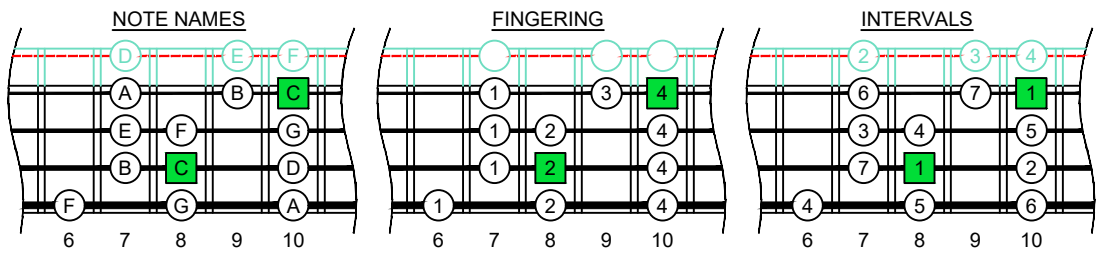

C
 major scale
 (ionian mode)
BAGED
BASS
 box shapes
 (3nps)
 4-string bass
 B0 standard : BEAD

www.cagedoctaves.com

Zon Brookes

BAGED4BASS (4-string bass : B0 standard - BEAD) C major scale (ionian mode) : 3E1 box shape (3nps)

BAGED4BASS (4-string bass : B0 standard - BEAD) **C major scale (ionian mode)** ENTIRE FINGERBOARD NOTE NAMES : **3E1** box shape (3nps)

BAGED4BASS (4-string bass : B0 standard - BEAD) **C major scale (ionian mode)** ENTIRE FINGERBOARD INTERVALS : **3E1** box shape (3nps)