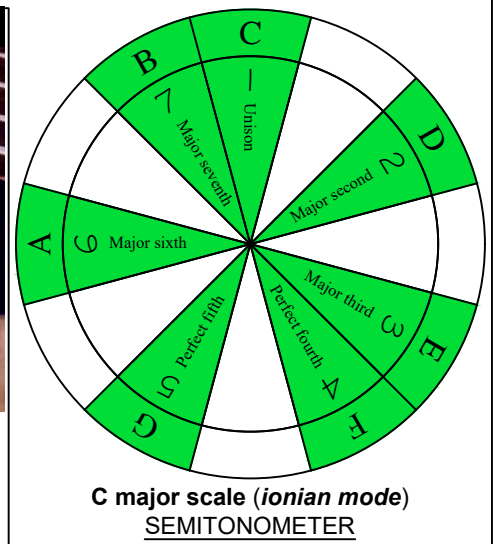

C
 major scale
 (ionian mode)
BAGED
BASS
 box shapes
 (3nps)
 4-string bass
 B0 standard : BEAD

www.cagedoctaves.com

Zon Brookes

BAGED4BASS (4-string bass : B0 standard - BEAD) C major scale (ionian mode) : 3E1 box shape (3nps)

BAGED4BASS (4-string bass : B0 standard - BEAD) **C major scale (ionian mode)** ENTIRE FINGERBOARD NOTE NAMES : **3E1** box shape (3nps)

BAGED4BASS (4-string bass : B0 standard - BEAD) **C major scale (ionian mode)** ENTIRE FINGERBOARD INTERVALS : **3E1** box shape (3nps)