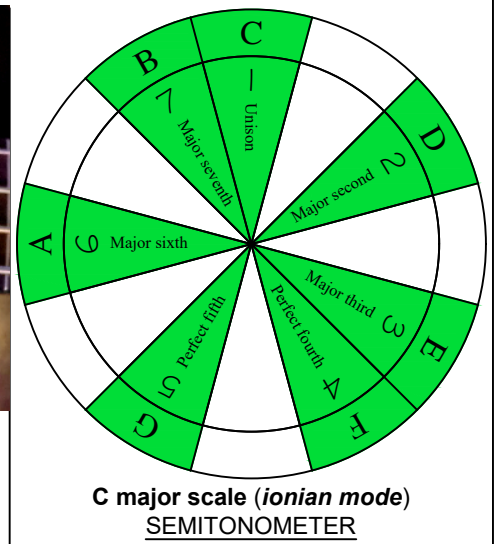

C
 major scale
 (ionian mode)
BAGED
BASS
 box shapes
 (3nps)
 4-string bass
 B0 standard : BEAD

www.cagedoctaves.com

Zon Brookes

BAGED4BASS (4-string bass : B0 standard - BEAD) C major scale (ionian mode) : 4D1 box shape (3nps)

BAGED4BASS (4-string bass : B0 standard - BEAD) **C major scale (ionian mode)** ENTIRE FINGERBOARD NOTE NAMES : **4D1** box shape (3nps)

BAGED4BASS (4-string bass : B0 standard - BEAD) **C major scale (ionian mode)** ENTIRE FINGERBOARD INTERVALS : **4D1** box shape (3nps)