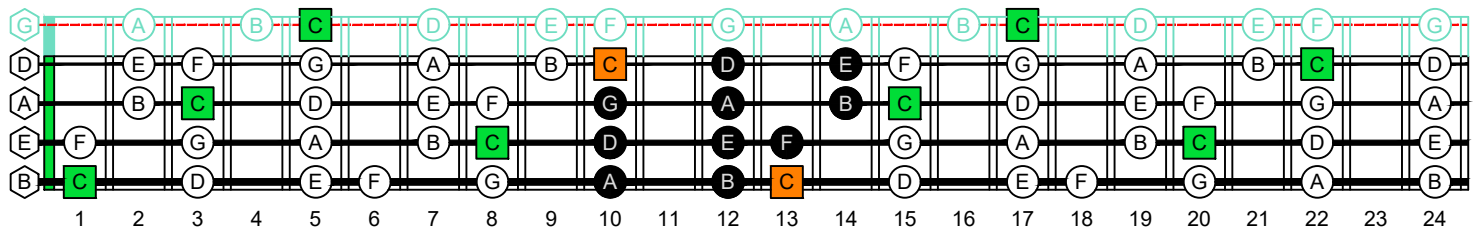

C
 major scale
 (ionian mode)
BAGED
BASS
 box shapes
 (3nps)
 4-string bass
 B0 standard : BEAD

www.cagedoctaves.com

Zon Brookes

BAGED4BASS (4-string bass : B0 standard - BEAD) C major scale (ionian mode) : 4D1 box shape (3nps)

BAGED4BASS (4-string bass : B0 standard - BEAD) **C major scale (ionian mode)** ENTIRE FINGERBOARD NOTE NAMES : **4D1** box shape (3nps)

BAGED4BASS (4-string bass : B0 standard - BEAD) **C major scale (ionian mode)** ENTIRE FINGERBOARD INTERVALS : **4D1** box shape (3nps)