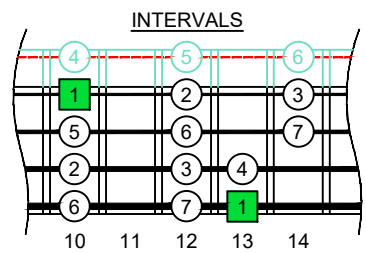

C
 major scale
 (ionian mode)
BAGED
BASS
 box shapes
 (3nps)
 4-string bass
 B0 standard : BEAD

www.cagedoctaves.com

Zon Brookes

BAGED4BASS (4-string bass : B0 standard - BEAD) C major scale (ionian mode) : 4D1 box shape (3nps)

BAGED4BASS (4-string bass : B0 standard - BEAD) **C major scale (ionian mode)** ENTIRE FINGERBOARD NOTE NAMES : **4D1** box shape (3nps)

BAGED4BASS (4-string bass : B0 standard - BEAD) **C major scale (ionian mode)** ENTIRE FINGERBOARD INTERVALS : **4D1** box shape (3nps)