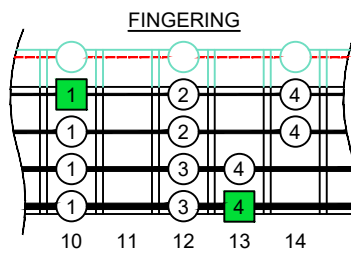

C
 major scale
 (ionian mode)
BAGED
BASS
 box shapes
 (3nps)
 4-string bass
 B0 standard : BEAD

www.cagedoctaves.com

Zon Brookes

BAGED4BASS (4-string bass : B0 standard - BEAD) C major scale (ionian mode) : 4D1 box shape (3nps)

BAGED4BASS (4-string bass : B0 standard - BEAD) **C major scale (ionian mode)** ENTIRE FINGERBOARD NOTE NAMES : **4D1** box shape (3nps)

BAGED4BASS (4-string bass : B0 standard - BEAD) **C major scale (ionian mode)** ENTIRE FINGERBOARD INTERVALS : **4D1** box shape (3nps)