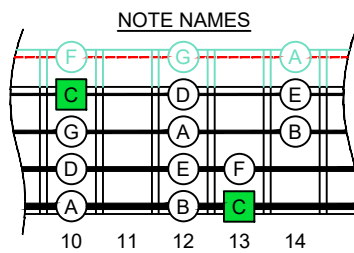

C
 major scale
 (ionian mode)
BAGED
BASS
 box shapes
 (3nps)
 4-string bass
 B0 standard : BEAD

www.cagedoctaves.com

Zon Brookes

BAGED4BASS (4-string bass : B0 standard - BEAD) C major scale (ionian mode) : 4D1 box shape (3nps)

BAGED4BASS (4-string bass : B0 standard - BEAD) **C major scale (ionian mode)** ENTIRE FINGERBOARD NOTE NAMES : **4D1** box shape (3nps)

BAGED4BASS (4-string bass : B0 standard - BEAD) **C major scale (ionian mode)** ENTIRE FINGERBOARD INTERVALS : **4D1** box shape (3nps)