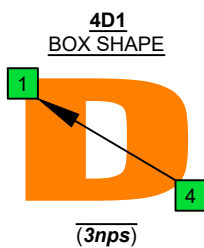

C
 major scale
 (ionian mode)
BAGED
BASS
 box shapes
 (3nps)
 4-string bass
 B0 standard : BEAD

www.cagedoctaves.com

Zon Brookes

BAGED4BASS (4-string bass : B0 standard - BEAD) C major scale (ionian mode) : 4D1 box shape (3nps)

BAGED4BASS (4-string bass : B0 standard - BEAD) **C major scale (ionian mode)** ENTIRE FINGERBOARD NOTE NAMES : **4D1** box shape (3nps)

BAGED4BASS (4-string bass : B0 standard - BEAD) **C major scale (ionian mode)** ENTIRE FINGERBOARD INTERVALS : **4D1** box shape (3nps)