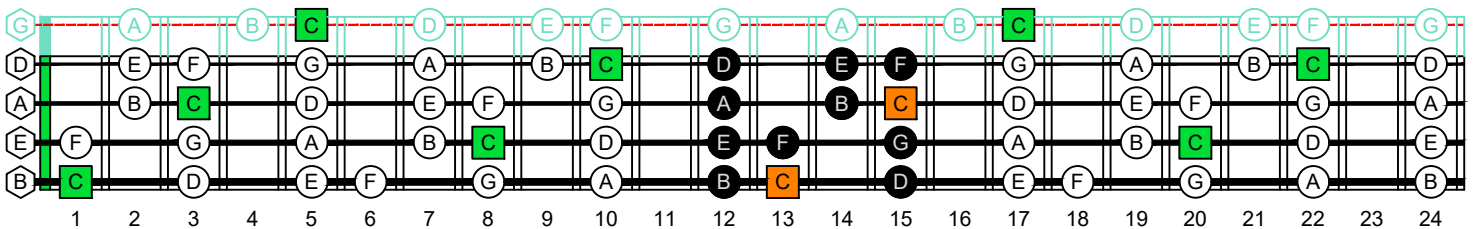

C
 major scale
 (ionian mode)
BAGED
BASS
 box shapes
 (3nps)
 4-string bass
 B0 standard : BEAD

4B2 at 12
 BOX SHAPE

www.cagedoctaves.com

Zon Brookes

BAGED4BASS (4-string bass : B0 standard - BEAD) C major scale (ionian mode) : 4B2 box shape at 12 (3nps)

BAGED4BASS (4-string bass : B0 standard - BEAD) **C major scale (ionian mode)** ENTIRE FINGERBOARD NOTE NAMES : **4B2** box shape at 12 (3nps)

BAGED4BASS (4-string bass : B0 standard - BEAD) **C major scale (ionian mode)** ENTIRE FINGERBOARD INTERVALS : **4B2** box shape at 12 (3nps)