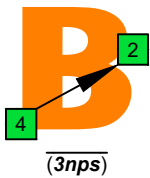

C
 major scale
 (ionian mode)
BAGED
BASS
 box shapes
 (3nps)
 4-string bass
 B0 standard : BEAD

4B2 at 12
 BOX SHAPE

www.cagedoctaves.com

Zon Brookes

BAGED4BASS (4-string bass : B0 standard - BEAD) C major scale (ionian mode) : 4B2 box shape at 12 (3nps)

BAGED4BASS (4-string bass : B0 standard - BEAD) **C major scale (ionian mode)** ENTIRE FINGERBOARD NOTE NAMES : **4B2** box shape at 12 (3nps)

BAGED4BASS (4-string bass : B0 standard - BEAD) **C major scale (ionian mode)** ENTIRE FINGERBOARD INTERVALS : **4B2** box shape at 12 (3nps)