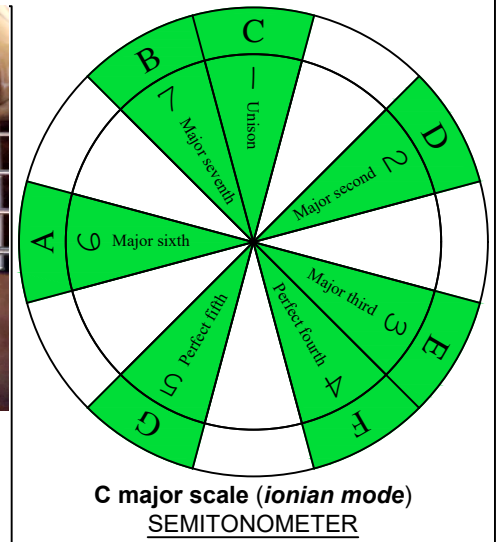

C
 major scale
 (ionian mode)
BAGED
BASS
 box shapes
 (3nps)
 4-string bass
 B0 standard : BEAD

4B2 at 12
 BOX SHAPE

www.cagedoctaves.com

Zon Brookes

BAGED4BASS (4-string bass : B0 standard - BEAD) C major scale (ionian mode) : 4B2 box shape at 12 (3nps)

BAGED4BASS (4-string bass : B0 standard - BEAD) **C major scale (ionian mode)** ENTIRE FINGERBOARD NOTE NAMES : **4B2** box shape at 12 (3nps)

BAGED4BASS (4-string bass : B0 standard - BEAD) **C major scale (ionian mode)** ENTIRE FINGERBOARD INTERVALS : **4B2** box shape at 12 (3nps)