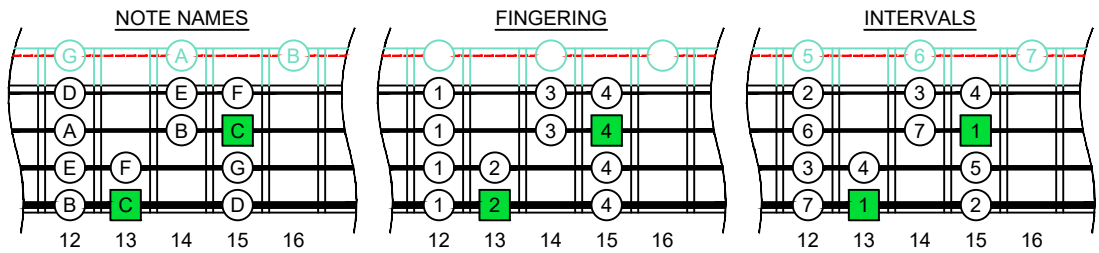

C
 major scale
 (ionian mode)
BAGED
BASS
 box shapes
 (3nps)
 4-string bass
 B0 standard : BEAD

4B2 at 12
 BOX SHAPE

www.cagedoctaves.com

Zon Brookes

BAGED4BASS (4-string bass : B0 standard - BEAD) C major scale (ionian mode) : 4B2 box shape at 12 (3nps)

BAGED4BASS (4-string bass : B0 standard - BEAD) **C major scale (ionian mode)** ENTIRE FINGERBOARD NOTE NAMES : **4B2** box shape at 12 (3nps)

BAGED4BASS (4-string bass : B0 standard - BEAD) **C major scale (ionian mode)** ENTIRE FINGERBOARD INTERVALS : **4B2** box shape at 12 (3nps)