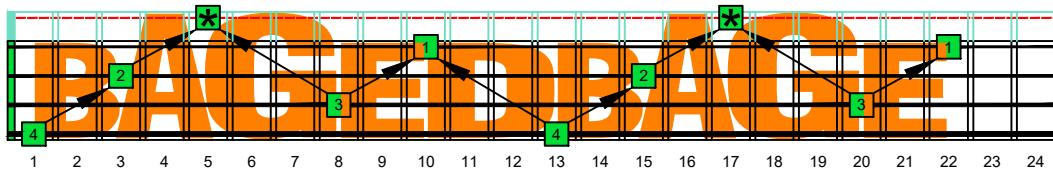

BAGED4BASS (4-string bass : B0 standard - BEAD) **C natural** - ENTIRE FINGERBOARD OCTAVE SHAPES

BAGED4BASS (4-string bass : B0 standard - BEAD) **C major arpeggio** ENTIRE FINGERBOARD NOTE NAMES

BAGED4BASS (4-string bass : B0 standard - BEAD) **C major arpeggio** ENTIRE FINGERBOARD NOTE NAMES : **4B2** box shape (3nps)

BAGED4BASS (4-string bass : B0 standard - BEAD) **C major arpeggio** ENTIRE FINGERBOARD NOTE NAMES : **4B2A*** box shape (3nps)

BAGED4BASS (4-string bass : B0 standard - BEAD) **C major arpeggio** ENTIRE FINGERBOARD NOTE NAMES : **2A*** box shape (3nps)

BAGED4BASS (4-string bass : B0 standard - BEAD) **C major arpeggio** ENTIRE FINGERBOARD NOTE NAMES : **3G*** box shape (3nps)

BAGED4BASS (4-string bass : B0 standard - BEAD) **C major arpeggio** ENTIRE FINGERBOARD NOTE NAMES : **3E1** box shape (3nps)