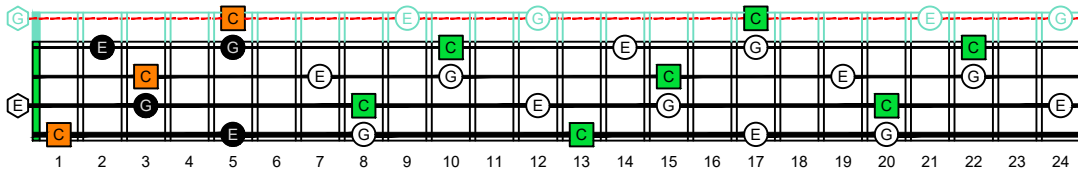

BAGED4BASS (4-string bass : B0 standard - BEAD) **C natural** - ENTIRE FINGERBOARD OCTAVE SHAPES

BAGED4BASS (4-string bass : B0 standard - BEAD) **C major arpeggio** ENTIRE FINGERBOARD NOTE NAMES

BAGED4BASS (4-string bass : B0 standard - BEAD) **C major arpeggio** ENTIRE FINGERBOARD NOTE NAMES : **4B2** box shape (3nps)

BAGED4BASS (4-string bass : B0 standard - BEAD) **C major arpeggio** ENTIRE FINGERBOARD NOTE NAMES : **4B2A*** box shape (3nps)

BAGED4BASS (4-string bass : B0 standard - BEAD) **C major arpeggio** ENTIRE FINGERBOARD NOTE NAMES : **2A*** box shape (3nps)

BAGED4BASS (4-string bass : B0 standard - BEAD) **C major arpeggio** ENTIRE FINGERBOARD NOTE NAMES : **3G*** box shape (3nps)

BAGED4BASS (4-string bass : B0 standard - BEAD) **C major arpeggio** ENTIRE FINGERBOARD NOTE NAMES : **3E1** box shape (3nps)

BAGED4BASS (4-string bass : B0 standard - BEAD) **C major arpeggio** ENTIRE FINGERBOARD NOTE NAMES : **3E1D** box shape (3nps)

BAGED4BASS (4-string bass : B0 standard - BEAD) **C major arpeggio** ENTIRE FINGERBOARD NOTE NAMES : **4D1** box shape (3nps)