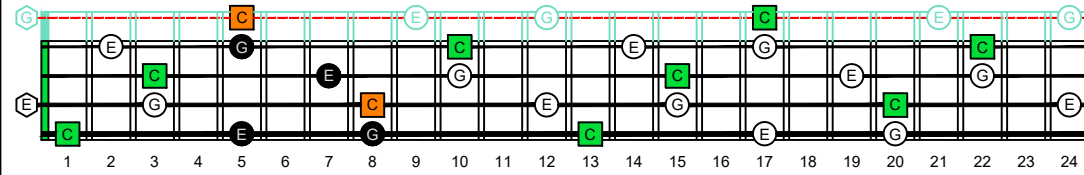

BAGED4BASS (4-string bass : B0 standard - BEAD) **C natural** - ENTIRE FINGERBOARD OCTAVE SHAPES

BAGED4BASS (4-string bass : B0 standard - BEAD) **C major arpeggio** ENTIRE FINGERBOARD NOTE NAMES

BAGED4BASS (4-string bass : B0 standard - BEAD) **C major arpeggio** ENTIRE FINGERBOARD NOTE NAMES : **4B2** box shape (3nps)

BAGED4BASS (4-string bass : B0 standard - BEAD) **C major arpeggio** ENTIRE FINGERBOARD NOTE NAMES : **4B2A*** box shape (3nps)

BAGED4BASS (4-string bass : B0 standard - BEAD) **C major arpeggio** ENTIRE FINGERBOARD NOTE NAMES : **2A*** box shape (3nps)

BAGED4BASS (4-string bass : B0 standard - BEAD) **C major arpeggio** ENTIRE FINGERBOARD NOTE NAMES : **3G*** box shape (3nps)

BAGED4BASS (4-string bass : B0 standard - BEAD) **C major arpeggio** ENTIRE FINGERBOARD NOTE NAMES : **3E1** box shape (3nps)

BAGED4BASS (4-string bass : B0 standard - BEAD) **C major arpeggio** ENTIRE FINGERBOARD NOTE NAMES : **3E1D** box shape (3nps)

BAGED4BASS (4-string bass : B0 standard - BEAD) **C major arpeggio** ENTIRE FINGERBOARD NOTE NAMES : **4D1** box shape (3nps)