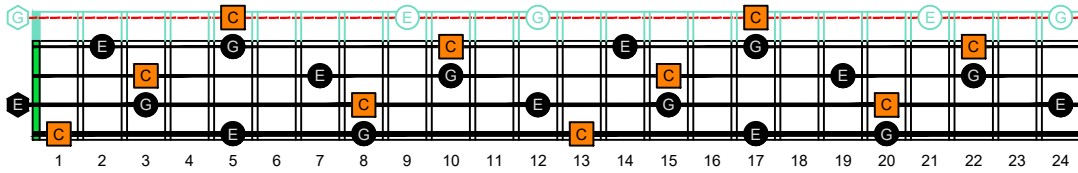

BAGED4BASS (4-string bass : B0 standard - BEAD) **C natural** - ENTIRE FINGERBOARD OCTAVE SHAPES

BAGED4BASS (4-string bass : B0 standard - BEAD) **C major arpeggio** ENTIRE FINGERBOARD NOTE NAMES

BAGED4BASS (4-string bass : B0 standard - BEAD) **C major arpeggio** ENTIRE FINGERBOARD NOTE NAMES : **4B2** box shape (3nps)

BAGED4BASS (4-string bass : B0 standard - BEAD) **C major arpeggio** ENTIRE FINGERBOARD NOTE NAMES : **4B2A*** box shape (3nps)

BAGED4BASS (4-string bass : B0 standard - BEAD) **C major arpeggio** ENTIRE FINGERBOARD NOTE NAMES : **2A*** box shape (3nps)

BAGED4BASS (4-string bass : B0 standard - BEAD) **C major arpeggio** ENTIRE FINGERBOARD NOTE NAMES : **3G*** box shape (3nps)

BAGED4BASS (4-string bass : B0 standard - BEAD) **C major arpeggio** ENTIRE FINGERBOARD NOTE NAMES : **3E1** box shape (3nps)

BAGED4BASS (4-string bass : B0 standard - BEAD) **C major arpeggio** ENTIRE FINGERBOARD NOTE NAMES : **3E1D** box shape (3nps)

BAGED4BASS (4-string bass : B0 standard - BEAD) **C major arpeggio** ENTIRE FINGERBOARD NOTE NAMES : **4D1** box shape (3nps)