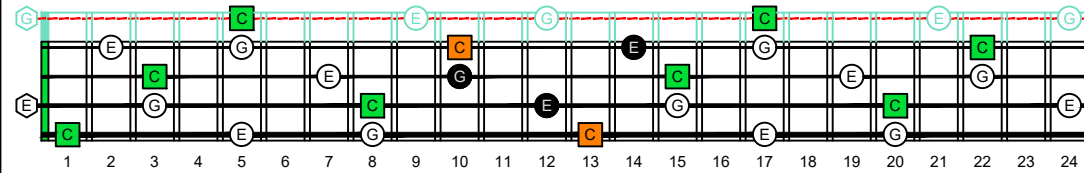

BAGED4BASS (4-string bass : B0 standard - BEAD) **C natural** - ENTIRE FINGERBOARD OCTAVE SHAPES

BAGED4BASS (4-string bass : B0 standard - BEAD) **C major arpeggio** ENTIRE FINGERBOARD NOTE NAMES

BAGED4BASS (4-string bass : B0 standard - BEAD) **C major arpeggio** ENTIRE FINGERBOARD NOTE NAMES : **4B2** box shape (3nps)

BAGED4BASS (4-string bass : B0 standard - BEAD) **C major arpeggio** ENTIRE FINGERBOARD NOTE NAMES : **4B2A*** box shape (3nps)

BAGED4BASS (4-string bass : B0 standard - BEAD) **C major arpeggio** ENTIRE FINGERBOARD NOTE NAMES : **2A*** box shape (3nps)

BAGED4BASS (4-string bass : B0 standard - BEAD) **C major arpeggio** ENTIRE FINGERBOARD NOTE NAMES : **3G*** box shape (3nps)

BAGED4BASS (4-string bass : B0 standard - BEAD) **C major arpeggio** ENTIRE FINGERBOARD NOTE NAMES : **3E1** box shape (3nps)

BAGED4BASS (4-string bass : B0 standard - BEAD) **C major arpeggio** ENTIRE FINGERBOARD NOTE NAMES : **3E1D** box shape (3nps)

BAGED4BASS (4-string bass : B0 standard - BEAD) **C major arpeggio** ENTIRE FINGERBOARD NOTE NAMES : **4D1** box shape (3nps)