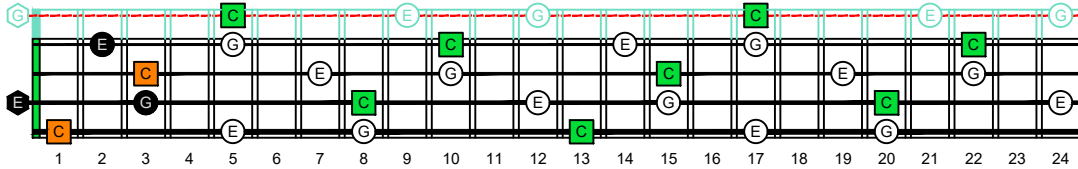

BAGED4BASS (4-string bass : B0 standard - BEAD) **C natural** - ENTIRE FINGERBOARD OCTAVE SHAPES

BAGED4BASS (4-string bass : B0 standard - BEAD) **C major arpeggio** ENTIRE FINGERBOARD NOTE NAMES

BAGED4BASS (4-string bass : B0 standard - BEAD) **C major arpeggio** ENTIRE FINGERBOARD NOTE NAMES : **4B2** box shape (3nps)

BAGED4BASS (4-string bass : B0 standard - BEAD) **C major arpeggio** ENTIRE FINGERBOARD NOTE NAMES : **4B2A*** box shape (3nps)

BAGED4BASS (4-string bass : B0 standard - BEAD) **C major arpeggio** ENTIRE FINGERBOARD NOTE NAMES : **2A*** box shape (3nps)

BAGED4BASS (4-string bass : B0 standard - BEAD) **C major arpeggio** ENTIRE FINGERBOARD NOTE NAMES : **3G*** box shape (3nps)

BAGED4BASS (4-string bass : B0 standard - BEAD) **C major arpeggio** ENTIRE FINGERBOARD NOTE NAMES : **3E1** box shape (3nps)

BAGED4BASS (4-string bass : B0 standard - BEAD) **C major arpeggio** ENTIRE FINGERBOARD NOTE NAMES : **3E1D** box shape (3nps)

BAGED4BASS (4-string bass : B0 standard - BEAD) **C major arpeggio** ENTIRE FINGERBOARD NOTE NAMES : **4D1** box shape (3nps)