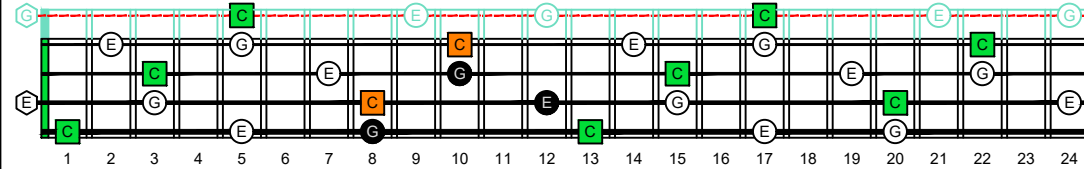

BAGED4BASS (4-string bass : B0 standard - BEAD) **C natural** - ENTIRE FINGERBOARD OCTAVE SHAPES

BAGED4BASS (4-string bass : B0 standard - BEAD) **C major arpeggio** ENTIRE FINGERBOARD NOTE NAMES

BAGED4BASS (4-string bass : B0 standard - BEAD) **C major arpeggio** ENTIRE FINGERBOARD NOTE NAMES : **4B2** box shape (3nps)

BAGED4BASS (4-string bass : B0 standard - BEAD) **C major arpeggio** ENTIRE FINGERBOARD NOTE NAMES : **4B2A*** box shape (3nps)

BAGED4BASS (4-string bass : B0 standard - BEAD) **C major arpeggio** ENTIRE FINGERBOARD NOTE NAMES : **2A*** box shape (3nps)

BAGED4BASS (4-string bass : B0 standard - BEAD) **C major arpeggio** ENTIRE FINGERBOARD NOTE NAMES : **3G*** box shape (3nps)

BAGED4BASS (4-string bass : B0 standard - BEAD) **C major arpeggio** ENTIRE FINGERBOARD NOTE NAMES : **3E1** box shape (3nps)

BAGED4BASS (4-string bass : B0 standard - BEAD) **C major arpeggio** ENTIRE FINGERBOARD NOTE NAMES : **3E1D** box shape (3nps)

BAGED4BASS (4-string bass : B0 standard - BEAD) **C major arpeggio** ENTIRE FINGERBOARD NOTE NAMES : **4D1** box shape (3nps)