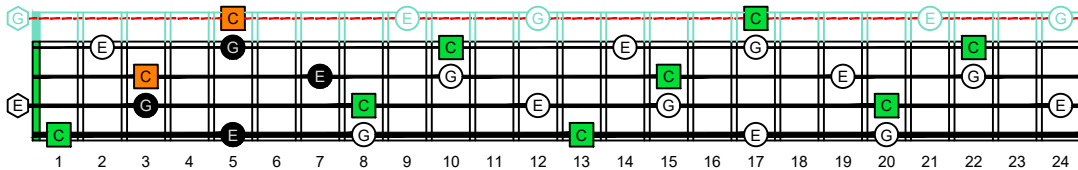

BAGED4BASS (4-string bass : B0 standard - BEAD) **C natural** - ENTIRE FINGERBOARD OCTAVE SHAPES

BAGED4BASS (4-string bass : B0 standard - BEAD) **C major arpeggio** ENTIRE FINGERBOARD NOTE NAMES

BAGED4BASS (4-string bass : B0 standard - BEAD) **C major arpeggio** ENTIRE FINGERBOARD NOTE NAMES : **4B2** box shape (3nps)

BAGED4BASS (4-string bass : B0 standard - BEAD) **C major arpeggio** ENTIRE FINGERBOARD NOTE NAMES : **4B2A*** box shape (3nps)

BAGED4BASS (4-string bass : B0 standard - BEAD) **C major arpeggio** ENTIRE FINGERBOARD NOTE NAMES : **2A*** box shape (3nps)

BAGED4BASS (4-string bass : B0 standard - BEAD) **C major arpeggio** ENTIRE FINGERBOARD NOTE NAMES : **3G*** box shape (3nps)

BAGED4BASS (4-string bass : B0 standard - BEAD) **C major arpeggio** ENTIRE FINGERBOARD NOTE NAMES : **3E1** box shape (3nps)

BAGED4BASS (4-string bass : B0 standard - BEAD) **C major arpeggio** ENTIRE FINGERBOARD NOTE NAMES : **3E1D** box shape (3nps)

BAGED4BASS (4-string bass : B0 standard - BEAD) **C major arpeggio** ENTIRE FINGERBOARD NOTE NAMES : **4D1** box shape (3nps)