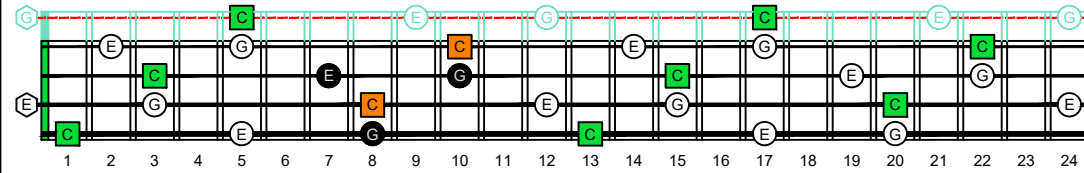

BAGED4BASS (4-string bass : B0 standard - BEAD) **C natural** - ENTIRE FINGERBOARD OCTAVE SHAPES

BAGED4BASS (4-string bass : B0 standard - BEAD) **C major arpeggio** ENTIRE FINGERBOARD NOTE NAMES

BAGED4BASS (4-string bass : B0 standard - BEAD) **C major arpeggio** ENTIRE FINGERBOARD NOTE NAMES : **4B2** box shape (3nps)

BAGED4BASS (4-string bass : B0 standard - BEAD) **C major arpeggio** ENTIRE FINGERBOARD NOTE NAMES : **4B2A*** box shape (3nps)

BAGED4BASS (4-string bass : B0 standard - BEAD) **C major arpeggio** ENTIRE FINGERBOARD NOTE NAMES : **2A*** box shape (3nps)

BAGED4BASS (4-string bass : B0 standard - BEAD) **C major arpeggio** ENTIRE FINGERBOARD NOTE NAMES : **3G*** box shape (3nps)

BAGED4BASS (4-string bass : B0 standard - BEAD) **C major arpeggio** ENTIRE FINGERBOARD NOTE NAMES : **3E1** box shape (3nps)

BAGED4BASS (4-string bass : B0 standard - BEAD) **C major arpeggio** ENTIRE FINGERBOARD NOTE NAMES : **3E1D** box shape (3nps)

BAGED4BASS (4-string bass : B0 standard - BEAD) **C major arpeggio** ENTIRE FINGERBOARD NOTE NAMES : **4D1** box shape (3nps)