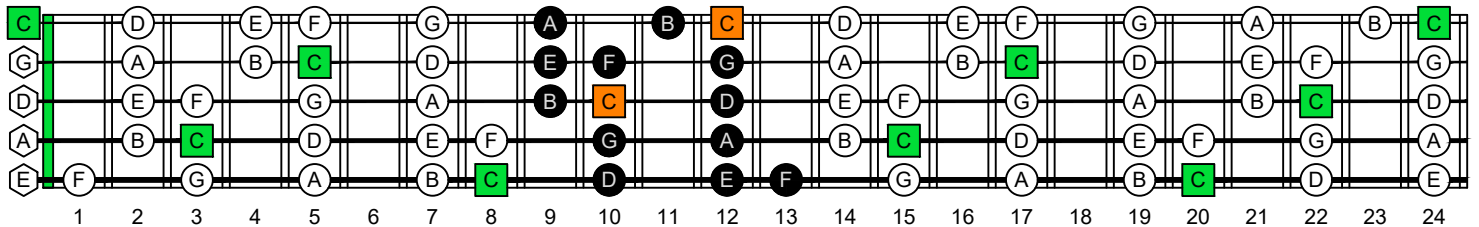

**C**  
 major scale  
 (ionian mode)  
**CAGED**  
 octaves  
 box shapes  
 5-string bass  
 High C : EADGC

www.cagedoctaves.com

Zon Brookes

CAGED octaves (5-string bass : High C - EADGC) C major scale (ionian mode) : 3D1 box shape

CAGED octaves (5-string bass : High C - EADGC) C major scale (ionian mode) ENTIRE FINGERBOARD NOTE NAMES : 3D1 box shape

CAGED octaves (5-string bass : High C - EADGC) C major scale (ionian mode) ENTIRE FINGERBOARD INTERVALS : 3D1 box shape