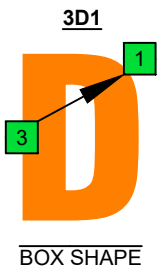

**C**  
 major scale  
 (ionian mode)  
**CAGED**  
 octaves  
 box shapes  
 5-string bass  
 High C : EADGC

www.cagedoctaves.com

Zon Brookes

CAGED octaves (5-string bass : High C - EADGC) C major scale (ionian mode) : 3D1 box shape

CAGED octaves (5-string bass : High C - EADGC) C major scale (ionian mode) ENTIRE FINGERBOARD NOTE NAMES : 3D1 box shape

CAGED octaves (5-string bass : High C - EADGC) C major scale (ionian mode) ENTIRE FINGERBOARD INTERVALS : 3D1 box shape