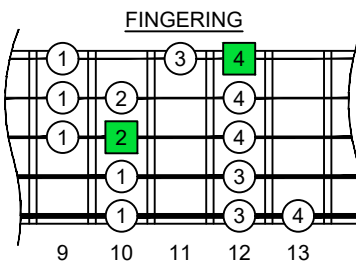

**C**  
 major scale  
 (ionian mode)  
**CAGED**  
 octaves  
 box shapes  
 5-string bass  
 High C : EADGC

www.cagedoctaves.com

Zon Brookes

CAGED octaves (5-string bass : High C - EADGC) C major scale (ionian mode) : 3D1 box shape

CAGED octaves (5-string bass : High C - EADGC) C major scale (ionian mode) ENTIRE FINGERBOARD NOTE NAMES : 3D1 box shape

CAGED octaves (5-string bass : High C - EADGC) C major scale (ionian mode) ENTIRE FINGERBOARD INTERVALS : 3D1 box shape