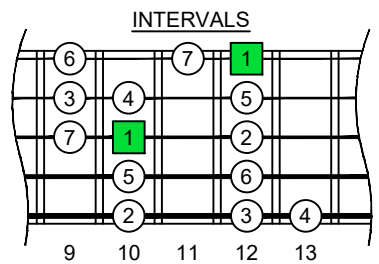

**C**  
 major scale  
 (ionian mode)  
**CAGED**  
 octaves  
 box shapes  
 5-string bass  
 High C : EADGC

www.cagedoctaves.com

Zon Brookes

CAGED octaves (5-string bass : High C - EADGC) C major scale (ionian mode) : 3D1 box shape

CAGED octaves (5-string bass : High C - EADGC) C major scale (ionian mode) ENTIRE FINGERBOARD NOTE NAMES : 3D1 box shape

CAGED octaves (5-string bass : High C - EADGC) C major scale (ionian mode) ENTIRE FINGERBOARD INTERVALS : 3D1 box shape