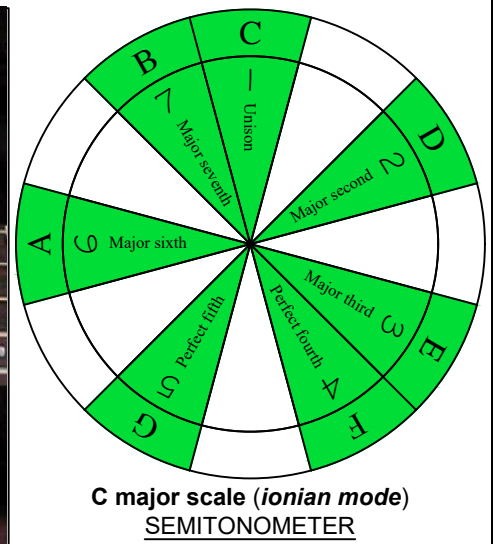

**C**  
 major scale  
 (ionian mode)  
**CAGED**  
 octaves  
 box shapes  
 5-string bass  
 High C : EADGC

www.cagedoctaves.com

Zon Brookes

CAGED octaves (5-string bass : High C - EADGC) C major scale (ionian mode) : 3D1 box shape

CAGED octaves (5-string bass : High C - EADGC) C major scale (ionian mode) ENTIRE FINGERBOARD NOTE NAMES : 3D1 box shape

CAGED octaves (5-string bass : High C - EADGC) C major scale (ionian mode) ENTIRE FINGERBOARD INTERVALS : 3D1 box shape