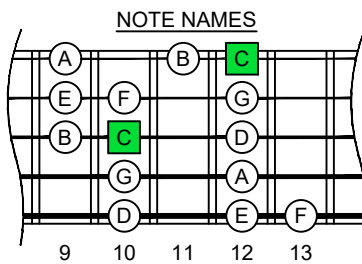

**C**  
 major scale  
 (ionian mode)  
**CAGED**  
 octaves  
 box shapes  
 5-string bass  
 High C : EADGC

www.cagedoctaves.com

Zon Brookes

CAGED octaves (5-string bass : High C - EADGC) C major scale (ionian mode) : 3D1 box shape

CAGED octaves (5-string bass : High C - EADGC) C major scale (ionian mode) ENTIRE FINGERBOARD NOTE NAMES : 3D1 box shape

CAGED octaves (5-string bass : High C - EADGC) C major scale (ionian mode) ENTIRE FINGERBOARD INTERVALS : 3D1 box shape