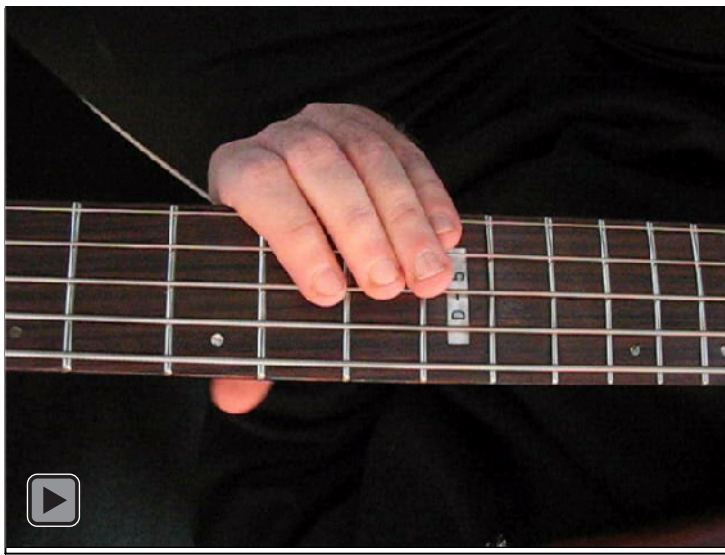

**C**  
 major scale  
 (ionian mode)  
**CAGED**  
 octaves  
 box shapes  
 5-string bass  
 High C : EADGC

www.cagedoctaves.com

Zon Brookes

CAGED octaves (5-string bass : High C - EADGC) C major scale (ionian mode) : 3D1 box shape

CAGED octaves (5-string bass : High C - EADGC) C major scale (ionian mode) ENTIRE FINGERBOARD NOTE NAMES : 3D1 box shape

CAGED octaves (5-string bass : High C - EADGC) C major scale (ionian mode) ENTIRE FINGERBOARD INTERVALS : 3D1 box shape