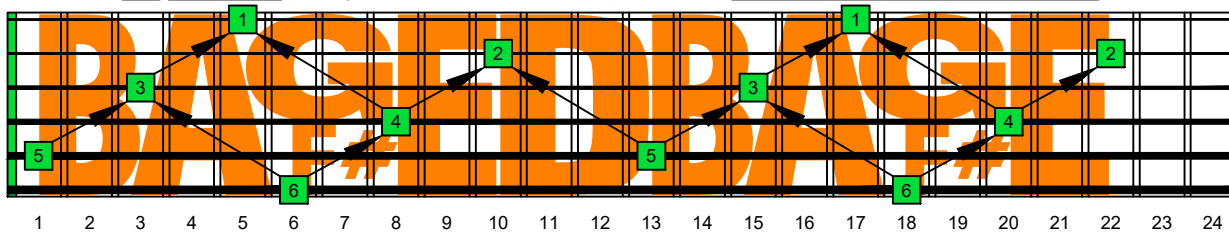

C
BASED
octaves
 6-string bass
 F#0 standard - F#BEADG

BAF#GED octaves (6-string bass : F#0 standard - F#BEADG) **C natural** - ENTIRE FINGERBOARD OCTAVE SHAPES

1 2 3 4 5 6 7 8 9 10 11 12 13 14 15 16 17 18 19 20 21 22 23 24

1 2 3 4 5 6 7 8 9 10 11 12 13 14 15 16

5 5 5 10 10 10 17 17 17 15 10 10 10 5 5 5

3 3 8 8 8 15 15 15 15 10 10 8 8 3 3

1 6 6 6 8 13 13 13 13 13 8 6 6 6 1

5B3A1 (3nps) **6A3A1** (3nps) **6F#4G1** (3nps) **6F#4E2** (3nps) **4E2** (3nps) **5D2** (3nps) **5B3** (3nps) **5B3A1 at 12** (3nps)