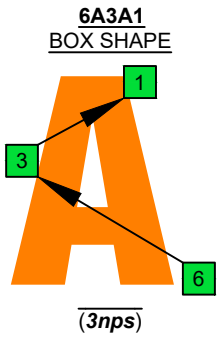

**C**  
major scale  
(*ionian mode*)  
**BASED**  
octaves  
box shapes  
(3nps)  
6-string bass  
F#0 standard - F#BEADG

www.cagedoctaves.com

Zon Brookes

BAF#GED octaves (6-string bass : F#0 standard - F#BEADG) C major scale (*ionian mode*) - 6A3A1 box shape (3nps)

BAF#GED octaves (6-string bass : F#0 standard - F#BEADG) C major scale (*ionian mode*) FINGERBOARD NOTE NAMES : 6A3A1 box shape (3nps)

BAF#GED octaves (6-string bass : F#0 standard - F#BEADG) C major scale (*ionian mode*) FINGERBOARD INTERVALS : 6A3A1 box shape (3nps)