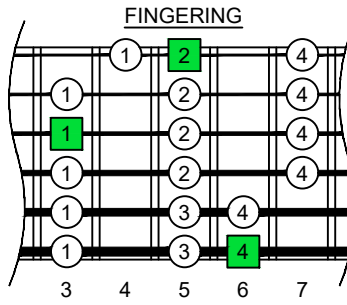

**C**  
major scale  
(*ionian mode*)  
**BASED**  
octaves  
box shapes  
(3nps)  
6-string bass  
F#0 standard - F#BEADG

www.cagedoctaves.com

Zon Brookes

BAF#GED octaves (6-string bass : F#0 standard - F#BEADG) C major scale (*ionian mode*) - 6A3A1 box shape (3nps)

BAF#GED octaves (6-string bass : F#0 standard - F#BEADG) C major scale (*ionian mode*) FINGERBOARD NOTE NAMES : 6A3A1 box shape (3nps)

BAF#GED octaves (6-string bass : F#0 standard - F#BEADG) C major scale (*ionian mode*) FINGERBOARD INTERVALS : 6A3A1 box shape (3nps)