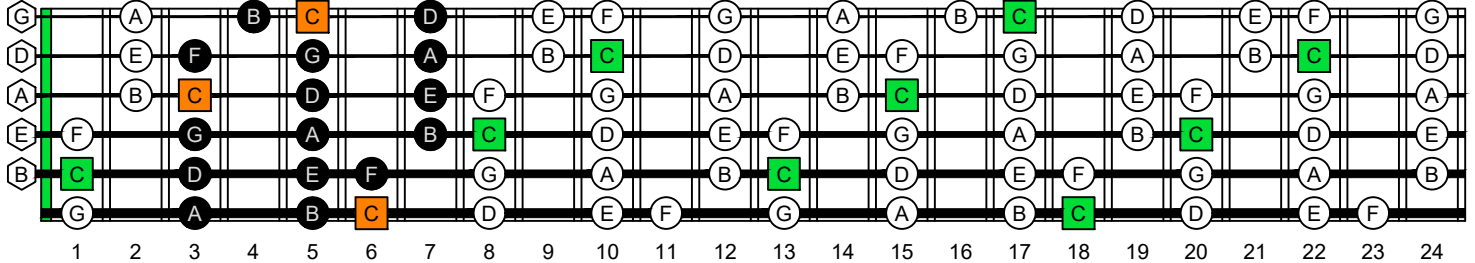

**C**  
major scale  
(*ionian mode*)  
**BASED**  
octaves  
box shapes  
(3nps)  
6-string bass  
F#0 standard - F#BEADG

www.cagedoctaves.com

Zon Brookes

BAF#GED octaves (6-string bass : F#0 standard - F#BEADG) C major scale (*ionian mode*) - 6A3A1 box shape (3nps)

BAF#GED octaves (6-string bass : F#0 standard - F#BEADG) C major scale (*ionian mode*) FINGERBOARD NOTE NAMES : 6A3A1 box shape (3nps)

BAF#GED octaves (6-string bass : F#0 standard - F#BEADG) C major scale (*ionian mode*) FINGERBOARD INTERVALS : 6A3A1 box shape (3nps)