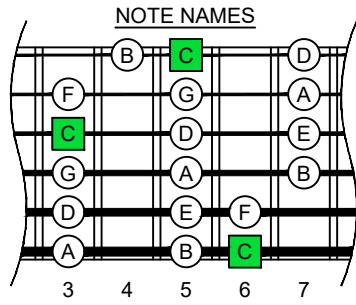

**C**  
major scale  
(*ionian mode*)  
**BASED**  
octaves  
box shapes  
(3nps)  
6-string bass  
F#0 standard - F#BEADG

www.cagedoctaves.com

Zon Brookes

BAF#GED octaves (6-string bass : F#0 standard - F#BEADG) C major scale (*ionian mode*) - 6A3A1 box shape (3nps)

BAF#GED octaves (6-string bass : F#0 standard - F#BEADG) C major scale (*ionian mode*) FINGERBOARD NOTE NAMES : 6A3A1 box shape (3nps)

BAF#GED octaves (6-string bass : F#0 standard - F#BEADG) C major scale (*ionian mode*) FINGERBOARD INTERVALS : 6A3A1 box shape (3nps)