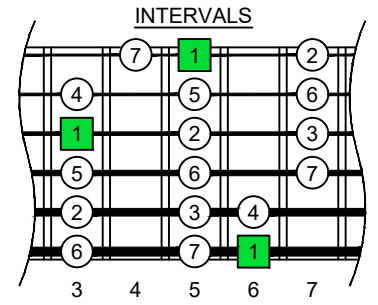

**C**  
major scale  
(*ionian mode*)  
**BASED**  
octaves  
box shapes  
(3nps)  
6-string bass  
F#0 standard - F#BEADG

www.cagedoctaves.com

Zon Brookes

BAF#GED octaves (6-string bass : F#0 standard - F#BEADG) C major scale (*ionian mode*) - 6A3A1 box shape (3nps)

BAF#GED octaves (6-string bass : F#0 standard - F#BEADG) C major scale (*ionian mode*) FINGERBOARD NOTE NAMES : 6A3A1 box shape (3nps)

BAF#GED octaves (6-string bass : F#0 standard - F#BEADG) C major scale (*ionian mode*) FINGERBOARD INTERVALS : 6A3A1 box shape (3nps)