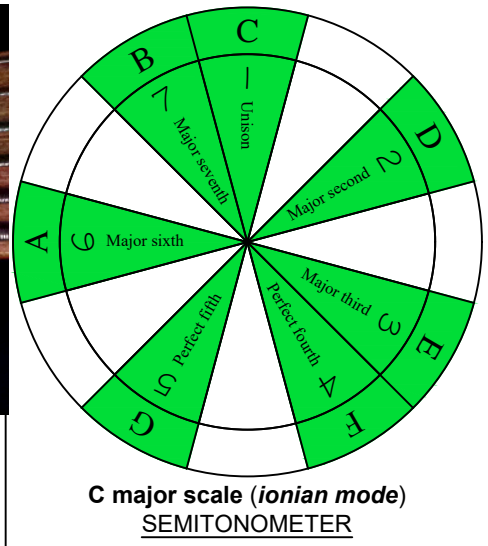

**C**  
major scale  
(*ionian mode*)  
**BASED**  
octaves  
box shapes  
(3nps)  
6-string bass  
F#0 standard - F#BEADG

www.cagedoctaves.com

Zon Brookes

BAF#GED octaves (6-string bass : F#0 standard - F#BEADG) C major scale (*ionian mode*) - 6A3A1 box shape (3nps)

BAF#GED octaves (6-string bass : F#0 standard - F#BEADG) C major scale (*ionian mode*) FINGERBOARD NOTE NAMES : 6A3A1 box shape (3nps)

BAF#GED octaves (6-string bass : F#0 standard - F#BEADG) C major scale (*ionian mode*) FINGERBOARD INTERVALS : 6A3A1 box shape (3nps)