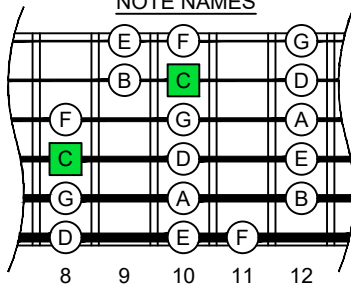

C
 major scale
 (ionian mode)
BASED
 octaves
 box shapes
 (3nps)
 6-string bass

C major scale (ionian mode)
 SEMITONOMETER

F#0 standard - F#BEADG

4E2
 BOX SHAPE

NOTE NAMES

FINGERING

INTERVALS

www.cagedoctaves.com

Zon Brookes

BAF#GED octaves (6-string bass : F#0 standard - F#BEADG) C major scale (ionian mode) - 4E2 box shape (3nps)

BAF#GED octaves (6-string bass : F#0 standard - F#BEADG) C major scale (ionian mode) FINGERBOARD NOTE NAMES : 4E2 box shape (3nps)

BAF#GED octaves (6-string bass : F#0 standard - F#BEADG) C major scale (ionian mode) FINGERBOARD INTERVALS : 4E2 box shape (3nps)