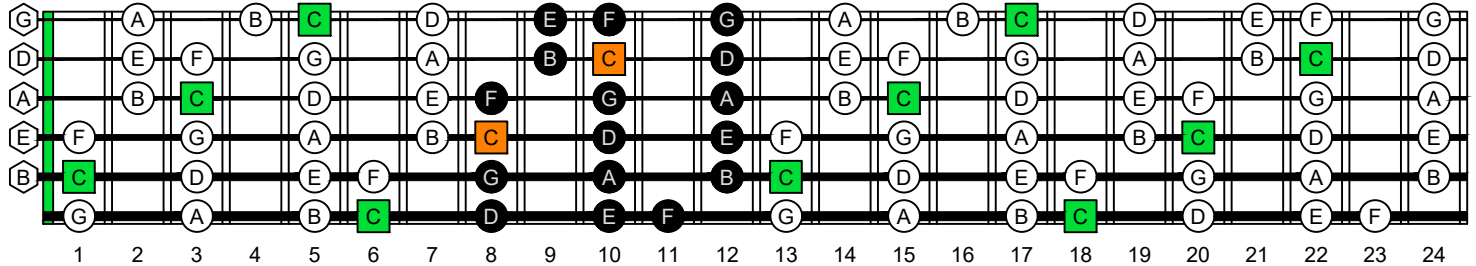

C
 major scale
 (ionian mode)
BASED
 octaves
 box shapes
 (3nps)
 6-string bass

C major scale (ionian mode)
 SEMITONOMETER

F#0 standard - F#BEADG

4E2
 BOX SHAPE

NOTE NAMES

FINGERING

INTERVALS

www.cagedoctaves.com

Zon Brookes

BAF#GED octaves (6-string bass : F#0 standard - F#BEADG) C major scale (ionian mode) - 4E2 box shape (3nps)

BAF#GED octaves (6-string bass : F#0 standard - F#BEADG) C major scale (ionian mode) FINGERBOARD NOTE NAMES : 4E2 box shape (3nps)

BAF#GED octaves (6-string bass : F#0 standard - F#BEADG) C major scale (ionian mode) FINGERBOARD INTERVALS : 4E2 box shape (3nps)