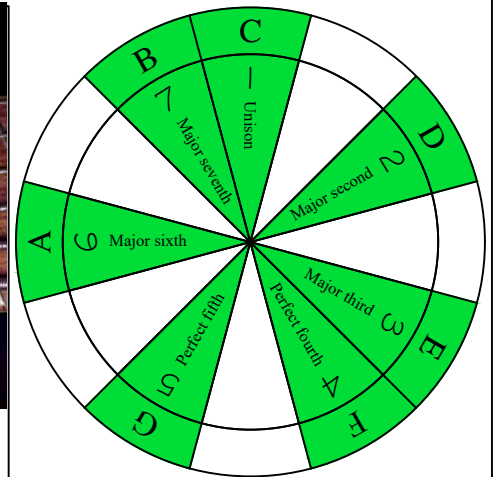

C
 major scale
 (ionian mode)
BASED
 octaves
 box shapes
 (3nps)
 6-string bass

C major scale (ionian mode)
 SEMITONOMETER

F#0 standard - F#BEADG

4E2
 BOX SHAPE

NOTE NAMES

FINGERING

INTERVALS

www.cagedoctaves.com

Zon Brookes

BAF#GED octaves (6-string bass : F#0 standard - F#BEADG) C major scale (ionian mode) - 4E2 box shape (3nps)

BAF#GED octaves (6-string bass : F#0 standard - F#BEADG) C major scale (ionian mode) FINGERBOARD NOTE NAMES : 4E2 box shape (3nps)

BAF#GED octaves (6-string bass : F#0 standard - F#BEADG) C major scale (ionian mode) FINGERBOARD INTERVALS : 4E2 box shape (3nps)