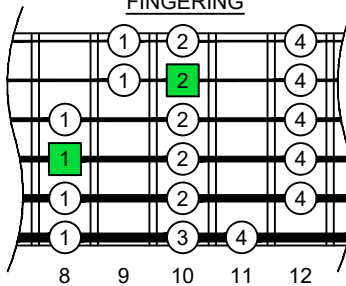

C
 major scale
 (ionian mode)
BASED
 octaves
 box shapes
 (3nps)
 6-string bass

C major scale (ionian mode)
 SEMITONOMETER

F#0 standard - F#BEADG

4E2
 BOX SHAPE

NOTE NAMES

FINGERING

INTERVALS

www.cagedoctaves.com

Zon Brookes

BAF#GED octaves (6-string bass : F#0 standard - F#BEADG) C major scale (ionian mode) - 4E2 box shape (3nps)

BAF#GED octaves (6-string bass : F#0 standard - F#BEADG) C major scale (ionian mode) FINGERBOARD NOTE NAMES : 4E2 box shape (3nps)

BAF#GED octaves (6-string bass : F#0 standard - F#BEADG) C major scale (ionian mode) FINGERBOARD INTERVALS : 4E2 box shape (3nps)