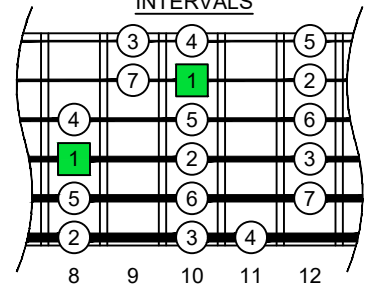

C
 major scale
 (ionian mode)
BASED
 octaves
 box shapes
 (3nps)
 6-string bass

C major scale (ionian mode)
 SEMITONOMETER

F#0 standard - F#BEADG

4E2
 BOX SHAPE

NOTE NAMES

FINGERING

INTERVALS

www.cagedoctaves.com

Zon Brookes

BAF#GED octaves (6-string bass : F#0 standard - F#BEADG) C major scale (ionian mode) - 4E2 box shape (3nps)

BAF#GED octaves (6-string bass : F#0 standard - F#BEADG) C major scale (ionian mode) FINGERBOARD NOTE NAMES : 4E2 box shape (3nps)

BAF#GED octaves (6-string bass : F#0 standard - F#BEADG) C major scale (ionian mode) FINGERBOARD INTERVALS : 4E2 box shape (3nps)