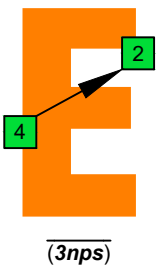

C
 major scale
 (ionian mode)
BASED
 octaves
 box shapes
 (3nps)
 6-string bass

C major scale (ionian mode)
 SEMITONOMETER

F#0 standard - F#BEADG

4E2
 BOX SHAPE

NOTE NAMES

FINGERING

INTERVALS

www.cagedoctaves.com

Zon Brookes

BAF#GED octaves (6-string bass : F#0 standard - F#BEADG) C major scale (ionian mode) - 4E2 box shape (3nps)

BAF#GED octaves (6-string bass : F#0 standard - F#BEADG) C major scale (ionian mode) FINGERBOARD NOTE NAMES : 4E2 box shape (3nps)

BAF#GED octaves (6-string bass : F#0 standard - F#BEADG) C major scale (ionian mode) FINGERBOARD INTERVALS : 4E2 box shape (3nps)