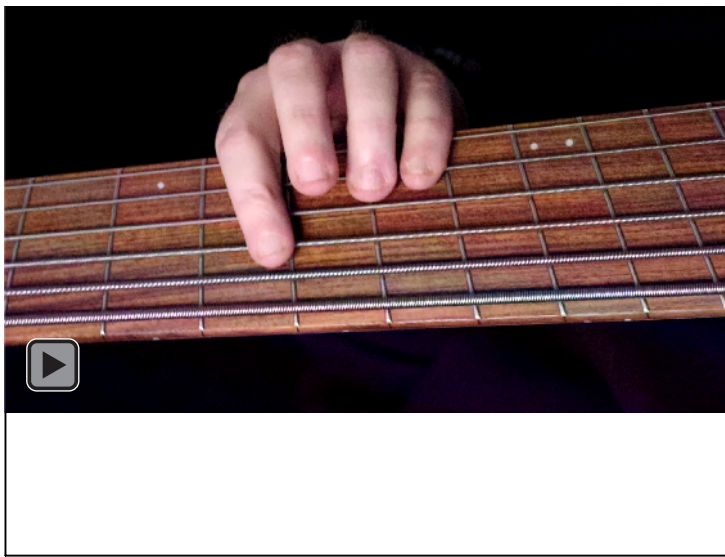

C
 major scale
 (ionian mode)
BASED
 octaves
 box shapes
 (3nps)
 6-string bass

C major scale (ionian mode)
 SEMITONOMETER

F#0 standard - F#BEADG

4E2
 BOX SHAPE

NOTE NAMES

FINGERING

INTERVALS

www.cagedoctaves.com

Zon Brookes

BAF#GED octaves (6-string bass : F#0 standard - F#BEADG) C major scale (ionian mode) - 4E2 box shape (3nps)

BAF#GED octaves (6-string bass : F#0 standard - F#BEADG) C major scale (ionian mode) FINGERBOARD NOTE NAMES : 4E2 box shape (3nps)

BAF#GED octaves (6-string bass : F#0 standard - F#BEADG) C major scale (ionian mode) FINGERBOARD INTERVALS : 4E2 box shape (3nps)