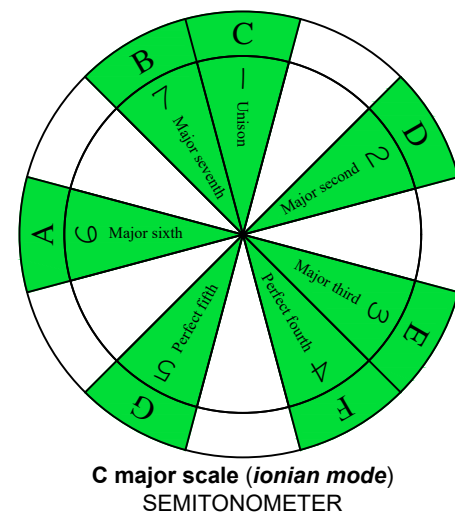

C
major scale
(ionian mode)
BASED
octaves
box shapes
(3nps)
6-string bass
F#0 standard - F#BEADG

5B3A1	6A3A1	6F#4G1	6F#4E2	4E2	5D2	5B3	5B3A1 at 12
NOTE NAMES 	NOTE NAMES 	NOTE NAMES 	NOTE NAMES 	NOTE NAMES 	NOTE NAMES 	NOTE NAMES 	NOTE NAMES
FINGERING 	FINGERING 	FINGERING 	FINGERING 	FINGERING 	FINGERING 	FINGERING 	FINGERING
INTERVALS 	INTERVALS 	INTERVALS 	INTERVALS 	INTERVALS 	INTERVALS 	INTERVALS 	INTERVALS