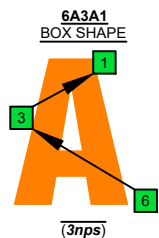

C
major scale
(ionian mode)
BASED
octaves
box shapes
(3nps)
6-string bass
F#0 standard - F#BEADG

5B3A1	6A3A1	6F#4G1	6F#4E2	4E2	5D2	5B3	5B3A1 at 12
NOTE NAMES 	NOTE NAMES 	NOTE NAMES 	NOTE NAMES 	NOTE NAMES 	NOTE NAMES 	NOTE NAMES 	NOTE NAMES
FINGERING 	FINGERING 	FINGERING 	FINGERING 	FINGERING 	FINGERING 	FINGERING 	FINGERING
INTERVALS 	INTERVALS 	INTERVALS 	INTERVALS 	INTERVALS 	INTERVALS 	INTERVALS 	INTERVALS