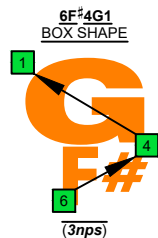

C
major scale
(ionian mode)
BASED
octaves
box shapes
(3nps)
6-string bass
F#0 standard - F#BEADG

5B3A1	6A3A1	6F#4G1	6F#4E2	4E2	5D2	5B3	5B3A1 at 12
NOTE NAMES 	NOTE NAMES 	NOTE NAMES 	NOTE NAMES 	NOTE NAMES 	NOTE NAMES 	NOTE NAMES 	NOTE NAMES
FINGERING 	FINGERING 	FINGERING 	FINGERING 	FINGERING 	FINGERING 	FINGERING 	FINGERING
INTERVALS 	INTERVALS 	INTERVALS 	INTERVALS 	INTERVALS 	INTERVALS 	INTERVALS 	INTERVALS