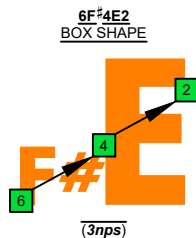

C
major scale
(ionian mode)
BASED
octaves
box shapes
(3nps)
6-string bass
F#0 standard - F#BEADG

5B3A1	6A3A1	6F#4G1	6F#4E2	4E2	5D2	5B3	5B3A1 at 12
NOTE NAMES 	NOTE NAMES 	NOTE NAMES 	NOTE NAMES 	NOTE NAMES 	NOTE NAMES 	NOTE NAMES 	NOTE NAMES
FINGERING 	FINGERING 	FINGERING 	FINGERING 	FINGERING 	FINGERING 	FINGERING 	FINGERING
INTERVALS 	INTERVALS 	INTERVALS 	INTERVALS 	INTERVALS 	INTERVALS 	INTERVALS 	INTERVALS