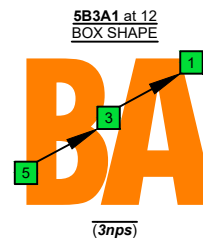

C
major scale
(ionian mode)
BASED
octaves
box shapes
(3nps)
6-string bass
F#0 standard - F#BEADG

5B3A1	6A3A1	6F#4G1	6F#4E2	4E2	5D2	5B3	5B3A1 at 12
NOTE NAMES 	NOTE NAMES 	NOTE NAMES 	NOTE NAMES 	NOTE NAMES 	NOTE NAMES 	NOTE NAMES 	NOTE NAMES
FINGERING 	FINGERING 	FINGERING 	FINGERING 	FINGERING 	FINGERING 	FINGERING 	FINGERING
INTERVALS 	INTERVALS 	INTERVALS 	INTERVALS 	INTERVALS 	INTERVALS 	INTERVALS 	INTERVALS