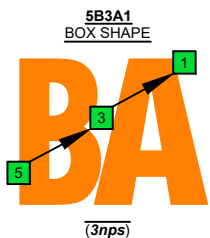

C
major scale
(ionian mode)
BASED
octaves
box shapes
(3nps)
6-string bass
F#0 standard - F#BEADG

5B3A1	6A3A1	6F#4G1	6F#4E2	4E2	5D2	5B3	5B3A1 at 12
NOTE NAMES 	NOTE NAMES 	NOTE NAMES 	NOTE NAMES 	NOTE NAMES 	NOTE NAMES 	NOTE NAMES 	NOTE NAMES
FINGERING 	FINGERING 	FINGERING 	FINGERING 	FINGERING 	FINGERING 	FINGERING 	FINGERING
INTERVALS 	INTERVALS 	INTERVALS 	INTERVALS 	INTERVALS 	INTERVALS 	INTERVALS 	INTERVALS