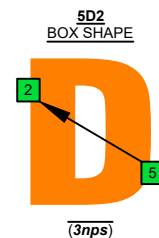

C
major scale
(ionian mode)
BASED
octaves
box shapes
(3nps)
6-string bass
F#0 standard - F#BEADG

5B3A1	6A3A1	6F#4G1	6F#4E2	4E2	5D2	5B3	5B3A1 at 12
NOTE NAMES 	NOTE NAMES 	NOTE NAMES 	NOTE NAMES 	NOTE NAMES 	NOTE NAMES 	NOTE NAMES 	NOTE NAMES
FINGERING 	FINGERING 	FINGERING 	FINGERING 	FINGERING 	FINGERING 	FINGERING 	FINGERING
INTERVALS 	INTERVALS 	INTERVALS 	INTERVALS 	INTERVALS 	INTERVALS 	INTERVALS 	INTERVALS