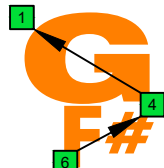

BAF#GED octaves (6-string bass : F#0 standard - F#BEADG) C major arpeggio : ENTIRE FINGERBOARD NOTE NAMES

BAF#GED octaves (6-string bass : F#0 standard - F#BEADG) C major arpeggio : ENTIRE FINGERBOARD INTERVALS

C
major arpeggio
BASED
octaves
box shapes
6-string bass
 F#0 standard - F#BEADG

5B3
BOX SHAPE

6A3A1
BOX SHAPE

6F#4G1
BOX SHAPE

4E2
BOX SHAPE

5D2
BOX SHAPE

5B3 at 12
BOX SHAPE

NOTE NAMES