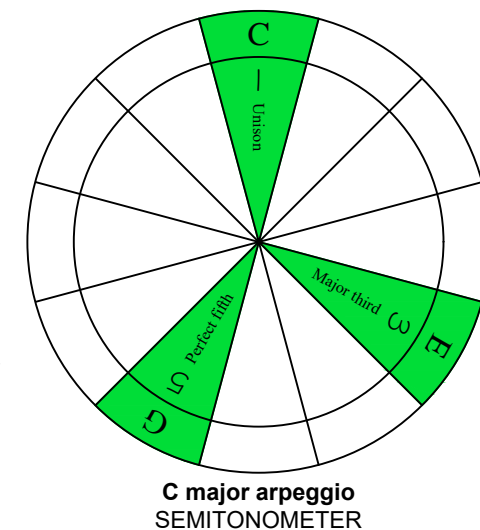

BAF#GED octaves (6-string bass : F#0 standard - F#BEADG) C major arpeggio : ENTIRE FINGERBOARD NOTE NAMES

BAF#GED octaves (6-string bass : F#0 standard - F#BEADG) C major arpeggio : ENTIRE FINGERBOARD INTERVALS

C
major arpeggio
BASED
octaves
box shapes
6-string bass
 F#0 standard - F#BEADG

5B3
BOX SHAPE

6A3A1
BOX SHAPE

6F#4G1
BOX SHAPE

4E2
BOX SHAPE

5D2
BOX SHAPE

5B3 at 12
BOX SHAPE

NOTE NAMES