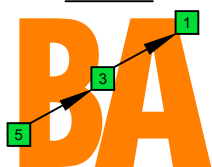

C
major arpeggio
BASED
octaves
box shapes
(3nps)
6-string bass
 F#0 standard - F#BEADG

5B3A1
BOX SHAPE

(3nps)

6A3A1
BOX SHAPE

(3nps)

6F#4G1
BOX SHAPE

(3nps)

6F#4E2
BOX SHAPE

(3nps)

4E2
BOX SHAPE

(3nps)

5D2
BOX SHAPE

(3nps)

5B3
BOX SHAPE

(3nps)

5B3A1 at 12
BOX SHAPE