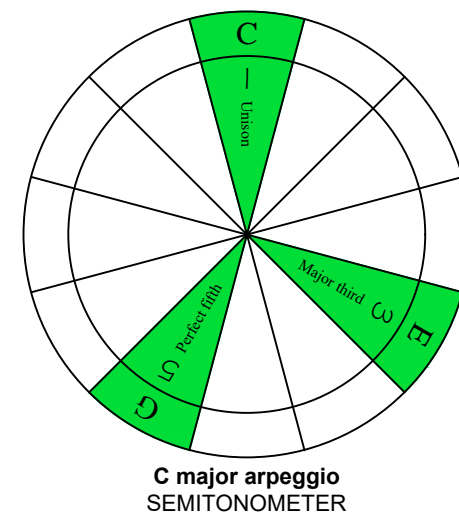

C
major arpeggio
BASED
octaves
box shapes
(3nps)
6-string bass
 F#0 standard - F#BEADG

5B3A1
BOX SHAPE

(3nps)

6A3A1
BOX SHAPE

(3nps)

6F#4G1
BOX SHAPE

(3nps)

6F#4E2
BOX SHAPE

(3nps)

4E2
BOX SHAPE

(3nps)

5D2
BOX SHAPE

(3nps)

5B3
BOX SHAPE

(3nps)

5B3A1 at 12
BOX SHAPE