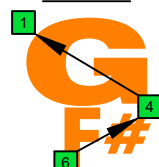

C
major arpeggio
BASED
octaves
box shapes
(3nps)
6-string bass
 F#0 standard - F#BEADG

5B3A1
BOX SHAPE

(3nps)

6A3A1
BOX SHAPE

(3nps)

6F#4G1
BOX SHAPE

(3nps)

6F#4E2
BOX SHAPE

(3nps)

4E2
BOX SHAPE

(3nps)

5D2
BOX SHAPE

(3nps)

5B3
BOX SHAPE

(3nps)

5B3A1 at 12
BOX SHAPE