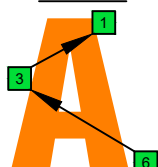

C
major arpeggio
BASED
octaves
box shapes
(3nps)
6-string bass
 F#0 standard - F#BEADG

5B3A1
BOX SHAPE

(3nps)

6A3A1
BOX SHAPE

(3nps)

6F#4G1
BOX SHAPE

(3nps)

6F#4E2
BOX SHAPE

(3nps)

4E2
BOX SHAPE

(3nps)

5D2
BOX SHAPE

(3nps)

5B3
BOX SHAPE

(3nps)

5B3A1 at 12
BOX SHAPE