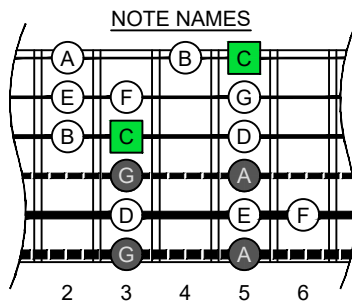

**C**  
 major scale  
 (ionian mode)  
**BAGED**  
 octaves  
 box shapes  
 6-string bass  
 Drop E0 - EBEADG

www.cagedoctaves.com

Zon Brookes

BAGED octaves (6-string bass : Drop E0 - EBEADG) C major scale (ionian mode) - 3A1 box shape

BAGED octaves (6-string bass : Drop E0 - EBEADG) C major scale (ionian mode) ENTIRE FINGERBOARD NOTE NAMES : 3A1 box shape

BAGED octaves (6-string bass : Drop E0 - EBEADG) C major scale (ionian mode) ENTIRE FINGERBOARD INTERVALS : 3A1 box shape