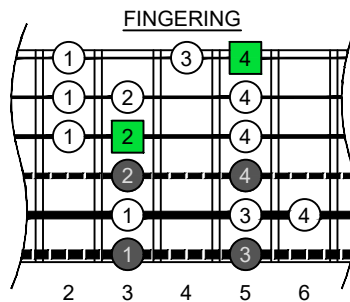

**C**  
 major scale  
 (ionian mode)  
**BAGED**  
 octaves  
 box shapes  
 6-string bass  
 Drop E0 - EBEADG

www.cagedoctaves.com

Zon Brookes

BAGED octaves (6-string bass : Drop E0 - EBEADG) C major scale (ionian mode) - 3A1 box shape

BAGED octaves (6-string bass : Drop E0 - EBEADG) C major scale (ionian mode) ENTIRE FINGERBOARD NOTE NAMES : 3A1 box shape

BAGED octaves (6-string bass : Drop E0 - EBEADG) C major scale (ionian mode) ENTIRE FINGERBOARD INTERVALS : 3A1 box shape