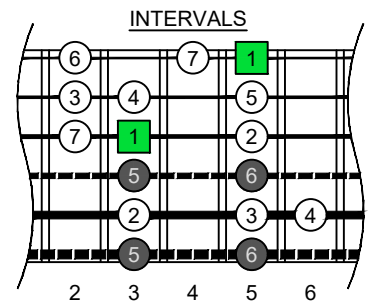

**C**  
 major scale  
 (ionian mode)  
**BAGED**  
 octaves  
 box shapes  
 6-string bass  
 Drop E0 - EBEADG

www.cagedoctaves.com

Zon Brookes

BAGED octaves (6-string bass : Drop E0 - EBEADG) C major scale (ionian mode) - 3A1 box shape

BAGED octaves (6-string bass : Drop E0 - EBEADG) C major scale (ionian mode) ENTIRE FINGERBOARD NOTE NAMES : 3A1 box shape

BAGED octaves (6-string bass : Drop E0 - EBEADG) C major scale (ionian mode) ENTIRE FINGERBOARD INTERVALS : 3A1 box shape