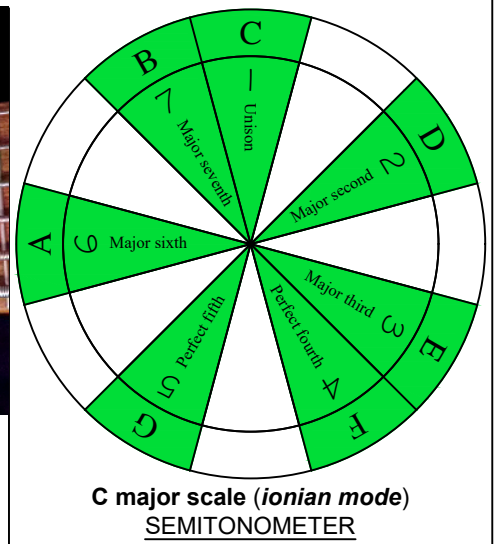

**C**  
 major scale  
 (ionian mode)  
**BAGED**  
 octaves  
 box shapes  
 6-string bass  
 Drop E0 - EBEADG

www.cagedoctaves.com

Zon Brookes

BAGED octaves (6-string bass : Drop E0 - EBEADG) C major scale (ionian mode) - 3A1 box shape

BAGED octaves (6-string bass : Drop E0 - EBEADG) C major scale (ionian mode) ENTIRE FINGERBOARD NOTE NAMES : 3A1 box shape

BAGED octaves (6-string bass : Drop E0 - EBEADG) C major scale (ionian mode) ENTIRE FINGERBOARD INTERVALS : 3A1 box shape