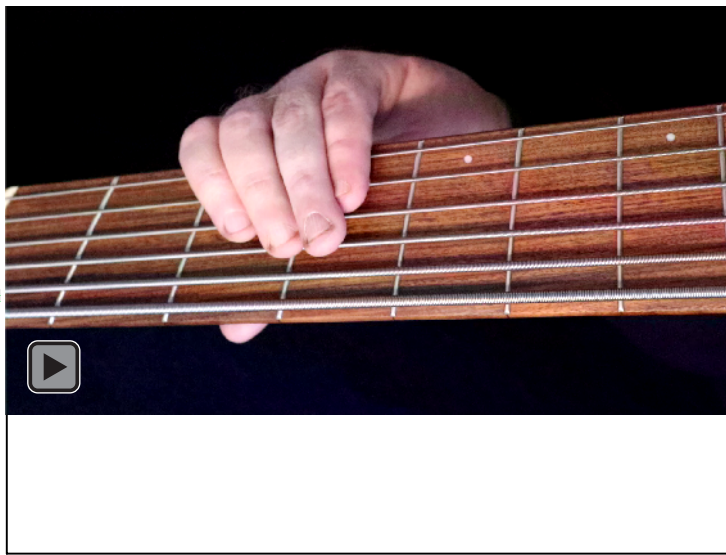

**C**  
 major scale  
 (ionian mode)  
**BAGED**  
 octaves  
 box shapes  
 6-string bass  
 Drop E0 - EBEADG

www.cagedoctaves.com

Zon Brookes

BAGED octaves (6-string bass : Drop E0 - EBEADG) C major scale (ionian mode) - 3A1 box shape

BAGED octaves (6-string bass : Drop E0 - EBEADG) C major scale (ionian mode) ENTIRE FINGERBOARD NOTE NAMES : 3A1 box shape

BAGED octaves (6-string bass : Drop E0 - EBEADG) C major scale (ionian mode) ENTIRE FINGERBOARD INTERVALS : 3A1 box shape