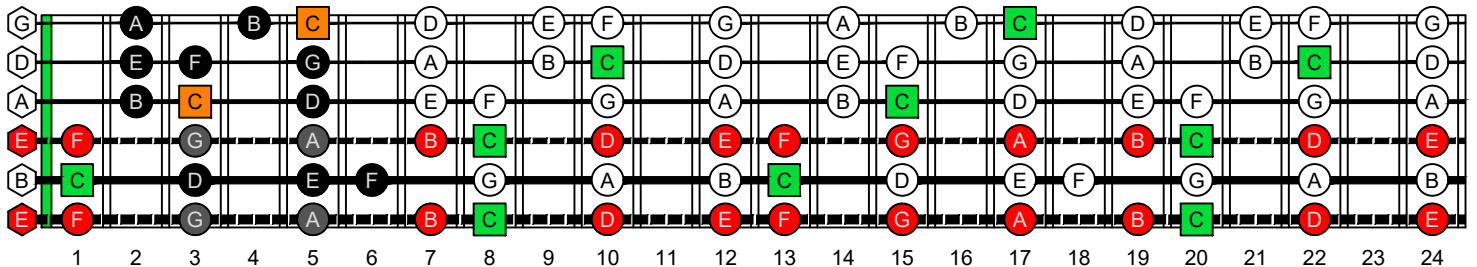

**C**  
 major scale  
 (ionian mode)  
**BAGED**  
 octaves  
 box shapes  
 6-string bass  
 Drop E0 - EBEADG

www.cagedoctaves.com

Zon Brookes

BAGED octaves (6-string bass : Drop E0 - EBEADG) C major scale (ionian mode) - 3A1 box shape

BAGED octaves (6-string bass : Drop E0 - EBEADG) C major scale (ionian mode) ENTIRE FINGERBOARD NOTE NAMES : 3A1 box shape

BAGED octaves (6-string bass : Drop E0 - EBEADG) C major scale (ionian mode) ENTIRE FINGERBOARD INTERVALS : 3A1 box shape