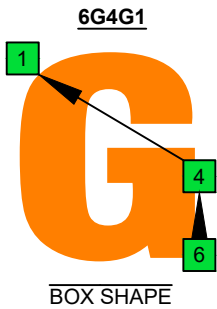

**C**  
 major scale  
 (ionian mode)  
**BAGED**  
 octaves  
 box shapes  
 6-string bass  
 Drop E0 - EBEADG

**C major scale (ionian mode)**  
 SEMITONOMETER

www.cagedoctaves.com

Zon Brookes

BAGED octaves (6-string bass : Drop E0 - EBEADG) C major scale (ionian mode) - 6G4G1 box shape

**BAGED octaves (6-string bass : Drop E0 - EBEADG) C major scale (ionian mode) ENTIRE FINGERBOARD NOTE NAMES : 6G4G1 box shape**

**BAGED octaves (6-string bass : Drop E0 - EBEADG) C major scale (ionian mode) ENTIRE FINGERBOARD INTERVALS : 6G4G1 box shape**