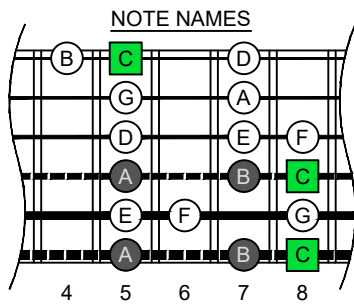

**C**  
 major scale  
 (ionian mode)  
**BAGED**  
 octaves  
 box shapes  
 6-string bass  
 Drop E0 - EBEADG

**C major scale (ionian mode)**  
 SEMITONOMETER

www.cagedoctaves.com

Zon Brookes

BAGED octaves (6-string bass : Drop E0 - EBEADG) C major scale (ionian mode) - 6G4G1 box shape

**BAGED octaves (6-string bass : Drop E0 - EBEADG) C major scale (ionian mode) ENTIRE FINGERBOARD NOTE NAMES : 6G4G1 box shape**

**BAGED octaves (6-string bass : Drop E0 - EBEADG) C major scale (ionian mode) ENTIRE FINGERBOARD INTERVALS : 6G4G1 box shape**