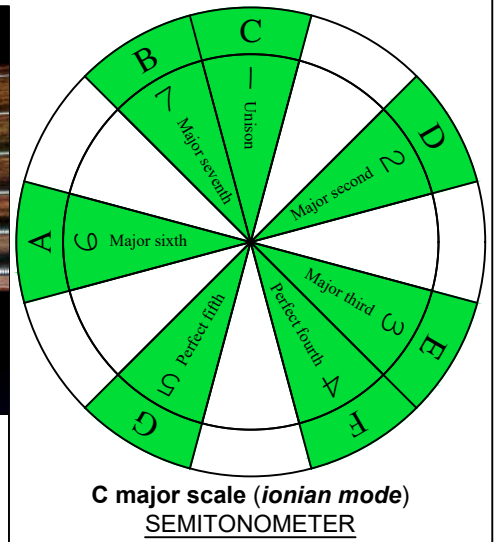

**C**  
 major scale  
 (ionian mode)  
**BAGED**  
 octaves  
 box shapes  
 6-string bass  
 Drop E0 - EBEADG

**C major scale (ionian mode)**  
 SEMITONOMETER

www.cagedoctaves.com

Zon Brookes

BAGED octaves (6-string bass : Drop E0 - EBEADG) C major scale (ionian mode) - 6G4G1 box shape

**BAGED octaves (6-string bass : Drop E0 - EBEADG) C major scale (ionian mode) ENTIRE FINGERBOARD NOTE NAMES : 6G4G1 box shape**

**BAGED octaves (6-string bass : Drop E0 - EBEADG) C major scale (ionian mode) ENTIRE FINGERBOARD INTERVALS : 6G4G1 box shape**