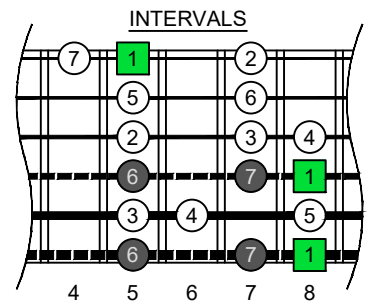

**C**  
 major scale  
 (ionian mode)  
**BAGED**  
 octaves  
 box shapes  
 6-string bass  
 Drop E0 - EBEADG

**C major scale (ionian mode)**  
 SEMITONOMETER

www.cagedoctaves.com

Zon Brookes

BAGED octaves (6-string bass : Drop E0 - EBEADG) C major scale (ionian mode) - 6G4G1 box shape

**BAGED octaves (6-string bass : Drop E0 - EBEADG) C major scale (ionian mode) ENTIRE FINGERBOARD NOTE NAMES : 6G4G1 box shape**

**BAGED octaves (6-string bass : Drop E0 - EBEADG) C major scale (ionian mode) ENTIRE FINGERBOARD INTERVALS : 6G4G1 box shape**