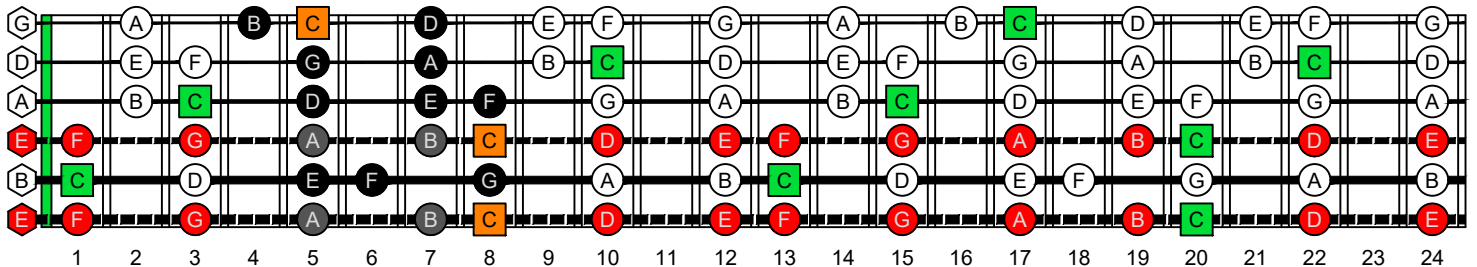

**C**  
 major scale  
 (ionian mode)  
**BAGED**  
 octaves  
 box shapes  
 6-string bass  
 Drop E0 - EBEADG

**C major scale (ionian mode)**  
 SEMITONOMETER

www.cagedoctaves.com

Zon Brookes

BAGED octaves (6-string bass : Drop E0 - EBEADG) C major scale (ionian mode) - 6G4G1 box shape

**BAGED octaves (6-string bass : Drop E0 - EBEADG) C major scale (ionian mode) ENTIRE FINGERBOARD NOTE NAMES : 6G4G1 box shape**

**BAGED octaves (6-string bass : Drop E0 - EBEADG) C major scale (ionian mode) ENTIRE FINGERBOARD INTERVALS : 6G4G1 box shape**