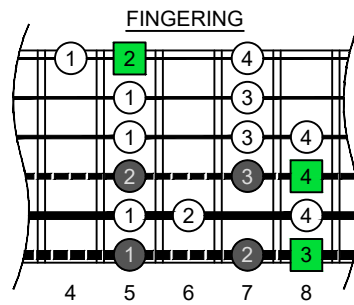

**C**  
 major scale  
 (ionian mode)  
**BAGED**  
 octaves  
 box shapes  
 6-string bass  
 Drop E0 - EBEADG

**C major scale (ionian mode)**  
 SEMITONOMETER

www.cagedoctaves.com

Zon Brookes

BAGED octaves (6-string bass : Drop E0 - EBEADG) C major scale (ionian mode) - 6G4G1 box shape

**BAGED octaves (6-string bass : Drop E0 - EBEADG) C major scale (ionian mode) ENTIRE FINGERBOARD NOTE NAMES : 6G4G1 box shape**

**BAGED octaves (6-string bass : Drop E0 - EBEADG) C major scale (ionian mode) ENTIRE FINGERBOARD INTERVALS : 6G4G1 box shape**