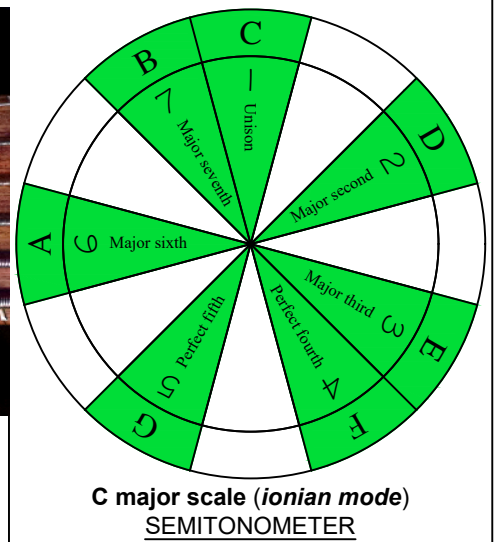

C
 major scale
 (ionian mode)
BAGED
 octaves
 box shapes
 6-string bass
 Drop E0 - EBEADG

6E4E2

NOTE NAMES

FINGERING

INTERVALS

www.cagedoctaves.com

Zon Brookes

BAGED octaves (6-string bass : Drop E0 - EBEADG) C major scale (ionian mode) - 6E4E2 box shape

BAGED octaves (6-string bass : Drop E0 - EBEADG) C major scale (ionian mode) ENTIRE FINGERBOARD NOTE NAMES : 6E4E2 box shape

BAGED octaves (6-string bass : Drop E0 - EBEADG) C major scale (ionian mode) ENTIRE FINGERBOARD INTERVALS : 6E4E2 box shape